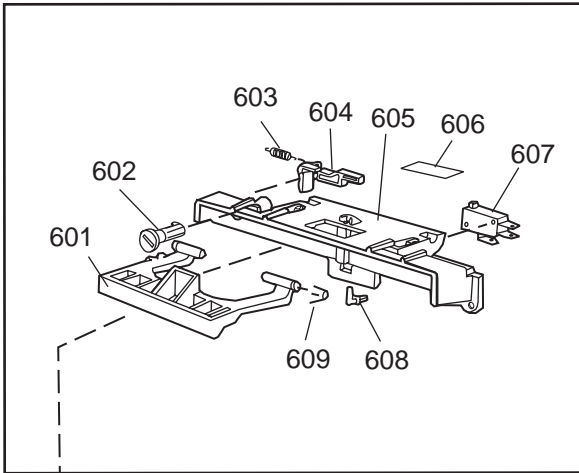

Casing and related parts

ASKO, 1885 US - White Bi (DW955)

Pos	Spare part No.	Description	Qty	Comment
108	8059758-0	Toe Kick, White DW 05/06 US	1 Pcs	
108-a	8900944-0	Screw, white 20 torx	2 Pcs	
109	8070743	Insulation, Toe-Kick 05/06 D	1 Pcs	
110	8057526	Guard Plate DW05 & 06	1 Pcs	
110-a	8902357	Screw	4 Pcs	
111	8060041	Sealing strip, protect plte	1 Pcs	
112	8058486	Drip Guard Overflow 05/06 DW	1 Pcs	
113	8058353	Sound Absorb Guard	1 Pcs	
114	8057550	Spring Adj. Bracket 05/06 DW	2 Pcs	
114-a	8902131	Screw, disc.jh 11-99	2 Pcs	
115	8057549	Bracket/Toe Kick 05/06 DW	2 Pcs	
124	8070615	Sealing Lower Panel DW 05/06	1 Pcs	
125	8057100-S-0	Lower Panel, 05/06 DW	1 Pcs	
125-a	8900352	Screw Access Panel 05/06	2 Pcs	
125-b	8009769	Plug - Decor Frame White	4 Pcs	
126	8070612	Insul, lower panel 05 & 06 D	1 Pcs	

Datum
2003-03-24
Date

PANEL

CONTROL PANEL AND RELATED PARTS

Control panel and related parts

ASKO, 1885 US - White Bi (DW955)

Pos	Spare part No.	Description	Qty	Comment
601	8057541-0	Door Handle White 05/06 DW	1 Pcs	
602	8057545	Rotary catch, child safety '	1 Pcs	
603	8057546	SPRING, SafetyCatch 05/06 DW	1 Pcs	
604	8057544	Arm, SafetyCatch 05/06 DW	1 Pcs	
605	8057539	Bracket 4 Switch/Handle 05/0	1 Pcs	
605-a	8902085	Screw 20T for Plastic	2 Pcs	
606	8071098	Cover for Micro Switch	1 Pcs	
607	8055473	Door Switch - DW 05/06	1 Pcs	
608	8057542	Actuator, Doorswitch 05/06 D	1 Pcs	
609	8007078	Spring 02 Handle, DW	1 Pcs	
612	8070900-0	Decor Insert 1885 White	1 Pcs	
614	8071680-0	Front Panel Asko Compl.	1 Pcs	
614	8057538-0	back for decor insert	1 Pcs	
621	8060076	Cover, protective 05	1 Pcs	
622	8801201	Board, DW 05/06 (Not FI/Cust	1 Pcs	
622-a	8902053	Screw	2 Pcs	
623	8059767	Thermistor 05/06 DW	1 Pcs	
624	8071472	Cable 1885	1 Pcs	
624	8059861	BASIC HARNESS DOOR DW95E	1 Pc's	
624	8059865	Basic Harness	1 Pcs	
690	8073096	INSTR. GENERAL D/WASHER USA	1 Pc's	