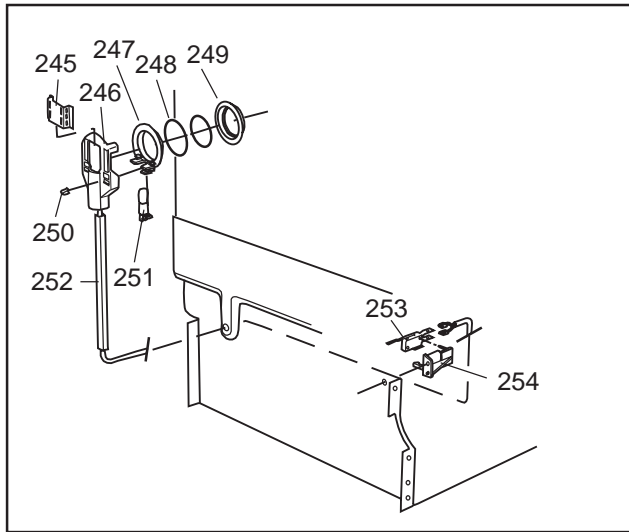

Container and related parts

ASKO, 1885 US - White Bi (DW955)

Pos	Spare part No.	Description	Qty	Comment
201	8057977	Bearing Upper Rail 05/06 DW	8 Pcs	
202	8058638-77	Ball Holder, Upper Rail DW	2 Pcs	
203	8057979-77	Rack Stop Grey 05/06 DW	2 Pcs	
204	8057052	Guide Rail '05 '06 DW	2 Pcs	
205	8057978-77	Rail Stop - Back Grey 05/06	2 Pcs	
206	8057489	Tub Seal 05/06 DW	1 Pcs	
207	8060034	Sound absorbing slab,casing	1 Pcs	
208	8801098	Lock Catch Kit 05'06 D/W	1 Pcs	
210	8002370	Protective Collar	2 Pcs	
210	8057077	Heating Element DW 05/06 140	1 Pcs	
211	8901110	Screw w/O-Ring DW 05/06 25-T	4 Pcs	
212	8070613	Sealing Strip Casing	1 Pcs	
214	8060035	Sound absorbing slab,casing	1 Pcs	
216	8002579	T-Stat 05/06 DW Overheat	1 Pcs	
222	8070142	Cable holder, rear 05	1 Pcs	
223	8058495	Cable holder, door 05	1 Pcs	
224	8060033	Sound Absorb	1 Pcs	
225	8057523	Bottom and Side support '05	1 Pcs	
228	8058558	RFI 05/06 WM	1 Pcs	
229	8050251	Terminal Block DW All	1 Pcs	
229-a	8900357	Screw, terminal block	1 Pcs	
230	8059991	Cable holder, supply line 05	1 Pcs	
231	8006948	Grommet	1 Pcs	
232	8058491-77	Door Spring 05/06 for 0-7 lb	2 Pcs	
233	8057062	Subs to 8074877	4 Pcs	
234	8901156	Nut, Levelling Legs	4 Pcs	
235	8051957	Slide, foot 02 DW	2 Pcs	
236	8072119	Washer	4 Pcs	
239	8058352	Sound Absorb Outer	2 Pcs	
241	8060255	No longer Avail. po# 8008- H	1 Pcs	
242	8070495	Inlet Valve Mount	1 Pcs	
242-a	8900327	Screw 20 Torx, Self Tapping	2 Pcs	
243	8059761-0	Filler Strip - Left DW - Whi	1 Pcs	
243	8059762-0	Filler Strip, Right 05/06 DW	1 Pcs	
243-a	8900646	Screw 20 Torx SS	4 Pcs	
244	8070614	Insulation,fill strip 05&06	2 Pcs	
245	8054916	Reflector, light DW	1 Pcs	
246	8054915	Protection Lamp	1 Pcs	
247	8053087	Interior Light, Housing All	1 Pcs	
247-a	8901097	Screw, Terminal	1 Pcs	
247-b	8901242	Nut	1 Pcs	
247-c	8901413	Lock Washer, laundry tops	1 Pcs	
248	8901763	O-Ring, Interior Light All D	1 Pcs	
249	8053086	Lock Ring Light 05/06 DW	1 Pcs	
250	8901592	Filter Dryer Clip	2 Pcs	
251	8055148	Interior Light Bulb DW	1 Pcs	
252	8059968	Cable channel, light 05	1 Pcs	
253	8058469	Micro switch, light 05	1 Pcs	
254	8054907	BRACKET, LAMP SWITCH	1 Pcs	
254-a	8902087	Screw, Plastic Housing 20 To	1 Pcs	