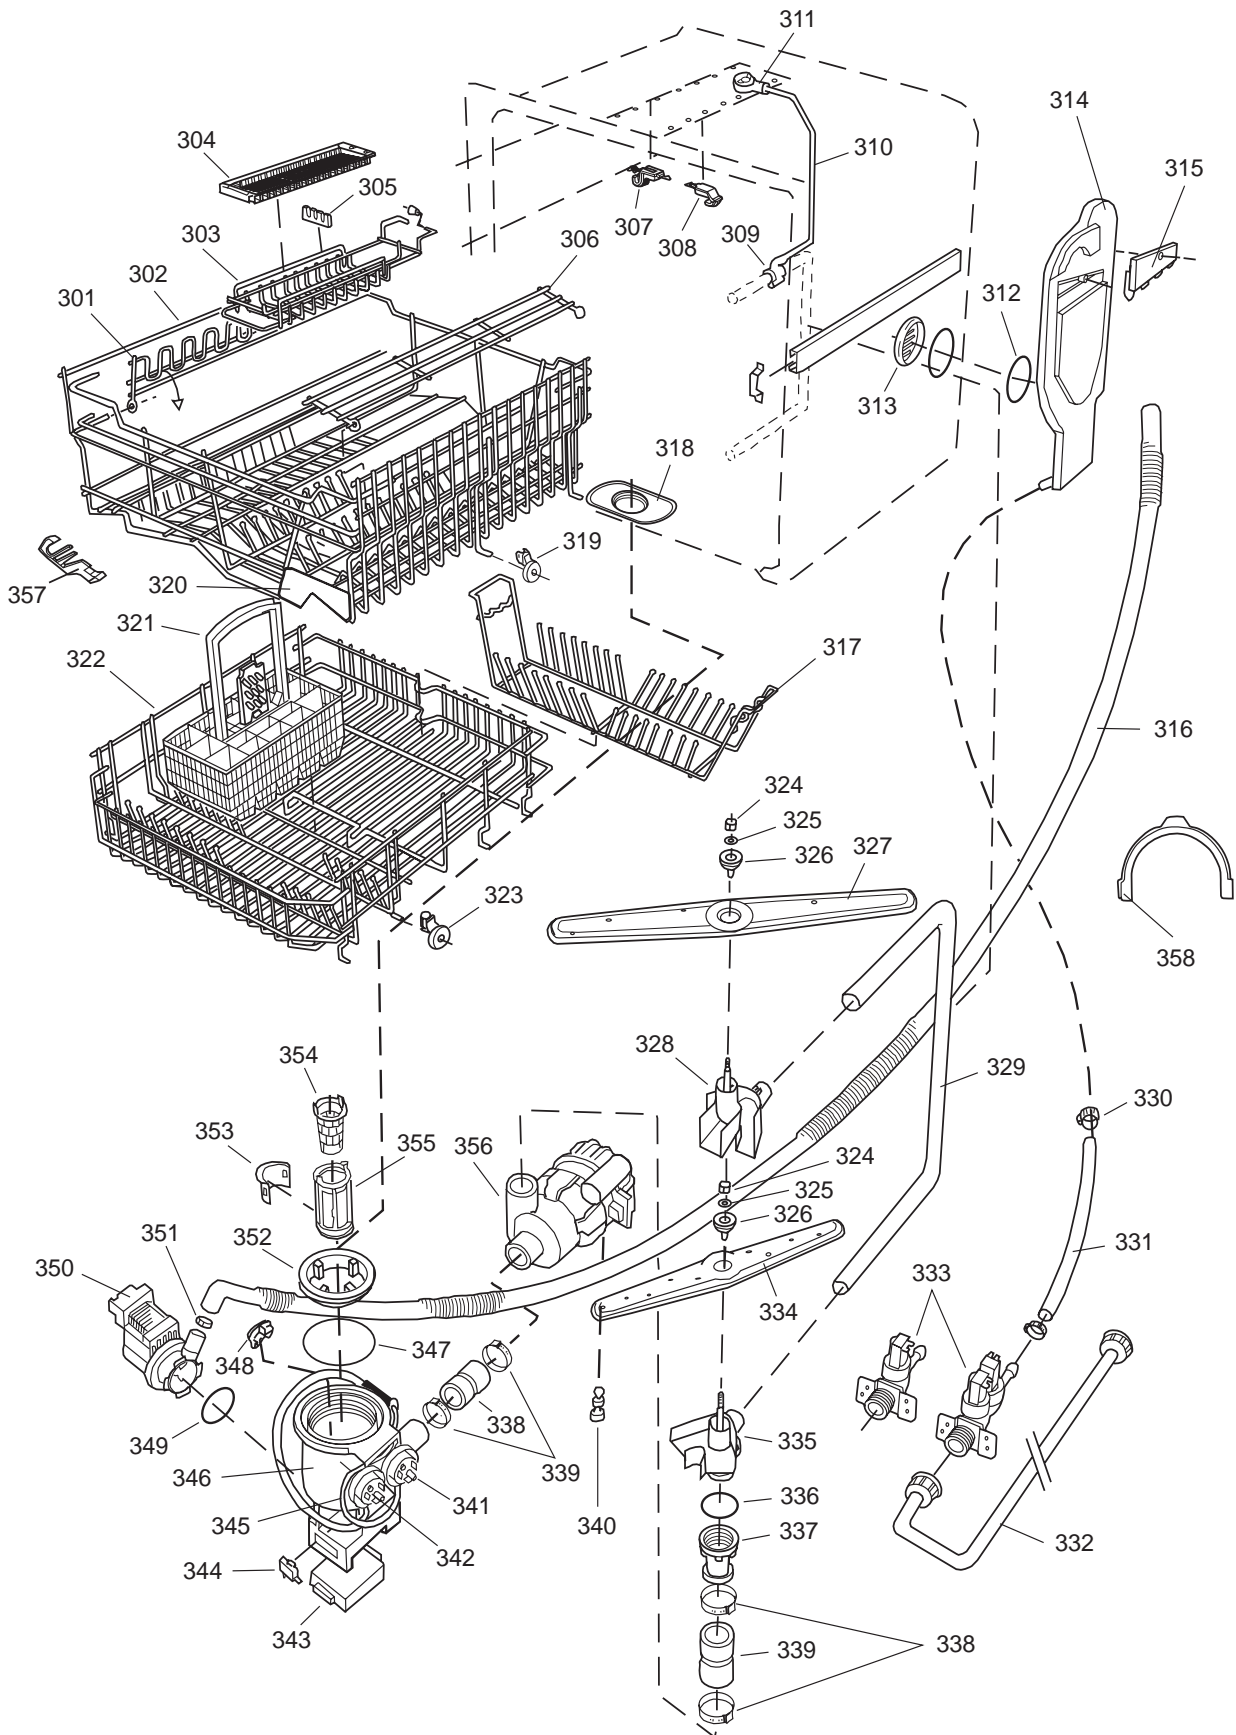

Datum

2003-03-24

Date

DISKSYSTEM

DISHWASHING SYSTEM

Dishwashing system

ASKO, 1885 US - White Bi (DW955)

Pos	Spare part No.	Description	Qty	Comment
301	8071337-36	Cup Shelf Wine Glass 05/06 D	1 Pcs	
302	8801199-36	Rack, Upper 05 & 06 DW	1 Pcs	with cup shelf
303	8057058-36	Basket knife box 05	1 Pcs	
304	8053376-77	Long Rack - Silverware Upper	1 Pcs	
305	8057505-77	Knife Holder DW 05/06	1 Pcs	
306	8071336-36	Cup Shelf 05/06 DW	1 Pcs	
307	8057502	Clip, Upper Knife Rack DW	1 Pcs	
308	8058453	Clip, Knife Basket 1800's DW	1 Pcs	
309	8057504-77	Spray Pipe Grommet Lower Gre	1 Pcs	
310	8057500	Spray pipe 05	1 Pcs	
311	8057503-77	Spray Pipe Grommet Upper Gra	1 Pcs	
313	8057536-77	Lockring Airbreak Gray	1 Pcs	
314	8057514	Sub To 8801234	1 Pcs	
316	8070304	Drain Hose 05/06 DW	1 Pcs	
316-a	8052239	Hose Clamp, Squeeze	1 Pcs	
316-b	8053642	Hose Clip	1 Pcs	
318	8059740	Strainer Upper 05/06 DW	1 Pcs	
319	8058498-77	Wheel, Upper Basket 05/06 DW	4 Pcs	
321	8801089-77	Cutlery Basket 05/06 DW	1 Pcs	
322	8801200-36	Lower Basket 05/06 DW	1 Pcs	
323	8009516-77	Rack Wheels Lower 05/06 DW	8 Pcs	
324	8901262	Nut for Spray Arm 05	2 Pcs	
325	8052095	Ceramic Washer, Spray Arm 05	2 Pcs	
326	8057070-77	Spray Arm Insert 05/06 DW	2 Pcs	
327	8072695	Spray Arm - Upper 05/06 DW	1 Pcs	
328	8057068-77	Spray Pipe Bearing Upper	1 Pcs	
329	8057063-D	Spray pipe w/upper cutlery	1 Pcs	
329	8057063	Spray pipe, inner 05	1 Pcs	
330	8052189	Hose Clamp, Squeeze	2 Pcs	
331	8070622	Ruber Hose	1 Pcs	
333	8072123	Fill Valve, Double 05/06 DW.	1 Pcs	
333-a	8902087	Screw, Plastic Housing 20 To	2 Pcs	
334	8072692	Spray Arm - Lower 05/06 DW	1 Pcs	
335	8057067-77	Lower Washarm Support 05/06	1 Pcs	
336	8901755	O-Ring Seal	1 Pcs	
337	8057069	Retainer Nut SprayArm 05/06	1 Pcs	
338	8052097	Hose Clamp, Circ. Pump 05/06	4 Pcs	
339	8057484	Hose, Circ. Pump 05/06 DW	2 Pcs	
340	8055095	BUFFER, Circumpump 03/04 DW	1 Pcs	
341	8071024	Level Switch 05/06 DW	1 Pcs	
343	8057053	Subs to 8075110	1 Pcs	
344	8060068	Micro Switch,Overfill 05/06	1 Pcs	
345	8058500	Hose Pressure Sw. 05/06 DW	1 Pcs	
346	8801123	Replaces 8075197-77. Sump 05	1 Pcs	
347	8058503	O-Ring, Sump 05/06 DW	1 Pcs	
348	8057487-79	Sump Plug DW 05/06 Cleanout	1 Pcs	
349	8002584	O-Ring, Drain Pump 05/06 DW	1 Pcs	
350	8072032	Drain Pump 05/06 DW	1 Pcs	
351	8052239	Hose Clamp, Squeeze	1 Pcs	
352	8057488	Locking ring, bottom well 05	1 Pcs	
353	8058454	Cover Str. Basket 05/06 DW	1 Pcs	
354	8057972-77	Strainer Basket Grey 05/06 D	1 Pcs	
355	8057486-77	Filter, fine 05 & 06 DW	1 Pcs	
356	8071250	Circ. Pump 05/06 DW	1 Pcs	
356-a	8075380	capacitor D3000	1 Pcs	
358	8072528-77	Holder Outlet Hose	1 Pcs	
358	8050805	GOOSE NECK for DRAIN HOSE	1 Pcs