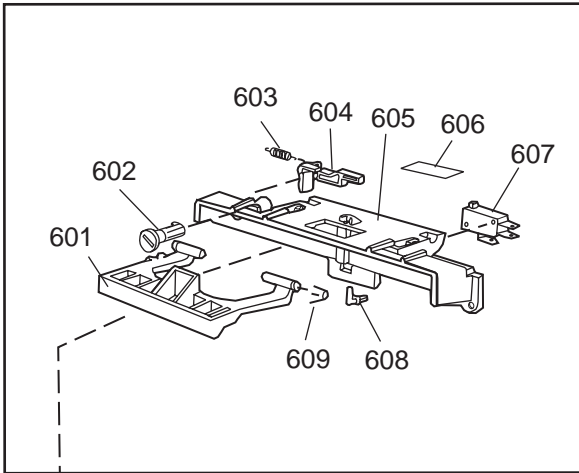

Datum
2003-03-24
Date

PANEL

CONTROL PANEL AND RELATED PARTS

Control panel and related parts

ASKO, 1885 US - Black Bi (DW955)

Pos	Spare part No.	Description	Qty	Comment
601	8057541-33	Door Handle, Black DW 05/06	1 Pcs	
602	8057545	Rotary catch, child safety '	1 Pcs	
603	8057546	SPRING, SafetyCatch 05/06 DW	1 Pcs	
604	8057544	Arm, SafetyCatch 05/06 DW	1 Pcs	
605	8057539	Bracket 4 Switch/Handle 05/0	1 Pcs	
605-a	8902085	Screw 20T for Plastic	2 Pcs	
606	8071098	Cover for Micro Switch	1 Pcs	
607	8055473	Door Switch - DW 05/06	1 Pcs	
608	8057542	Actuator, Doorswitch 05/06 D	1 Pcs	
609	8007078	Spring 02 Handle, DW	1 Pcs	
612	8070900-33	Decor Insert 1885 Black	1 Pcs	
614	8057538-69	Cover Main Switch Black 05'	1 Pcs	
614	8071680-69	Control Panel 05/06 DW	1 Pcs	
621	8060076	Cover, protective 05	1 Pcs	
622	8801201	Board, DW 05/06 (Not FI/Cust	1 Pcs	
622-a	8902053	Screw	2 Pcs	
623	8059767	Thermistor 05/06 DW	1 Pcs	
624	8059861	BASIC HARNESS DOOR DW95E	1 Pc's	
624	8059865	Basic Harness	1 Pcs	
624	8071472	Cable 1885	1 Pcs	
690	8073096	INSTR. GENERAL D/WASHER USA	1 Pc's