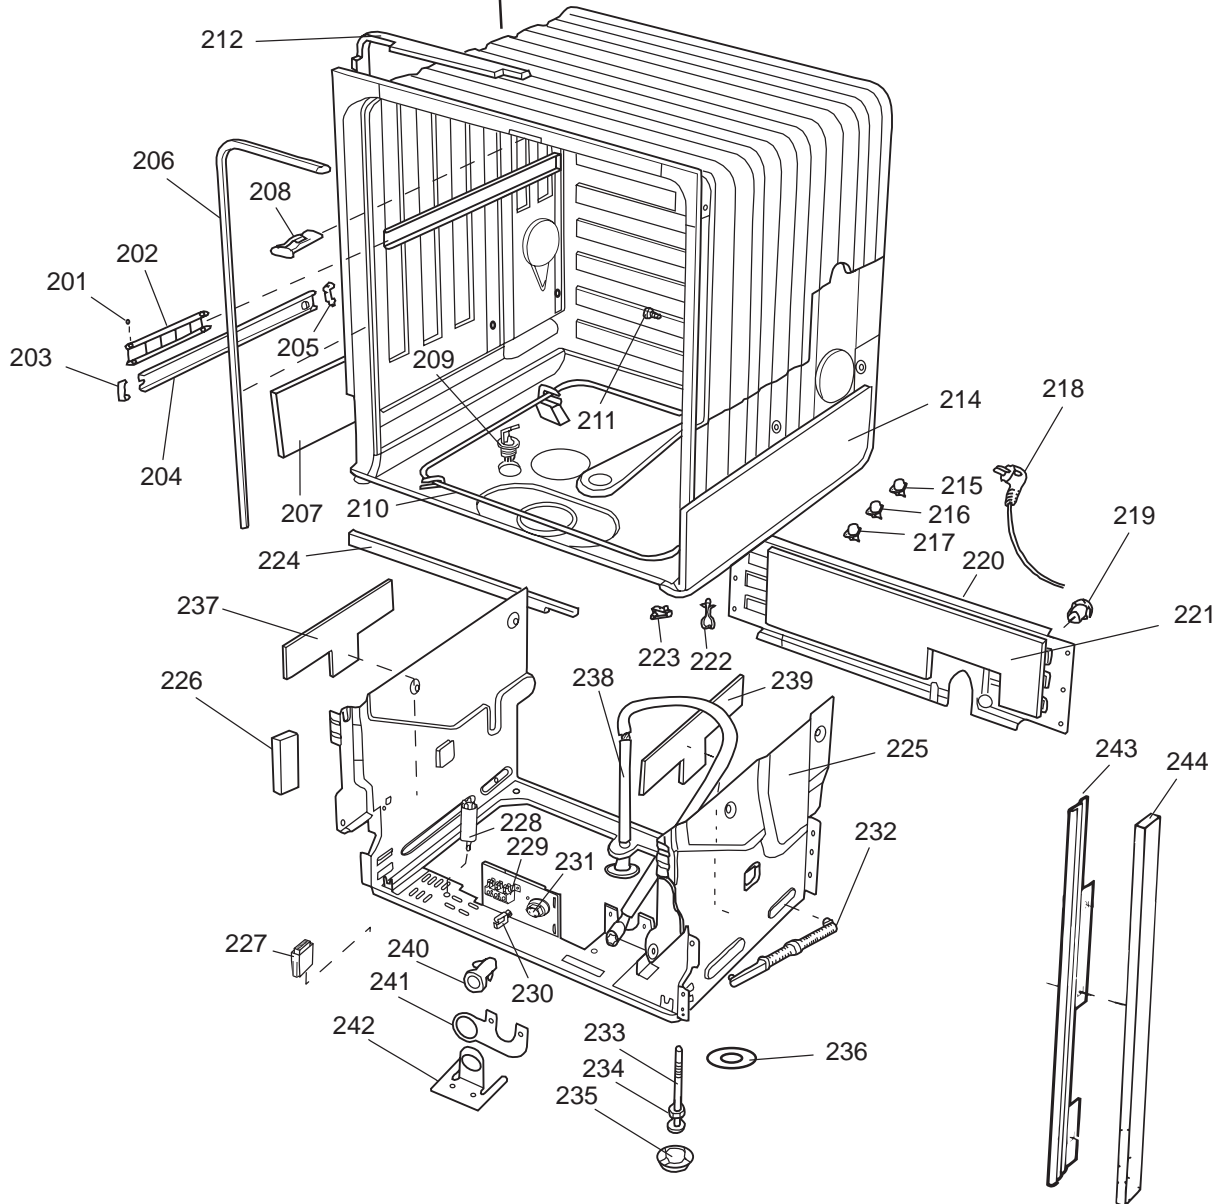

Datum

2003-03-24

Date

BEHÅLLARE

CONTAINER AND RELATED PARTS

Container and related parts

ASKO, 1885 US - Black Bi (DW955)

Pos	Spare part No.	Description	Qty	Comment
201	8057977	Bearing Upper Rail 05/06 DW	8 Pcs	
202	8058638-77	Ball Holder, Upper Rail DW	2 Pcs	
203	8057979-77	Rack Stop Grey 05/06 DW	2 Pcs	
204	8057052	Guide Rail '05 '06 DW	2 Pcs	
205	8057978-77	Rail Stop - Back Grey 05/06	2 Pcs	
206	8057489	Tub Seal 05/06 DW	1 Pcs	
207	8060034	Sound absorbing slab,casing	1 Pcs	
208	8801098	Lock Catch Kit 05'06 D/W	1 Pcs	
210	8002370	Protective Collar	2 Pcs	
210	8057077	Heating Element DW 05/06 140	1 Pcs	
211	8901110	Screw w/O-Ring DW 05/06 25-T	4 Pcs	
212	8070613	Sealing Strip Casing	1 Pcs	
214	8060035	Sound absorbing slab,casing	1 Pcs	
216	8002579	T-Stat 05/06 DW Overheat	1 Pcs	
222	8070142	Cable holder, rear 05	1 Pcs	
223	8058495	Cable holder, door 05	1 Pcs	
224	8060033	Sound Absorb	1 Pcs	
225	8057523	Bottom and Side support '05	1 Pcs	
228	8058558	RFI 05/06 WM	1 Pcs	
229	8050251	Terminal Block DW All	1 Pcs	
229-a	8900357	Screw, terminal block	1 Pcs	
230	8059991	Cable holder, supply line 05	1 Pcs	
231	8006948	Grommet	1 Pcs	
232	8058491-77	Door Spring 05/06 for 0-7 lb	2 Pcs	
233	8057062	Subs to 8074877	4 Pcs	
234	8901156	Nut, Levelling Legs	4 Pcs	
235	8051957	Slide, foot 02 DW	2 Pcs	
236	8072119	Washer	4 Pcs	
239	8058352	Sound Absorb Outer	2 Pcs	
241	8060255	No longer Avail. po# 8008- H	1 Pcs	
242	8070495	Inlet Valve Mount	1 Pcs	
242-a	8900327	Screw 20 Torx, Self Tapping	2 Pcs	
243	8059761-29	Filler Strip - Left DW - Bla	1 Pcs	
243	8059762-29	Filler Strip, Right 05/06 DW	1 Pcs	
243-a	8900646	Screw 20 Torx SS	4 Pcs	
244	8070614	Insulation,fill strip 05&06	2 Pcs	
245	8054916	Reflector, light DW	1 Pcs	
246	8054915	Protection Lamp	1 Pcs	
247	8053087	Interior Light, Housing All	1 Pcs	
247-a	8901097	Screw, Terminal	1 Pcs	
247-b	8901242	Nut	1 Pcs	
247-c	8901413	Lock Washer, laundry tops	1 Pcs	
248	8901763	O-Ring, Interior Light All D	1 Pcs	
249	8053086	Lock Ring Light 05/06 DW	1 Pcs	
250	8901592	Filter Dryer Clip	2 Pcs	
251	8055148	Interior Light Bulb DW	1 Pcs	
252	8059968	Cable channel, light 05	1 Pcs	
253	8058469	Micro switch, light 05	1 Pcs	
254	8054907	BRACKET, LAMP SWITCH	1 Pcs	
254-a	8902087	Screw, Plastic Housing 20 To	1 Pcs