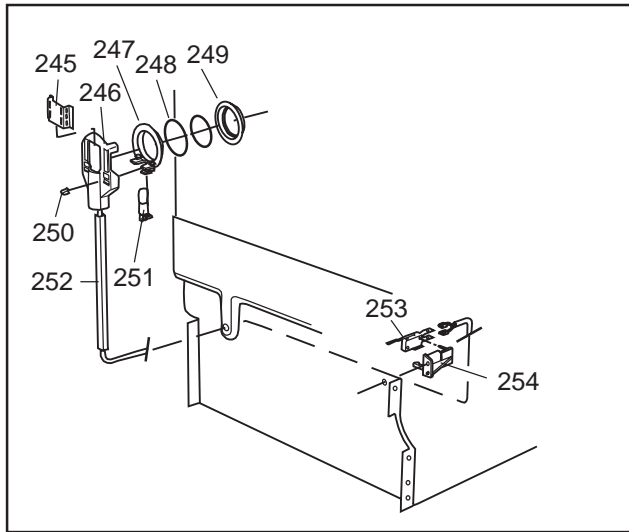

Datum

2003-03-24

Date

BEHÅLLARE

CONTAINER AND RELATED PARTS

Container and related parts

ASKO, 1885 US - Black Bi (DW955)

Pos	Spare part No.	Description	Qty	Comment
201	8057977	Bearing Upper Rail 05/06 DW	8 Pcs	
202	8058638-77	Ball Holder, Upper Rail DW	2 Pcs	
203	8057979-77	Rack Stop Grey 05/06 DW	2 Pcs	
204	8057052	Guide Rail '05 '06 DW	2 Pcs	
205	8057978-77	Rail Stop - Back Grey 05/06	2 Pcs	
206	8057489	Tub Seal 05/06 DW	1 Pcs	
207	8060034	Sound absorbing slab,casing	1 Pcs	
208	8801098	Lock Catch Kit 05'06 D/W	1 Pcs	
210	8002370	Protective Collar	2 Pcs	
210	8057077	Heating Element DW 05/06 140	1 Pcs	
211	8901110	Screw w/O-Ring DW 05/06 25-T	4 Pcs	
212	8070613	Sealing Strip Casing	1 Pcs	
214	8060035	Sound absorbing slab,casing	1 Pcs	
216	8002579	T-Stat 05/06 DW Overheat	1 Pcs	
222	8070142	Cable holder, rear 05	1 Pcs	
223	8058495	Cable holder, door 05	1 Pcs	
224	8060033	Sound Absorb	1 Pcs	
225	8057523	Bottom and Side support '05	1 Pcs	
228	8058558	RFI 05/06 WM	1 Pcs	
229	8050251	Terminal Block DW All	1 Pcs	
229-a	8900357	Screw, terminal block	1 Pcs	
230	8059991	Cable holder, supply line 05	1 Pcs	
231	8006948	Grommet	1 Pcs	
232	8058491-77	Door Spring 05/06 for 0-7 lb	2 Pcs	
233	8057062	Subs to 8074877	4 Pcs	
234	8901156	Nut, Levelling Legs	4 Pcs	
235	8051957	Slide, foot 02 DW	2 Pcs	
236	8072119	Washer	4 Pcs	
239	8058352	Sound Absorb Outer	2 Pcs	
241	8060255	No longer Avail. po# 8008- H	1 Pcs	
242	8070495	Inlet Valve Mount	1 Pcs	
242-a	8900327	Screw 20 Torx, Self Tapping	2 Pcs	
243	8059761-29	Filler Strip - Left DW - Bla	1 Pcs	
243	8059762-29	Filler Strip, Right 05/06 DW	1 Pcs	
243-a	8900646	Screw 20 Torx SS	4 Pcs	
244	8070614	Insulation,fill strip 05&06	2 Pcs	
245	8054916	Reflector, light DW	1 Pcs	
246	8054915	Protection Lamp	1 Pcs	
247	8053087	Interior Light, Housing All	1 Pcs	
247-a	8901097	Screw, Terminal	1 Pcs	
247-b	8901242	Nut	1 Pcs	
247-c	8901413	Lock Washer, laundry tops	1 Pcs	
248	8901763	O-Ring, Interior Light All D	1 Pcs	
249	8053086	Lock Ring Light 05/06 DW	1 Pcs	
250	8901592	Filter Dryer Clip	2 Pcs	
251	8055148	Interior Light Bulb DW	1 Pcs	
252	8059968	Cable channel, light 05	1 Pcs	
253	8058469	Micro switch, light 05	1 Pcs	
254	8054907	BRACKET, LAMP SWITCH	1 Pcs	
254-a	8902087	Screw, Plastic Housing 20 To	1 Pcs