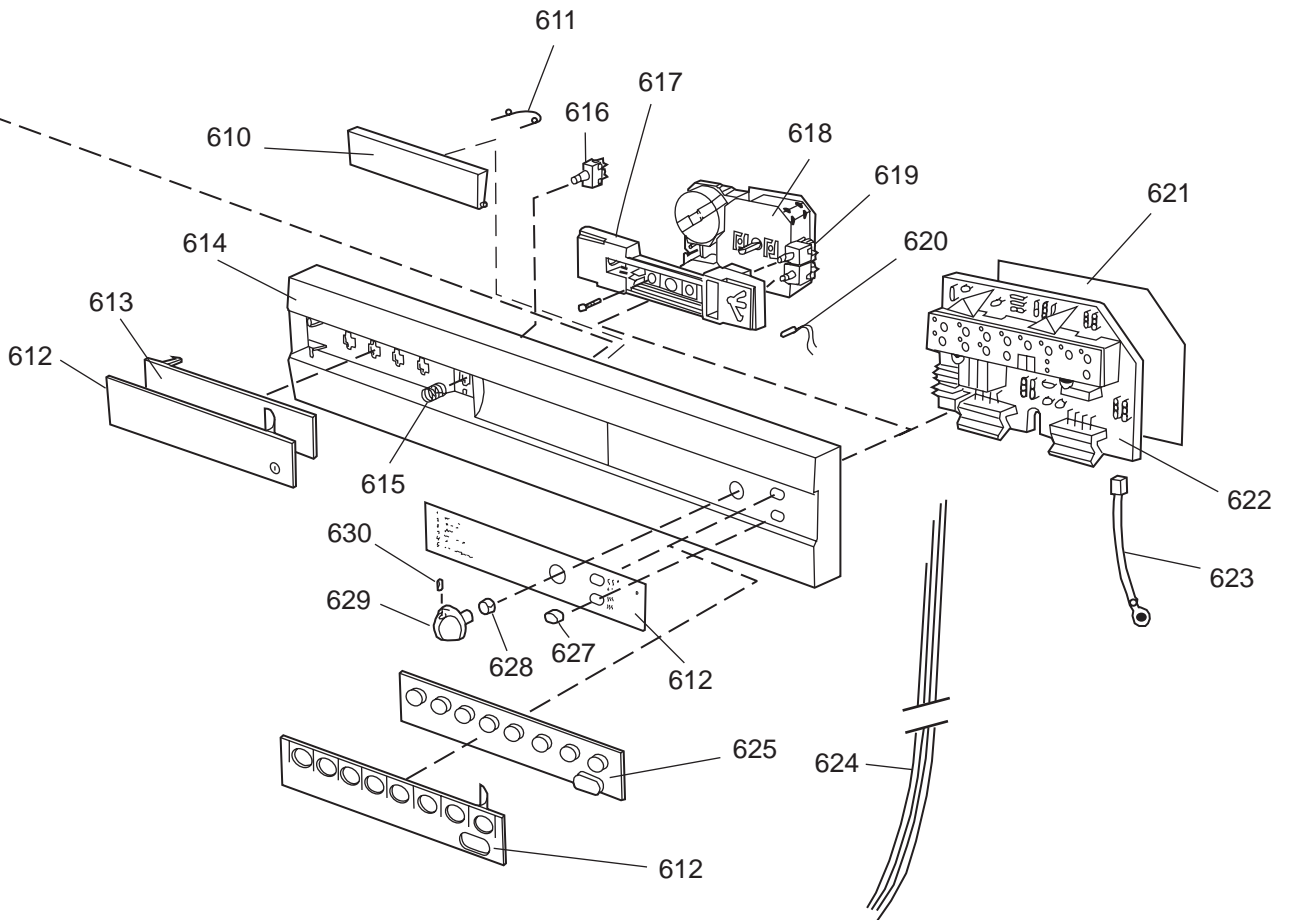

Datum
2003-03-24
Date

PANEL

CONTROL PANEL AND RELATED PARTS

Control panel and related parts

ASKO, 1885 US - Black Bi (DW955)

Pos	Spare part No.	Description	Qty	Comment
601	8057541-33	Door Handle, Black DW 05/06	1 Pcs	
602	8057545	Rotary catch, child safety '	1 Pcs	
603	8057546	SPRING, SafetyCatch 05/06 DW	1 Pcs	
604	8057544	Arm, SafetyCatch 05/06 DW	1 Pcs	
605	8057539	Bracket 4 Switch/Handle 05/0	1 Pcs	
605-a	8902085	Screw 20T for Plastic	2 Pcs	
606	8071098	Cover for Micro Switch	1 Pcs	
607	8055473	Door Switch - DW 05/06	1 Pcs	
608	8057542	Actuator, Doorswitch 05/06 D	1 Pcs	
609	8007078	Spring 02 Handle, DW	1 Pcs	
612	8070900-33	Decor Insert 1885 Black	1 Pcs	
614	8057538-69	Cover Main Switch Black 05'	1 Pcs	
614	8071680-69	Control Panel 05/06 DW	1 Pcs	
621	8060076	Cover, protective 05	1 Pcs	
622	8801201	Board, DW 05/06 (Not FI/Cust	1 Pcs	
622-a	8902053	Screw	2 Pcs	
623	8059767	Thermistor 05/06 DW	1 Pcs	
624	8059861	BASIC HARNESS DOOR DW95E	1 Pc's	
624	8059865	Basic Harness	1 Pcs	
624	8071472	Cable 1885	1 Pcs	
690	8073096	INSTR. GENERAL D/WASHER USA	1 Pc's