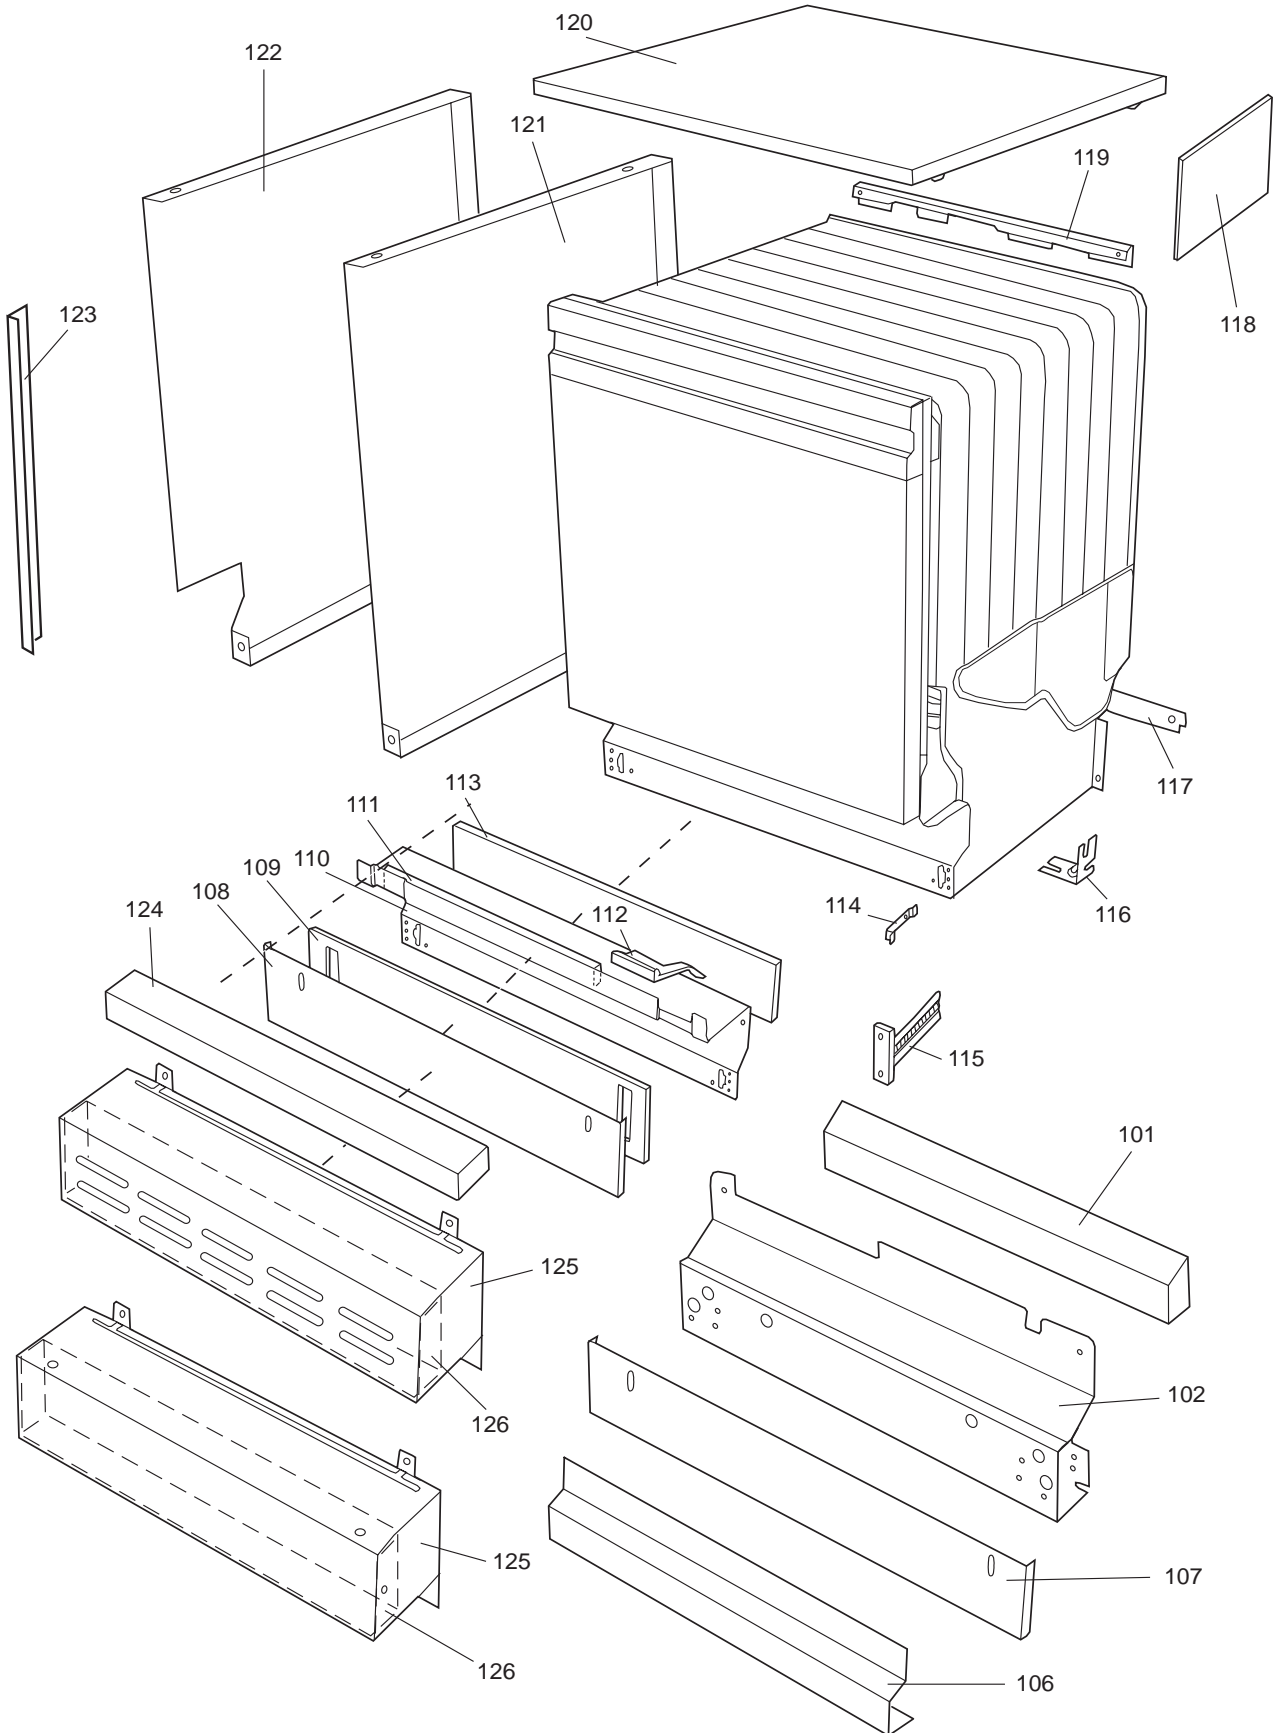

Datum
2003-03-24
Date

YTTERHÖLJE

CASING AND RELATED PARTS

Casing and related parts

ASKO, 1655 US - SS Bi (DW951)

Pos	Spare part No.	Description	Qty	Comment
108	8059758-81	Kick Plate Grey	1 Pcs	
108-a	8900944	Screw Toe Kick 20 Torx	2 Pcs	
109	8070743	Insulation, Toe-Kick 05/06 D	1 Pcs	
110	8057526	Guard Plate DW05 & 06	1 Pcs	
110-a	8902357	Screw	4 Pcs	
111	8060041	Sealing strip, protect plte	1 Pcs	
112	8058486	Drip Guard Overflow 05/06 DW	1 Pcs	
113	8058353	Sound Absorb Guard	1 Pcs	
114	8057550	Spring Adj. Bracket 05/06 DW	2 Pcs	
114-a	8902131	Screw, disc.jh 11-99	2 Pcs	
115	8057549	Bracket/Toe Kick 05/06 DW	2 Pcs	
124	8070615	Sealing Lower Panel DW 05/06	1 Pcs	
125	8057100-95	Lower Cover 05/06 DW	1 Pcs	
125-a	8900352	Screw Access Panel 05/06	2 Pcs	
126	8070612	Insul, lower panel 05 & 06 D	1 Pcs