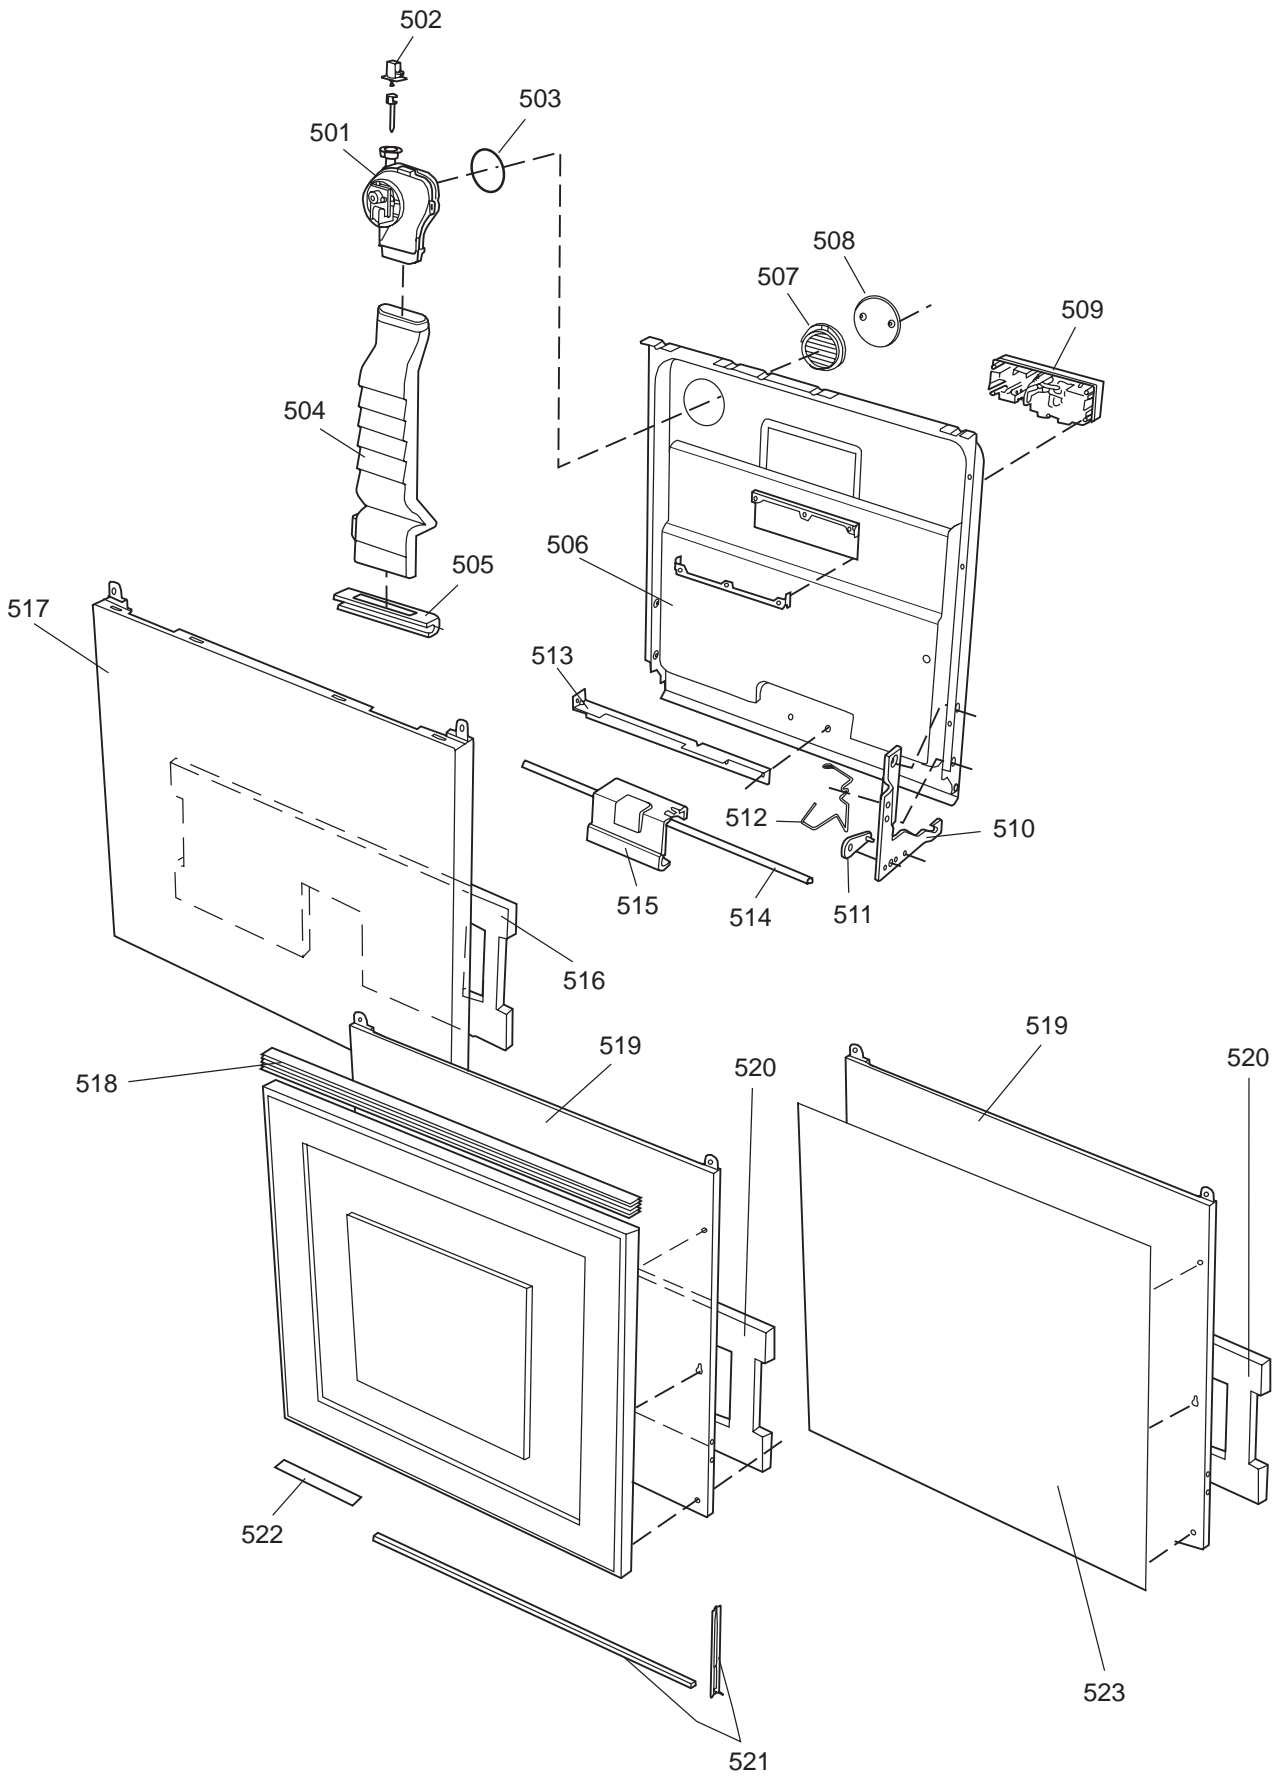

Datum
2003-06-16
Date

PANEL

CONTROL PANEL AND RELATED PARTS

Control panel and related parts

ASKO, 1655 US - SS Bi (DW951)

Pos	Spare part No.	Description	Qty	Comment
601	8057541-33	Door Handle, Black DW 05/06	1 Pcs	
602	8057545	Rotary catch, child safety '	1 Pcs	
603	8057546	SPRING, SafetyCatch 05/06 DW	1 Pcs	
604	8057544	Arm, SafetyCatch 05/06 DW	1 Pcs	
605	8057539	Bracket 4 Switch/Handle 05/0	1 Pcs	
605-a	8902085	Screw 20T for Plastic	2 Pcs	
606	8071098	Cover for Micro Switch	1 Pcs	
607	8055473	Door Switch - DW 05/06	1 Pcs	
608	8057542	Actuator, Doorswitch 05/06 D	1 Pcs	
609	8007078	Spring 02 Handle, DW	1 Pcs	
612	8070504-95	Decor Insert Stainless Steel	1 Pcs	
614	8058431-69	Front Panel OEM Black	1 Pcs	
617	8058432	Bracket for Timer	1 Pcs	
617-a	8900944	Screw Toe Kick 20 Torx	2 Pcs	
618	8060017	Timer 05/06 DW	1 Pcs	
618-a	8900944	Screw Toe Kick 20 Torx	2 Pcs	
618-b	8901413	Lock Washer, laundry tops	2 Pcs	
619	8057941	Switch, temp hi/lo DW	1 Pcs	
624	8070077	Cable set 1655	1 Pcs	
628	8006970	Circlip	1 Pcs	
628	8056521	Clip Knobs - Mechanical	1 Pcs	
629	8801111-33	Knob, compl. black DW 05/06	1 Pcs	
648	8058434-33	Push Button Main Switch	1 Pcs	
690	8071180	INSTRUCTIONS 1655 CA/US	1 Pc's	
690	8070236	INSTRUCTIONS 1655 CA/US	1 Pc's	