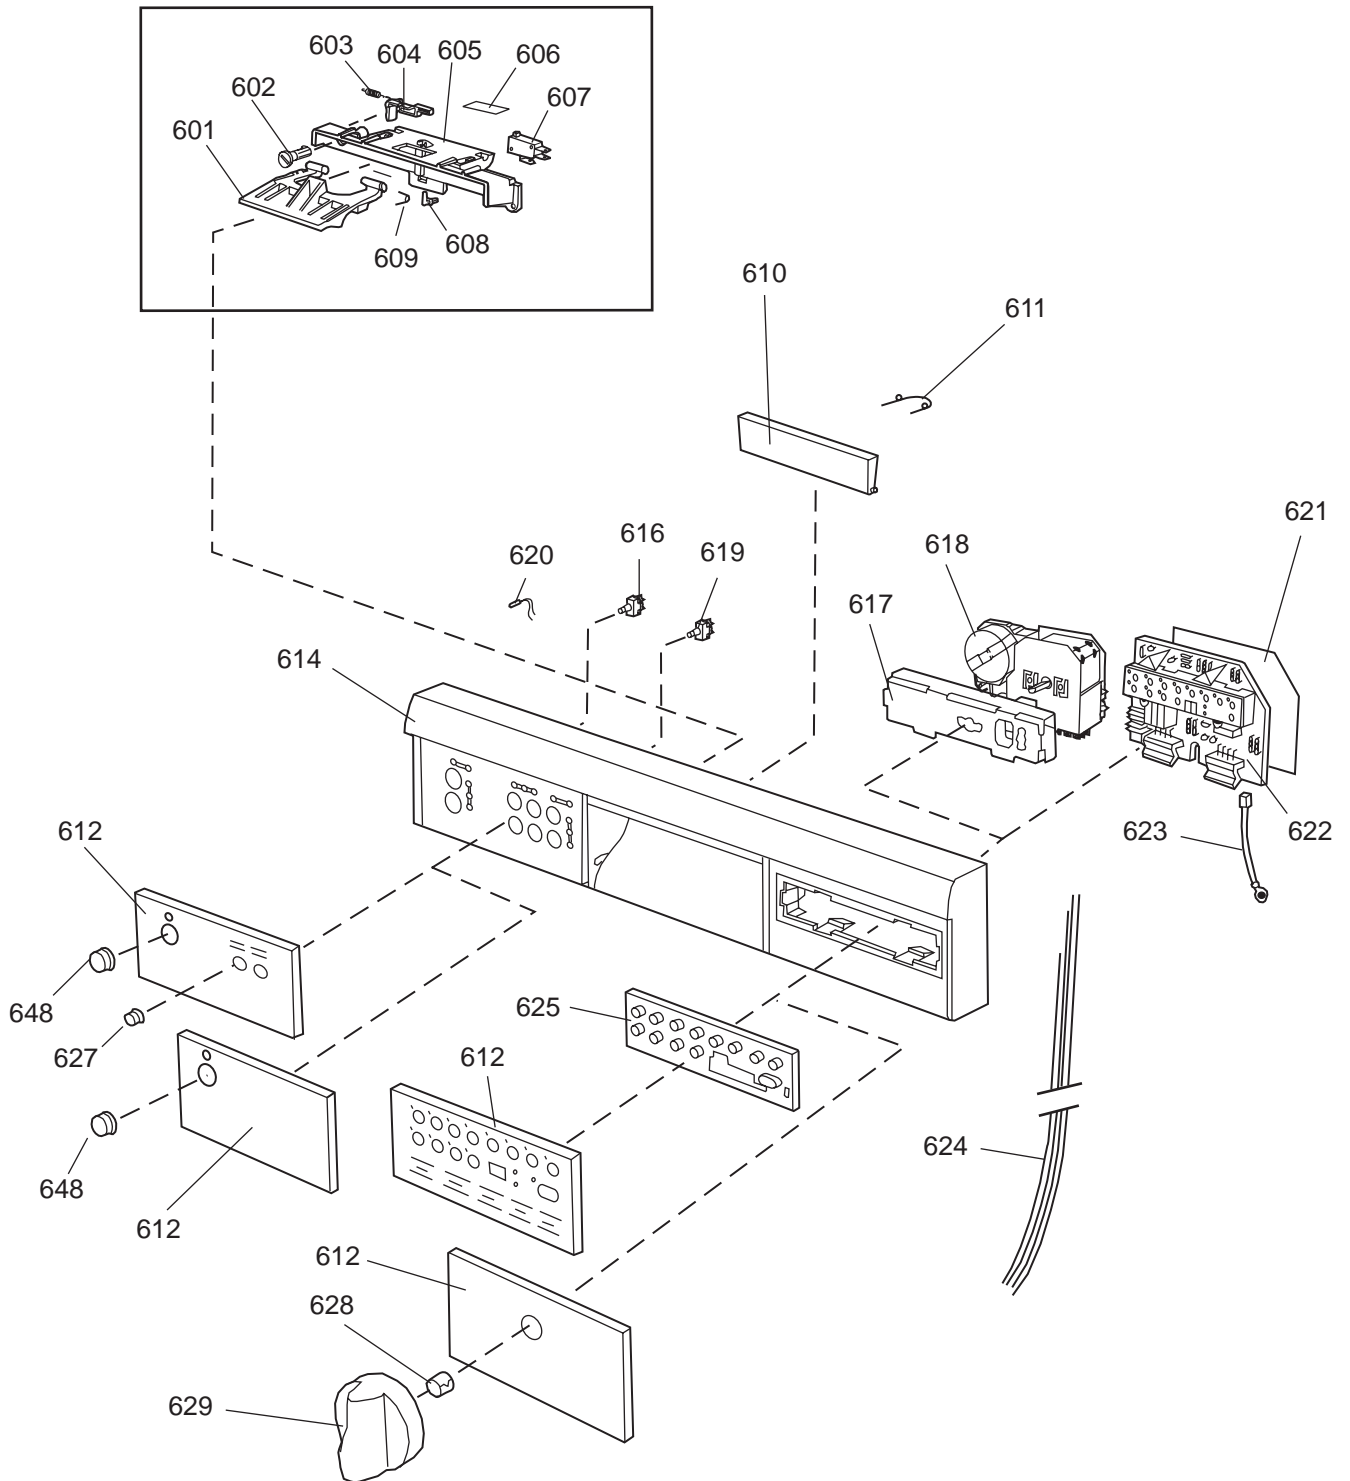

Datum
2003-06-16
Date

PANEL

CONTROL PANEL AND RELATED PARTS

Control panel and related parts

ASKO, 1655 US - SS Bi (DW951)

Pos	Spare part No.	Description	Qty	Comment
601	8057541-33	Door Handle, Black DW 05/06	1 Pcs	
602	8057545	Rotary catch, child safety '	1 Pcs	
603	8057546	SPRING, SafetyCatch 05/06 DW	1 Pcs	
604	8057544	Arm, SafetyCatch 05/06 DW	1 Pcs	
605	8057539	Bracket 4 Switch/Handle 05/0	1 Pcs	
605-a	8902085	Screw 20T for Plastic	2 Pcs	
606	8071098	Cover for Micro Switch	1 Pcs	
607	8055473	Door Switch - DW 05/06	1 Pcs	
608	8057542	Actuator, Doorswitch 05/06 D	1 Pcs	
609	8007078	Spring 02 Handle, DW	1 Pcs	
612	8070504-95	Decor Insert Stainless Steel	1 Pcs	
614	8058431-69	Front Panel OEM Black	1 Pcs	
617	8058432	Bracket for Timer	1 Pcs	
617-a	8900944	Screw Toe Kick 20 Torx	2 Pcs	
618	8060017	Timer 05/06 DW	1 Pcs	
618-a	8900944	Screw Toe Kick 20 Torx	2 Pcs	
618-b	8901413	Lock Washer, laundry tops	2 Pcs	
619	8057941	Switch, temp hi/lo DW	1 Pcs	
624	8070077	Cable set 1655	1 Pcs	
628	8006970	Circlip	1 Pcs	
628	8056521	Clip Knobs - Mechanical	1 Pcs	
629	8801111-33	Knob, compl. black DW 05/06	1 Pcs	
648	8058434-33	Push Button Main Switch	1 Pcs	
690	8071180	INSTRUCTIONS 1655 CA/US	1 Pc's	
690	8070236	INSTRUCTIONS 1655 CA/US	1 Pc's