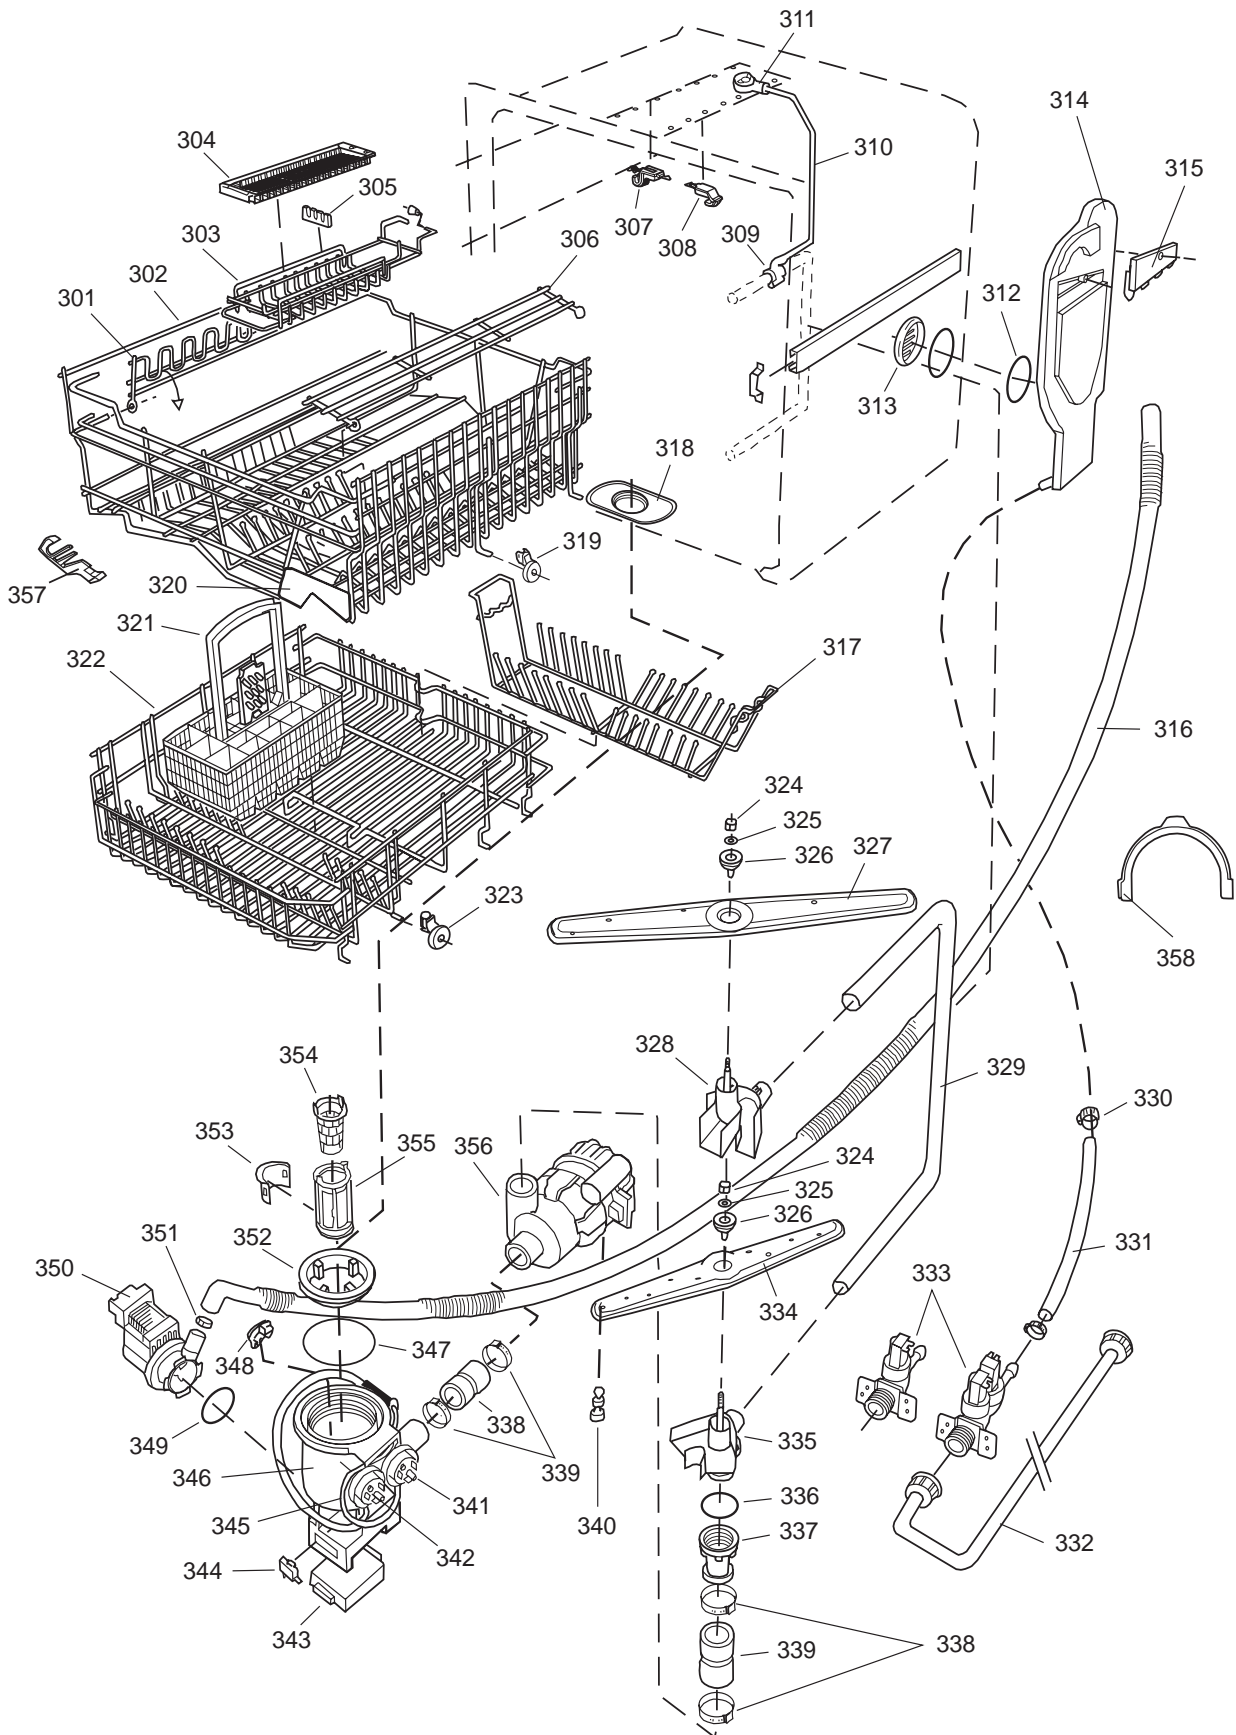

Datum

2003-03-24

Date

DISKSYSTEM

DISHWASHING SYSTEM

Dishwashing system

ASKO, 1655 US - SS Bi (DW951)

Pos	Spare part No.	Description	Qty	Comment
302	8801236-36	Upper Basket Gray	1 Pcs	
302	8801199-36	Rack, Upper 05 & 06 DW	1 Pcs	with cup shelf
306	8071336-36	Cup Shelf 05/06 DW	1 Pcs	
313	8057536-77	Lockring Airbreak Gray	1 Pcs	
314	8057514	Sub To 8801234	1 Pcs	
315	8070152	LID AIRBREAK	1 Pc's	
315	8070611	FILTER AIRBREAK	1 Pc's	
315-b	8902085	Screw 20T for Plastic	1 Pcs	
316	8070304	Drain Hose 05/06 DW	1 Pcs	
316-a	8052239	Hose Clamp, Squeeze	1 Pcs	
316-b	8053642	Hose Clip	1 Pcs	
318	8059740	Strainer Upper 05/06 DW	1 Pcs	
319	8058498-77	Wheel, Upper Basket 05/06 DW	4 Pcs	
321	8801089-77	Cutlery Basket 05/06 DW	1 Pcs	
322	8070043-36	Lower Basket 1325/1706	1 Pcs	
323	8009516-77	Rack Wheels Lower 05/06 DW	8 Pcs	
324	8901262	Nut for Spray Arm 05	2 Pcs	
325	8052095	Ceramic Washer, Spray Arm 05	2 Pcs	
326	8057070-77	Spray Arm Insert 05/06 DW	2 Pcs	
327	8072695	Spray Arm - Upper 05/06 DW	1 Pcs	
328	8057068-77	Spray Pipe Bearing Upper	1 Pcs	
329	8057063	Spray pipe, inner 05	1 Pcs	
330	8052189	Hose Clamp, Squeeze	2 Pcs	
331	8070622	Ruber Hose	1 Pcs	
333	8072121	Fill Valve, Single 05/06 DW.	1 Pcs	
333-a	8902087	Screw, Plastic Housing 20 To	2 Pcs	
334	8072692	Spray Arm - Lower 05/06 DW	1 Pcs	
335	8057067-77	Lower Washarm Support 05/06	1 Pcs	
336	8901755	O-Ring Seal	1 Pcs	
337	8057069	Retainer Nut SprayArm 05/06	1 Pcs	
338	8052097	Hose Clamp, Circ. Pump 05/06	4 Pcs	
339	8057484	Hose, Circ. Pump 05/06 DW	2 Pcs	
340	8055095	BUFFER, Circumpump 03/04 DW	1 Pcs	
341	8071024	Level Switch 05/06 DW	1 Pcs	
343	8057053	Subs to 8075110	1 Pcs	
344	8060068	Micro Switch,Overfill 05/06	1 Pcs	
345	8058500	Hose Pressure Sw. 05/06 DW	1 Pcs	
346	8801123	Replaces 8075197-77. Sump 05	1 Pcs	
347	8058503	O-Ring, Sump 05/06 DW	1 Pcs	
348	8057487-79	Sump Plug DW 05/06 Cleanout	1 Pcs	
349	8002584	O-Ring, Drain Pump 05/06 DW	1 Pcs	
350	8072032	Drain Pump 05/06 DW	1 Pcs	
350	8057083	DRAINPUMP Repl.by 8072032	1 Pc's	
351	8052239	Hose Clamp, Squeeze	1 Pcs	
352	8057488	Locking ring, bottom well 05	1 Pcs	
353	8058454	Cover Str. Basket 05/06 DW	1 Pcs	
354	8057972-77	Strainer Basket Grey 05/06 D	1 Pcs	
355	8057486-77	Filter, fine 05 & 06 DW	1 Pcs	
356	8071250	Circ. Pump 05/06 DW	1 Pcs	
356-a	8075380	capacitor D3000	1 Pcs	
358	8072528-77	Holder Outlet Hose	1 Pcs	
358	8050805	GOOSE NECK for DRAIN HOSE	1 Pcs