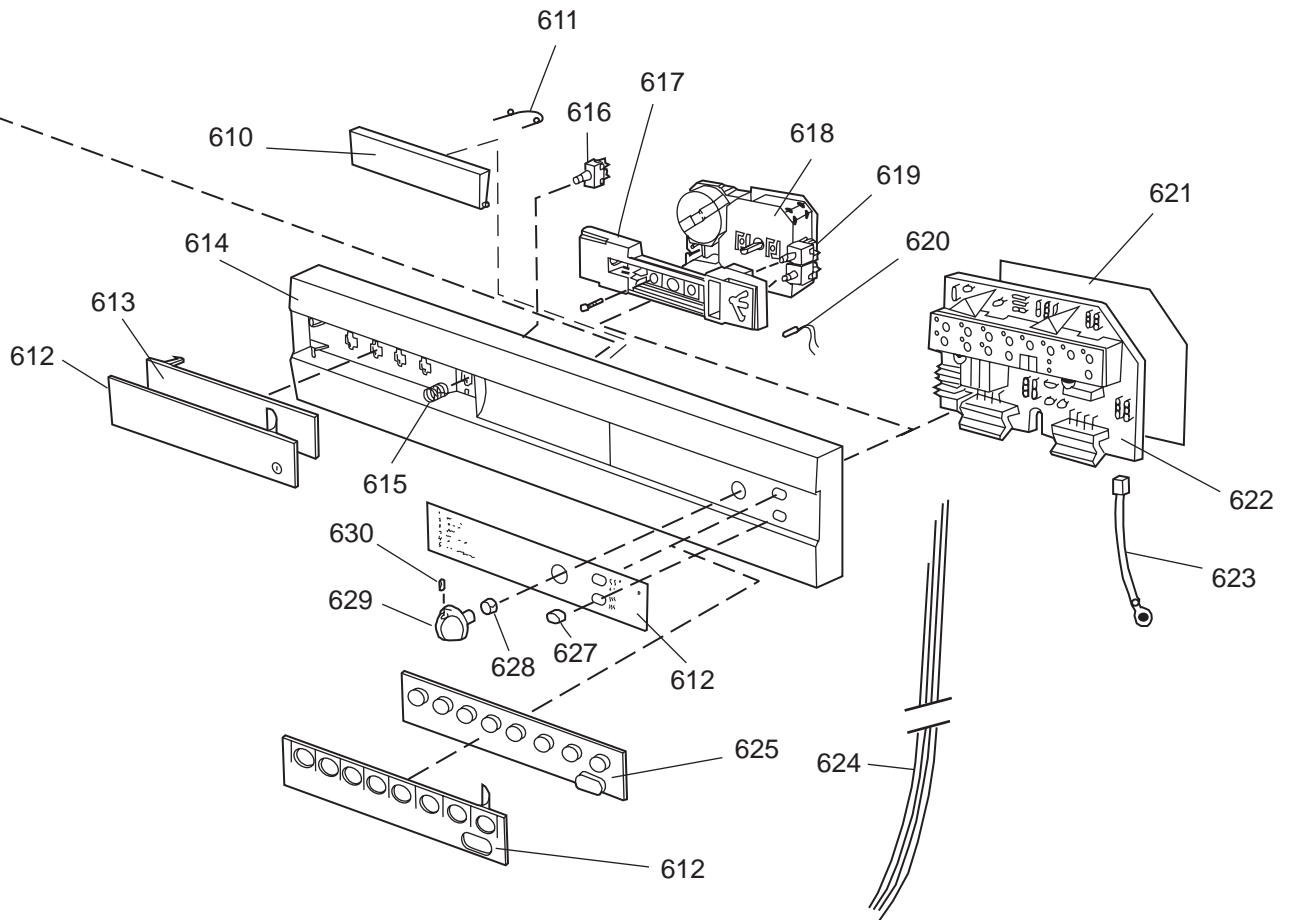

Datum
2003-03-24
Date

PANEL

CONTROL PANEL AND RELATED PARTS

Control panel and related parts

ASKO, 1595 US - SS Bi (DW954)

Pos	Spare part No.	Description	Qty	Comment
601	8057541-33	Door Handle, Black DW 05/06	1 Pcs	
602	8057545	Rotary catch, child safety '	1 Pcs	
603	8057546	SPRING, SafetyCatch 05/06 DW	1 Pcs	
604	8057544	Arm, SafetyCatch 05/06 DW	1 Pcs	
605	8057539	Bracket 4 Switch/Handle 05/0	1 Pcs	
605-a	8902085	Screw 20T for Plastic	2 Pcs	
606	8071098	Cover for Micro Switch	1 Pcs	
607	8055473	Door Switch - DW 05/06	1 Pcs	
608	8057542	Actuator, Doorswitch 05/06 D	1 Pcs	
609	8007078	Spring 02 Handle, DW	1 Pcs	
612	8072468-95	Decor Insert	1 Pcs	
613	8057538-69	Cover Main Switch Black 05'	1 Pcs	
614	8057538-69	Cover Main Switch Black 05'	1 Pcs	
614	8071680-69	Control Panel 05/06 DW	1 Pcs	
621	8060076	Cover, protective 05	1 Pcs	
622	8801201	Board, DW 05/06 (Not FI/Cust	1 Pcs	
622-a	8902053	Screw	2 Pcs	
623	8059767	Thermistor 05/06 DW	1 Pcs	
624	8059861	BASIC HARNESS DOOR DW95E	1 Pc's	
624	8059865	Basic Harness	1 Pcs	
624	8072563	Cable 1595	1 Pcs	
625	8072512-33	Push Buttons	1 Pcs	
690	8073096	INSTR. GENERAL D/WASHER USA	1 Pc's