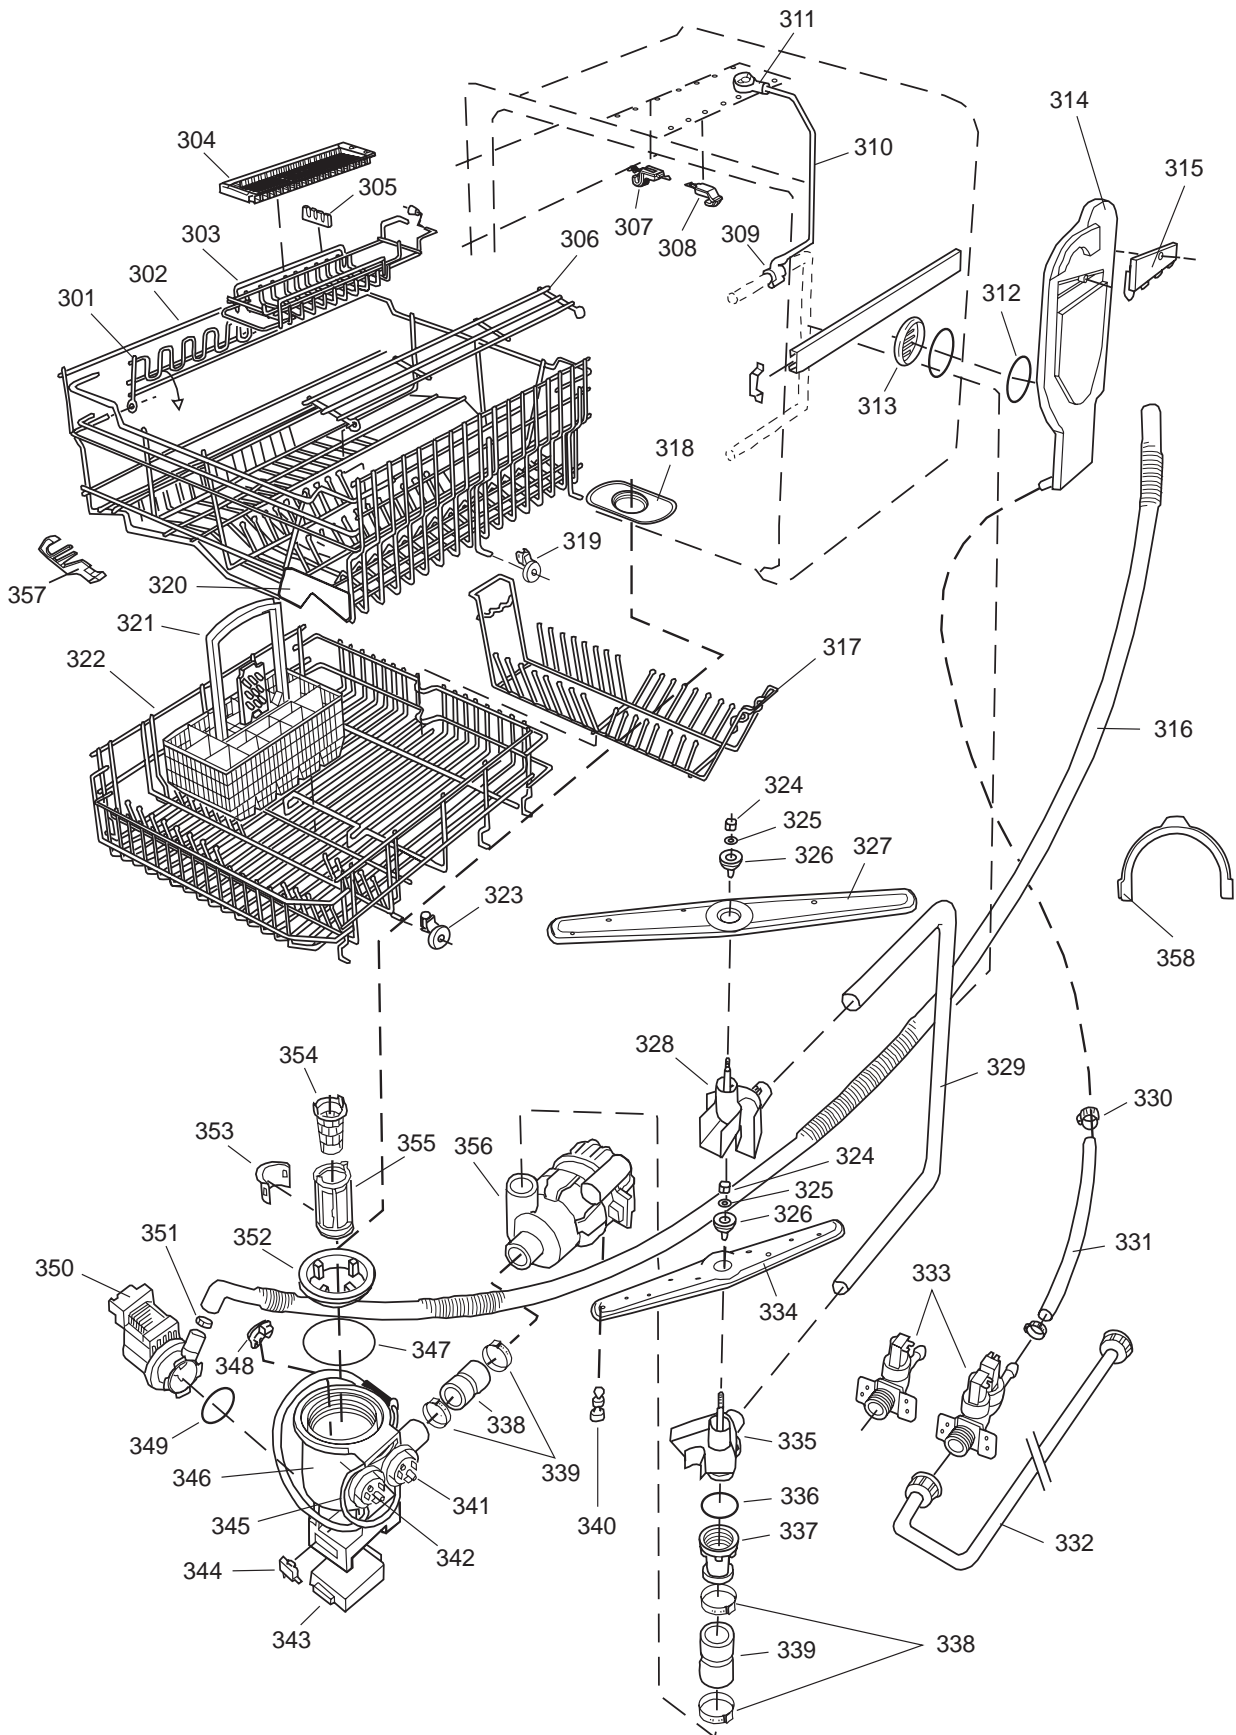

Datum

2003-03-24

Date

DISKSYSTEM

DISHWASHING SYSTEM

Dishwashing system

ASKO, 1595 US - SS Bi (DW954)

Pos	Spare part No.	Description	Qty	Comment
301	8071337-36	Cup Shelf Wine Glass 05/06 D	1 Pcs	
302	8801236-36	Upper Basket Gray	1 Pcs	
302	8801199-36	Rack, Upper 05 & 06 DW	1 Pcs	with cup shelf
306	8071336-36	Cup Shelf 05/06 DW	1 Pcs	
313	8057536-77	Lockring Airbreak Gray	1 Pcs	
314	8057514	Sub To 8801234	1 Pcs	
316	8070304	Drain Hose 05/06 DW	1 Pcs	
316-a	8052239	Hose Clamp, Squeeze	1 Pcs	
316-b	8053642	Hose Clip	1 Pcs	
318	8059740	Strainer Upper 05/06 DW	1 Pcs	
319	8058498-77	Wheel, Upper Basket 05/06 DW	4 Pcs	
320	8057506-77	Knife Stop	1 Pcs	
321	8801089-77	Cutlery Basket 05/06 DW	1 Pcs	
322	8801200-36	Lower Basket 05/06 DW	1 Pcs	
323	8009516-77	Rack Wheels Lower 05/06 DW	8 Pcs	
324	8901262	Nut for Spray Arm 05	2 Pcs	
325	8052095	Ceramic Washer, Spray Arm 05	2 Pcs	
326	8057070-77	Spray Arm Insert 05/06 DW	2 Pcs	
327	8072695	Spray Arm - Upper 05/06 DW	1 Pcs	
328	8057068-77	Spray Pipe Bearing Upper	1 Pcs	
329	8057063	Spray pipe, inner 05	1 Pcs	
330	8052189	Hose Clamp, Squeeze	2 Pcs	
331	8070622	Ruber Hose	1 Pcs	
333	8072121	Fill Valve, Single 05/06 DW.	1 Pcs	
333-a	8902087	Screw, Plastic Housing 20 To	2 Pcs	
334	8072692	Spray Arm - Lower 05/06 DW	1 Pcs	
335	8057067-77	Lower Washarm Support 05/06	1 Pcs	
336	8901755	O-Ring Seal	1 Pcs	
337	8057069	Retainer Nut SprayArm 05/06	1 Pcs	
338	8052097	Hose Clamp, Circ. Pump 05/06	4 Pcs	
339	8057484	Hose, Circ. Pump 05/06 DW	2 Pcs	
340	8055095	BUFFER, Circumpump 03/04 DW	1 Pcs	
341	8071024	Level Switch 05/06 DW	1 Pcs	
343	8057053	Subs to 8075110	1 Pcs	
344	8060068	Micro Switch,Overfill 05/06	1 Pcs	
345	8058500	Hose Pressure Sw. 05/06 DW	1 Pcs	
346	8801123	Replaces 8075197-77. Sump 05	1 Pcs	
347	8058503	O-Ring, Sump 05/06 DW	1 Pcs	
348	8057487-79	Sump Plug DW 05/06 Cleanout	1 Pcs	
349	8002584	O-Ring, Drain Pump 05/06 DW	1 Pcs	
350	8057083	DRAINPUMP Repl.by 8072032	1 Pcs	
350	8072032	Drain Pump 05/06 DW	1 Pcs	
351	8052239	Hose Clamp, Squeeze	1 Pcs	
352	8057488	Locking ring, bottom well 05	1 Pcs	
353	8058454	Cover Str. Basket 05/06 DW	1 Pcs	
354	8057972-77	Strainer Basket Grey 05/06 D	1 Pcs	
355	8057486-77	Filter, fine 05 & 06 DW	1 Pcs	
356	8071250	Circ. Pump 05/06 DW	1 Pcs	
356-a	8075380	capacitor D3000	1 Pcs	
357	8071214-77	Knife Holder 05/06 DW	2 Pcs	
358	8072528-77	Holder Outlet Hose	1 Pcs	
358	8050805	GOOSE NECK for DRAIN HOSE	1 Pcs	