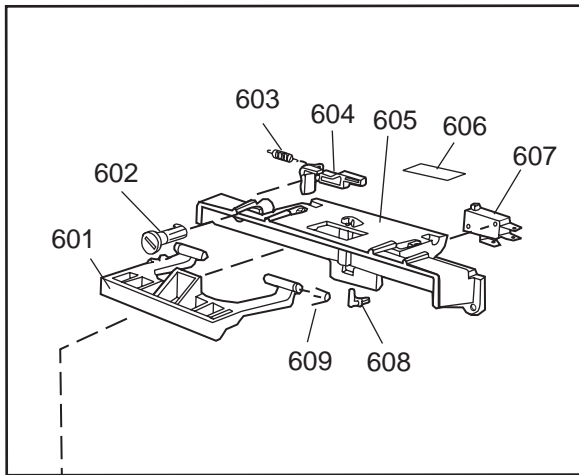

Datum
2003-03-24
Date

PANEL

CONTROL PANEL AND RELATED PARTS

Control panel and related parts

ASKO, 1595 US - SS Bi (DW954)

Pos	Spare part No.	Description	Qty	Comment
601	8057541-33	Door Handle, Black DW 05/06	1 Pcs	
602	8057545	Rotary catch, child safety '	1 Pcs	
603	8057546	SPRING, SafetyCatch 05/06 DW	1 Pcs	
604	8057544	Arm, SafetyCatch 05/06 DW	1 Pcs	
605	8057539	Bracket 4 Switch/Handle 05/0	1 Pcs	
605-a	8902085	Screw 20T for Plastic	2 Pcs	
606	8071098	Cover for Micro Switch	1 Pcs	
607	8055473	Door Switch - DW 05/06	1 Pcs	
608	8057542	Actuator, Doorswitch 05/06 D	1 Pcs	
609	8007078	Spring 02 Handle, DW	1 Pcs	
612	8072468-95	Decor Insert	1 Pcs	
613	8057538-69	Cover Main Switch Black 05'	1 Pcs	
614	8057538-69	Cover Main Switch Black 05'	1 Pcs	
614	8071680-69	Control Panel 05/06 DW	1 Pcs	
621	8060076	Cover, protective 05	1 Pcs	
622	8801201	Board, DW 05/06 (Not FI/Cust	1 Pcs	
622-a	8902053	Screw	2 Pcs	
623	8059767	Thermistor 05/06 DW	1 Pcs	
624	8059861	BASIC HARNESS DOOR DW95E	1 Pc's	
624	8059865	Basic Harness	1 Pcs	
624	8072563	Cable 1595	1 Pcs	
625	8072512-33	Push Buttons	1 Pcs	
690	8073096	INSTR. GENERAL D/WASHER USA	1 Pc's