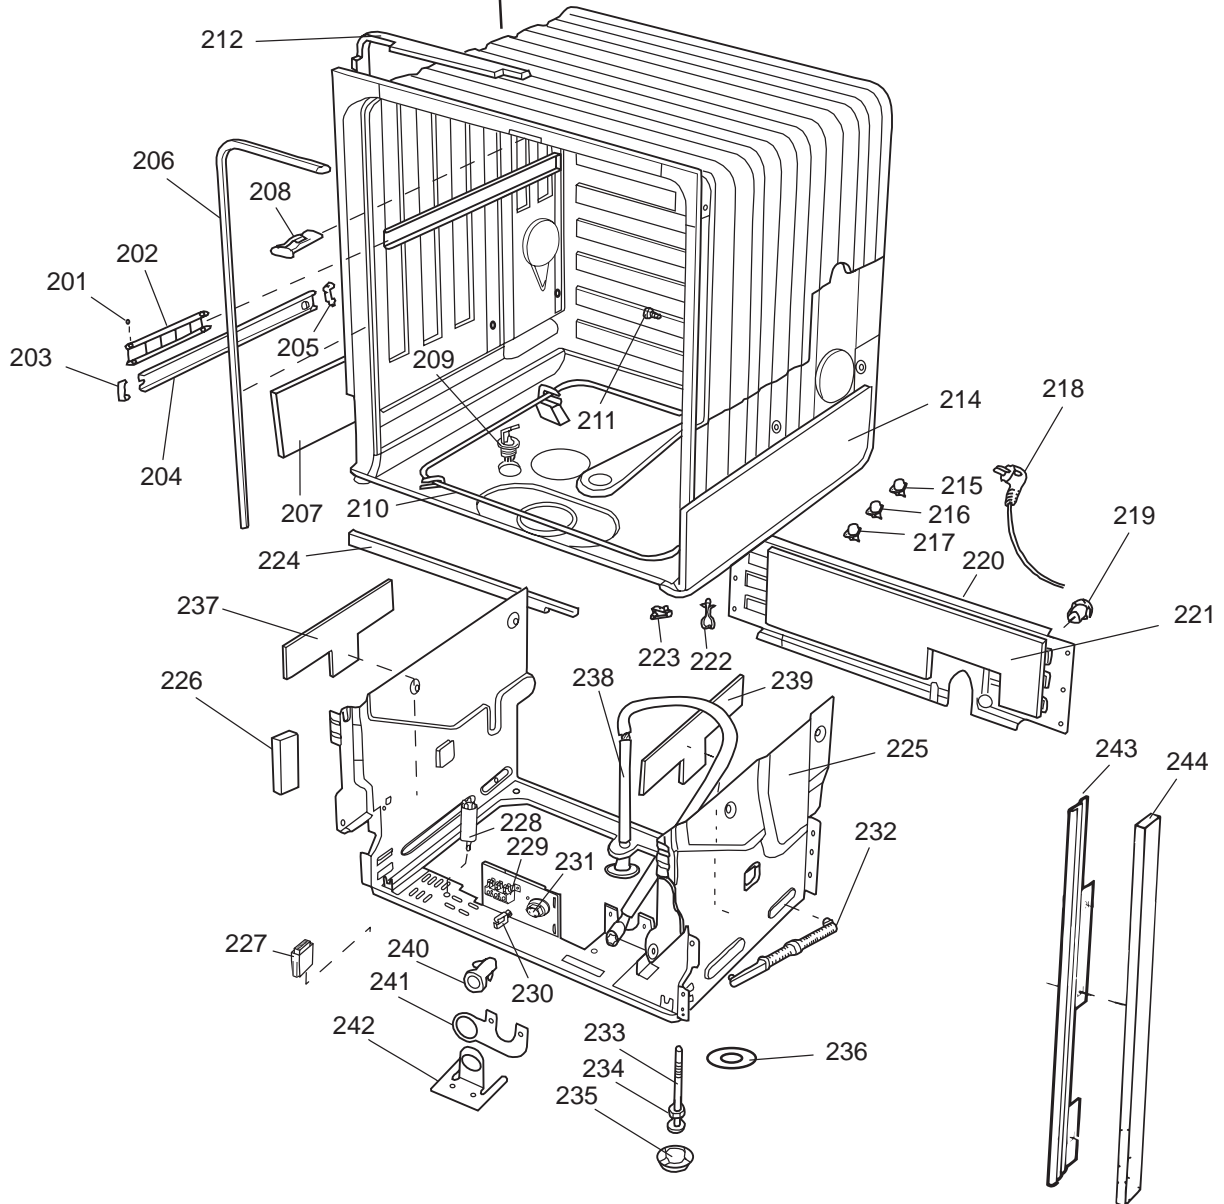

Datum

2003-03-24

Date

BEHÅLLARE

CONTAINER AND RELATED PARTS

Container and related parts

ASKO, 1595 US - SS Bi (DW954)

Pos	Spare part No.	Description	Qty	Comment
201	8057977	Bearing Upper Rail 05/06 DW	8 Pcs	
202	8058638-77	Ball Holder, Upper Rail DW	2 Pcs	
203	8057979-77	Rack Stop Grey 05/06 DW	2 Pcs	
204	8057052	Guide Rail '05 '06 DW	2 Pcs	
205	8057978-77	Rail Stop - Back Grey 05/06	2 Pcs	
206	8057489	Tub Seal 05/06 DW	1 Pcs	
208	8801098	Lock Catch Kit 05'06 D/W	1 Pcs	
210	8057077	Heating Element DW 05/06 140	1 Pcs	
210	8002370	Protective Collar	2 Pcs	
211	8901110	Screw w/O-Ring DW 05/06 25-T	4 Pcs	
212	8070613	Sealing Strip Casing	1 Pcs	
216	8002579	T-Stat 05/06 DW Overheat	1 Pcs	
222	8070142	Cable holder, rear 05	1 Pcs	
223	8058495	Cable holder, door 05	1 Pcs	
225	8057523	Bottom and Side support '05	1 Pcs	
228	8058558	RFI 05/06 WM	1 Pcs	
229	8050251	Terminal Block DW All	1 Pcs	
229-a	8900357	Screw, terminal block	1 Pcs	
230	8059991	Cable holder, supply line 05	1 Pcs	
231	8006948	Grommet	1 Pcs	
232	8058491-77	Door Spring 05/06 for 0-7 lb	2 Pcs	
233	8057062	Subs to 8074877	4 Pcs	
234	8901156	Nut, Levelling Legs	4 Pcs	
235	8051957	Slide, foot 02 DW	2 Pcs	
236	8072119	Washer	4 Pcs	
241	8060255	No longer Avail. po# 8008- H	1 Pcs	
242	8070495	Inlet Valve Mount	1 Pcs	
242-a	8900327	Screw 20 Torx, Self Tapping	2 Pcs	
243	8059761-95	Filler Strip - Left DW SS	1 Pcs	
243	8059762-95	Filler Strip, Right 05/06 DW	1 Pcs	
243-a	8900646	Screw 20 Torx SS	4 Pcs	
244	8070614	Insulation,fill strip 05&06	2 Pcs