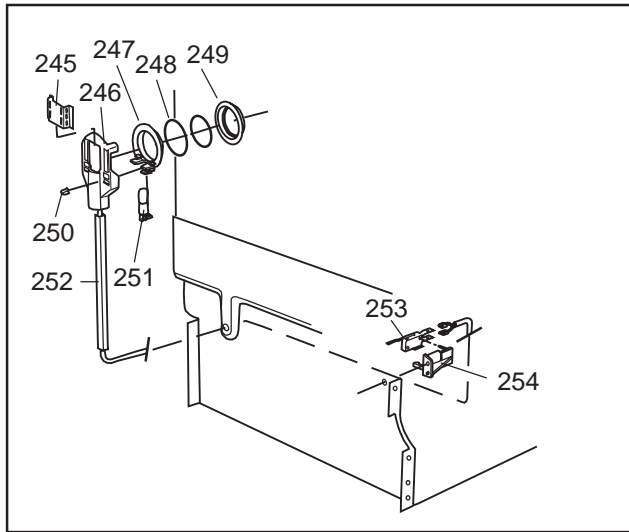

Datum

2003-03-24

Date

BEHÅLLARE

CONTAINER AND RELATED PARTS

Container and related parts

ASKO, 1595 US - SS Bi (DW954)

Pos	Spare part No.	Description	Qty	Comment
201	8057977	Bearing Upper Rail 05/06 DW	8 Pcs	
202	8058638-77	Ball Holder, Upper Rail DW	2 Pcs	
203	8057979-77	Rack Stop Grey 05/06 DW	2 Pcs	
204	8057052	Guide Rail '05 '06 DW	2 Pcs	
205	8057978-77	Rail Stop - Back Grey 05/06	2 Pcs	
206	8057489	Tub Seal 05/06 DW	1 Pcs	
208	8801098	Lock Catch Kit 05'06 D/W	1 Pcs	
210	8057077	Heating Element DW 05/06 140	1 Pcs	
210	8002370	Protective Collar	2 Pcs	
211	8901110	Screw w/O-Ring DW 05/06 25-T	4 Pcs	
212	8070613	Sealing Strip Casing	1 Pcs	
216	8002579	T-Stat 05/06 DW Overheat	1 Pcs	
222	8070142	Cable holder, rear 05	1 Pcs	
223	8058495	Cable holder, door 05	1 Pcs	
225	8057523	Bottom and Side support '05	1 Pcs	
228	8058558	RFI 05/06 WM	1 Pcs	
229	8050251	Terminal Block DW All	1 Pcs	
229-a	8900357	Screw, terminal block	1 Pcs	
230	8059991	Cable holder, supply line 05	1 Pcs	
231	8006948	Grommet	1 Pcs	
232	8058491-77	Door Spring 05/06 for 0-7 lb	2 Pcs	
233	8057062	Subs to 8074877	4 Pcs	
234	8901156	Nut, Levelling Legs	4 Pcs	
235	8051957	Slide, foot 02 DW	2 Pcs	
236	8072119	Washer	4 Pcs	
241	8060255	No longer Avail. po# 8008- H	1 Pcs	
242	8070495	Inlet Valve Mount	1 Pcs	
242-a	8900327	Screw 20 Torx, Self Tapping	2 Pcs	
243	8059761-95	Filler Strip - Left DW SS	1 Pcs	
243	8059762-95	Filler Strip, Right 05/06 DW	1 Pcs	
243-a	8900646	Screw 20 Torx SS	4 Pcs	
244	8070614	Insulation,fill strip 05&06	2 Pcs