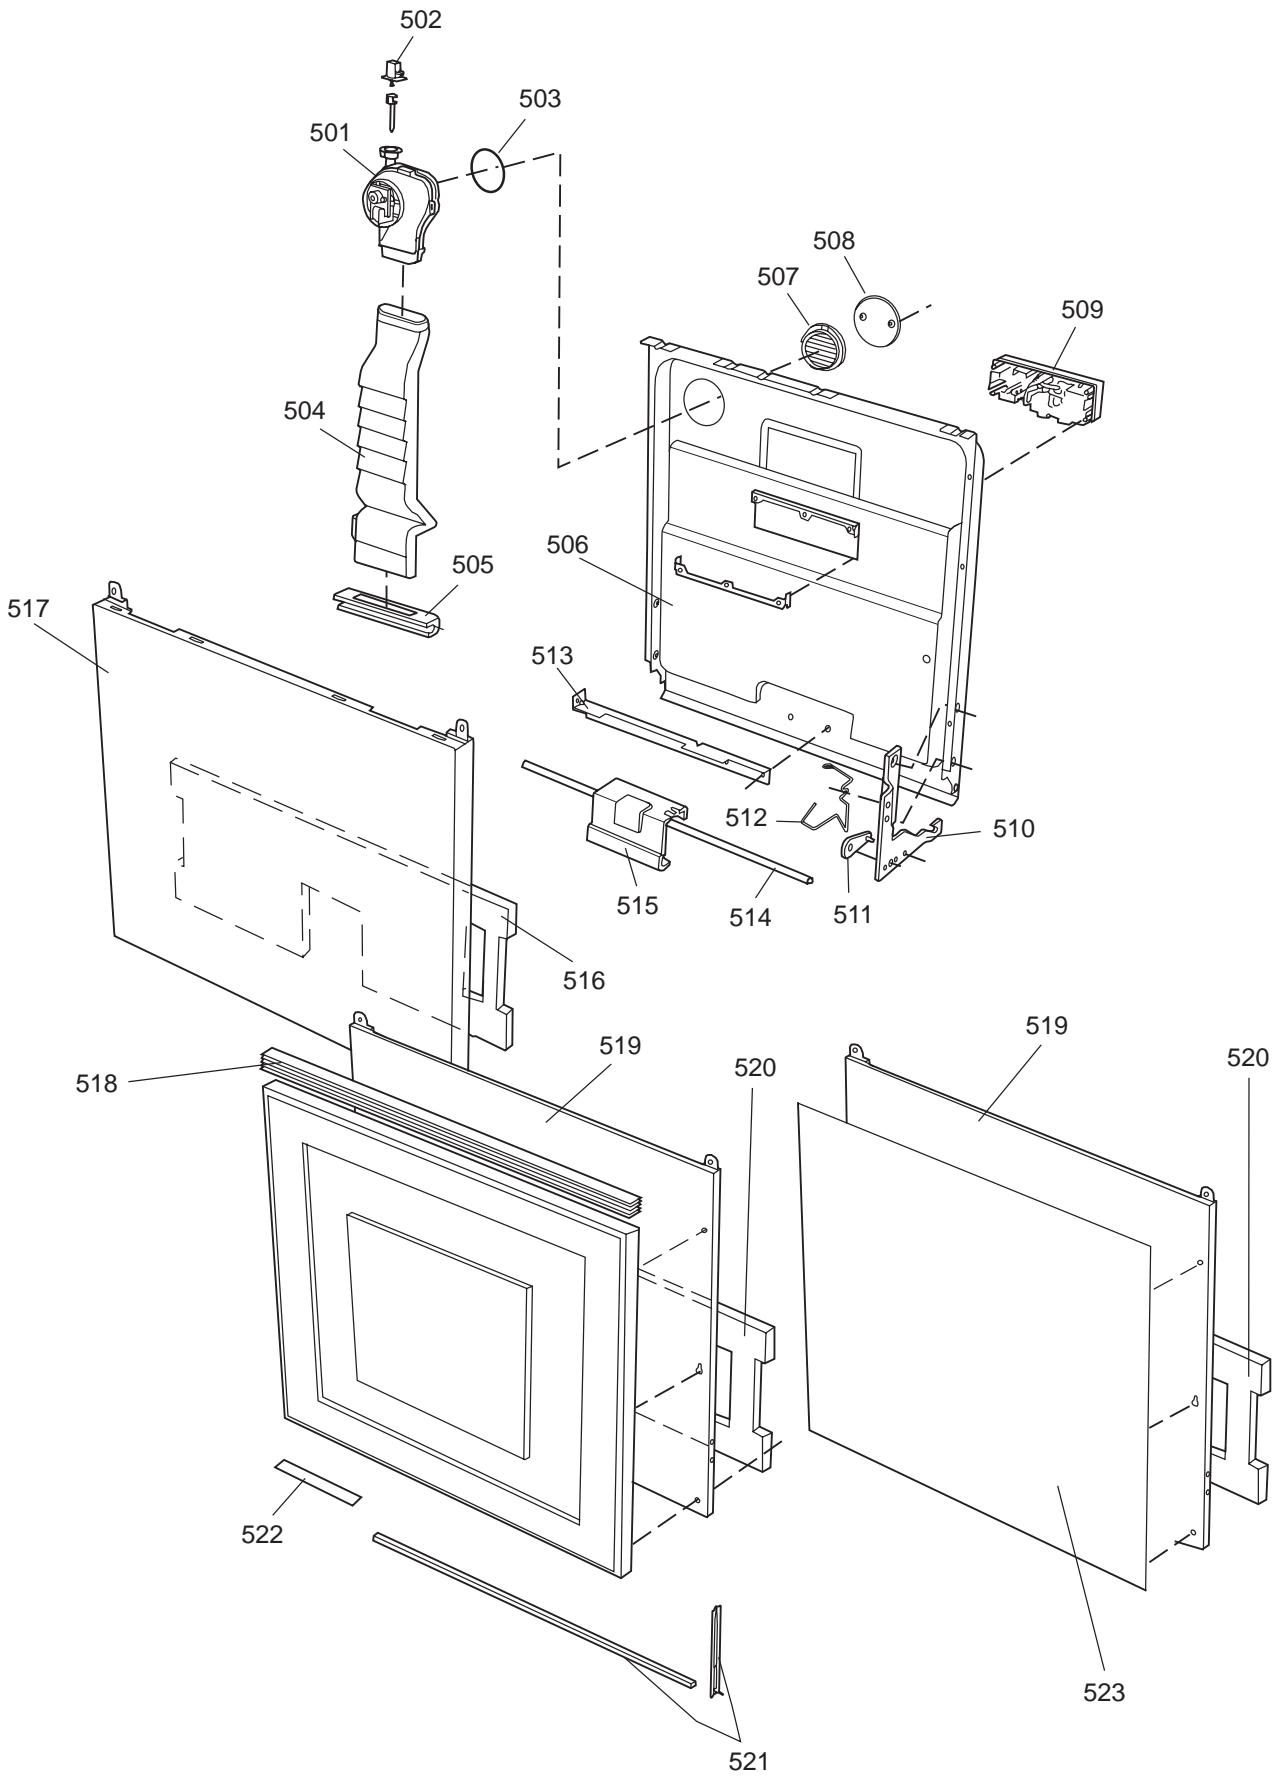

Datum
2003-03-24
Date

PANEL

CONTROL PANEL AND RELATED PARTS

Control panel and related parts

ASKO, 1595 US - SS Bi (DW954)

Pos	Spare part No.	Description	Qty	Comment
601	8057541-33	Door Handle, Black DW 05/06	1 Pcs	
602	8057545	Rotary catch, child safety '	1 Pcs	
603	8057546	SPRING, SafetyCatch 05/06 DW	1 Pcs	
604	8057544	Arm, SafetyCatch 05/06 DW	1 Pcs	
605	8057539	Bracket 4 Switch/Handle 05/0	1 Pcs	
605-a	8902085	Screw 20T for Plastic	2 Pcs	
606	8071098	Cover for Micro Switch	1 Pcs	
607	8055473	Door Switch - DW 05/06	1 Pcs	
608	8057542	Actuator, Doorswitch 05/06 D	1 Pcs	
609	8007078	Spring 02 Handle, DW	1 Pcs	
612	8072468-95	Decor Insert	1 Pcs	
613	8057538-69	Cover Main Switch Black 05'	1 Pcs	
614	8057538-69	Cover Main Switch Black 05'	1 Pcs	
614	8071680-69	Control Panel 05/06 DW	1 Pcs	
621	8060076	Cover, protective 05	1 Pcs	
622	8801201	Board, DW 05/06 (Not FI/Cust	1 Pcs	
622-a	8902053	Screw	2 Pcs	
623	8059767	Thermistor 05/06 DW	1 Pcs	
624	8059861	BASIC HARNESS DOOR DW95E	1 Pc's	
624	8059865	Basic Harness	1 Pcs	
624	8072563	Cable 1595	1 Pcs	
625	8072512-33	Push Buttons	1 Pcs	
690	8073096	INSTR. GENERAL D/WASHER USA	1 Pc's	