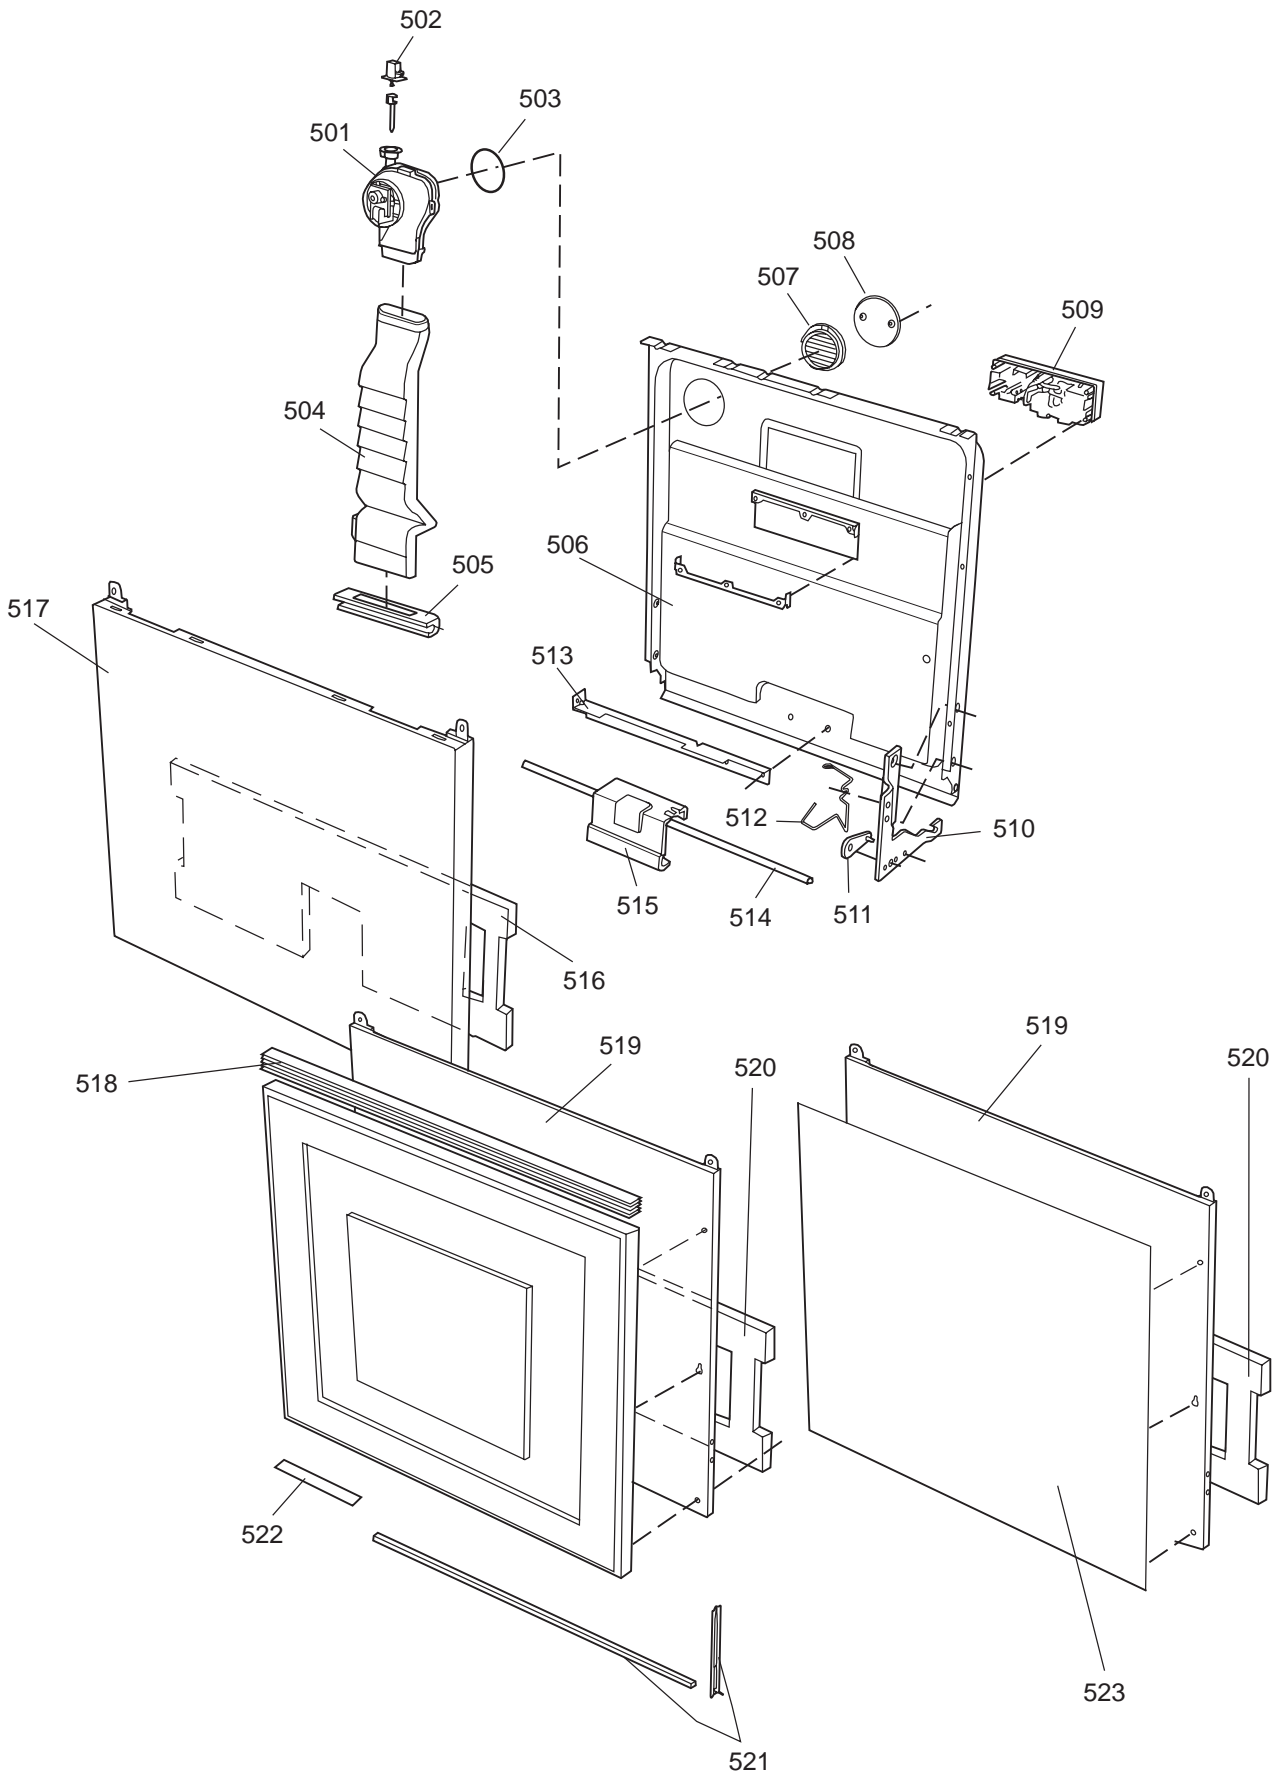

Datum
2003-03-24
Date

PANEL

CONTROL PANEL AND RELATED PARTS

Control panel and related parts

ASKO, 1585 US - SS Bi (DW954)

Pos	Spare part No.	Description	Qty	Comment
601	8057541-33	Door Handle, Black DW 05/06	1 Pcs	
602	8057545	Rotary catch, child safety '	1 Pcs	
603	8057546	SPRING, SafetyCatch 05/06 DW	1 Pcs	
604	8057544	Arm, SafetyCatch 05/06 DW	1 Pcs	
605	8057539	Bracket 4 Switch/Handle 05/0	1 Pcs	
605-a	8902085	Screw 20T for Plastic	2 Pcs	
606	8071098	Cover for Micro Switch	1 Pcs	
607	8055473	Door Switch - DW 05/06	1 Pcs	
608	8057542	Actuator, Doorswitch 05/06 D	1 Pcs	
609	8007078	Spring 02 Handle, DW	1 Pcs	
612	8070898-95	Decor Insert 1585 SS	1 Pcs	
614	8057538-69	Cover Main Switch Black 05'	1 Pcs	
614	8071680-69	Control Panel 05/06 DW	1 Pcs	
621	8060076	Cover, protective 05	1 Pcs	
622	8801201	Board, DW 05/06 (Not FI/Cust	1 Pcs	
622-a	8902053	Screw	2 Pcs	
623	8059767	Thermistor 05/06 DW	1 Pcs	
624	8059861	BASIC HARNESS DOOR DW95E	1 Pc's	
624	8059865	Basic Harness	1 Pcs	
624	8071459	Cable 1585	1 Pcs	
625	8070509-33	Buttons Keyboard 1555	1 Pcs	
690	8071437	INSTRUCTIONS 1585 CA/US	1 Pc's	