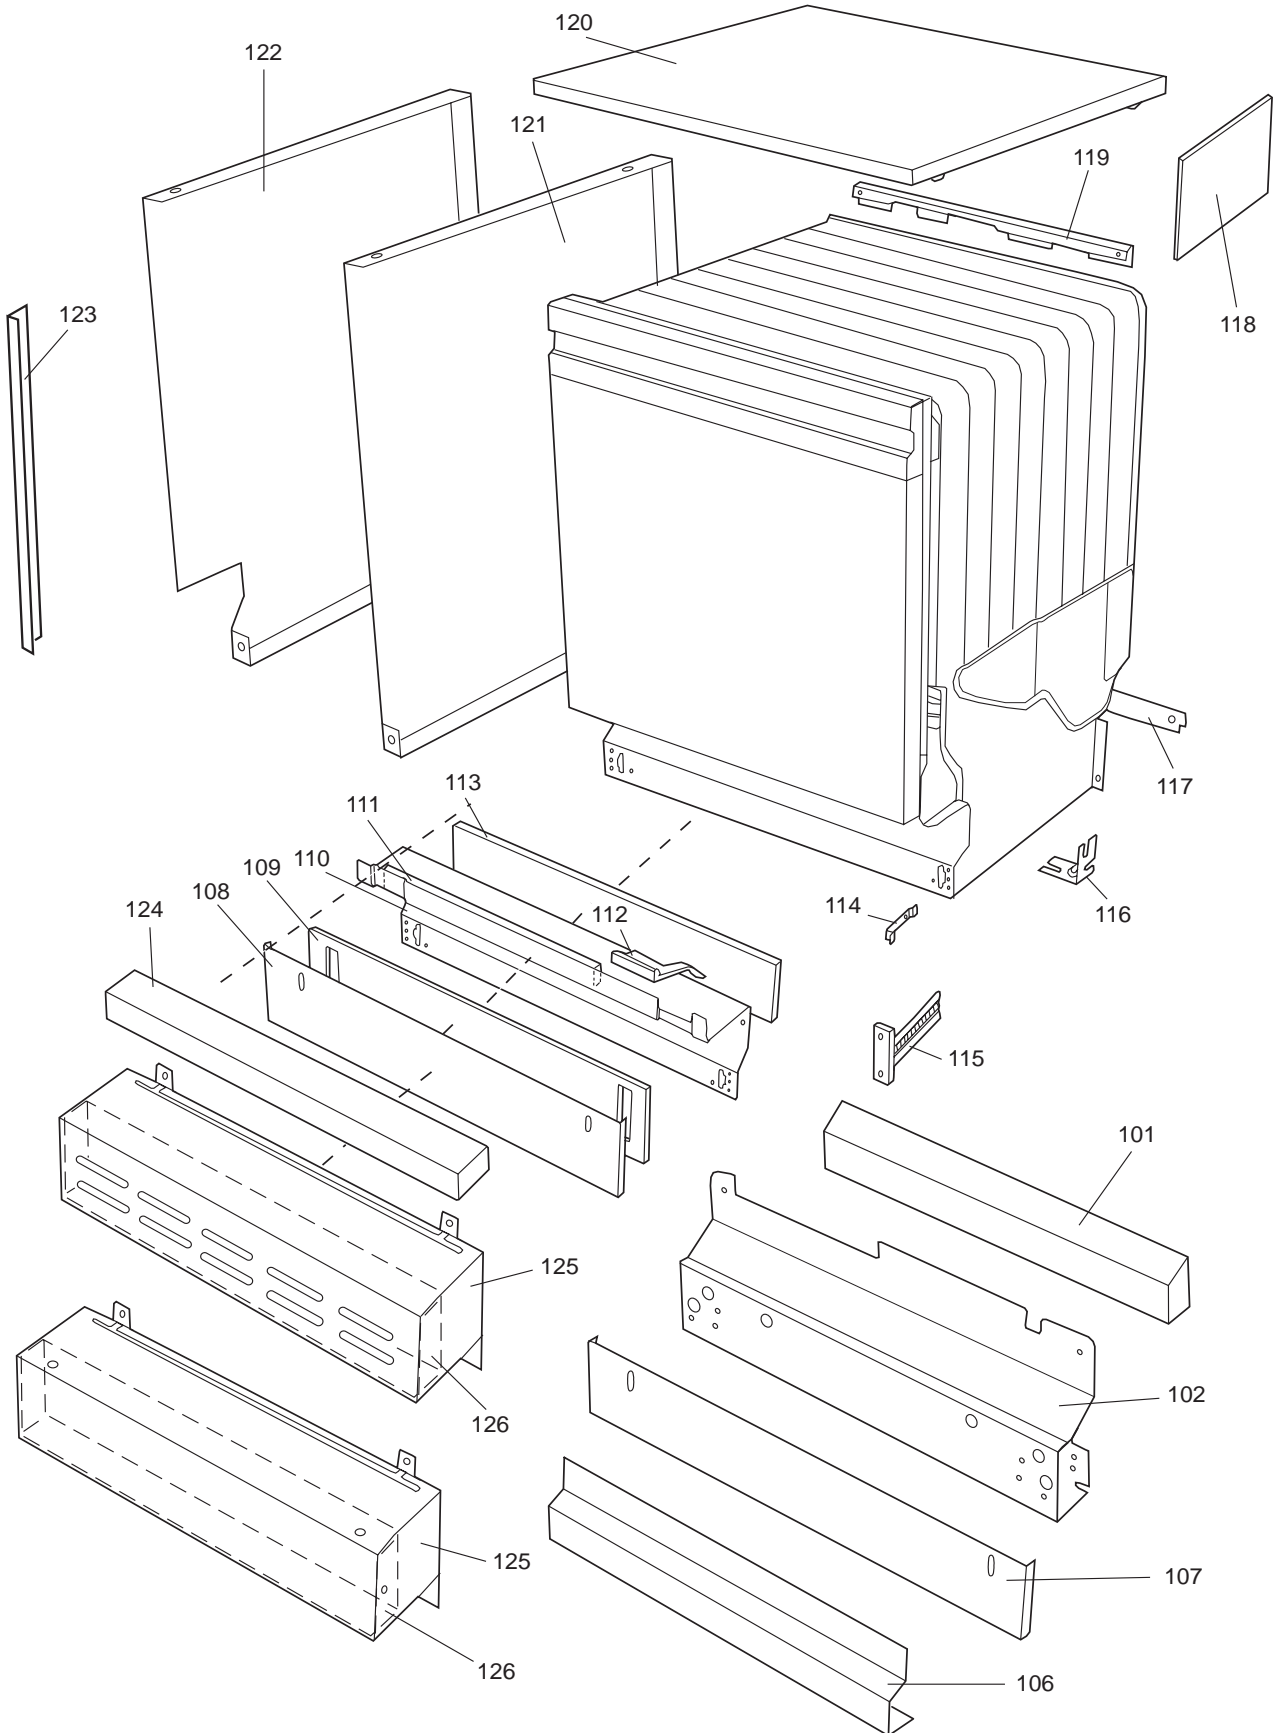

Datum
2003-03-24
Date

YTTERHÖLJE

CASING AND RELATED PARTS

Casing and related parts

ASKO, 1585 US - SS Bi (DW954)

Pos	Spare part No.	Description	Qty	Comment
108	8059758-81	Kick Plate Grey	1 Pcs	
108-a	8900944	Screw Toe Kick 20 Torx	2 Pcs	
109	8070743	Insulation, Toe-Kick 05/06 D	1 Pcs	
110	8057526	Guard Plate DW05 & 06	1 Pcs	
110-a	8902357	Screw	4 Pcs	
111	8060041	Sealing strip, protect plte	1 Pcs	
112	8058486	Drip Guard Overflow 05/06 DW	1 Pcs	
113	8058353	Sound Absorb Guard	1 Pcs	
114	8057550	Spring Adj. Bracket 05/06 DW	2 Pcs	
114-a	8902131	Screw, disc.jh 11-99	2 Pcs	
115	8057549	Bracket/Toe Kick 05/06 DW	2 Pcs	
124	8070615	Sealing Lower Panel DW 05/06	1 Pcs	
125	8057100-95	Lower Cover 05/06 DW	1 Pcs	
125-a	8900352	Screw Access Panel 05/06	2 Pcs	
126	8070612	Insul, lower panel 05 & 06 D	1 Pcs