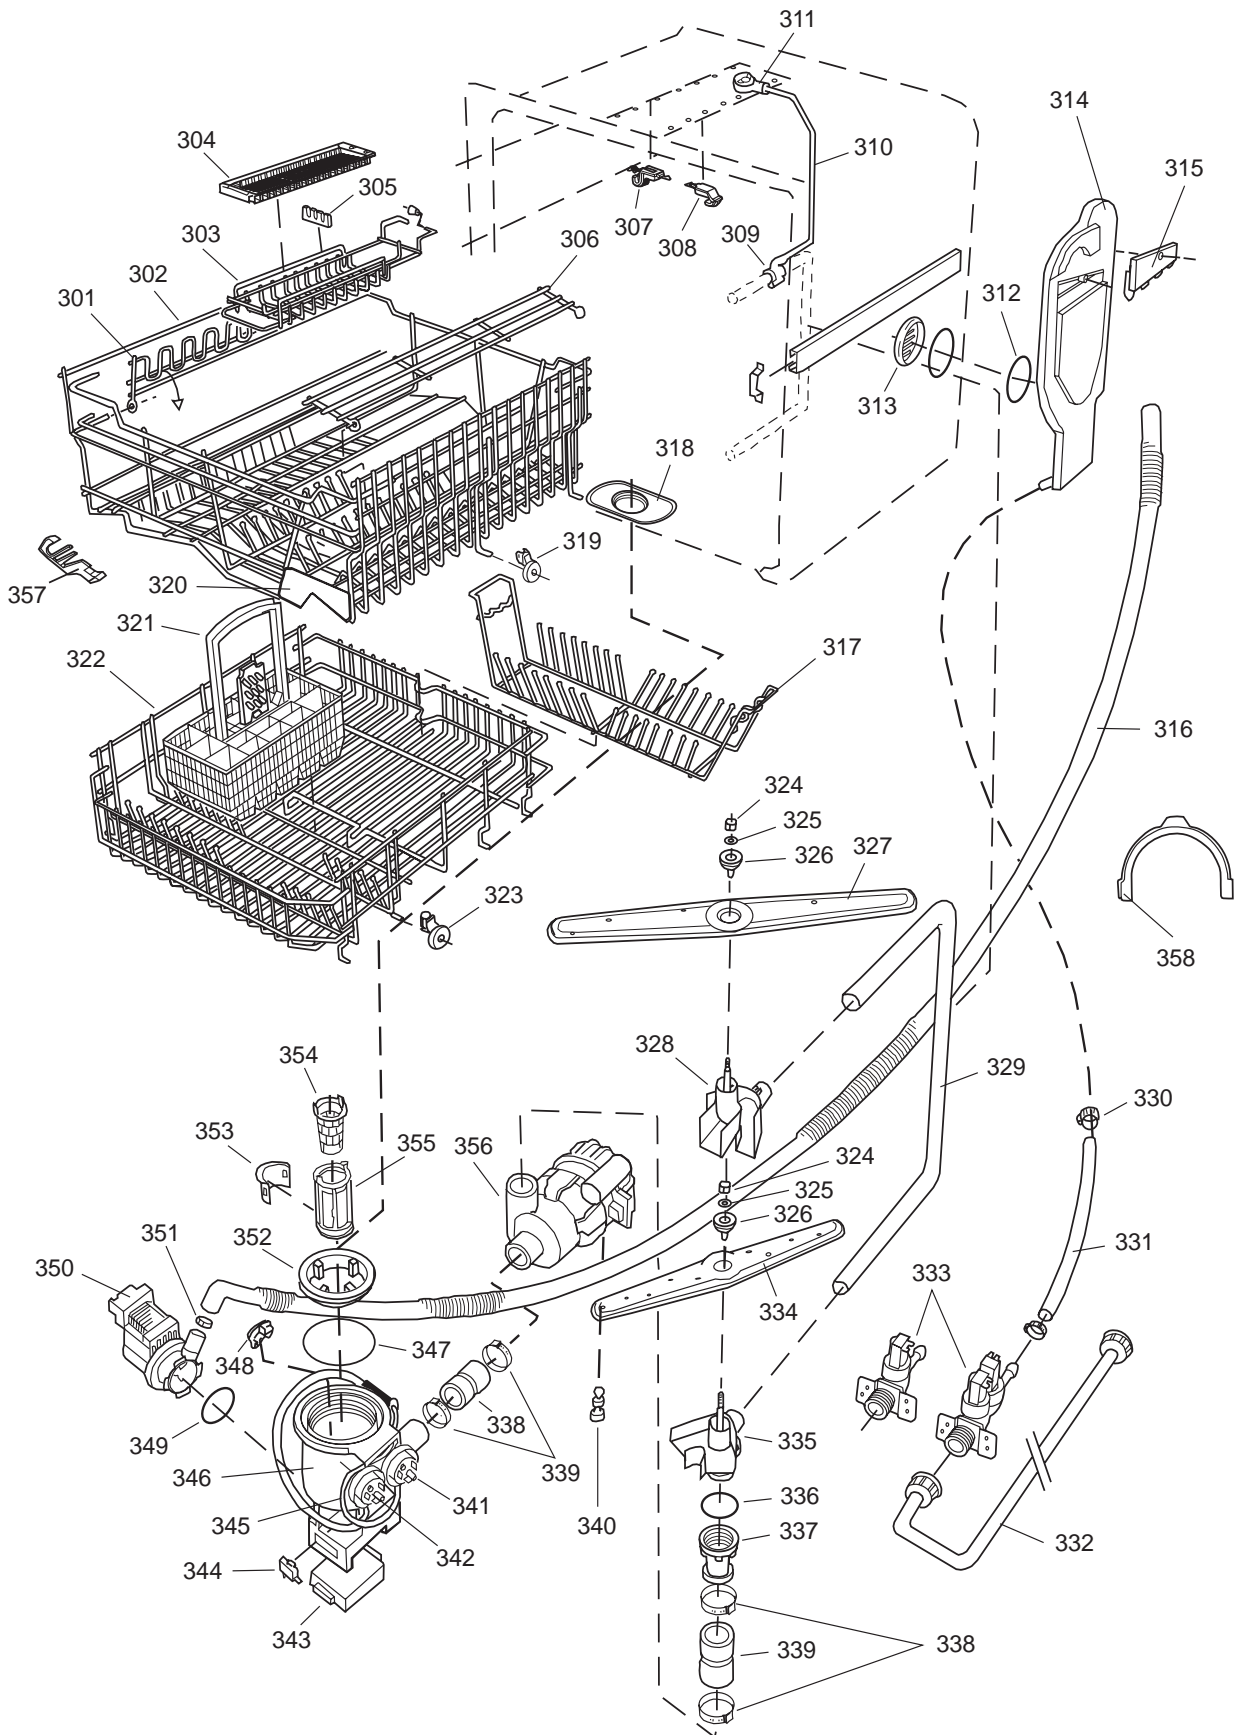

DISKSYSTEM

DISHWASHING SYSTEM

Dishwashing system

ASKO, 1585 US - SS Bi (DW954)

Pos	Spare part No.	Description	Qty	Comment
301	8071337-36	Cup Shelf Wine Glass 05/06 D	1 Pcs	
302	8801236-36	Upper Basket Gray	1 Pcs	
302	8801199-36	Rack, Upper 05 & 06 DW	1 Pcs	with cup shelf
306	8071336-36	Cup Shelf 05/06 DW	1 Pcs	
313	8057536-77	Lockring Airbreak Gray	1 Pcs	
314	8057514	Sub To 8801234	1 Pcs	
316	8070304	Drain Hose 05/06 DW	1 Pcs	
316-a	8052239	Hose Clamp, Squeeze	1 Pcs	
316-b	8053642	Hose Clip	1 Pcs	
318	8059740	Strainer Upper 05/06 DW	1 Pcs	
319	8058498-77	Wheel, Upper Basket 05/06 DW	4 Pcs	
320	8057506-77	Knife Stop	1 Pcs	
321	8801089-77	Cutlery Basket 05/06 DW	1 Pcs	
322	8801200-36	Lower Basket 05/06 DW	1 Pcs	
322	8070043-36	Lower Basket 1325/1706	1 Pcs	
323	8009516-77	Rack Wheels Lower 05/06 DW	8 Pcs	
324	8901262	Nut for Spray Arm 05	2 Pcs	
325	8052095	Ceramic Washer, Spray Arm 05	2 Pcs	
326	8057070-77	Spray Arm Insert 05/06 DW	2 Pcs	
327	8072695	Spray Arm - Upper 05/06 DW	1 Pcs	
328	8057068-77	Spray Pipe Bearing Upper	1 Pcs	
329	8057063	Spray pipe, inner 05	1 Pcs	
330	8052189	Hose Clamp, Squeeze	2 Pcs	
331	8070622	Ruber Hose	1 Pcs	
333	8072121	Fill Valve, Single 05/06 DW.	1 Pcs	
333-a	8902087	Screw, Plastic Housing 20 To	2 Pcs	
334	8072692	Spray Arm - Lower 05/06 DW	1 Pcs	
335	8057067-77	Lower Washarm Support 05/06	1 Pcs	
336	8901755	O-Ring Seal	1 Pcs	
337	8057069	Retainer Nut SprayArm 05/06	1 Pcs	
338	8052097	Hose Clamp, Circ. Pump 05/06	4 Pcs	
339	8057484	Hose, Circ. Pump 05/06 DW	2 Pcs	
340	8055095	BUFFER, Circumpump 03/04 DW	1 Pcs	
341	8071024	Level Switch 05/06 DW	1 Pcs	
343	8057053	Subs to 8075110	1 Pcs	
344	8060068	Micro Switch,Overfill 05/06	1 Pcs	
345	8058500	Hose Pressure Sw. 05/06 DW	1 Pcs	
346	8801123	Replaces 8075197-77. Sump 05	1 Pcs	
347	8058503	O-Ring, Sump 05/06 DW	1 Pcs	
348	8057487-79	Sump Plug DW 05/06 Cleanout	1 Pcs	
349	8002584	O-Ring, Drain Pump 05/06 DW	1 Pcs	
350	8072032	Drain Pump 05/06 DW	1 Pcs	
351	8052239	Hose Clamp, Squeeze	1 Pcs	
352	8057488	Locking ring, bottom well 05	1 Pcs	
353	8058454	Cover Str. Basket 05/06 DW	1 Pcs	
354	8057972-77	Strainer Basket Grey 05/06 D	1 Pcs	
355	8057486-77	Filter, fine 05 & 06 DW	1 Pcs	
356	8071250	Circ. Pump 05/06 DW	1 Pcs	
356-a	8075380	capacitor D3000	1 Pcs	
357	8071214-77	Knife Holder 05/06 DW	2 Pcs	
358	8050805	GOOSE NECK for DRAIN HOSE	1 Pcs	
358	8072528-77	Holder Outlet Hose	1 Pcs	