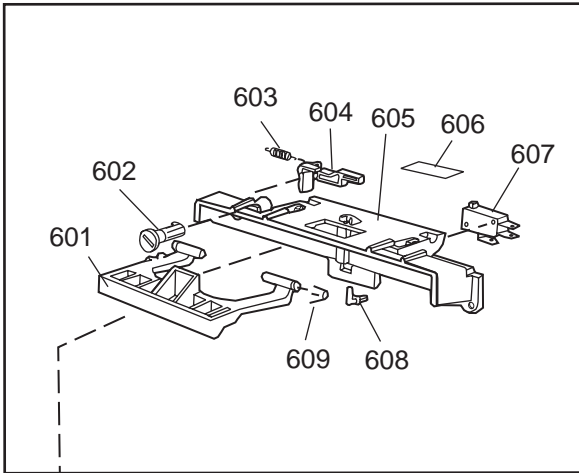

Casing and related parts

ASKO, 1555 US - White Bi (DW954)

Pos	Spare part No.	Description	Qty	Comment
108	8059758-0	Toe Kick, White DW 05/06 US	1 Pcs	
108-a	8900944-0	Screw, white 20 torx	2 Pcs	
109	8070743	Insulation, Toe-Kick 05/06 D	1 Pcs	
110	8057526	Guard Plate DW05 & 06	1 Pcs	
110-a	8902357	Screw	4 Pcs	
111	8060041	Sealing strip, protect plte	1 Pcs	
112	8058486	Drip Guard Overflow 05/06 DW	1 Pcs	
113	8058353	Sound Absorb Guard	1 Pcs	
114	8057550	Spring Adj. Bracket 05/06 DW	2 Pcs	
114-a	8902131	Screw, disc.jh 11-99	2 Pcs	
115	8057549	Bracket/Toe Kick 05/06 DW	2 Pcs	
124	8070615	Sealing Lower Panel DW 05/06	1 Pcs	
125	8057100-S-0	Lower Panel, 05/06 DW	1 Pcs	
125-a	8900352	Screw Access Panel 05/06	2 Pcs	
125-b	8009769	Plug - Decor Frame White	4 Pcs	
126	8070612	Insul, lower panel 05 & 06 D	1 Pcs	

Datum
2003-03-24
Date

PANEL

CONTROL PANEL AND RELATED PARTS

Control panel and related parts

ASKO, 1555 US - White Bi (DW954)

Pos	Spare part No.	Description	Qty	Comment
601	8057541-0	Door Handle White 05/06 DW	1 Pcs	
602	8057545	Rotary catch, child safety '	1 Pcs	
603	8057546	SPRING, SafetyCatch 05/06 DW	1 Pcs	
604	8057544	Arm, SafetyCatch 05/06 DW	1 Pcs	
605	8057539	Bracket 4 Switch/Handle 05/0	1 Pcs	
605-a	8902085	Screw 20T for Plastic	2 Pcs	
606	8071098	Cover for Micro Switch	1 Pcs	
607	8055473	Door Switch - DW 05/06	1 Pcs	
608	8057542	Actuator, Doorswitch 05/06 D	1 Pcs	
609	8007078	Spring 02 Handle, DW	1 Pcs	
612	8070503-0	Decor Inserts White 1555	1 Pcs	
614	8057538-0	back for decor insert	1 Pcs	
614	8071680-0	Front Panel Asko Compl.	1 Pcs	
621	8060076	Cover, protective 05	1 Pcs	
622	8801201	Board, DW 05/06 (Not FI/Cust	1 Pcs	
622-a	8902053	Screw	2 Pcs	
623	8059767	Thermistor 05/06 DW	1 Pcs	
624	8070054	Cable set 1555	1 Pcs	
624	8059861	BASIC HARNESS DOOR DW95E	1 Pc's	
624	8059865	Basic Harness	1 Pcs	
625	8070509-0	Push Buttons 1555 White	1 Pcs	
690	8071179	INSTRUCTIONS 1555 CA/US	1 Pc's	
690	8070234	INSTRUCTIONS 1555 CA/US	1 Pc's	