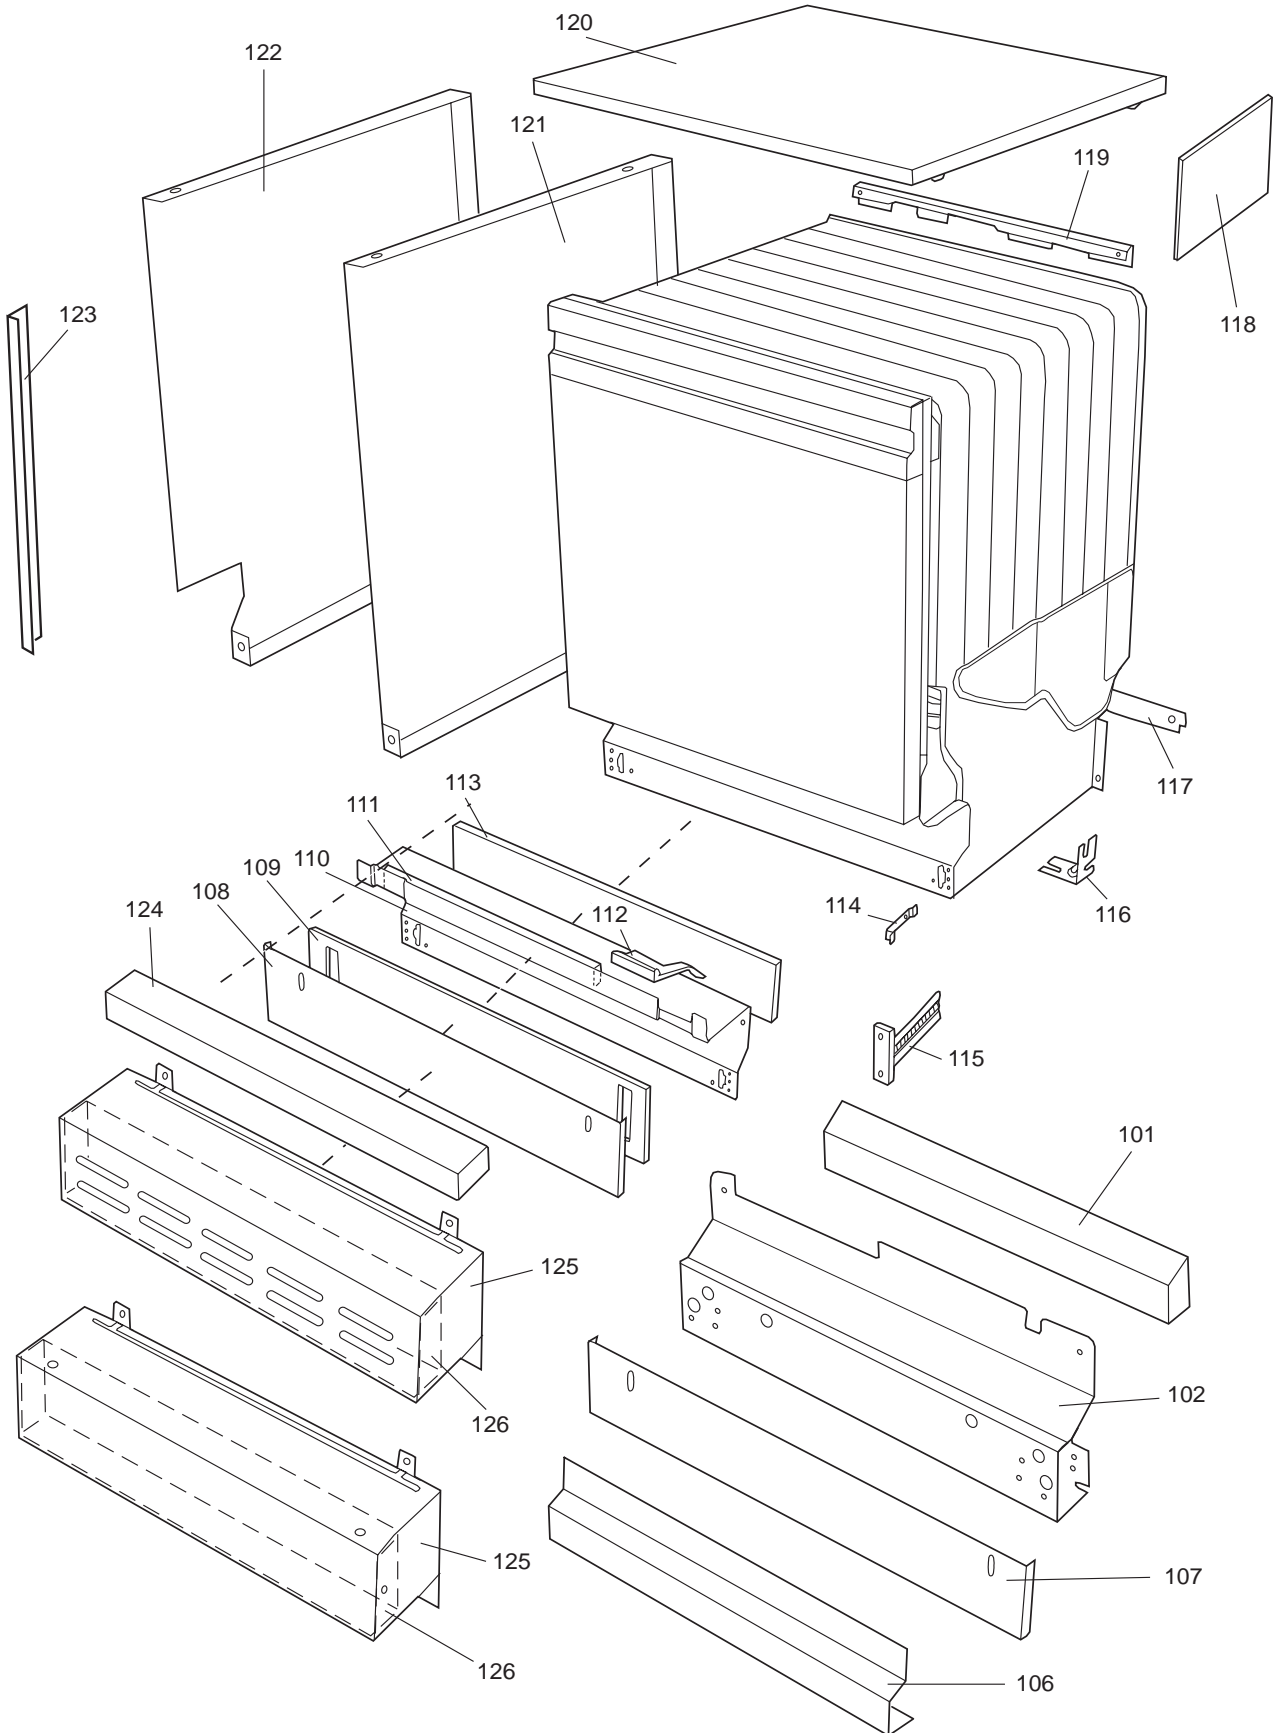

Casing and related parts

ASKO, 1555 US - White Bi (DW954)

Pos	Spare part No.	Description	Qty	Comment
108	8059758-0	Toe Kick, White DW 05/06 US	1 Pcs	
108-a	8900944-0	Screw, white 20 torx	2 Pcs	
109	8070743	Insulation, Toe-Kick 05/06 D	1 Pcs	
110	8057526	Guard Plate DW05 & 06	1 Pcs	
110-a	8902357	Screw	4 Pcs	
111	8060041	Sealing strip, protect plte	1 Pcs	
112	8058486	Drip Guard Overflow 05/06 DW	1 Pcs	
113	8058353	Sound Absorb Guard	1 Pcs	
114	8057550	Spring Adj. Bracket 05/06 DW	2 Pcs	
114-a	8902131	Screw, disc.jh 11-99	2 Pcs	
115	8057549	Bracket/Toe Kick 05/06 DW	2 Pcs	
124	8070615	Sealing Lower Panel DW 05/06	1 Pcs	
125	8057100-S-0	Lower Panel, 05/06 DW	1 Pcs	
125-a	8900352	Screw Access Panel 05/06	2 Pcs	
125-b	8009769	Plug - Decor Frame White	4 Pcs	
126	8070612	Insul, lower panel 05 & 06 D	1 Pcs