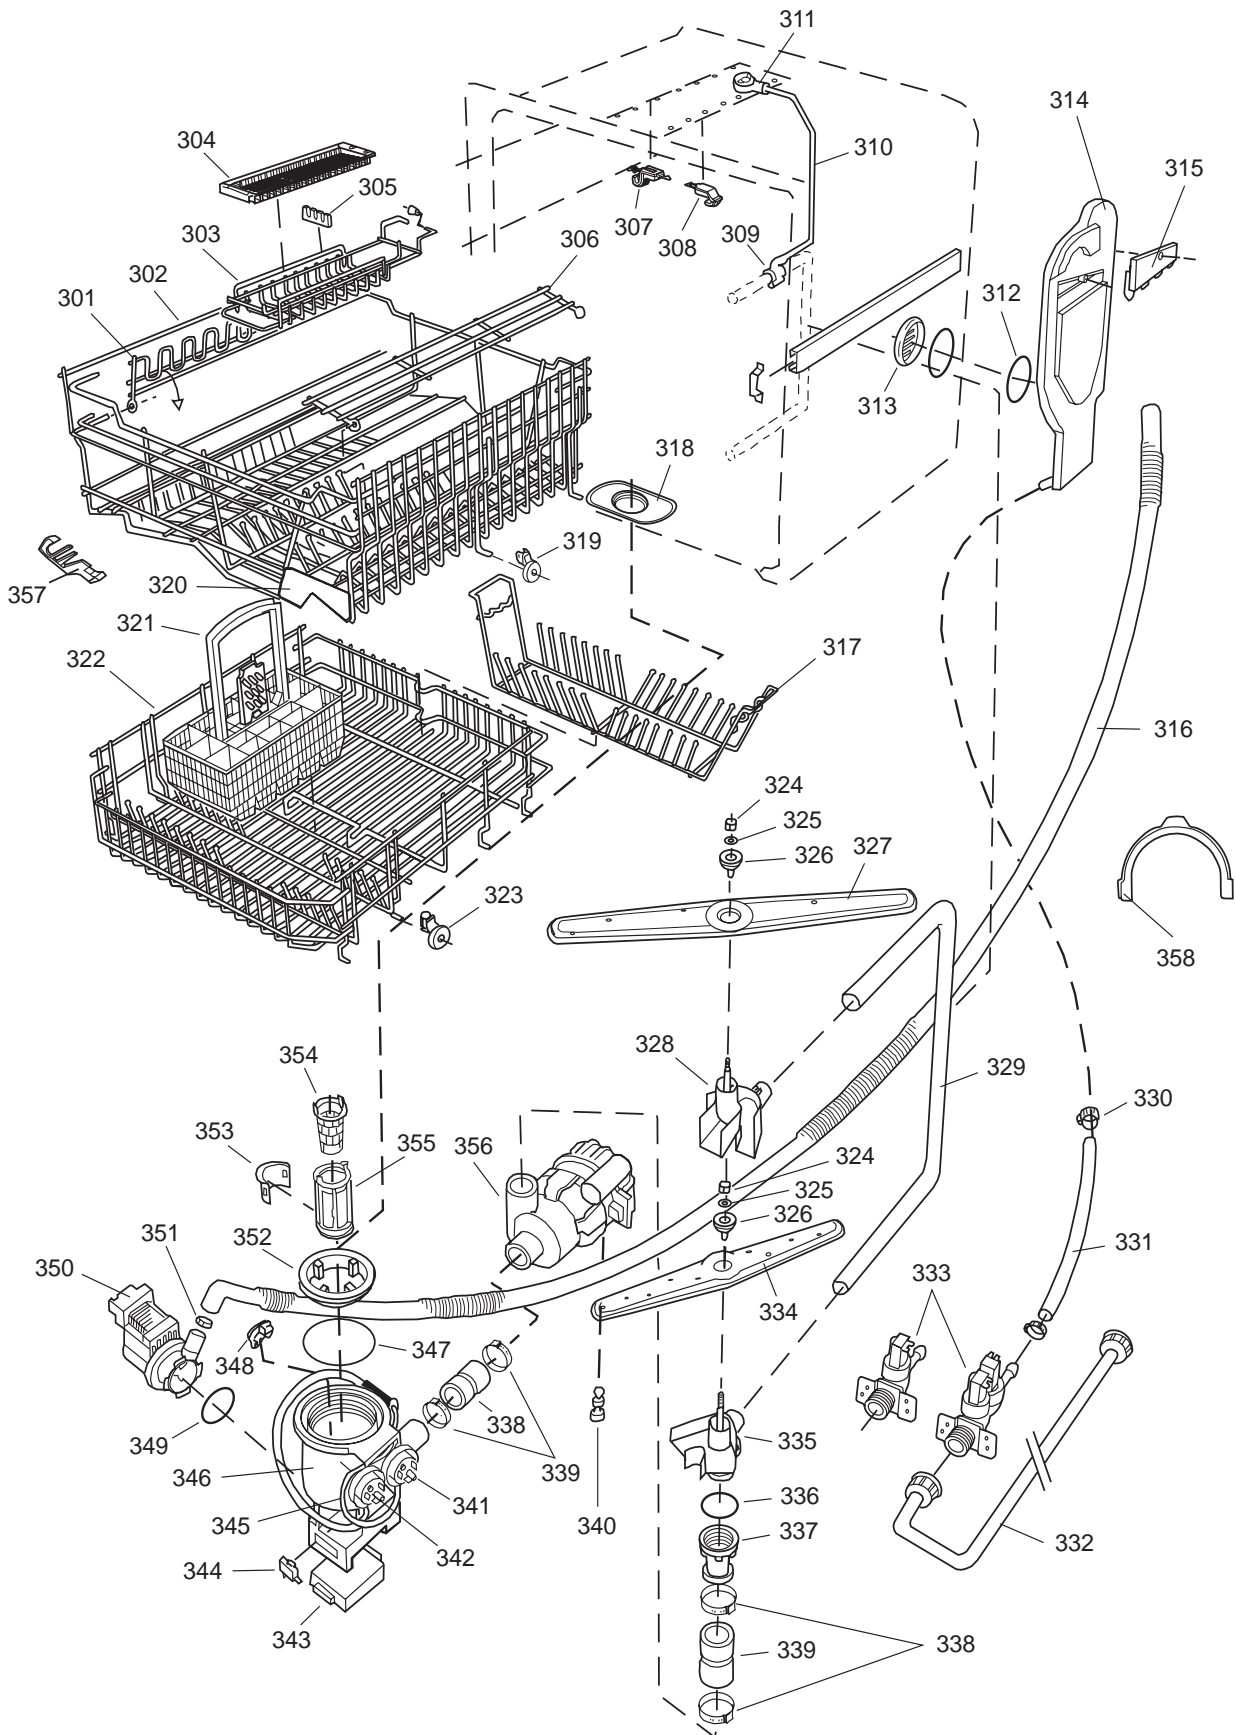

DISKSYSTEM

DISHWASHING SYSTEM

Dishwashing system

ASKO, 1555 US - White Bi (DW954)

Pos	Spare part No.	Description	Qty	Comment
301	8071337-36	Cup Shelf Wine Glass 05/06 D	1 Pcs	
302	8801199-36	Rack, Upper 05 & 06 DW	1 Pcs	with cup shelf
303	8057058-36	Basket knife box 05	1 Pcs	
304	8053376-77	Long Rack - Silverware Upper	1 Pcs	
305	8057505-77	Knife Holder DW 05/06	1 Pcs	
306	8071336-36	Cup Shelf 05/06 DW	1 Pcs	
307	8057502	Clip, Upper Knife Rack DW	1 Pcs	
308	8058453	Clip, Knife Basket 1800's DW	1 Pcs	
309	8057504-77	Spray Pipe Grommet Lower Gre	1 Pcs	
310	8057500	Spray pipe 05	1 Pcs	
311	8057503-77	Spray Pipe Grommet Upper Gra	1 Pcs	
313	8057536-77	Lockring Airbreak Gray	1 Pcs	
314	8057514	Sub To 8801234	1 Pcs	
316	8070304	Drain Hose 05/06 DW	1 Pcs	
316-a	8052239	Hose Clamp, Squeeze	1 Pcs	
316-b	8053642	Hose Clip	1 Pcs	
318	8059740	Strainer Upper 05/06 DW	1 Pcs	
319	8058498-77	Wheel, Upper Basket 05/06 DW	4 Pcs	
321	8801089-77	Cutlery Basket 05/06 DW	1 Pcs	
322	8801200-36	Lower Basket 05/06 DW	1 Pcs	
323	8009516-77	Rack Wheels Lower 05/06 DW	8 Pcs	
324	8901262	Nut for Spray Arm 05	2 Pcs	
325	8052095	Ceramic Washer, Spray Arm 05	2 Pcs	
326	8057070-77	Spray Arm Insert 05/06 DW	2 Pcs	
327	8072695	Spray Arm - Upper 05/06 DW	1 Pcs	
328	8057068-77	Spray Pipe Bearing Upper	1 Pcs	
329	8057063-D	Spray pipe w/upper cutlery	1 Pcs	
329	8057063	Spray pipe, inner 05	1 Pcs	
330	8052189	Hose Clamp, Squeeze	2 Pcs	
331	8070622	Ruber Hose	1 Pcs	
333	8072123	Fill Valve, Double 05/06 DW.	1 Pcs	
333-a	8902087	Screw, Plastic Housing 20 To	2 Pcs	
334	8072692	Spray Arm - Lower 05/06 DW	1 Pcs	
335	8057067-77	Lower Washarm Support 05/06	1 Pcs	
336	8901755	O-Ring Seal	1 Pcs	
337	8057069	Retainer Nut SprayArm 05/06	1 Pcs	
338	8052097	Hose Clamp, Circ. Pump 05/06	4 Pcs	
339	8057484	Hose, Circ. Pump 05/06 DW	2 Pcs	
340	8055095	BUFFER, Circumpump 03/04 DW	1 Pcs	
341	8071024	Level Switch 05/06 DW	1 Pcs	
343	8057053	Subs to 8075110	1 Pcs	
344	8060068	Micro Switch,Overfill 05/06	1 Pcs	
345	8058500	Hose Pressure Sw. 05/06 DW	1 Pcs	
346	8801123	Replaces 8075197-77. Sump 05	1 Pcs	
347	8058503	O-Ring, Sump 05/06 DW	1 Pcs	
348	8057487-79	Sump Plug DW 05/06 Cleanout	1 Pcs	
349	8002584	O-Ring, Drain Pump 05/06 DW	1 Pcs	
350	8057083	DRAINPUMP Repl.by 8072032	1 Pcs	
350	8072032	Drain Pump 05/06 DW	1 Pcs	
351	8052239	Hose Clamp, Squeeze	1 Pcs	
352	8057488	Locking ring, bottom well 05	1 Pcs	
353	8058454	Cover Str. Basket 05/06 DW	1 Pcs	
354	8057972-77	Strainer Basket Grey 05/06 D	1 Pcs	
355	8057486-77	Filter, fine 05 & 06 DW	1 Pcs	
356	8071250	Circ. Pump 05/06 DW	1 Pcs	
356-a	8075380	capacitor D3000	1 Pcs	
358	8072528-77	Holder Outlet Hose	1 Pcs	
358	8050805	GOOSE NECK for DRAIN HOSE	1 Pcs