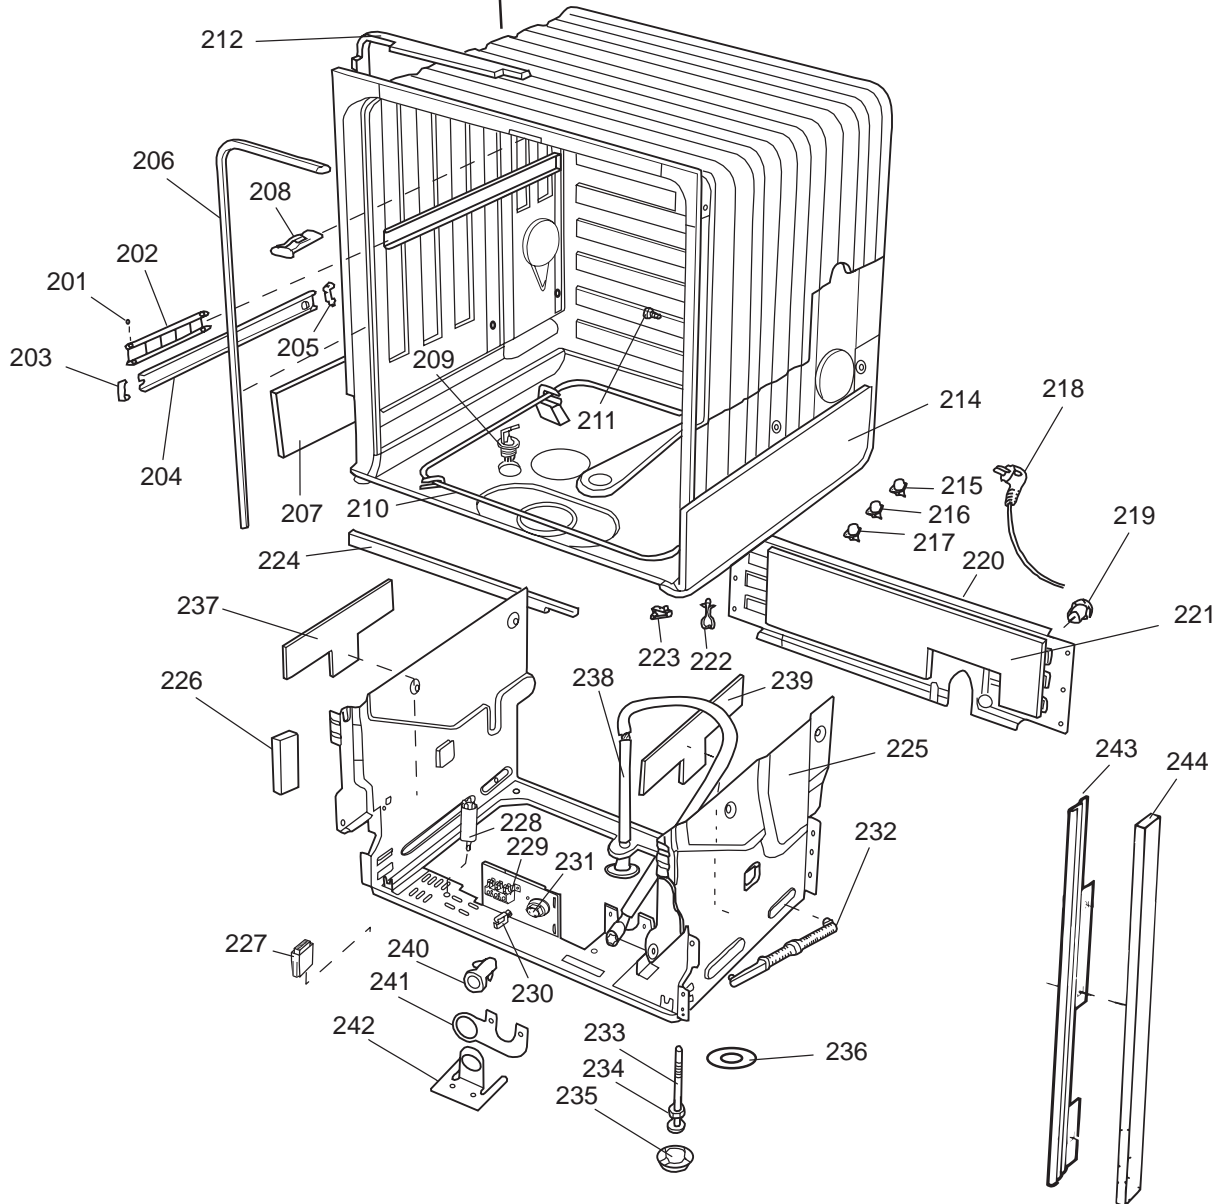

Datum

2003-03-24

Date

BEHÅLLARE

CONTAINER AND RELATED PARTS

Container and related parts

ASKO, 1555 US - White Bi (DW954)

Pos	Spare part No.	Description	Qty	Comment
201	8057977	Bearing Upper Rail 05/06 DW	8 Pcs	
202	8058638-77	Ball Holder, Upper Rail DW	2 Pcs	
203	8057979-77	Rack Stop Grey 05/06 DW	2 Pcs	
204	8057052	Guide Rail '05 '06 DW	2 Pcs	
205	8057978-77	Rail Stop - Back Grey 05/06	2 Pcs	
206	8057489	Tub Seal 05/06 DW	1 Pcs	
207	8060034	Sound absorbing slab,casing	1 Pcs	
208	8801098	Lock Catch Kit 05'06 D/W	1 Pcs	
210	8002370	Protective Collar	2 Pcs	
210	8057077	Heating Element DW 05/06 140	1 Pcs	
211	8901110	Screw w/O-Ring DW 05/06 25-T	4 Pcs	
212	8070613	Sealing Strip Casing	1 Pcs	
214	8060035	Sound absorbing slab,casing	1 Pcs	
216	8002579	T-Stat 05/06 DW Overheat	1 Pcs	
222	8070142	Cable holder, rear 05	1 Pcs	
223	8058495	Cable holder, door 05	1 Pcs	
224	8060033	Sound Absorb	1 Pcs	
225	8057523	Bottom and Side support '05	1 Pcs	
228	8058558	RFI 05/06 WM	1 Pcs	
229	8050251	Terminal Block DW All	1 Pcs	
229-a	8900357	Screw, terminal block	1 Pcs	
230	8059991	Cable holder, supply line 05	1 Pcs	
231	8006948	Grommet	1 Pcs	
232	8058491-77	Door Spring 05/06 for 0-7 lb	2 Pcs	
233	8057062	Subs to 8074877	4 Pcs	
234	8901156	Nut, Levelling Legs	4 Pcs	
235	8051957	Slide, foot 02 DW	2 Pcs	
236	8072119	Washer	4 Pcs	
239	8058352	Sound Absorb Outer	2 Pcs	
241	8060255	No longer Avail. po# 8008- H	1 Pcs	
242	8070495	Inlet Valve Mount	1 Pcs	
242-a	8900327	Screw 20 Torx, Self Tapping	2 Pcs	
243	8059761-0	Filler Strip - Left DW - Whi	1 Pcs	
243	8059762-0	Filler Strip, Right 05/06 DW	1 Pcs	
243-a	8900646	Screw 20 Torx SS	4 Pcs	
244	8070614	Insulation,fill strip 05&06	2 Pcs	
245	8054916	Reflector, light DW	1 Pcs	
246	8054915	Protection Lamp	1 Pcs	
247	8053087	Interior Light, Housing All	1 Pcs	
247-a	8901097	Screw, Terminal	1 Pcs	
247-b	8901242	Nut	1 Pcs	
247-c	8901413	Lock Washer, laundry tops	1 Pcs	
248	8901763	O-Ring, Interior Light All D	1 Pcs	
249	8053086	Lock Ring Light 05/06 DW	1 Pcs	
250	8901592	Filter Dryer Clip	2 Pcs	
251	8055148	Interior Light Bulb DW	1 Pcs	
252	8059968	Cable channel, light 05	1 Pcs	
253	8058469	Micro switch, light 05	1 Pcs	
254	8054907	BRACKET, LAMP SWITCH	1 Pcs	
254-a	8902087	Screw, Plastic Housing 20 To	1 Pcs	