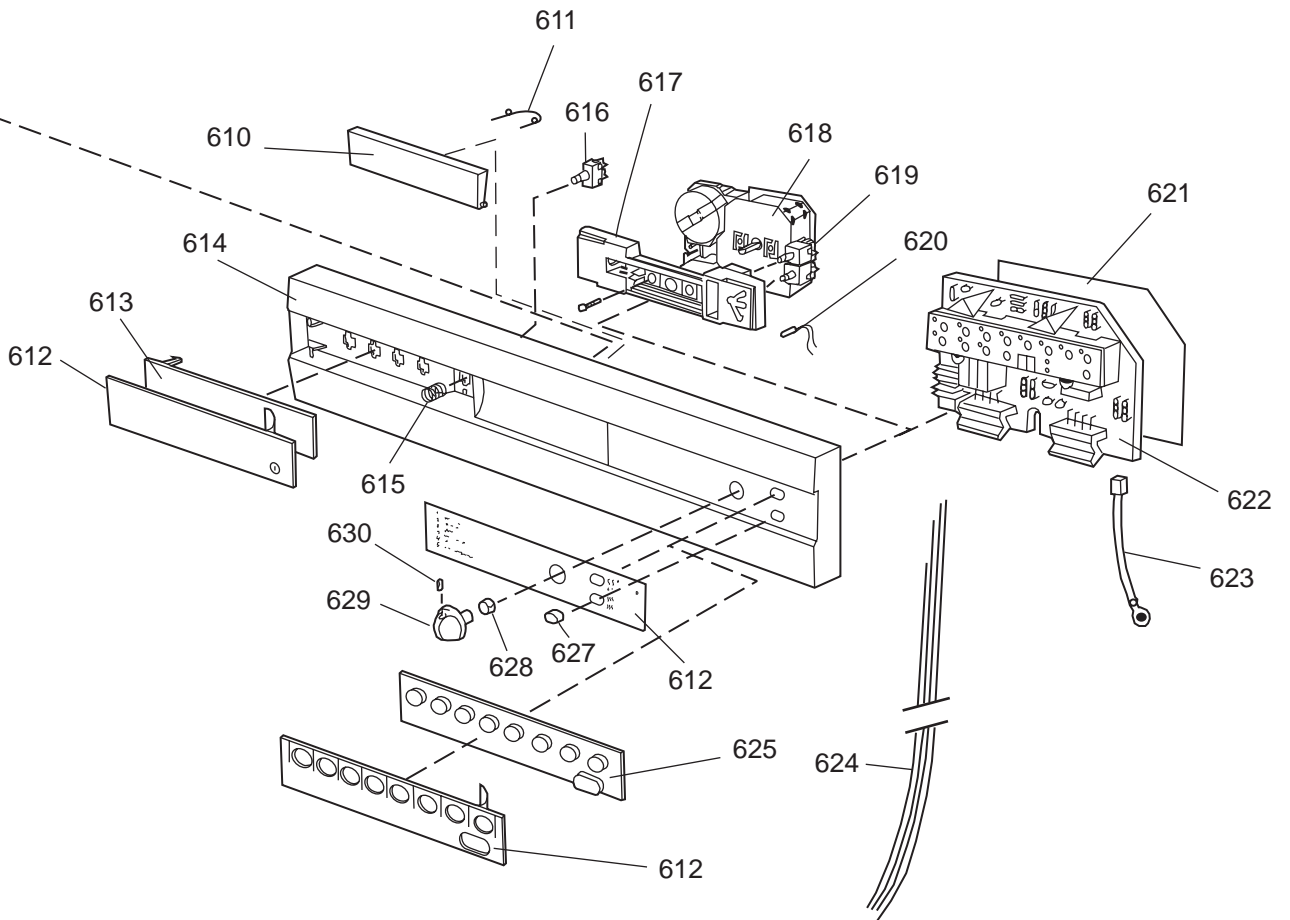

Casing and related parts

ASKO, 1555 US - White Bi (DW954)

Pos	Spare part No.	Description	Qty	Comment
108	8059758-0	Toe Kick, White DW 05/06 US	1 Pcs	
108-a	8900944-0	Screw, white 20 torx	2 Pcs	
109	8070743	Insulation, Toe-Kick 05/06 D	1 Pcs	
110	8057526	Guard Plate DW05 & 06	1 Pcs	
110-a	8902357	Screw	4 Pcs	
111	8060041	Sealing strip, protect plte	1 Pcs	
112	8058486	Drip Guard Overflow 05/06 DW	1 Pcs	
113	8058353	Sound Absorb Guard	1 Pcs	
114	8057550	Spring Adj. Bracket 05/06 DW	2 Pcs	
114-a	8902131	Screw, disc.jh 11-99	2 Pcs	
115	8057549	Bracket/Toe Kick 05/06 DW	2 Pcs	
124	8070615	Sealing Lower Panel DW 05/06	1 Pcs	
125	8057100-S-0	Lower Panel, 05/06 DW	1 Pcs	
125-a	8900352	Screw Access Panel 05/06	2 Pcs	
125-b	8009769	Plug - Decor Frame White	4 Pcs	
126	8070612	Insul, lower panel 05 & 06 D	1 Pcs	

Datum
2003-03-24
Date

PANEL

CONTROL PANEL AND RELATED PARTS

Control panel and related parts

ASKO, 1555 US - White Bi (DW954)

Pos	Spare part No.	Description	Qty	Comment
601	8057541-0	Door Handle White 05/06 DW	1 Pcs	
602	8057545	Rotary catch, child safety '	1 Pcs	
603	8057546	SPRING, SafetyCatch 05/06 DW	1 Pcs	
604	8057544	Arm, SafetyCatch 05/06 DW	1 Pcs	
605	8057539	Bracket 4 Switch/Handle 05/0	1 Pcs	
605-a	8902085	Screw 20T for Plastic	2 Pcs	
606	8071098	Cover for Micro Switch	1 Pcs	
607	8055473	Door Switch - DW 05/06	1 Pcs	
608	8057542	Actuator, Doorswitch 05/06 D	1 Pcs	
609	8007078	Spring 02 Handle, DW	1 Pcs	
612	8070503-0	Decor Inserts White 1555	1 Pcs	
614	8057538-0	back for decor insert	1 Pcs	
614	8071680-0	Front Panel Asko Compl.	1 Pcs	
621	8060076	Cover, protective 05	1 Pcs	
622	8801201	Board, DW 05/06 (Not FI/Cust	1 Pcs	
622-a	8902053	Screw	2 Pcs	
623	8059767	Thermistor 05/06 DW	1 Pcs	
624	8070054	Cable set 1555	1 Pcs	
624	8059861	BASIC HARNESS DOOR DW95E	1 Pc's	
624	8059865	Basic Harness	1 Pcs	
625	8070509-0	Push Buttons 1555 White	1 Pcs	
690	8071179	INSTRUCTIONS 1555 CA/US	1 Pc's	
690	8070234	INSTRUCTIONS 1555 CA/US	1 Pc's	