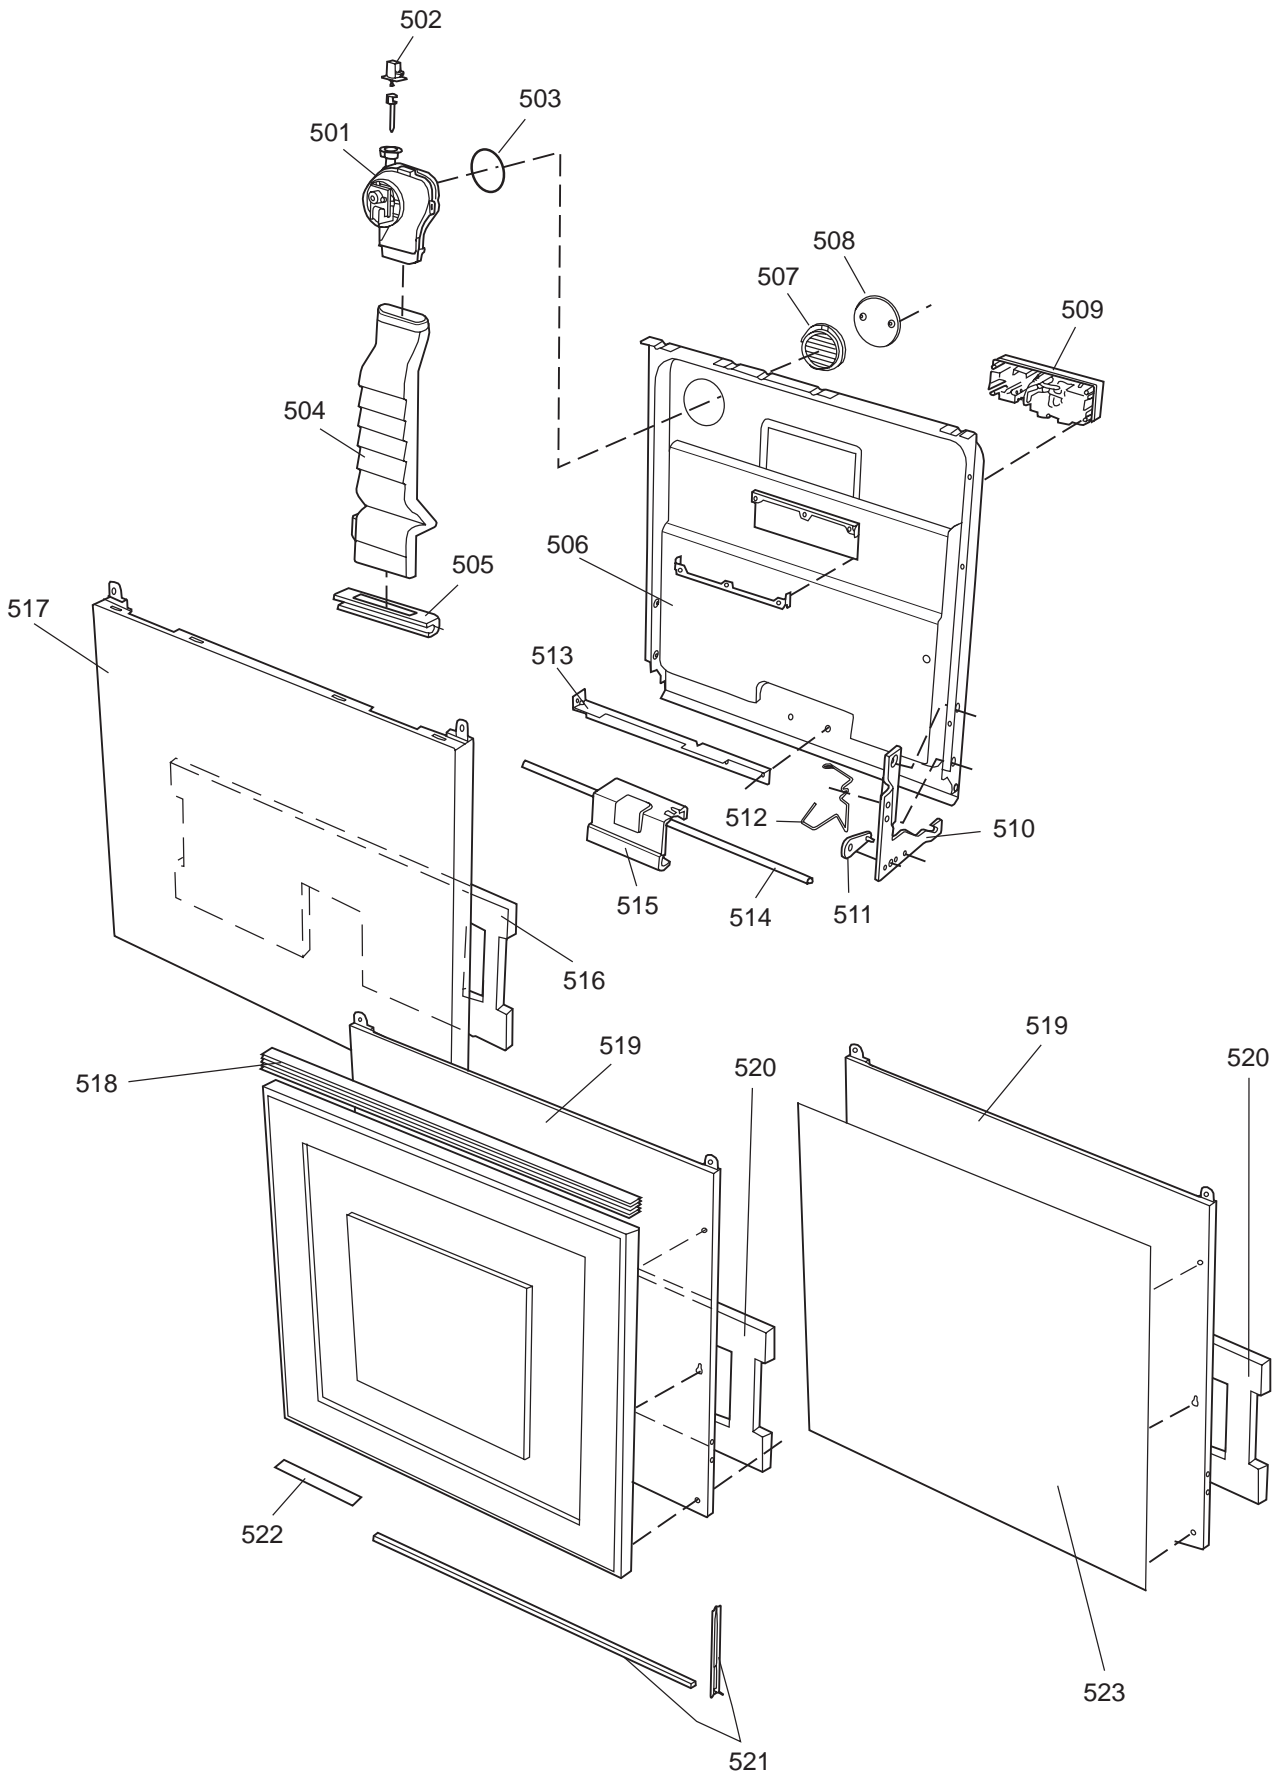

Casing and related parts

ASKO, 1555 US - White Bi (DW954)

Pos	Spare part No.	Description	Qty	Comment
108	8059758-0	Toe Kick, White DW 05/06 US	1 Pcs	
108-a	8900944-0	Screw, white 20 torx	2 Pcs	
109	8070743	Insulation, Toe-Kick 05/06 D	1 Pcs	
110	8057526	Guard Plate DW05 & 06	1 Pcs	
110-a	8902357	Screw	4 Pcs	
111	8060041	Sealing strip, protect plte	1 Pcs	
112	8058486	Drip Guard Overflow 05/06 DW	1 Pcs	
113	8058353	Sound Absorb Guard	1 Pcs	
114	8057550	Spring Adj. Bracket 05/06 DW	2 Pcs	
114-a	8902131	Screw, disc.jh 11-99	2 Pcs	
115	8057549	Bracket/Toe Kick 05/06 DW	2 Pcs	
124	8070615	Sealing Lower Panel DW 05/06	1 Pcs	
125	8057100-S-0	Lower Panel, 05/06 DW	1 Pcs	
125-a	8900352	Screw Access Panel 05/06	2 Pcs	
125-b	8009769	Plug - Decor Frame White	4 Pcs	
126	8070612	Insul, lower panel 05 & 06 D	1 Pcs	

Datum
2003-03-24
Date

PANEL

CONTROL PANEL AND RELATED PARTS

Control panel and related parts

ASKO, 1555 US - White Bi (DW954)

Pos	Spare part No.	Description	Qty	Comment
601	8057541-0	Door Handle White 05/06 DW	1 Pcs	
602	8057545	Rotary catch, child safety '	1 Pcs	
603	8057546	SPRING, SafetyCatch 05/06 DW	1 Pcs	
604	8057544	Arm, SafetyCatch 05/06 DW	1 Pcs	
605	8057539	Bracket 4 Switch/Handle 05/0	1 Pcs	
605-a	8902085	Screw 20T for Plastic	2 Pcs	
606	8071098	Cover for Micro Switch	1 Pcs	
607	8055473	Door Switch - DW 05/06	1 Pcs	
608	8057542	Actuator, Doorswitch 05/06 D	1 Pcs	
609	8007078	Spring 02 Handle, DW	1 Pcs	
612	8070503-0	Decor Inserts White 1555	1 Pcs	
614	8057538-0	back for decor insert	1 Pcs	
614	8071680-0	Front Panel Asko Compl.	1 Pcs	
621	8060076	Cover, protective 05	1 Pcs	
622	8801201	Board, DW 05/06 (Not FI/Cust	1 Pcs	
622-a	8902053	Screw	2 Pcs	
623	8059767	Thermistor 05/06 DW	1 Pcs	
624	8070054	Cable set 1555	1 Pcs	
624	8059861	BASIC HARNESS DOOR DW95E	1 Pc's	
624	8059865	Basic Harness	1 Pcs	
625	8070509-0	Push Buttons 1555 White	1 Pcs	
690	8071179	INSTRUCTIONS 1555 CA/US	1 Pc's	
690	8070234	INSTRUCTIONS 1555 CA/US	1 Pc's	