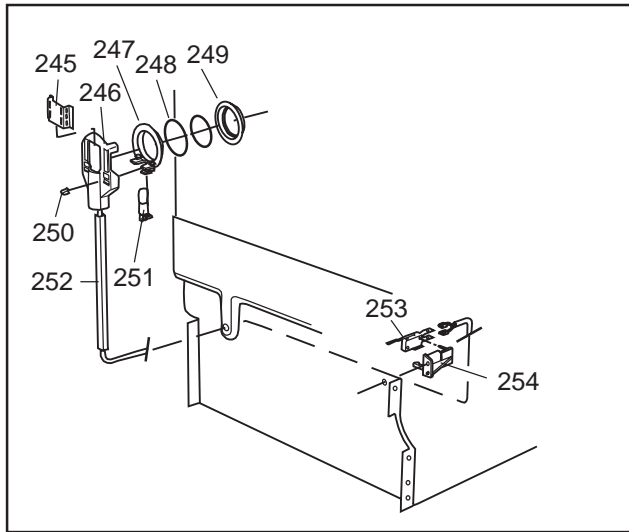

Datum

2003-03-24

Date

BEHÅLLARE

CONTAINER AND RELATED PARTS

Container and related parts

ASKO, 1555 US - White Bi (DW954)

Pos	Spare part No.	Description	Qty	Comment
201	8057977	Bearing Upper Rail 05/06 DW	8 Pcs	
202	8058638-77	Ball Holder, Upper Rail DW	2 Pcs	
203	8057979-77	Rack Stop Grey 05/06 DW	2 Pcs	
204	8057052	Guide Rail '05 '06 DW	2 Pcs	
205	8057978-77	Rail Stop - Back Grey 05/06	2 Pcs	
206	8057489	Tub Seal 05/06 DW	1 Pcs	
207	8060034	Sound absorbing slab,casing	1 Pcs	
208	8801098	Lock Catch Kit 05'06 D/W	1 Pcs	
210	8002370	Protective Collar	2 Pcs	
210	8057077	Heating Element DW 05/06 140	1 Pcs	
211	8901110	Screw w/O-Ring DW 05/06 25-T	4 Pcs	
212	8070613	Sealing Strip Casing	1 Pcs	
214	8060035	Sound absorbing slab,casing	1 Pcs	
216	8002579	T-Stat 05/06 DW Overheat	1 Pcs	
222	8070142	Cable holder, rear 05	1 Pcs	
223	8058495	Cable holder, door 05	1 Pcs	
224	8060033	Sound Absorb	1 Pcs	
225	8057523	Bottom and Side support '05	1 Pcs	
228	8058558	RFI 05/06 WM	1 Pcs	
229	8050251	Terminal Block DW All	1 Pcs	
229-a	8900357	Screw, terminal block	1 Pcs	
230	8059991	Cable holder, supply line 05	1 Pcs	
231	8006948	Grommet	1 Pcs	
232	8058491-77	Door Spring 05/06 for 0-7 lb	2 Pcs	
233	8057062	Subs to 8074877	4 Pcs	
234	8901156	Nut, Levelling Legs	4 Pcs	
235	8051957	Slide, foot 02 DW	2 Pcs	
236	8072119	Washer	4 Pcs	
239	8058352	Sound Absorb Outer	2 Pcs	
241	8060255	No longer Avail. po# 8008- H	1 Pcs	
242	8070495	Inlet Valve Mount	1 Pcs	
242-a	8900327	Screw 20 Torx, Self Tapping	2 Pcs	
243	8059761-0	Filler Strip - Left DW - Whi	1 Pcs	
243	8059762-0	Filler Strip, Right 05/06 DW	1 Pcs	
243-a	8900646	Screw 20 Torx SS	4 Pcs	
244	8070614	Insulation,fill strip 05&06	2 Pcs	
245	8054916	Reflector, light DW	1 Pcs	
246	8054915	Protection Lamp	1 Pcs	
247	8053087	Interior Light, Housing All	1 Pcs	
247-a	8901097	Screw, Terminal	1 Pcs	
247-b	8901242	Nut	1 Pcs	
247-c	8901413	Lock Washer, laundry tops	1 Pcs	
248	8901763	O-Ring, Interior Light All D	1 Pcs	
249	8053086	Lock Ring Light 05/06 DW	1 Pcs	
250	8901592	Filter Dryer Clip	2 Pcs	
251	8055148	Interior Light Bulb DW	1 Pcs	
252	8059968	Cable channel, light 05	1 Pcs	
253	8058469	Micro switch, light 05	1 Pcs	
254	8054907	BRACKET, LAMP SWITCH	1 Pcs	
254-a	8902087	Screw, Plastic Housing 20 To	1 Pcs	