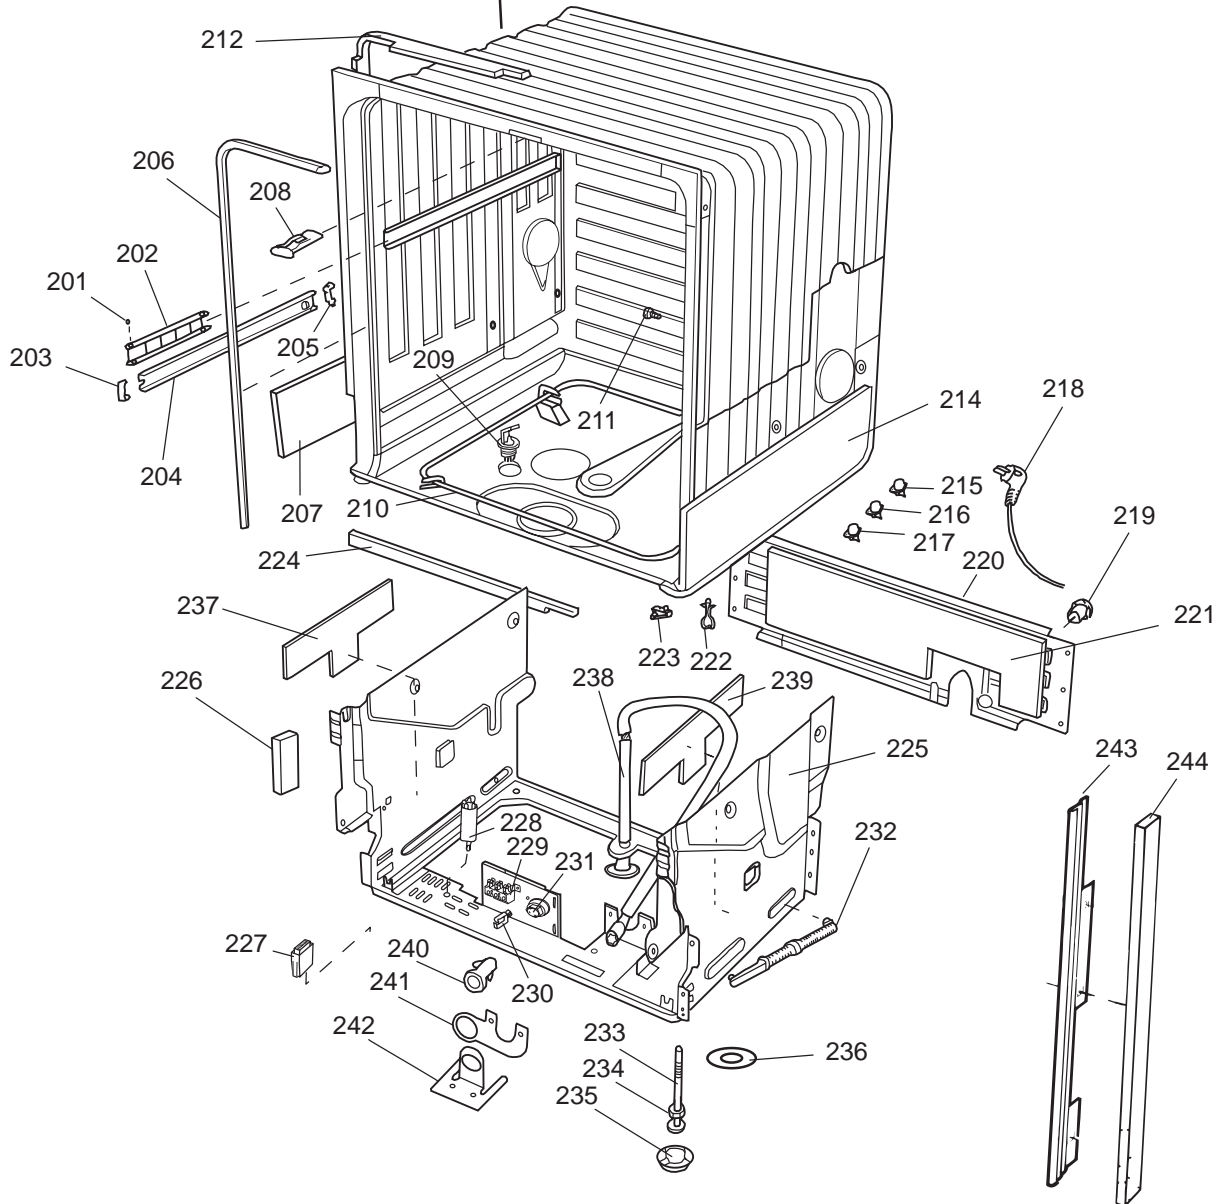

Datum
2003-03-24
Date

BEHÅLLARE

CONTAINER AND RELATED PARTS

Container and related parts

ASKO, 1555 US - SS Bi (DW954)

Pos	Spare part No.	Description	Qty	Comment
201	8057977	Bearing Upper Rail 05/06 DW	8 Pcs	
202	8058638-77	Ball Holder, Upper Rail DW	2 Pcs	
203	8057979-77	Rack Stop Grey 05/06 DW	2 Pcs	
204	8057052	Guide Rail '05 '06 DW	2 Pcs	
205	8057978-77	Rail Stop - Back Grey 05/06	2 Pcs	
206	8057489	Tub Seal 05/06 DW	1 Pcs	
207	8060034	Sound absorbing slab,casing	1 Pcs	
208	8801098	Lock Catch Kit 05'06 D/W	1 Pcs	
210	8002370	Protective Collar	2 Pcs	
210	8057077	Heating Element DW 05/06 140	1 Pcs	
211	8901110	Screw w/O-Ring DW 05/06 25-T	4 Pcs	
212	8070613	Sealing Strip Casing	1 Pcs	
214	8060035	Sound absorbing slab,casing	1 Pcs	
216	8002579	T-Stat 05/06 DW Overheat	1 Pcs	
222	8070142	Cable holder, rear 05	1 Pcs	
223	8058495	Cable holder, door 05	1 Pcs	
224	8060033	Sound Absorb	1 Pcs	
225	8057523	Bottom and Side support '05	1 Pcs	
228	8058558	RFI 05/06 WM	1 Pcs	
229	8050251	Terminal Block DW All	1 Pcs	
229-a	8900357	Screw, terminal block	1 Pcs	
230	8059991	Cable holder, supply line 05	1 Pcs	
231	8006948	Grommet	1 Pcs	
232	8058491-77	Door Spring 05/06 for 0-7 lb	2 Pcs	
233	8057062	Subs to 8074877	4 Pcs	
234	8901156	Nut, Levelling Legs	4 Pcs	
235	8051957	Slide, foot 02 DW	2 Pcs	
236	8072119	Washer	4 Pcs	
239	8058352	Sound Absorb Outer	2 Pcs	
241	8060255	No longer Avail. po# 8008- H	1 Pcs	
242	8070495	Inlet Valve Mount	1 Pcs	
242-a	8900327	Screw 20 Torx, Self Tapping	2 Pcs	
243	8059761-95	Filler Strip - Left DW SS	1 Pcs	
243	8059762-95	Filler Strip, Right 05/06 DW	1 Pcs	
243-a	8900646	Screw 20 Torx SS	4 Pcs	
244	8070614	Insulation,fill strip 05&06	2 Pcs	
245	8054916	Reflector, light DW	1 Pcs	
246	8054915	Protection Lamp	1 Pcs	
247	8053087	Interior Light, Housing All	1 Pcs	
247-a	8901097	Screw, Terminal	1 Pcs	
247-b	8901242	Nut	1 Pcs	
247-c	8901413	Lock Washer, laundry tops	1 Pcs	
248	8901763	O-Ring, Interior Light All D	1 Pcs	
249	8053086	Lock Ring Light 05/06 DW	1 Pcs	
250	8901592	Filter Dryer Clip	2 Pcs	
251	8055148	Interior Light Bulb DW	1 Pcs	
252	8059968	Cable channel, light 05	1 Pcs	
253	8058469	Micro switch, light 05	1 Pcs	
254	8054907	BRACKET, LAMP SWITCH	1 Pcs	
254-a	8902087	Screw, Plastic Housing 20 To	1 Pcs	