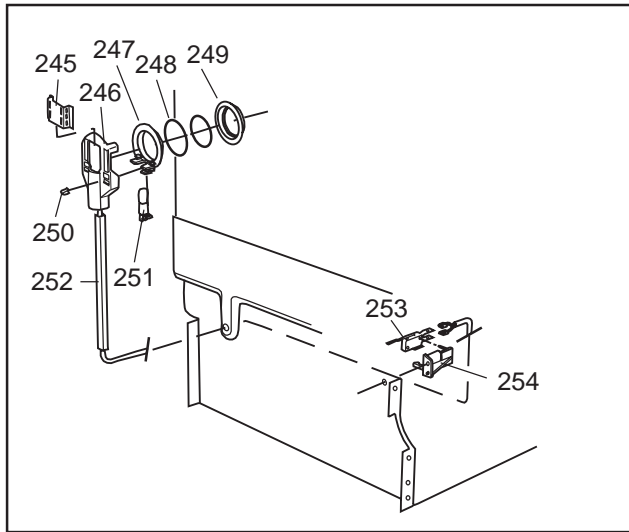

Datum
2003-03-24
Date

BEHÅLLARE

CONTAINER AND RELATED PARTS

Container and related parts

ASKO, 1555 US - SS Bi (DW954)

Pos	Spare part No.	Description	Qty	Comment
201	8057977	Bearing Upper Rail 05/06 DW	8 Pcs	
202	8058638-77	Ball Holder, Upper Rail DW	2 Pcs	
203	8057979-77	Rack Stop Grey 05/06 DW	2 Pcs	
204	8057052	Guide Rail '05 '06 DW	2 Pcs	
205	8057978-77	Rail Stop - Back Grey 05/06	2 Pcs	
206	8057489	Tub Seal 05/06 DW	1 Pcs	
207	8060034	Sound absorbing slab,casing	1 Pcs	
208	8801098	Lock Catch Kit 05'06 D/W	1 Pcs	
210	8002370	Protective Collar	2 Pcs	
210	8057077	Heating Element DW 05/06 140	1 Pcs	
211	8901110	Screw w/O-Ring DW 05/06 25-T	4 Pcs	
212	8070613	Sealing Strip Casing	1 Pcs	
214	8060035	Sound absorbing slab,casing	1 Pcs	
216	8002579	T-Stat 05/06 DW Overheat	1 Pcs	
222	8070142	Cable holder, rear 05	1 Pcs	
223	8058495	Cable holder, door 05	1 Pcs	
224	8060033	Sound Absorb	1 Pcs	
225	8057523	Bottom and Side support '05	1 Pcs	
228	8058558	RFI 05/06 WM	1 Pcs	
229	8050251	Terminal Block DW All	1 Pcs	
229-a	8900357	Screw, terminal block	1 Pcs	
230	8059991	Cable holder, supply line 05	1 Pcs	
231	8006948	Grommet	1 Pcs	
232	8058491-77	Door Spring 05/06 for 0-7 lb	2 Pcs	
233	8057062	Subs to 8074877	4 Pcs	
234	8901156	Nut, Levelling Legs	4 Pcs	
235	8051957	Slide, foot 02 DW	2 Pcs	
236	8072119	Washer	4 Pcs	
239	8058352	Sound Absorb Outer	2 Pcs	
241	8060255	No longer Avail. po# 8008- H	1 Pcs	
242	8070495	Inlet Valve Mount	1 Pcs	
242-a	8900327	Screw 20 Torx, Self Tapping	2 Pcs	
243	8059761-95	Filler Strip - Left DW SS	1 Pcs	
243	8059762-95	Filler Strip, Right 05/06 DW	1 Pcs	
243-a	8900646	Screw 20 Torx SS	4 Pcs	
244	8070614	Insulation,fill strip 05&06	2 Pcs	
245	8054916	Reflector, light DW	1 Pcs	
246	8054915	Protection Lamp	1 Pcs	
247	8053087	Interior Light, Housing All	1 Pcs	
247-a	8901097	Screw, Terminal	1 Pcs	
247-b	8901242	Nut	1 Pcs	
247-c	8901413	Lock Washer, laundry tops	1 Pcs	
248	8901763	O-Ring, Interior Light All D	1 Pcs	
249	8053086	Lock Ring Light 05/06 DW	1 Pcs	
250	8901592	Filter Dryer Clip	2 Pcs	
251	8055148	Interior Light Bulb DW	1 Pcs	
252	8059968	Cable channel, light 05	1 Pcs	
253	8058469	Micro switch, light 05	1 Pcs	
254	8054907	BRACKET, LAMP SWITCH	1 Pcs	
254-a	8902087	Screw, Plastic Housing 20 To	1 Pcs	