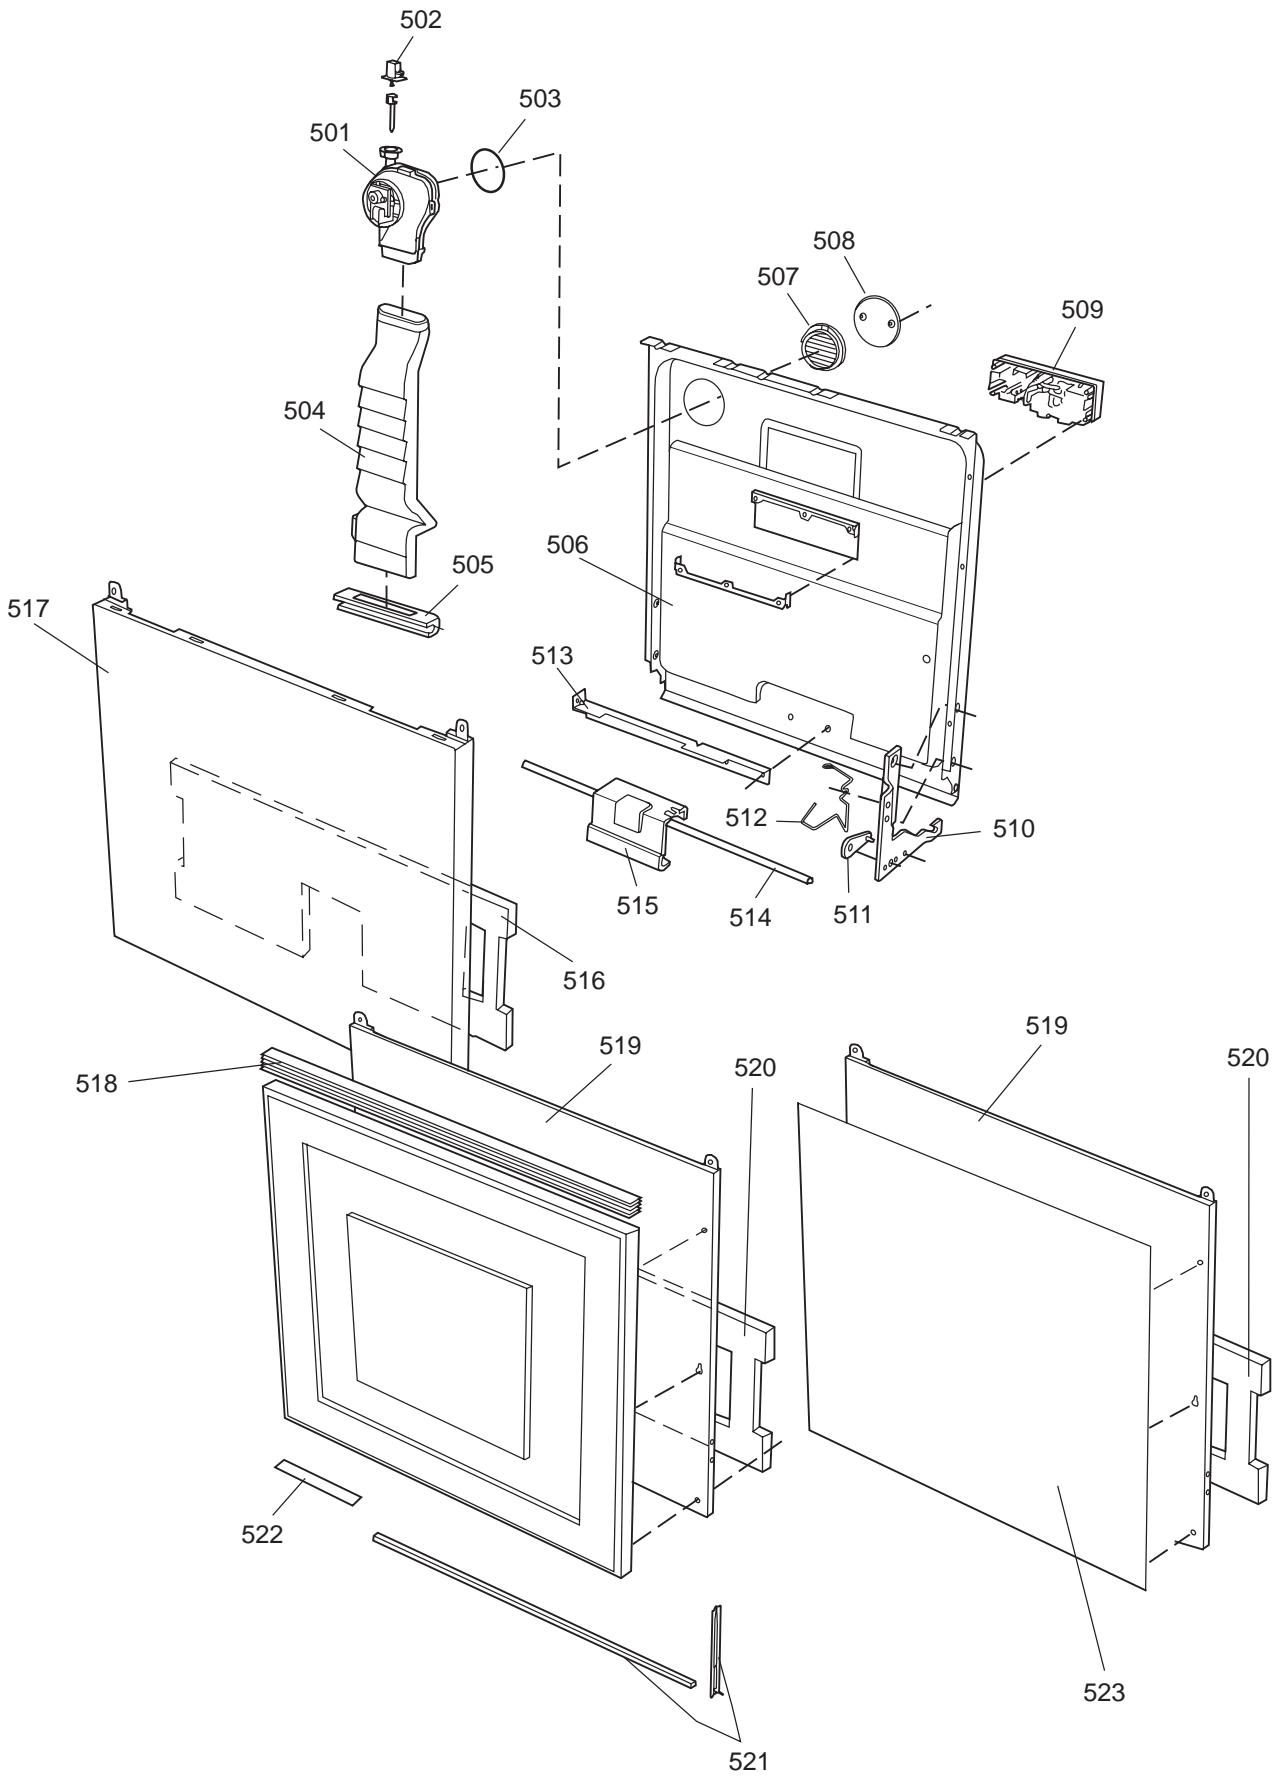

Datum
2003-03-24
Date

PANEL

CONTROL PANEL AND RELATED PARTS

Control panel and related parts

ASKO, 1555 US - SS Bi (DW954)

Pos	Spare part No.	Description	Qty	Comment
601	8057541-33	Door Handle, Black DW 05/06	1 Pcs	
602	8057545	Rotary catch, child safety '	1 Pcs	
603	8057546	SPRING, SafetyCatch 05/06 DW	1 Pcs	
604	8057544	Arm, SafetyCatch 05/06 DW	1 Pcs	
605	8057539	Bracket 4 Switch/Handle 05/0	1 Pcs	
605-a	8902085	Screw 20T for Plastic	2 Pcs	
606	8071098	Cover for Micro Switch	1 Pcs	
607	8055473	Door Switch - DW 05/06	1 Pcs	
608	8057542	Actuator, Doorswitch 05/06 D	1 Pcs	
609	8007078	Spring 02 Handle, DW	1 Pcs	
612	8070503-95	Decor Insert 1555 SS	1 Pcs	
614	8057538-69	Cover Main Switch Black 05'	1 Pcs	
614	8071680-69	Control Panel 05/06 DW	1 Pcs	
621	8060076	Cover, protective 05	1 Pcs	
622	8801201	Board, DW 05/06 (Not FI/Cust	1 Pcs	
622-a	8902053	Screw	2 Pcs	
623	8059767	Thermistor 05/06 DW	1 Pcs	
624	8070054	Cable set 1555	1 Pcs	
624	8059861	BASIC HARNESS DOOR DW95E	1 Pc's	
624	8059865	Basic Harness	1 Pcs	
625	8070509-33	Buttons Keyboard 1555	1 Pcs	
690	8071179	INSTRUCTIONS 1555 CA/US	1 Pc's	
690	8070234	INSTRUCTIONS 1555 CA/US	1 Pc's	