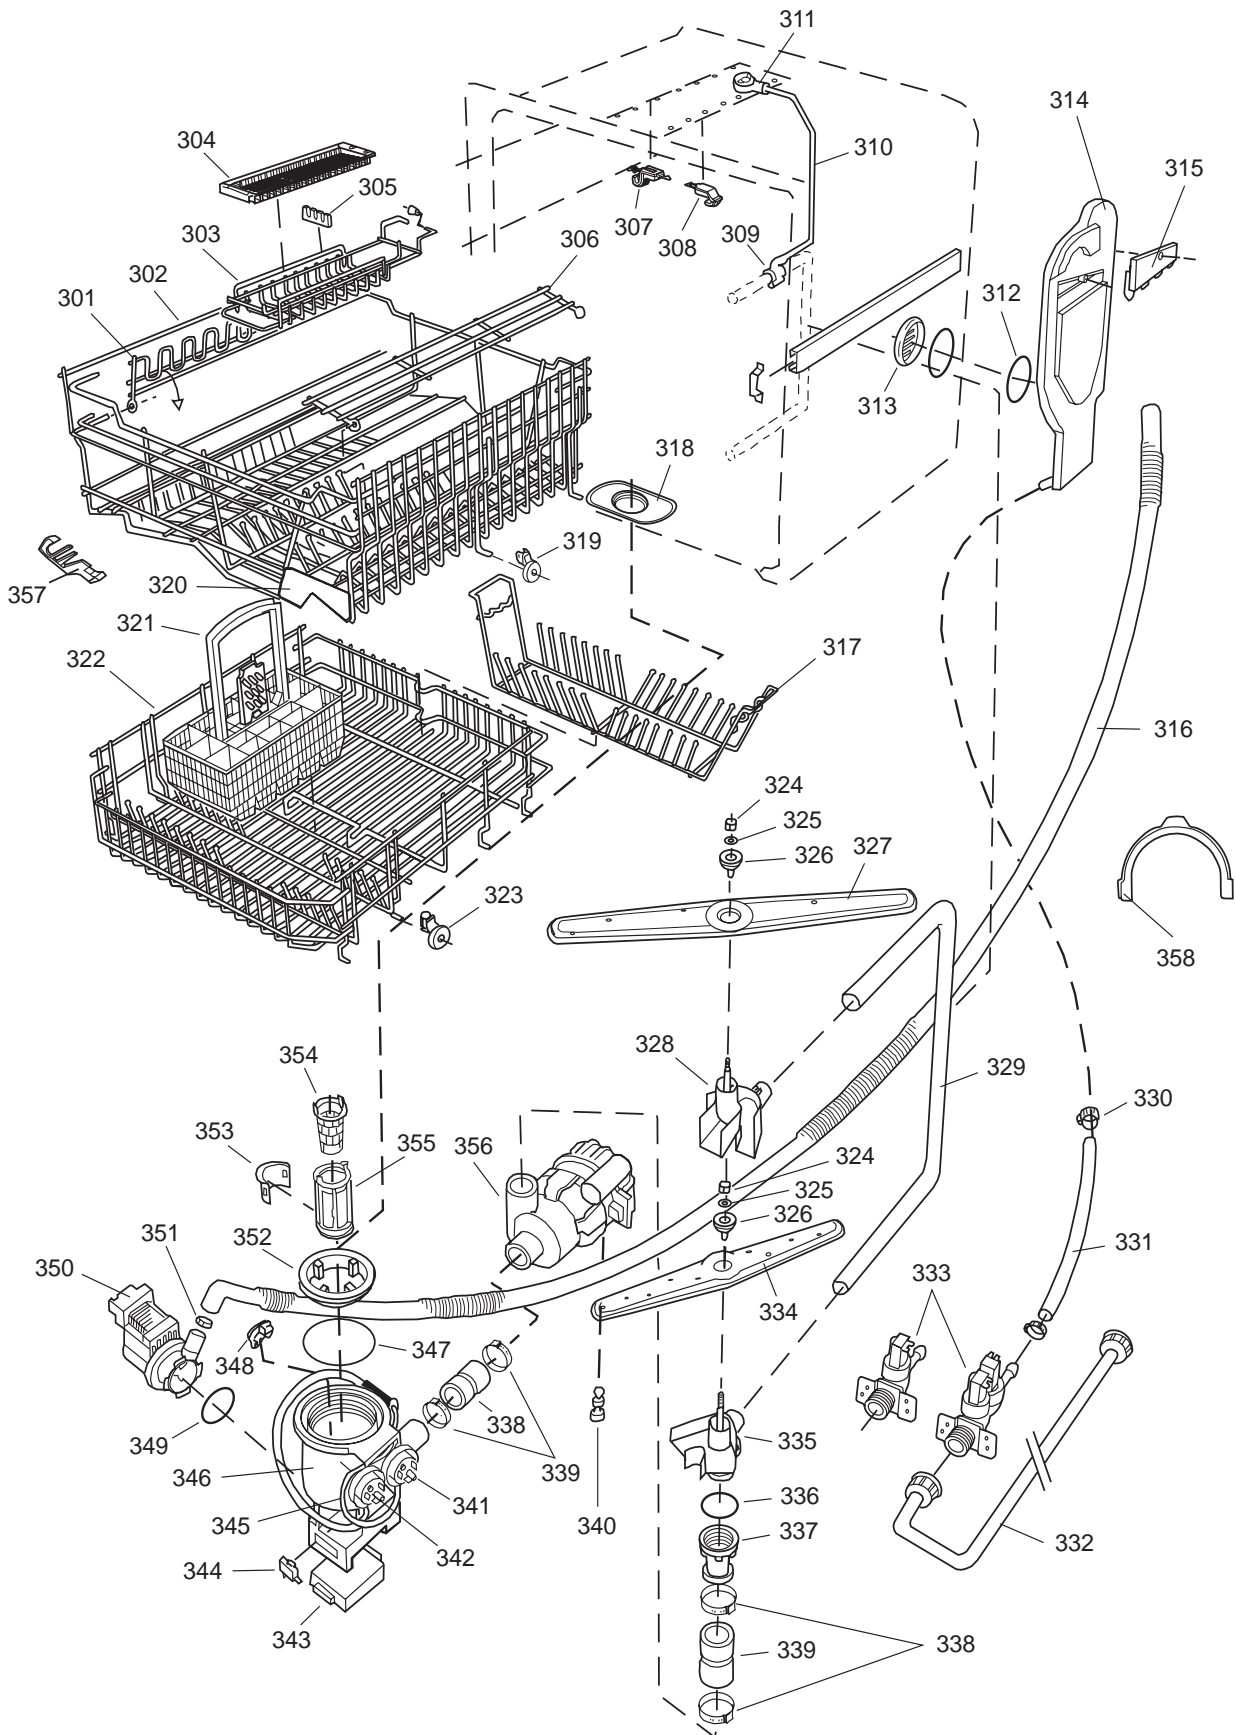

DISKSYSTEM

DISHWASHING SYSTEM

Dishwashing system

ASKO, 1555 US - SS Bi (DW954)

Pos	Spare part No.	Description	Qty	Comment
301	8071337-36	Cup Shelf Wine Glass 05/06 D	1 Pcs	
302	8801199-36	Rack, Upper 05 & 06 DW	1 Pcs	with cup shelf
303	8057058-36	Basket knife box 05	1 Pcs	
304	8053376-77	Long Rack - Silverware Upper	1 Pcs	
305	8057505-77	Knife Holder DW 05/06	1 Pcs	
306	8071336-36	Cup Shelf 05/06 DW	1 Pcs	
307	8057502	Clip, Upper Knife Rack DW	1 Pcs	
308	8058453	Clip, Knife Basket 1800's DW	1 Pcs	
309	8057504-77	Spray Pipe Grommet Lower Gre	1 Pcs	
310	8057500	Spray pipe 05	1 Pcs	
311	8057503-77	Spray Pipe Grommet Upper Gra	1 Pcs	
313	8057536-77	Lockring Airbreak Gray	1 Pcs	
314	8057514	Sub To 8801234	1 Pcs	
316	8070304	Drain Hose 05/06 DW	1 Pcs	
316-a	8052239	Hose Clamp, Squeeze	1 Pcs	
316-b	8053642	Hose Clip	1 Pcs	
318	8059740	Strainer Upper 05/06 DW	1 Pcs	
319	8058498-77	Wheel, Upper Basket 05/06 DW	4 Pcs	
321	8801089-77	Cutlery Basket 05/06 DW	1 Pcs	
322	8801200-36	Lower Basket 05/06 DW	1 Pcs	
323	8009516-77	Rack Wheels Lower 05/06 DW	8 Pcs	
324	8901262	Nut for Spray Arm 05	2 Pcs	
325	8052095	Ceramic Washer, Spray Arm 05	2 Pcs	
326	8057070-77	Spray Arm Insert 05/06 DW	2 Pcs	
327	8072695	Spray Arm - Upper 05/06 DW	1 Pcs	
328	8057068-77	Spray Pipe Bearing Upper	1 Pcs	
329	8057063-D	Spray pipe w/upper cutlery	1 Pcs	
329	8057063	Spray pipe, inner 05	1 Pcs	
330	8052189	Hose Clamp, Squeeze	2 Pcs	
331	8070622	Ruber Hose	1 Pcs	
333	8072123	Fill Valve, Double 05/06 DW.	1 Pcs	
333-a	8902087	Screw, Plastic Housing 20 To	2 Pcs	
334	8072692	Spray Arm - Lower 05/06 DW	1 Pcs	
335	8057067-77	Lower Washarm Support 05/06	1 Pcs	
336	8901755	O-Ring Seal	1 Pcs	
337	8057069	Retainer Nut SprayArm 05/06	1 Pcs	
338	8052097	Hose Clamp, Circ. Pump 05/06	4 Pcs	
339	8057484	Hose, Circ. Pump 05/06 DW	2 Pcs	
340	8055095	BUFFER, Circumpump 03/04 DW	1 Pcs	
341	8071024	Level Switch 05/06 DW	1 Pcs	
343	8057053	Subs to 8075110	1 Pcs	
344	8060068	Micro Switch,Overfill 05/06	1 Pcs	
345	8058500	Hose Pressure Sw. 05/06 DW	1 Pcs	
346	8801123	Replaces 8075197-77. Sump 05	1 Pcs	
347	8058503	O-Ring, Sump 05/06 DW	1 Pcs	
348	8057487-79	Sump Plug DW 05/06 Cleanout	1 Pcs	
349	8002584	O-Ring, Drain Pump 05/06 DW	1 Pcs	
350	8057083	DRAINPUMP Repl.by 8072032	1 Pc's	
350	8072032	Drain Pump 05/06 DW	1 Pcs	
351	8052239	Hose Clamp, Squeeze	1 Pcs	
352	8057488	Locking ring, bottom well 05	1 Pcs	
353	8058454	Cover Str. Basket 05/06 DW	1 Pcs	
354	8057972-77	Strainer Basket Grey 05/06 D	1 Pcs	
355	8057486-77	Filter, fine 05 & 06 DW	1 Pcs	
356	8071250	Circ. Pump 05/06 DW	1 Pcs	
356-a	8075380	capacitor D3000	1 Pcs	
358	8072528-77	Holder Outlet Hose	1 Pcs	
358	8050805	GOOSE NECK for DRAIN HOSE	1 Pcs