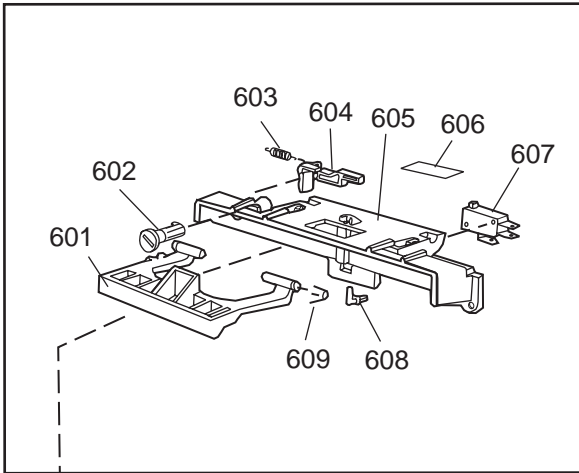

Datum
2003-03-24
Date

PANEL

CONTROL PANEL AND RELATED PARTS

Control panel and related parts

ASKO, 1555 US - SS Bi (DW954)

Pos	Spare part No.	Description	Qty	Comment
601	8057541-33	Door Handle, Black DW 05/06	1 Pcs	
602	8057545	Rotary catch, child safety '	1 Pcs	
603	8057546	SPRING, SafetyCatch 05/06 DW	1 Pcs	
604	8057544	Arm, SafetyCatch 05/06 DW	1 Pcs	
605	8057539	Bracket 4 Switch/Handle 05/0	1 Pcs	
605-a	8902085	Screw 20T for Plastic	2 Pcs	
606	8071098	Cover for Micro Switch	1 Pcs	
607	8055473	Door Switch - DW 05/06	1 Pcs	
608	8057542	Actuator, Doorswitch 05/06 D	1 Pcs	
609	8007078	Spring 02 Handle, DW	1 Pcs	
612	8070503-95	Decor Insert 1555 SS	1 Pcs	
614	8057538-69	Cover Main Switch Black 05'	1 Pcs	
614	8071680-69	Control Panel 05/06 DW	1 Pcs	
621	8060076	Cover, protective 05	1 Pcs	
622	8801201	Board, DW 05/06 (Not FI/Cust	1 Pcs	
622-a	8902053	Screw	2 Pcs	
623	8059767	Thermistor 05/06 DW	1 Pcs	
624	8070054	Cable set 1555	1 Pcs	
624	8059861	BASIC HARNESS DOOR DW95E	1 Pc's	
624	8059865	Basic Harness	1 Pcs	
625	8070509-33	Buttons Keyboard 1555	1 Pcs	
690	8071179	INSTRUCTIONS 1555 CA/US	1 Pc's	
690	8070234	INSTRUCTIONS 1555 CA/US	1 Pc's