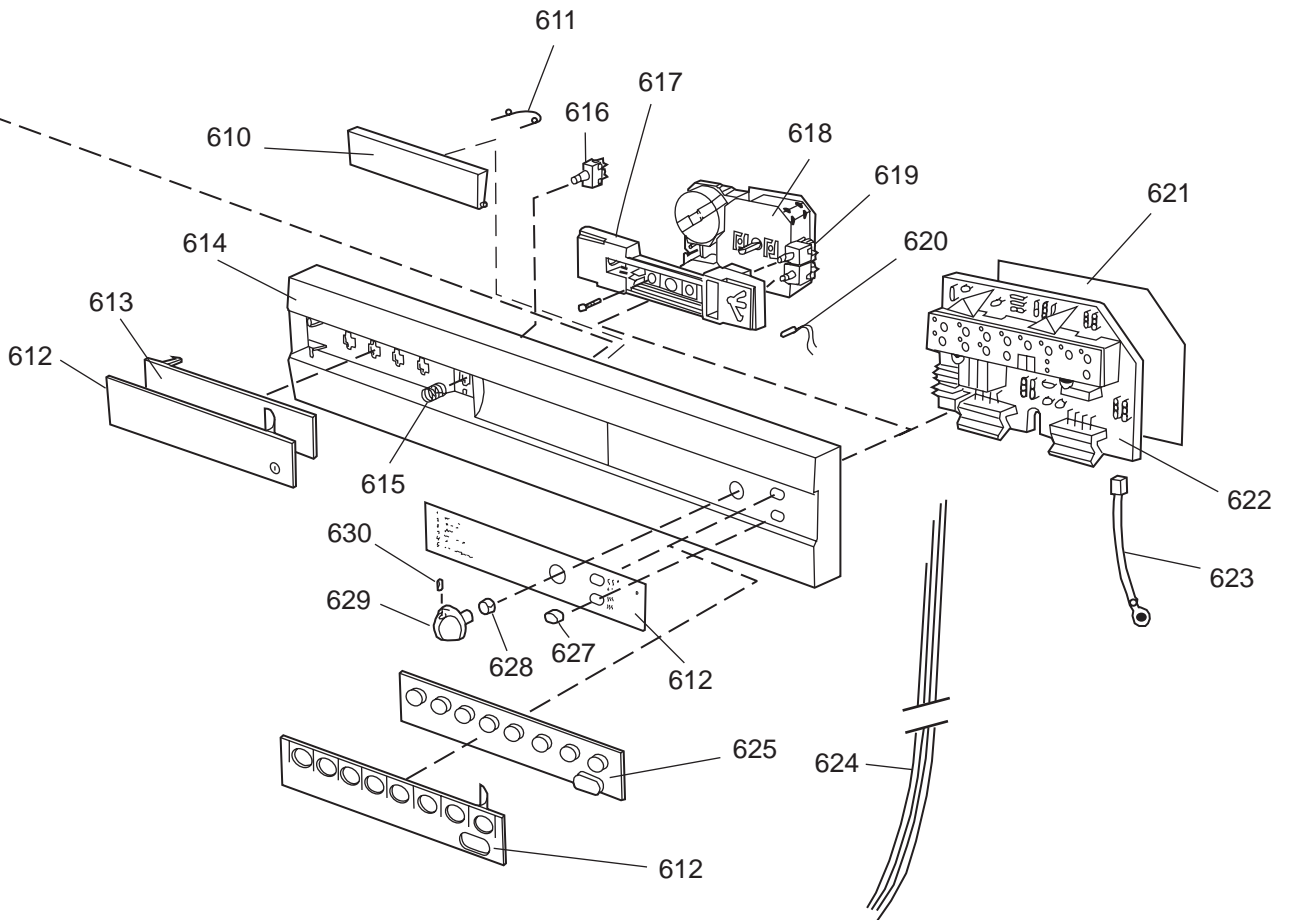

Datum
2003-03-24
Date

PANEL

CONTROL PANEL AND RELATED PARTS

Control panel and related parts

ASKO, 1555 US - SS Bi (DW954)

Pos	Spare part No.	Description	Qty	Comment
601	8057541-33	Door Handle, Black DW 05/06	1 Pcs	
602	8057545	Rotary catch, child safety '	1 Pcs	
603	8057546	SPRING, SafetyCatch 05/06 DW	1 Pcs	
604	8057544	Arm, SafetyCatch 05/06 DW	1 Pcs	
605	8057539	Bracket 4 Switch/Handle 05/0	1 Pcs	
605-a	8902085	Screw 20T for Plastic	2 Pcs	
606	8071098	Cover for Micro Switch	1 Pcs	
607	8055473	Door Switch - DW 05/06	1 Pcs	
608	8057542	Actuator, Doorswitch 05/06 D	1 Pcs	
609	8007078	Spring 02 Handle, DW	1 Pcs	
612	8070503-95	Decor Insert 1555 SS	1 Pcs	
614	8057538-69	Cover Main Switch Black 05'	1 Pcs	
614	8071680-69	Control Panel 05/06 DW	1 Pcs	
621	8060076	Cover, protective 05	1 Pcs	
622	8801201	Board, DW 05/06 (Not FI/Cust	1 Pcs	
622-a	8902053	Screw	2 Pcs	
623	8059767	Thermistor 05/06 DW	1 Pcs	
624	8070054	Cable set 1555	1 Pcs	
624	8059861	BASIC HARNESS DOOR DW95E	1 Pc's	
624	8059865	Basic Harness	1 Pcs	
625	8070509-33	Buttons Keyboard 1555	1 Pcs	
690	8071179	INSTRUCTIONS 1555 CA/US	1 Pc's	
690	8070234	INSTRUCTIONS 1555 CA/US	1 Pc's