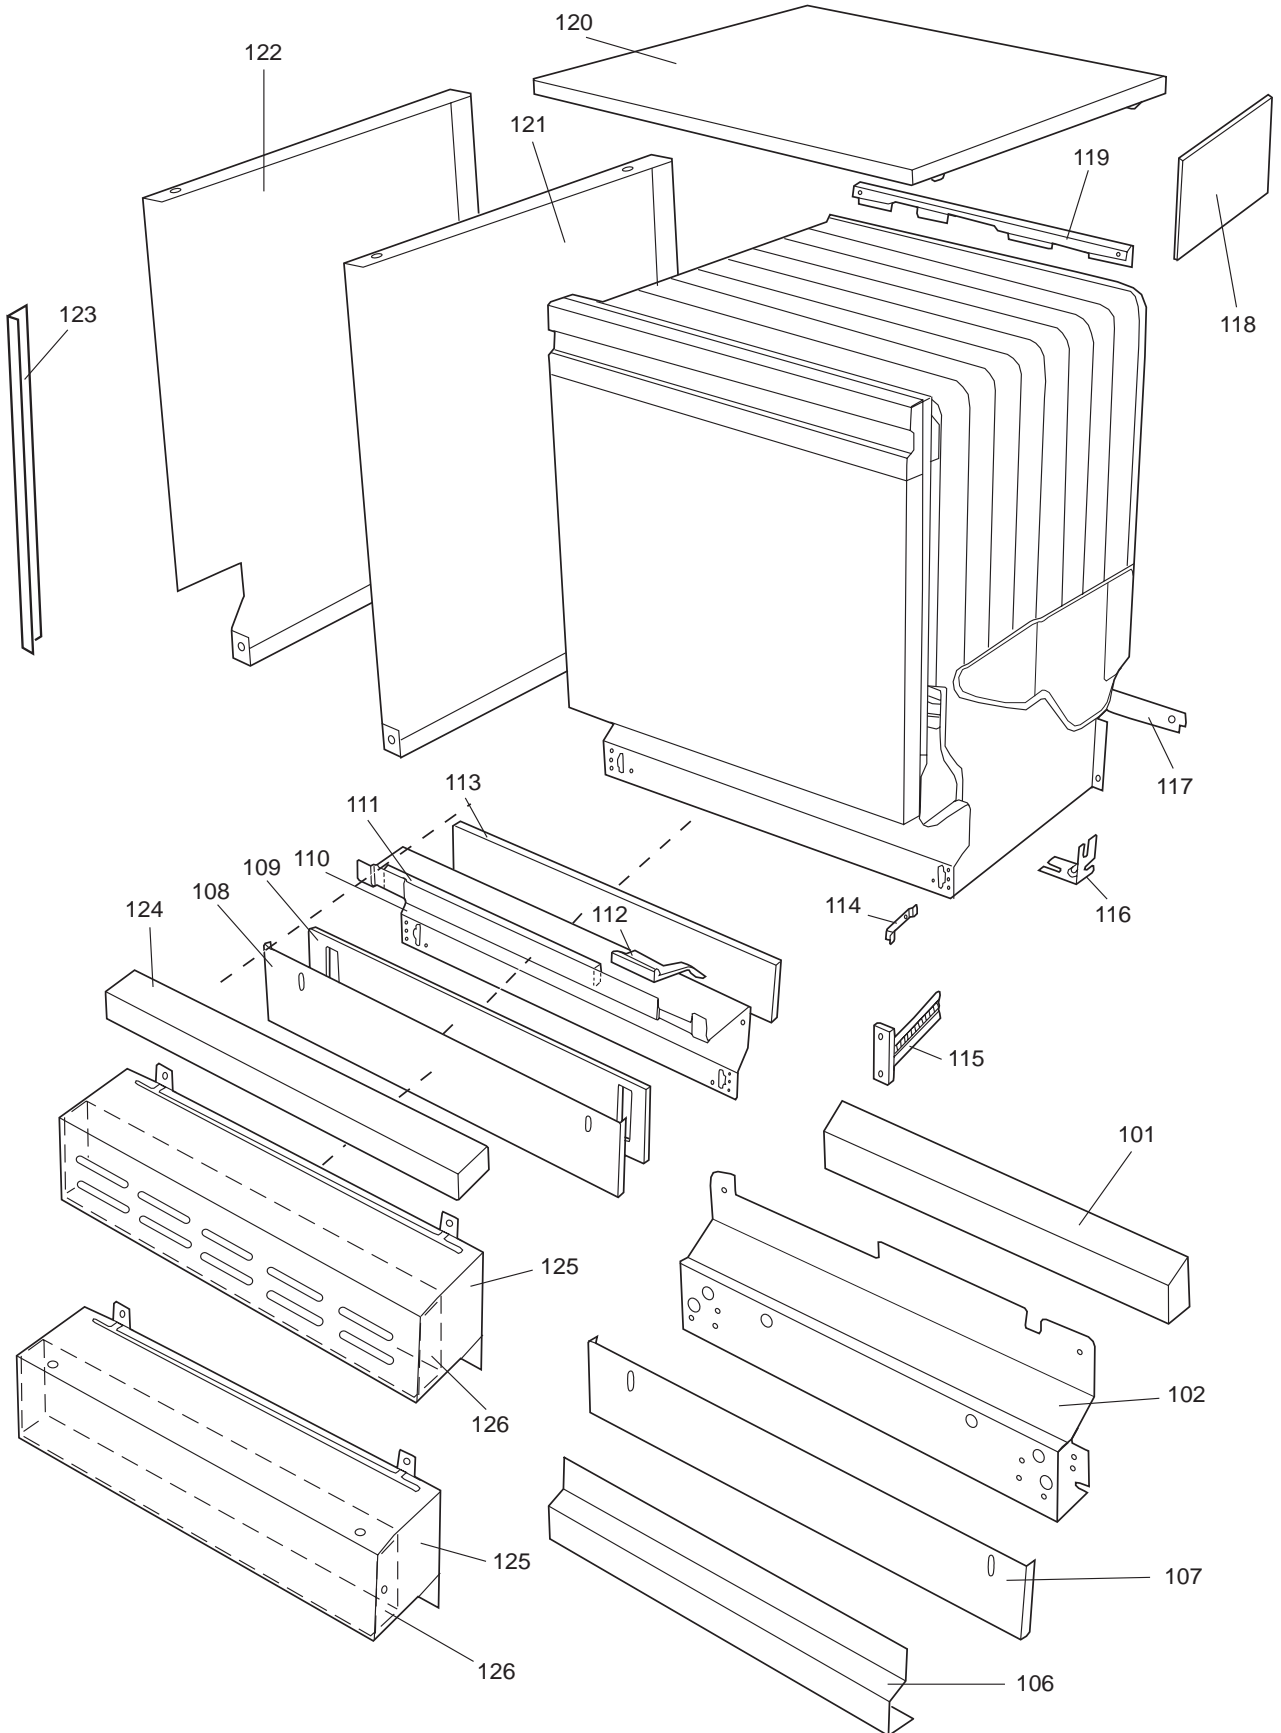

Datum
2003-03-24
Date

YTTERHÖLJE

CASING AND RELATED PARTS

Casing and related parts

ASKO, 1485 US - White Bi (DW953)

Pos	Spare part No.	Description	Qty	Comment
108	8059758-0	Toe Kick, White DW 05/06 US	1 Pcs	
108-a	8900944-0	Screw, white 20 torx	2 Pcs	
109	8070743	Insulation, Toe-Kick 05/06 D	1 Pcs	
110	8057526	Guard Plate DW05 & 06	1 Pcs	
110-a	8902357	Screw	4 Pcs	
111	8060041	Sealing strip, protect plte	1 Pcs	
112	8058486	Drip Guard Overflow 05/06 DW	1 Pcs	
113	8058353	Sound Absorb Guard	1 Pcs	
114	8057550	Spring Adj. Bracket 05/06 DW	2 Pcs	
114-a	8902131	Screw, disc.jh 11-99	2 Pcs	
115	8057549	Bracket/Toe Kick 05/06 DW	2 Pcs	
124	8070615	Sealing Lower Panel DW 05/06	1 Pcs	
125	8057100-S-0	Lower Panel, 05/06 DW	1 Pcs	
125-a	8900352	Screw Access Panel 05/06	2 Pcs	
125-b	8009769	Plug - Decor Frame White	4 Pcs	
126	8070612	Insul, lower panel 05 & 06 D	1 Pcs