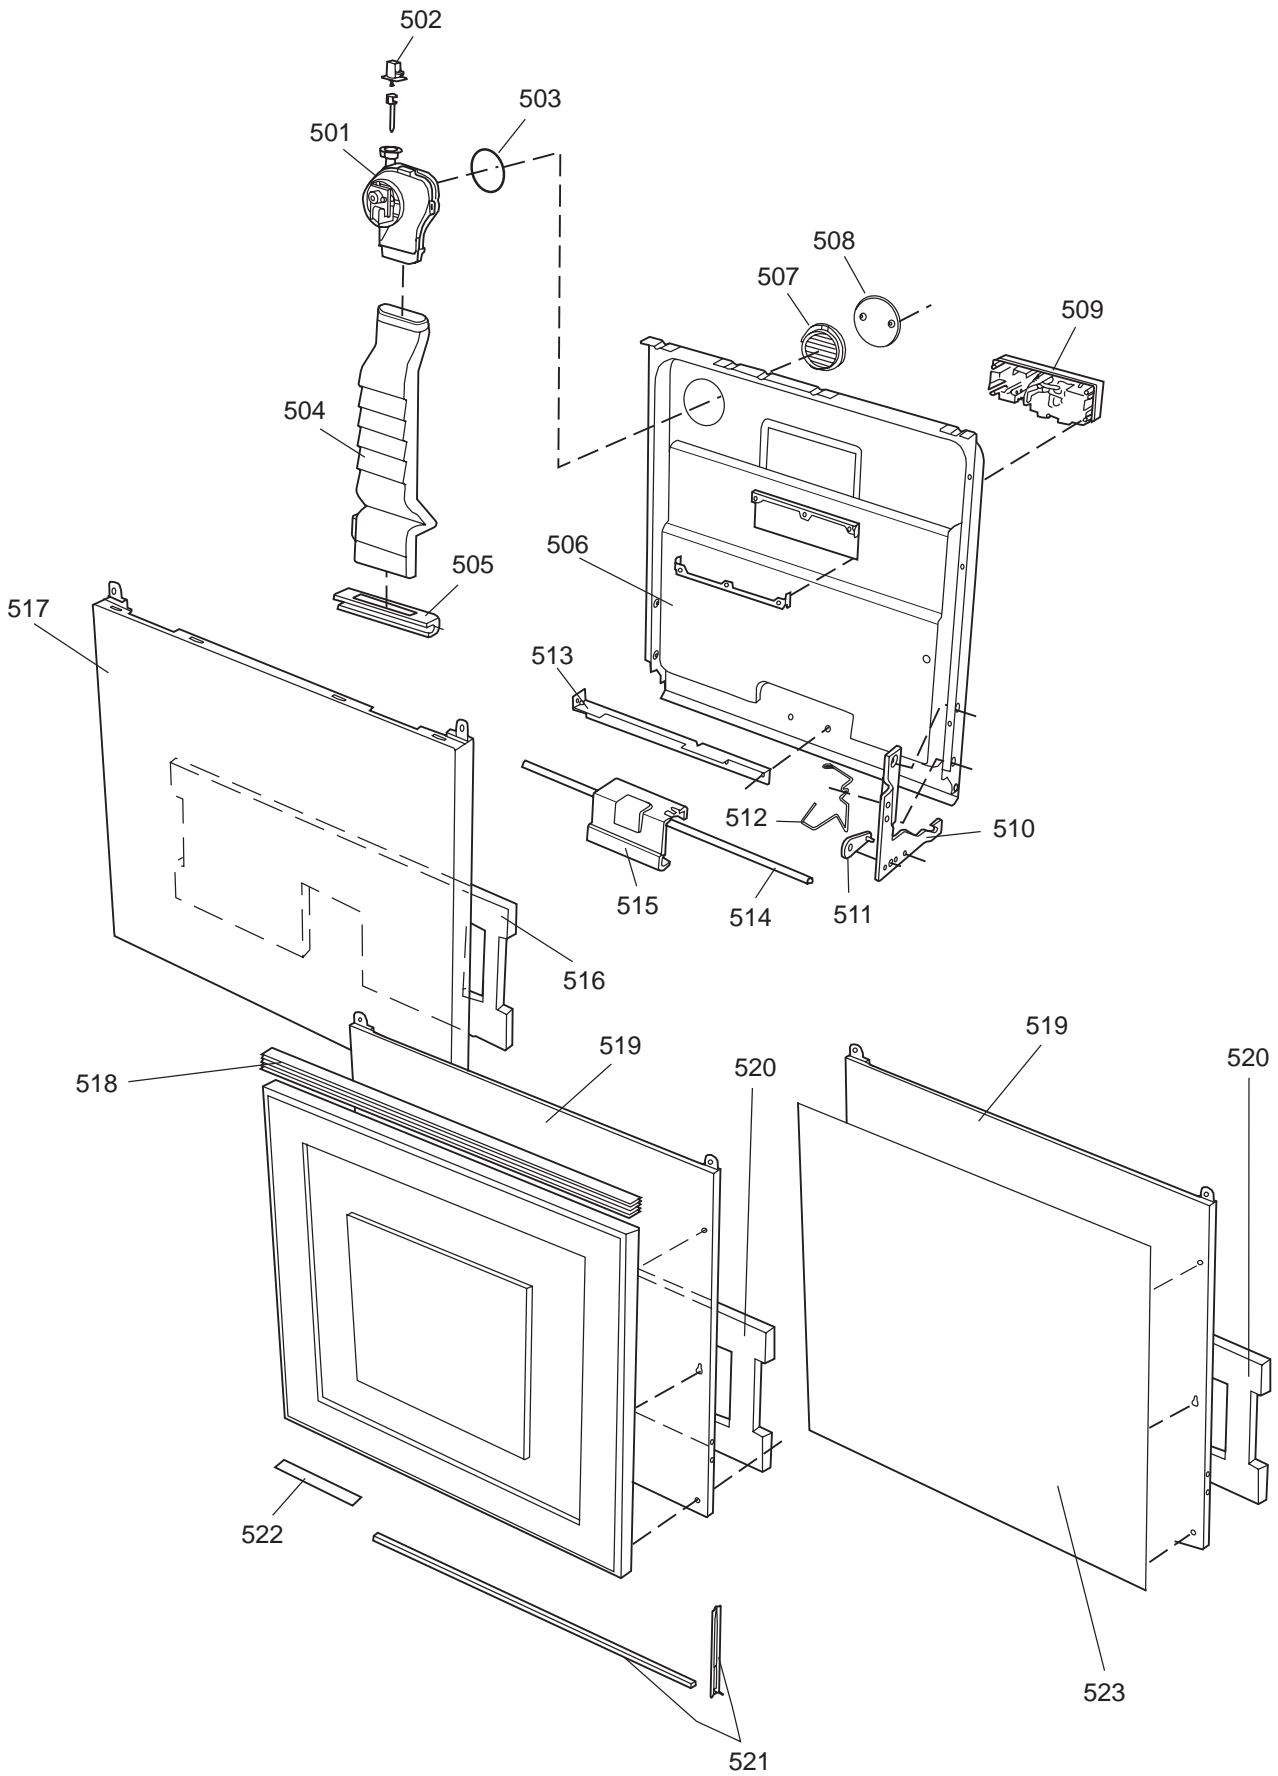

Datum
2003-03-24
Date

PANEL

CONTROL PANEL AND RELATED PARTS

Control panel and related parts

ASKO, 1485 US - White Bi (DW953)

Pos	Spare part No.	Description	Qty	Comment
601	8057541-0	Door Handle White 05/06 DW	1 Pcs	
602	8057545	Rotary catch, child safety '	1 Pcs	
603	8057546	SPRING, SafetyCatch 05/06 DW	1 Pcs	
604	8057544	Arm, SafetyCatch 05/06 DW	1 Pcs	
605	8057539	Bracket 4 Switch/Handle 05/0	1 Pcs	
605-a	8902085	Screw 20T for Plastic	2 Pcs	
606	8071098	Cover for Micro Switch	1 Pcs	
607	8055473	Door Switch - DW 05/06	1 Pcs	
608	8057542	Actuator, Doorswitch 05/06 D	1 Pcs	
609	8007078	Spring 02 Handle, DW	1 Pcs	
612	8072467-0	Decor Insert	1 Pcs	
614	8057538-0	back for decor insert	1 Pcs	
614	8071680-0	Front Panel Asko Compl.	1 Pcs	
621	8060076	Cover, protective 05	1 Pcs	
622	8801201	Board, DW 05/06 (Not FI/Cust	1 Pcs	
622-a	8902053	Screw	2 Pcs	
623	8059767	Thermistor 05/06 DW	1 Pcs	
624	8059861	BASIC HARNESS DOOR DW95E	1 Pc's	
624	8059865	Basic Harness	1 Pcs	
624	8072533	Cable 1485	1 Pcs	
625	8070508-0	Buttons, Keypad 1475/1485	1 Pcs	
690	8073096	INSTR. GENERAL D/WASHER USA	1 Pc's	