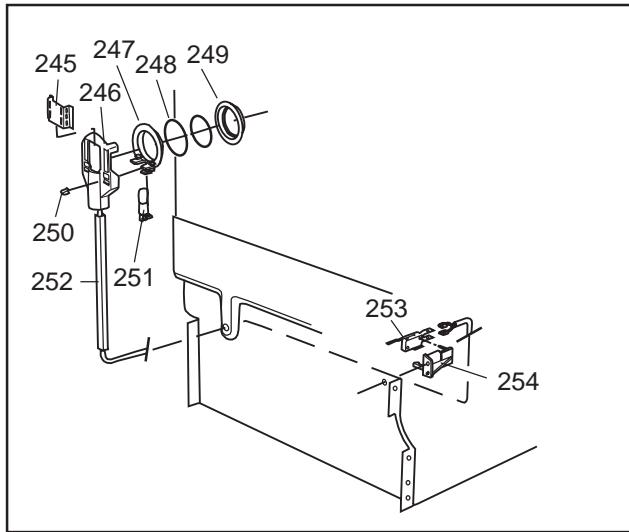

Datum

2003-03-24

Date

BEHÅLLARE

CONTAINER AND RELATED PARTS

Container and related parts

ASKO, 1485 US - White Bi (DW953)

Pos	Spare part No.	Description	Qty	Comment
201	8057977	Bearing Upper Rail 05/06 DW	8 Pcs	
202	8058638-77	Ball Holder, Upper Rail DW	2 Pcs	
203	8057979-77	Rack Stop Grey 05/06 DW	2 Pcs	
204	8057052	Guide Rail '05 '06 DW	2 Pcs	
205	8057978-77	Rail Stop - Back Grey 05/06	2 Pcs	
206	8057489	Tub Seal 05/06 DW	1 Pcs	
208	8801098	Lock Catch Kit 05'06 D/W	1 Pcs	
210	8057077	Heating Element DW 05/06 140	1 Pcs	
210	8002370	Protective Collar	2 Pcs	
211	8901110	Screw w/O-Ring DW 05/06 25-T	4 Pcs	
212	8070613	Sealing Strip Casing	1 Pcs	
216	8002579	T-Stat 05/06 DW Overheat	1 Pcs	
222	8070142	Cable holder, rear 05	1 Pcs	
223	8058495	Cable holder, door 05	1 Pcs	
225	8057523	Bottom and Side support '05	1 Pcs	
228	8058558	RFI 05/06 WM	1 Pcs	
229	8050251	Terminal Block DW All	1 Pcs	
229-a	8900357	Screw, terminal block	1 Pcs	
230	8059991	Cable holder, supply line 05	1 Pcs	
231	8006948	Grommet	1 Pcs	
232	8058491-77	Door Spring 05/06 for 0-7 lb	2 Pcs	
233	8057062	Subs to 8074877	4 Pcs	
234	8901156	Nut, Levelling Legs	4 Pcs	
235	8051957	Slide, foot 02 DW	2 Pcs	
236	8072119	Washer	4 Pcs	
241	8060255	No longer Avail. po# 8008- H	1 Pcs	
242	8070495	Inlet Valve Mount	1 Pcs	
242-a	8900327	Screw 20 Torx, Self Tapping	2 Pcs	
243	8059761-0	Filler Strip - Left DW - Whi	1 Pcs	
243	8059762-0	Filler Strip, Right 05/06 DW	1 Pcs	
243-a	8900646	Screw 20 Torx SS	4 Pcs	
244	8070614	Insulation,fill strip 05&06	2 Pcs