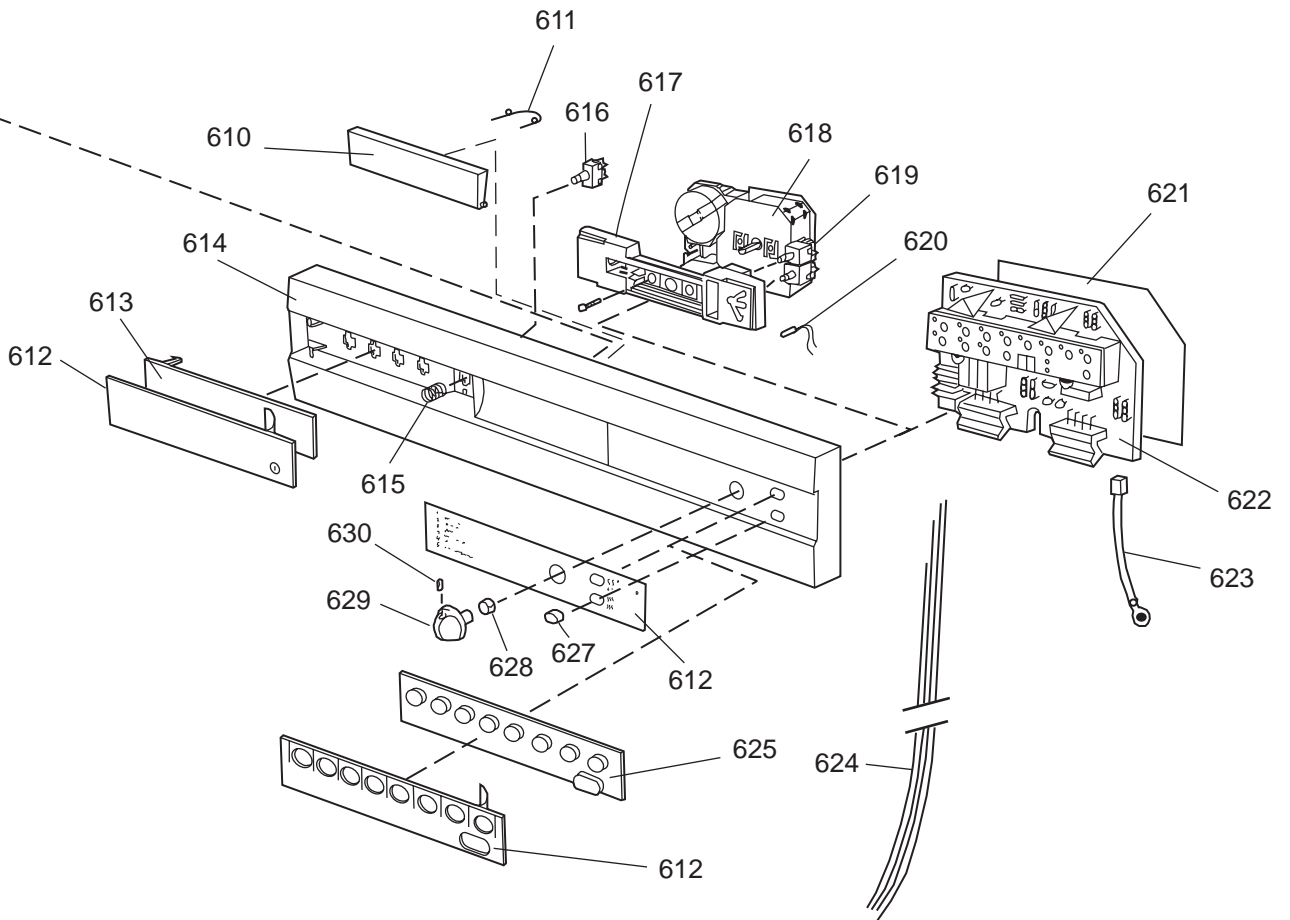

Datum
2003-03-24
Date

PANEL

CONTROL PANEL AND RELATED PARTS

Control panel and related parts

ASKO, 1485 US - White Bi (DW953)

Pos	Spare part No.	Description	Qty	Comment
601	8057541-0	Door Handle White 05/06 DW	1 Pcs	
602	8057545	Rotary catch, child safety '	1 Pcs	
603	8057546	SPRING, SafetyCatch 05/06 DW	1 Pcs	
604	8057544	Arm, SafetyCatch 05/06 DW	1 Pcs	
605	8057539	Bracket 4 Switch/Handle 05/0	1 Pcs	
605-a	8902085	Screw 20T for Plastic	2 Pcs	
606	8071098	Cover for Micro Switch	1 Pcs	
607	8055473	Door Switch - DW 05/06	1 Pcs	
608	8057542	Actuator, Doorswitch 05/06 D	1 Pcs	
609	8007078	Spring 02 Handle, DW	1 Pcs	
612	8072467-0	Decor Insert	1 Pcs	
614	8057538-0	back for decor insert	1 Pcs	
614	8071680-0	Front Panel Asko Compl.	1 Pcs	
621	8060076	Cover, protective 05	1 Pcs	
622	8801201	Board, DW 05/06 (Not FI/Cust	1 Pcs	
622-a	8902053	Screw	2 Pcs	
623	8059767	Thermistor 05/06 DW	1 Pcs	
624	8059861	BASIC HARNESS DOOR DW95E	1 Pc's	
624	8059865	Basic Harness	1 Pcs	
624	8072533	Cable 1485	1 Pcs	
625	8070508-0	Buttons, Keypad 1475/1485	1 Pcs	
690	8073096	INSTR. GENERAL D/WASHER USA	1 Pc's