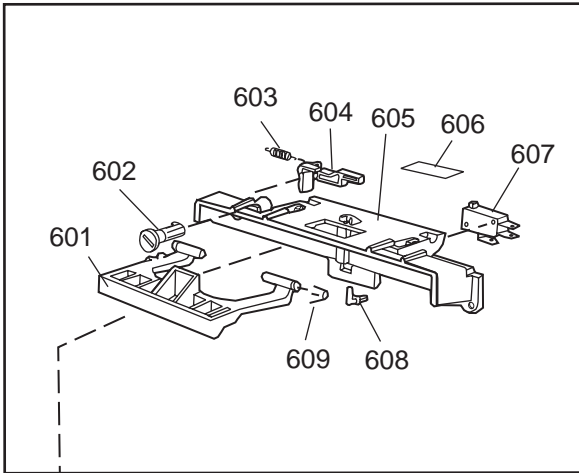

Datum
2003-03-24
Date

PANEL

CONTROL PANEL AND RELATED PARTS

Control panel and related parts

ASKO, 1485 US - White Bi (DW953)

Pos	Spare part No.	Description	Qty	Comment
601	8057541-0	Door Handle White 05/06 DW	1 Pcs	
602	8057545	Rotary catch, child safety '	1 Pcs	
603	8057546	SPRING, SafetyCatch 05/06 DW	1 Pcs	
604	8057544	Arm, SafetyCatch 05/06 DW	1 Pcs	
605	8057539	Bracket 4 Switch/Handle 05/0	1 Pcs	
605-a	8902085	Screw 20T for Plastic	2 Pcs	
606	8071098	Cover for Micro Switch	1 Pcs	
607	8055473	Door Switch - DW 05/06	1 Pcs	
608	8057542	Actuator, Doorswitch 05/06 D	1 Pcs	
609	8007078	Spring 02 Handle, DW	1 Pcs	
612	8072467-0	Decor Insert	1 Pcs	
614	8057538-0	back for decor insert	1 Pcs	
614	8071680-0	Front Panel Asko Compl.	1 Pcs	
621	8060076	Cover, protective 05	1 Pcs	
622	8801201	Board, DW 05/06 (Not FI/Cust	1 Pcs	
622-a	8902053	Screw	2 Pcs	
623	8059767	Thermistor 05/06 DW	1 Pcs	
624	8059861	BASIC HARNESS DOOR DW95E	1 Pc's	
624	8059865	Basic Harness	1 Pcs	
624	8072533	Cable 1485	1 Pcs	
625	8070508-0	Buttons, Keypad 1475/1485	1 Pcs	
690	8073096	INSTR. GENERAL D/WASHER USA	1 Pc's