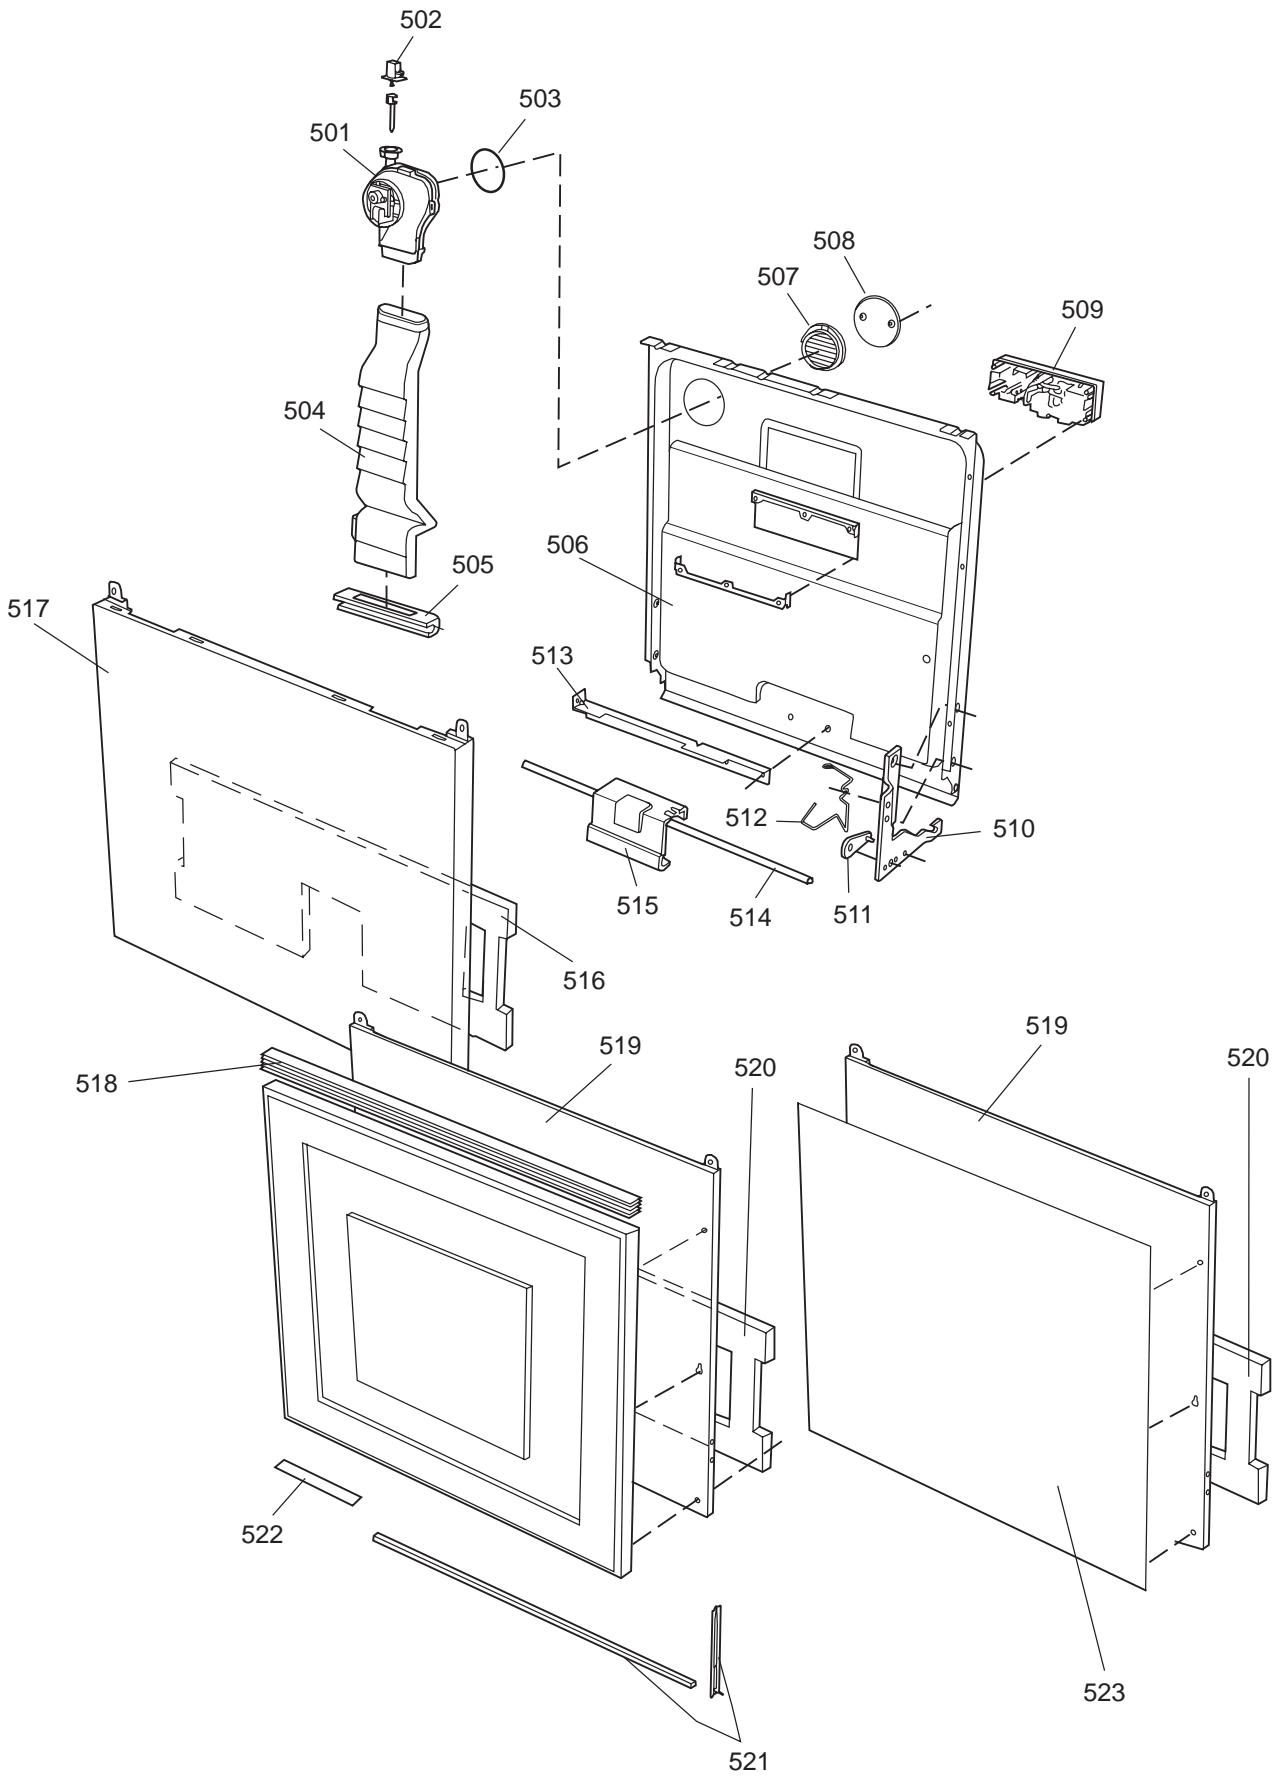

Datum
2003-03-24
Date

PANEL

CONTROL PANEL AND RELATED PARTS

Control panel and related parts

ASKO, 1485 US - Black Bi (DW953)

Pos	Spare part No.	Description	Qty	Comment
601	8057541-33	Door Handle, Black DW 05/06	1 Pcs	
602	8057545	Rotary catch, child safety '	1 Pcs	
603	8057546	SPRING, SafetyCatch 05/06 DW	1 Pcs	
604	8057544	Arm, SafetyCatch 05/06 DW	1 Pcs	
605	8057539	Bracket 4 Switch/Handle 05/0	1 Pcs	
605-a	8902085	Screw 20T for Plastic	2 Pcs	
606	8071098	Cover for Micro Switch	1 Pcs	
607	8055473	Door Switch - DW 05/06	1 Pcs	
608	8057542	Actuator, Doorswitch 05/06 D	1 Pcs	
609	8007078	Spring 02 Handle, DW	1 Pcs	
612	8072467-33	Decor Insert	1 Pcs	
614	8057538-69	Cover Main Switch Black 05'	1 Pcs	
614	8071680-69	Control Panel 05/06 DW	1 Pcs	
621	8060076	Cover, protective 05	1 Pcs	
622	8801201	Board, DW 05/06 (Not FI/Cust	1 Pcs	
622-a	8902053	Screw	2 Pcs	
623	8059767	Thermistor 05/06 DW	1 Pcs	
624	8059861	BASIC HARNESS DOOR DW95E	1 Pc's	
624	8059865	Basic Harness	1 Pcs	
624	8072533	Cable 1485	1 Pcs	
625	8070508-33	Silicon Buttons Black 05	1 Pcs	
690	8073096	INSTR. GENERAL D/WASHER USA	1 Pc's	