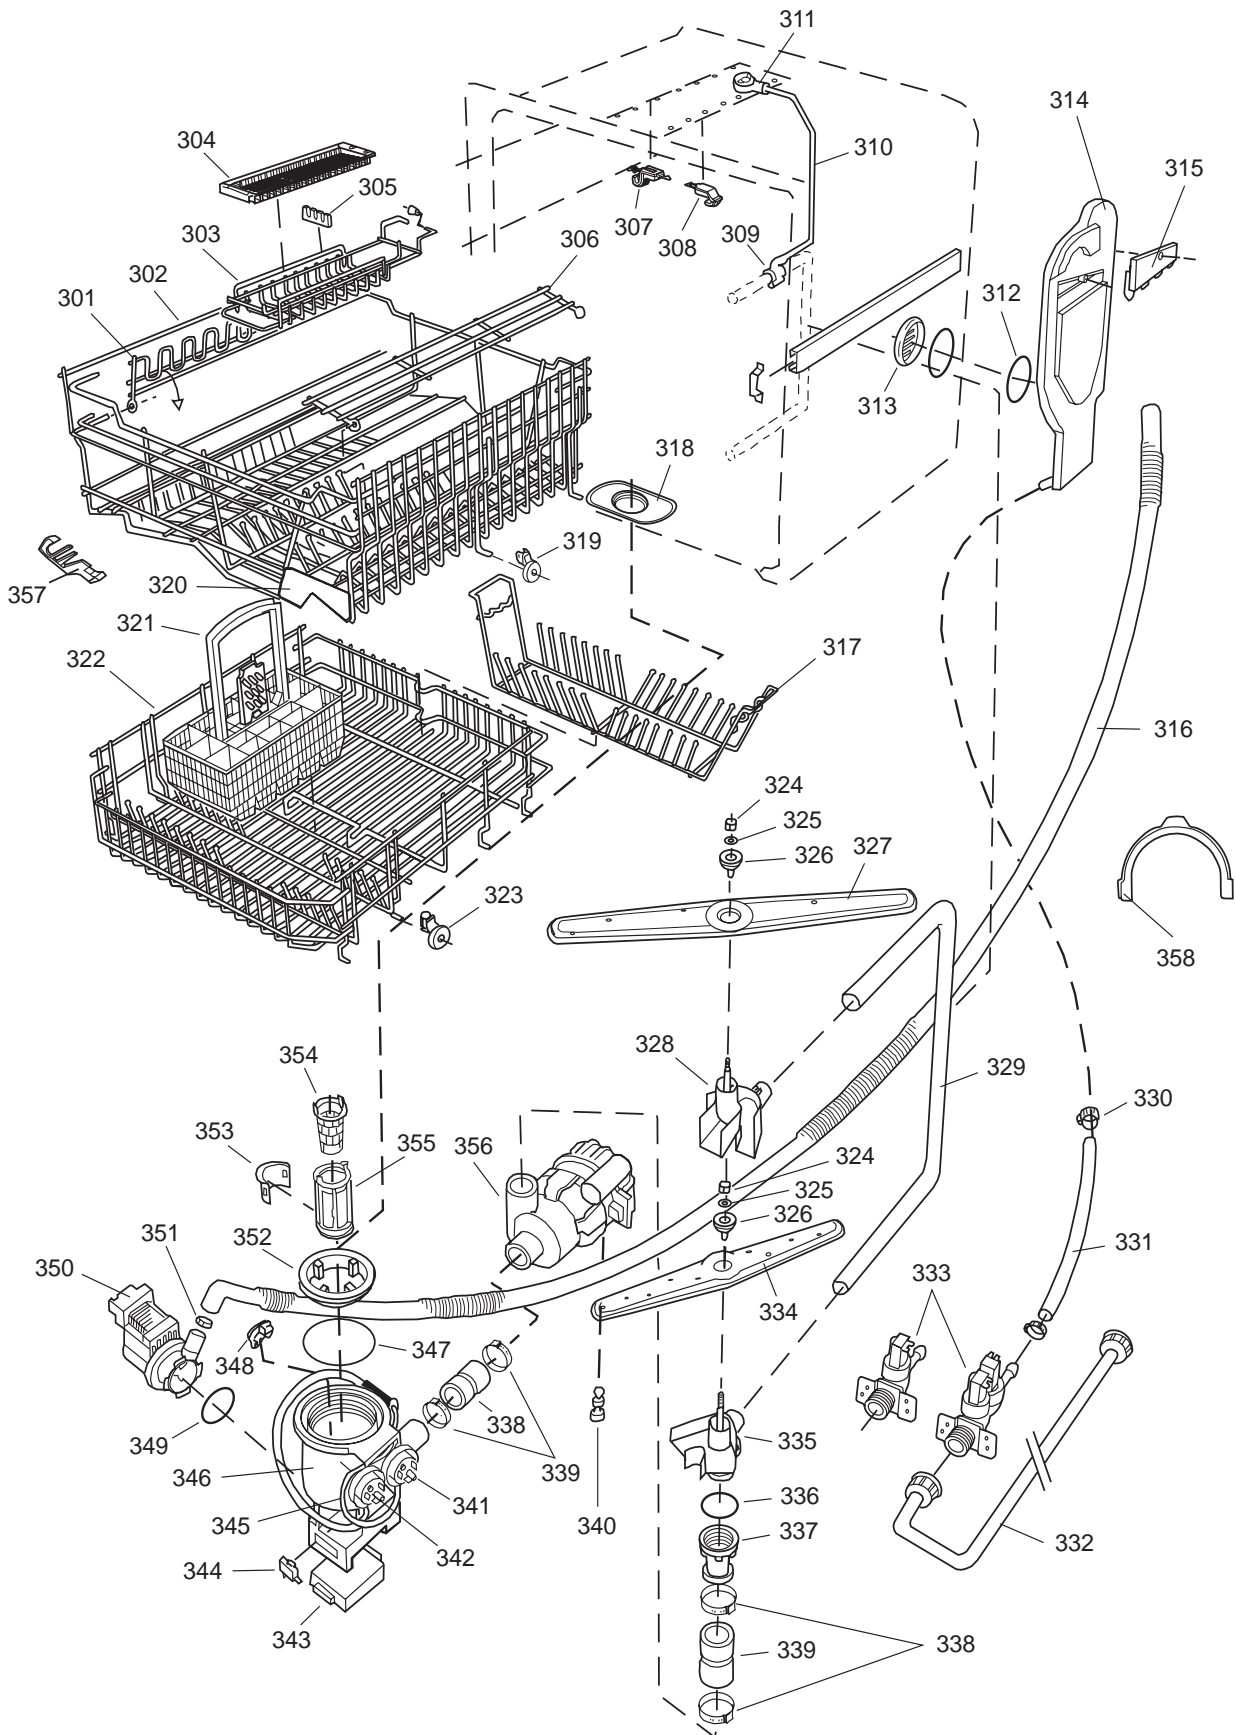

DISKSYSTEM

DISHWASHING SYSTEM

Dishwashing system

ASKO, 1485 US - Black Bi (DW953)

Pos	Spare part No.	Description	Qty	Comment
301	8071337-36	Cup Shelf Wine Glass 05/06 D	1 Pcs	
302	8801236-36	Upper Basket Gray	1 Pcs	
302	8801199-36	Rack, Upper 05 & 06 DW	1 Pcs	with cup shelf
306	8071336-36	Cup Shelf 05/06 DW	1 Pcs	
313	8057536-77	Lockring Airbreak Gray	1 Pcs	
314	8057514	Sub To 8801234	1 Pcs	
316	8070304	Drain Hose 05/06 DW	1 Pcs	
316-a	8052239	Hose Clamp, Squeeze	1 Pcs	
316-b	8053642	Hose Clip	1 Pcs	
318	8059740	Strainer Upper 05/06 DW	1 Pcs	
319	8058498-77	Wheel, Upper Basket 05/06 DW	4 Pcs	
320	8057506-77	Knife Stop	1 Pcs	
321	8801089-77	Cutlery Basket 05/06 DW	1 Pcs	
322	8801200-36	Lower Basket 05/06 DW	1 Pcs	
323	8009516-77	Rack Wheels Lower 05/06 DW	8 Pcs	
324	8901262	Nut for Spray Arm 05	2 Pcs	
325	8052095	Ceramic Washer, Spray Arm 05	2 Pcs	
326	8057070-77	Spray Arm Insert 05/06 DW	2 Pcs	
327	8072695	Spray Arm - Upper 05/06 DW	1 Pcs	
328	8057068-77	Spray Pipe Bearing Upper	1 Pcs	
329	8057063	Spray pipe, inner 05	1 Pcs	
330	8052189	Hose Clamp, Squeeze	2 Pcs	
331	8070622	Ruber Hose	1 Pcs	
333	8072121	Fill Valve, Single 05/06 DW.	1 Pcs	
333-a	8902087	Screw, Plastic Housing 20 To	2 Pcs	
334	8072692	Spray Arm - Lower 05/06 DW	1 Pcs	
335	8057067-77	Lower Washarm Support 05/06	1 Pcs	
336	8901755	O-Ring Seal	1 Pcs	
337	8057069	Retainer Nut SprayArm 05/06	1 Pcs	
338	8052097	Hose Clamp, Circ. Pump 05/06	4 Pcs	
339	8057484	Hose, Circ. Pump 05/06 DW	2 Pcs	
340	8055095	BUFFER, Circumpump 03/04 DW	1 Pcs	
341	8071024	Level Switch 05/06 DW	1 Pcs	
343	8057053	Subs to 8075110	1 Pcs	
344	8060068	Micro Switch,Overfill 05/06	1 Pcs	
345	8058500	Hose Pressure Sw. 05/06 DW	1 Pcs	
346	8801123	Replaces 8075197-77. Sump 05	1 Pcs	
347	8058503	O-Ring, Sump 05/06 DW	1 Pcs	
348	8057487-79	Sump Plug DW 05/06 Cleanout	1 Pcs	
349	8002584	O-Ring, Drain Pump 05/06 DW	1 Pcs	
350	8057083	DRAINPUMP Repl.by 8072032	1 Pc's	
350	8072032	Drain Pump 05/06 DW	1 Pcs	
351	8052239	Hose Clamp, Squeeze	1 Pcs	
352	8057488	Locking ring, bottom well 05	1 Pcs	
353	8058454	Cover Str. Basket 05/06 DW	1 Pcs	
354	8057972-77	Strainer Basket Grey 05/06 D	1 Pcs	
355	8057486-77	Filter, fine 05 & 06 DW	1 Pcs	
356	8071250	Circ. Pump 05/06 DW	1 Pcs	
356-a	8075380	capacitor D3000	1 Pcs	
357	8071214-77	Knife Holder 05/06 DW	2 Pcs	
358	8072528-77	Holder Outlet Hose	1 Pcs	
358	8050805	GOOSE NECK for DRAIN HOSE	1 Pcs