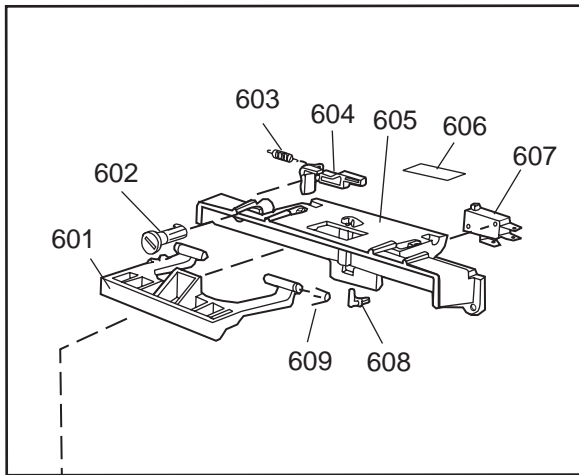

Datum
2003-03-24
Date

PANEL

CONTROL PANEL AND RELATED PARTS

Control panel and related parts

ASKO, 1485 US - Black Bi (DW953)

Pos	Spare part No.	Description	Qty	Comment
601	8057541-33	Door Handle, Black DW 05/06	1 Pcs	
602	8057545	Rotary catch, child safety '	1 Pcs	
603	8057546	SPRING, SafetyCatch 05/06 DW	1 Pcs	
604	8057544	Arm, SafetyCatch 05/06 DW	1 Pcs	
605	8057539	Bracket 4 Switch/Handle 05/0	1 Pcs	
605-a	8902085	Screw 20T for Plastic	2 Pcs	
606	8071098	Cover for Micro Switch	1 Pcs	
607	8055473	Door Switch - DW 05/06	1 Pcs	
608	8057542	Actuator, Doorswitch 05/06 D	1 Pcs	
609	8007078	Spring 02 Handle, DW	1 Pcs	
612	8072467-33	Decor Insert	1 Pcs	
614	8057538-69	Cover Main Switch Black 05'	1 Pcs	
614	8071680-69	Control Panel 05/06 DW	1 Pcs	
621	8060076	Cover, protective 05	1 Pcs	
622	8801201	Board, DW 05/06 (Not FI/Cust	1 Pcs	
622-a	8902053	Screw	2 Pcs	
623	8059767	Thermistor 05/06 DW	1 Pcs	
624	8059861	BASIC HARNESS DOOR DW95E	1 Pc's	
624	8059865	Basic Harness	1 Pcs	
624	8072533	Cable 1485	1 Pcs	
625	8070508-33	Silicon Buttons Black 05	1 Pcs	
690	8073096	INSTR. GENERAL D/WASHER USA	1 Pc's