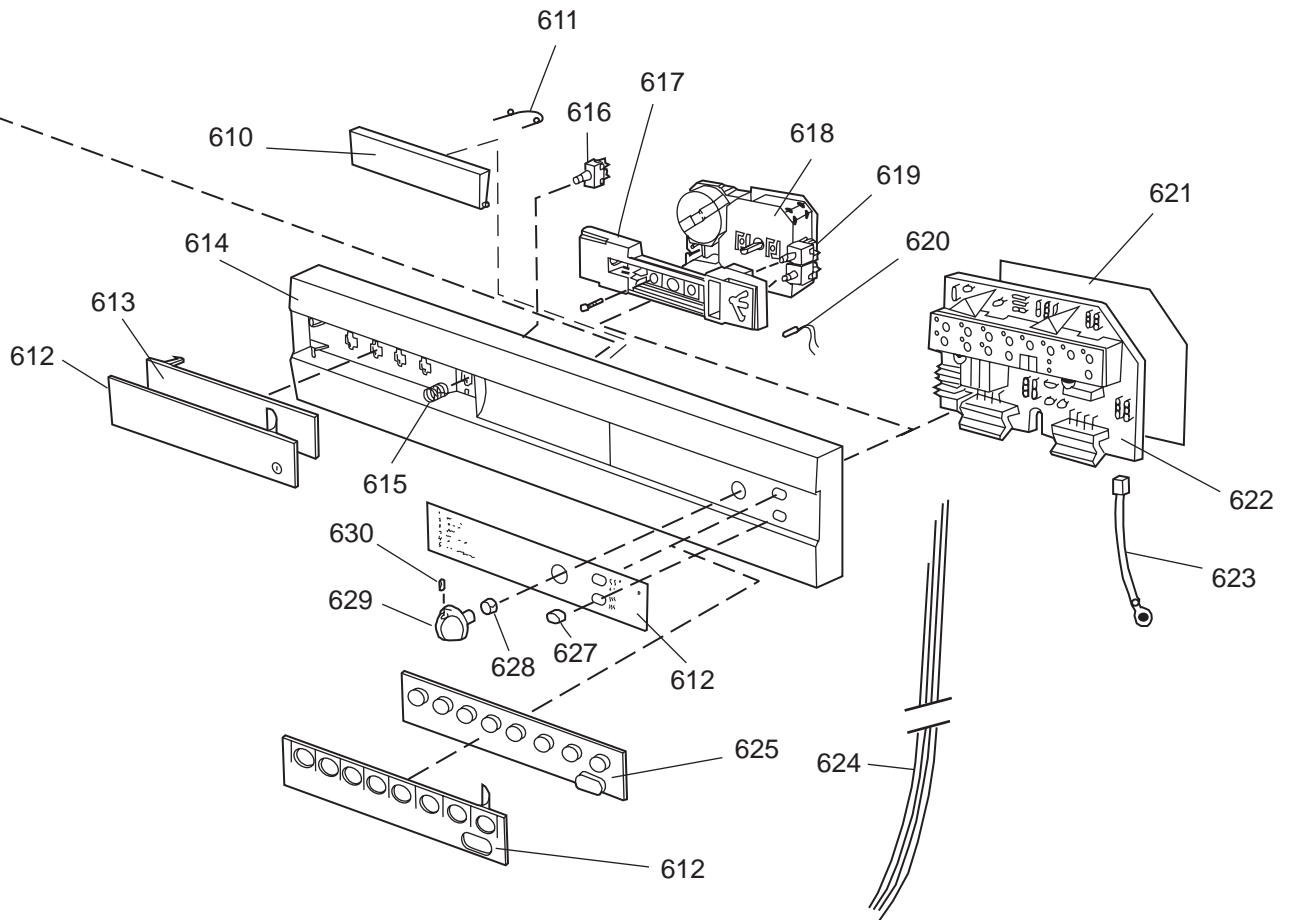

Datum
2003-03-24
Date

PANEL

CONTROL PANEL AND RELATED PARTS

Control panel and related parts

ASKO, 1485 US - Black Bi (DW953)

Pos	Spare part No.	Description	Qty	Comment
601	8057541-33	Door Handle, Black DW 05/06	1 Pcs	
602	8057545	Rotary catch, child safety '	1 Pcs	
603	8057546	SPRING, SafetyCatch 05/06 DW	1 Pcs	
604	8057544	Arm, SafetyCatch 05/06 DW	1 Pcs	
605	8057539	Bracket 4 Switch/Handle 05/0	1 Pcs	
605-a	8902085	Screw 20T for Plastic	2 Pcs	
606	8071098	Cover for Micro Switch	1 Pcs	
607	8055473	Door Switch - DW 05/06	1 Pcs	
608	8057542	Actuator, Doorswitch 05/06 D	1 Pcs	
609	8007078	Spring 02 Handle, DW	1 Pcs	
612	8072467-33	Decor Insert	1 Pcs	
614	8057538-69	Cover Main Switch Black 05'	1 Pcs	
614	8071680-69	Control Panel 05/06 DW	1 Pcs	
621	8060076	Cover, protective 05	1 Pcs	
622	8801201	Board, DW 05/06 (Not FI/Cust	1 Pcs	
622-a	8902053	Screw	2 Pcs	
623	8059767	Thermistor 05/06 DW	1 Pcs	
624	8059861	BASIC HARNESS DOOR DW95E	1 Pc's	
624	8059865	Basic Harness	1 Pcs	
624	8072533	Cable 1485	1 Pcs	
625	8070508-33	Silicon Buttons Black 05	1 Pcs	
690	8073096	INSTR. GENERAL D/WASHER USA	1 Pc's