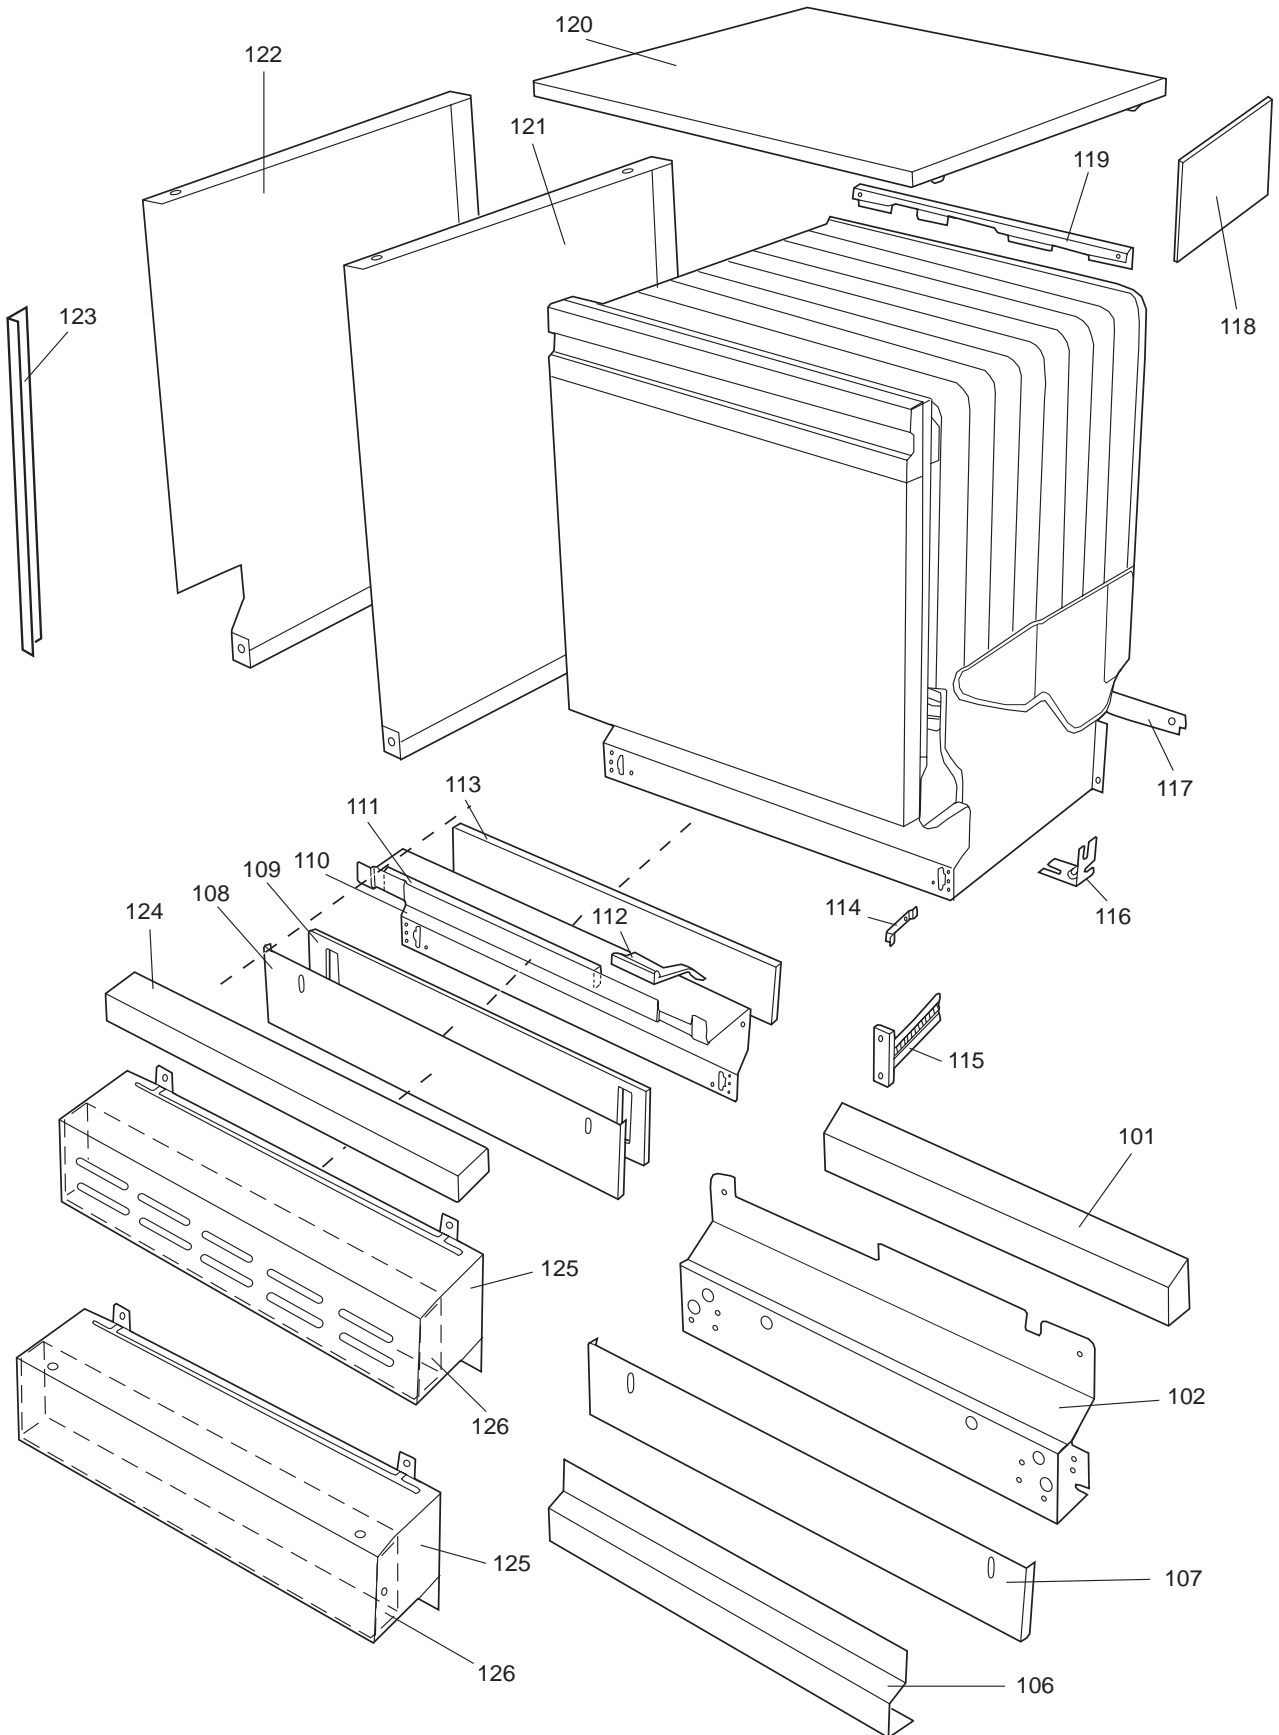

Datum

2003-03-24

Date

YTTERHÖLJE

CASING AND RELATED PARTS

Casing and related parts

ASKO, 1475 US - Black Bi (DW953)

Pos	Spare part No.	Description	Qty	Comment
108	8059758-29	SUBS To 8059758-86 Kick Plat	1 Pcs	
108-a	8900944-29	Screw	2 Pcs	
109	8070743	Insulation, Toe-Kick 05/06 D	1 Pcs	
110	8057526	Guard Plate DW05 & 06	1 Pcs	
110-a	8902357	Screw	4 Pcs	
111	8060041	Sealing strip, protect plte	1 Pcs	
112	8058486	Drip Guard Overflow 05/06 DW	1 Pcs	
113	8058353	Sound Absorb Guard	1 Pcs	
114	8057550	Spring Adj. Bracket 05/06 DW	2 Pcs	
114-a	8902131	Screw, disc.jh 11-99	2 Pcs	
115	8057549	Bracket/Toe Kick 05/06 DW	2 Pcs	
124	8070615	Sealing Lower Panel DW 05/06	1 Pcs	
125	8057100-S-29	Lower Panel, 05/06 DW	1 Pcs	
125-a	8900352	Screw Access Panel 05/06	2 Pcs	
125-b	8009769-33	Black plugs for Door DW 05/0	4 Pcs	
126	8070612	Insul, lower panel 05 & 06 D	1 Pcs