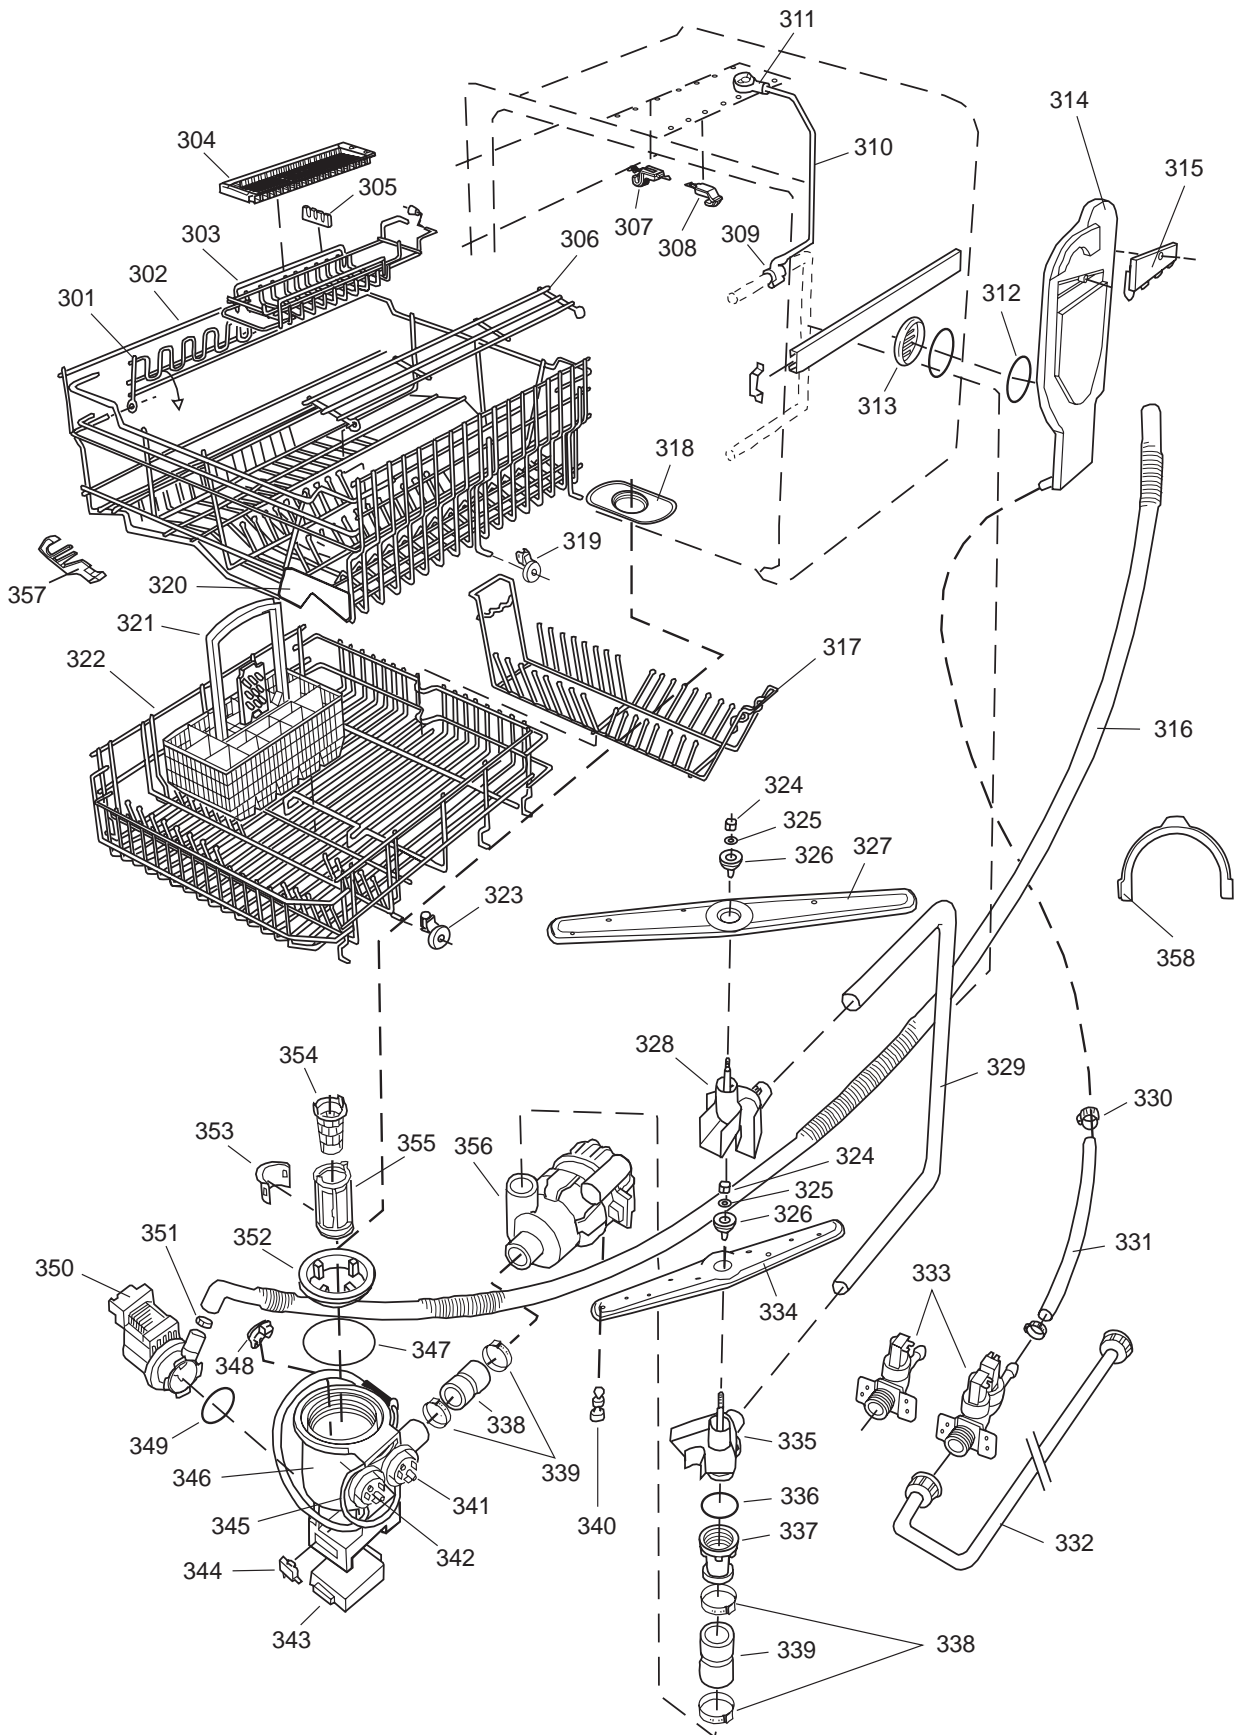

DISKSYSTEM

DISHWASHING SYSTEM

Dishwashing system

ASKO, 1475 US - Black Bi (DW953)

Pos	Spare part No.	Description	Qty	Comment
301	8071337-36	Cup Shelf Wine Glass 05/06 D	1 Pcs	
302	8801236-36	Upper Basket Gray	1 Pcs	
302	8801199-36	Rack, Upper 05 & 06 DW	1 Pcs	with cup shelf
306	8071336-36	Cup Shelf 05/06 DW	1 Pcs	
313	8057536-77	Lockring Airbreak Gray	1 Pcs	
314	8057514	Sub To 8801234	1 Pcs	
316	8070304	Drain Hose 05/06 DW	1 Pcs	
316-a	8052239	Hose Clamp, Squeeze	1 Pcs	
316-b	8053642	Hose Clip	1 Pcs	
318	8059740	Strainer Upper 05/06 DW	1 Pcs	
319	8058498-77	Wheel, Upper Basket 05/06 DW	4 Pcs	
320	8057506-77	Knife Stop	1 Pcs	
321	8801089-77	Cutlery Basket 05/06 DW	1 Pcs	
322	8070043-36	Lower Basket 1325/1706	1 Pcs	
323	8009516-77	Rack Wheels Lower 05/06 DW	8 Pcs	
324	8901262	Nut for Spray Arm 05	2 Pcs	
325	8052095	Ceramic Washer, Spray Arm 05	2 Pcs	
326	8057070-77	Spray Arm Insert 05/06 DW	2 Pcs	
327	8072695	Spray Arm - Upper 05/06 DW	1 Pcs	
328	8057068-77	Spray Pipe Bearing Upper	1 Pcs	
329	8057063	Spray pipe, inner 05	1 Pcs	
330	8052189	Hose Clamp, Squeeze	2 Pcs	
331	8070622	Ruber Hose	1 Pcs	
333	8072121	Fill Valve, Single 05/06 DW.	1 Pcs	
333-a	8902087	Screw, Plastic Housing 20 To	2 Pcs	
334	8072692	Spray Arm - Lower 05/06 DW	1 Pcs	
335	8057067-77	Lower Washarm Support 05/06	1 Pcs	
336	8901755	O-Ring Seal	1 Pcs	
337	8057069	Retainer Nut SprayArm 05/06	1 Pcs	
338	8052097	Hose Clamp, Circ. Pump 05/06	4 Pcs	
339	8057484	Hose, Circ. Pump 05/06 DW	2 Pcs	
340	8055095	BUFFER, Circumpump 03/04 DW	1 Pcs	
341	8071024	Level Switch 05/06 DW	1 Pcs	
343	8057053	Subs to 8075110	1 Pcs	
344	8060068	Micro Switch,Overfill 05/06	1 Pcs	
345	8058500	Hose Pressure Sw. 05/06 DW	1 Pcs	
346	8801123	Replaces 8075197-77. Sump 05	1 Pcs	
347	8058503	O-Ring, Sump 05/06 DW	1 Pcs	
348	8057487-79	Sump Plug DW 05/06 Cleanout	1 Pcs	
349	8002584	O-Ring, Drain Pump 05/06 DW	1 Pcs	
350	8057083	DRAINPUMP Repl.by 8072032	1 Pc's	
350	8072032	Drain Pump 05/06 DW	1 Pcs	
351	8052239	Hose Clamp, Squeeze	1 Pcs	
352	8057488	Locking ring, bottom well 05	1 Pcs	
353	8058454	Cover Str. Basket 05/06 DW	1 Pcs	
354	8057972-77	Strainer Basket Grey 05/06 D	1 Pcs	
355	8057486-77	Filter, fine 05 & 06 DW	1 Pcs	
356	8071250	Circ. Pump 05/06 DW	1 Pcs	
356-a	8075380	capacitor D3000	1 Pcs	
357	8071214-77	Knife Holder 05/06 DW	2 Pcs	
358	8072528-77	Holder Outlet Hose	1 Pcs	
358	8050805	GOOSE NECK for DRAIN HOSE	1 Pcs