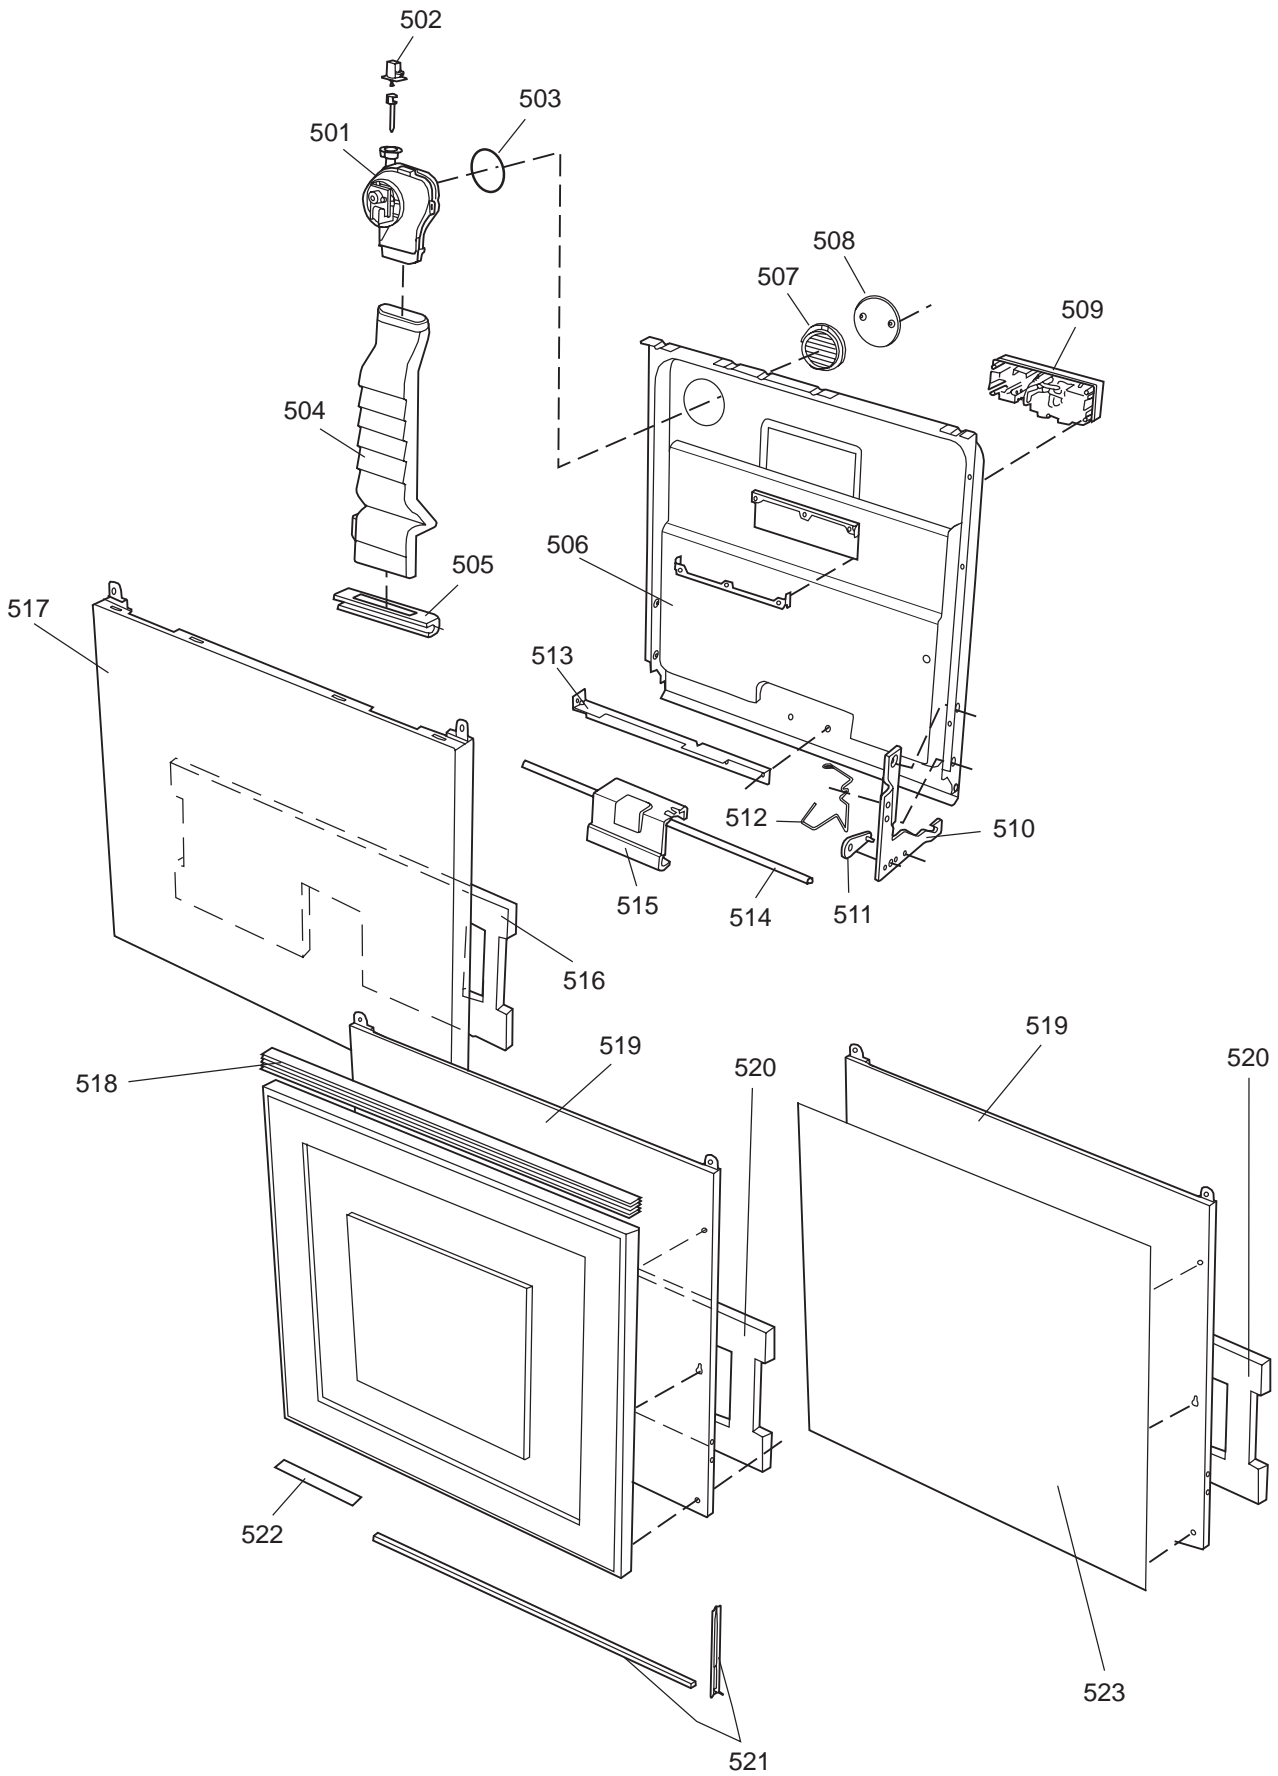

Datum
2003-03-24
Date

PANEL

CONTROL PANEL AND RELATED PARTS

Control panel and related parts

ASKO, 1385 US - White Bi (DW952)

Pos	Spare part No.	Description	Qty	Comment
601	8057541-0	Door Handle White 05/06 DW	1 Pcs	
602	8057545	Rotary catch, child safety '	1 Pcs	
603	8057546	SPRING, SafetyCatch 05/06 DW	1 Pcs	
604	8057544	Arm, SafetyCatch 05/06 DW	1 Pcs	
605	8057539	Bracket 4 Switch/Handle 05/0	1 Pcs	
605-a	8902085	Screw 20T for Plastic	2 Pcs	
606	8071098	Cover for Micro Switch	1 Pcs	
607	8055473	Door Switch - DW 05/06	1 Pcs	
608	8057542	Actuator, Doorswitch 05/06 D	1 Pcs	
609	8007078	Spring 02 Handle, DW	1 Pcs	
612	8070897-0	Decor Insert 1385 White	1 Pcs	
614	8057538-0	back for decor insert	1 Pcs	
614	8071680-0	Front Panel Asko Compl.	1 Pcs	
617	8057540	Bracket, program timer '05	1 Pcs	
617-a	8900944	Screw Toe Kick 20 Torx	2 Pcs	
618	8060017	Timer 05/06 DW	1 Pcs	
618-a	8900944	Screw Toe Kick 20 Torx	2 Pcs	
618-b	8901413	Lock Washer, laundry tops	2 Pcs	
619	8057941	Switch, temp hi/lo DW	2 Pcs	
624	8071454	Cable harness 1385	1 Pcs	
627	8057982-0	Push Button White '05	2 Pcs	
628	8056521	Clip Knobs - Mechanical	1 Pcs	
628	8006970	Circlip	1 Pcs	
629	8801111-0	Knob, DW White 05/06	1 Pcs	
630	8057959	DECOR STRIP KNOB ASKO DW95	1 Pcs	
690	8073096	INSTR. GENERAL D/WASHER USA	1 Pcs	
690	8071435	INSTRUCTIONS 1365-75-85 CA/US	1 Pcs	