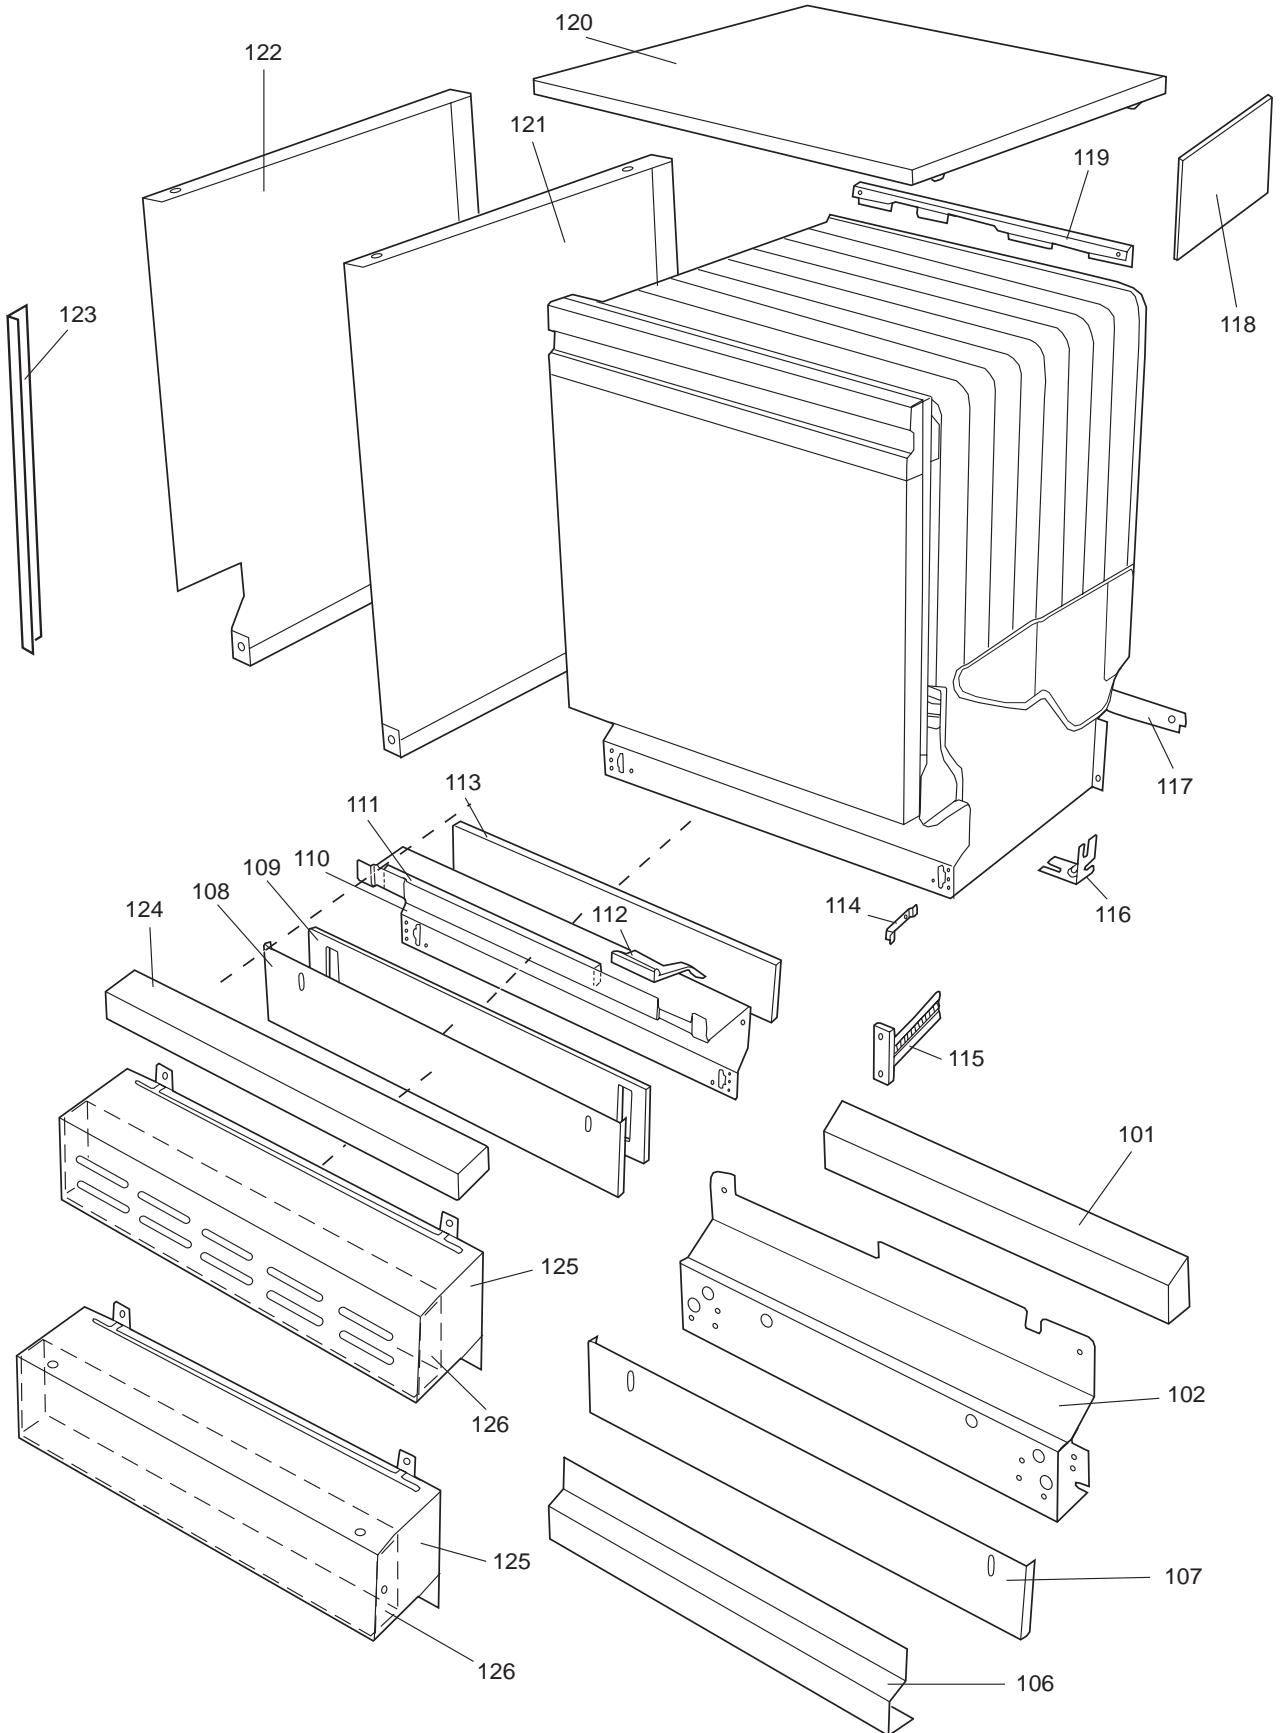

Datum
2003-03-24
Date

YTTERHÖLJE

CASING AND RELATED PARTS

Casing and related parts

ASKO, 1385 US - White Bi (DW952)

Pos	Spare part No.	Description	Qty	Comment
108	8059758-0	Toe Kick, White DW 05/06 US	1 Pcs	
108-a	8900944-0	Screw, white 20 torx	2 Pcs	
109	8070743	Insulation, Toe-Kick 05/06 D	1 Pcs	
110	8057526	Guard Plate DW05 & 06	1 Pcs	
110-a	8902357	Screw	4 Pcs	
111	8060041	Sealing strip, protect plte	1 Pcs	
112	8058486	Drip Guard Overflow 05/06 DW	1 Pcs	
113	8058353	Sound Absorb Guard	1 Pcs	
114	8057550	Spring Adj. Bracket 05/06 DW	2 Pcs	
114-a	8902131	Screw, disc.jh 11-99	2 Pcs	
115	8057549	Bracket/Toe Kick 05/06 DW	2 Pcs	
124	8070615	Sealing Lower Panel DW 05/06	1 Pcs	
125	8057100-S-0	Lower Panel, 05/06 DW	1 Pcs	
125-a	8900352	Screw Access Panel 05/06	2 Pcs	
125-b	8009769	Plug - Decor Frame White	4 Pcs	
126	8070612	Insul, lower panel 05 & 06 D	1 Pcs	