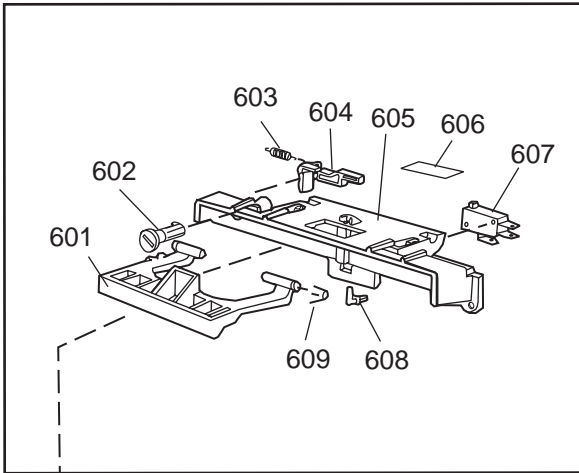

Datum
2003-03-24
Date

PANEL

CONTROL PANEL AND RELATED PARTS

Control panel and related parts

ASKO, 1385 US - White Bi (DW952)

Pos	Spare part No.	Description	Qty	Comment
601	8057541-0	Door Handle White 05/06 DW	1 Pcs	
602	8057545	Rotary catch, child safety '	1 Pcs	
603	8057546	SPRING, SafetyCatch 05/06 DW	1 Pcs	
604	8057544	Arm, SafetyCatch 05/06 DW	1 Pcs	
605	8057539	Bracket 4 Switch/Handle 05/0	1 Pcs	
605-a	8902085	Screw 20T for Plastic	2 Pcs	
606	8071098	Cover for Micro Switch	1 Pcs	
607	8055473	Door Switch - DW 05/06	1 Pcs	
608	8057542	Actuator, Doorswitch 05/06 D	1 Pcs	
609	8007078	Spring 02 Handle, DW	1 Pcs	
612	8070897-0	Decor Insert 1385 White	1 Pcs	
614	8057538-0	back for decor insert	1 Pcs	
614	8071680-0	Front Panel Asko Compl.	1 Pcs	
617	8057540	Bracket, program timer '05	1 Pcs	
617-a	8900944	Screw Toe Kick 20 Torx	2 Pcs	
618	8060017	Timer 05/06 DW	1 Pcs	
618-a	8900944	Screw Toe Kick 20 Torx	2 Pcs	
618-b	8901413	Lock Washer, laundry tops	2 Pcs	
619	8057941	Switch, temp hi/lo DW	2 Pcs	
624	8071454	Cable harness 1385	1 Pcs	
627	8057982-0	Push Button White '05	2 Pcs	
628	8056521	Clip Knobs - Mechanical	1 Pcs	
628	8006970	Circlip	1 Pcs	
629	8801111-0	Knob, DW White 05/06	1 Pcs	
630	8057959	DECOR STRIP KNOB ASKO DW95	1 Pcs	
690	8073096	INSTR. GENERAL D/WASHER USA	1 Pcs	
690	8071435	INSTRUCTIONS 1365-75-85 CA/US	1 Pcs