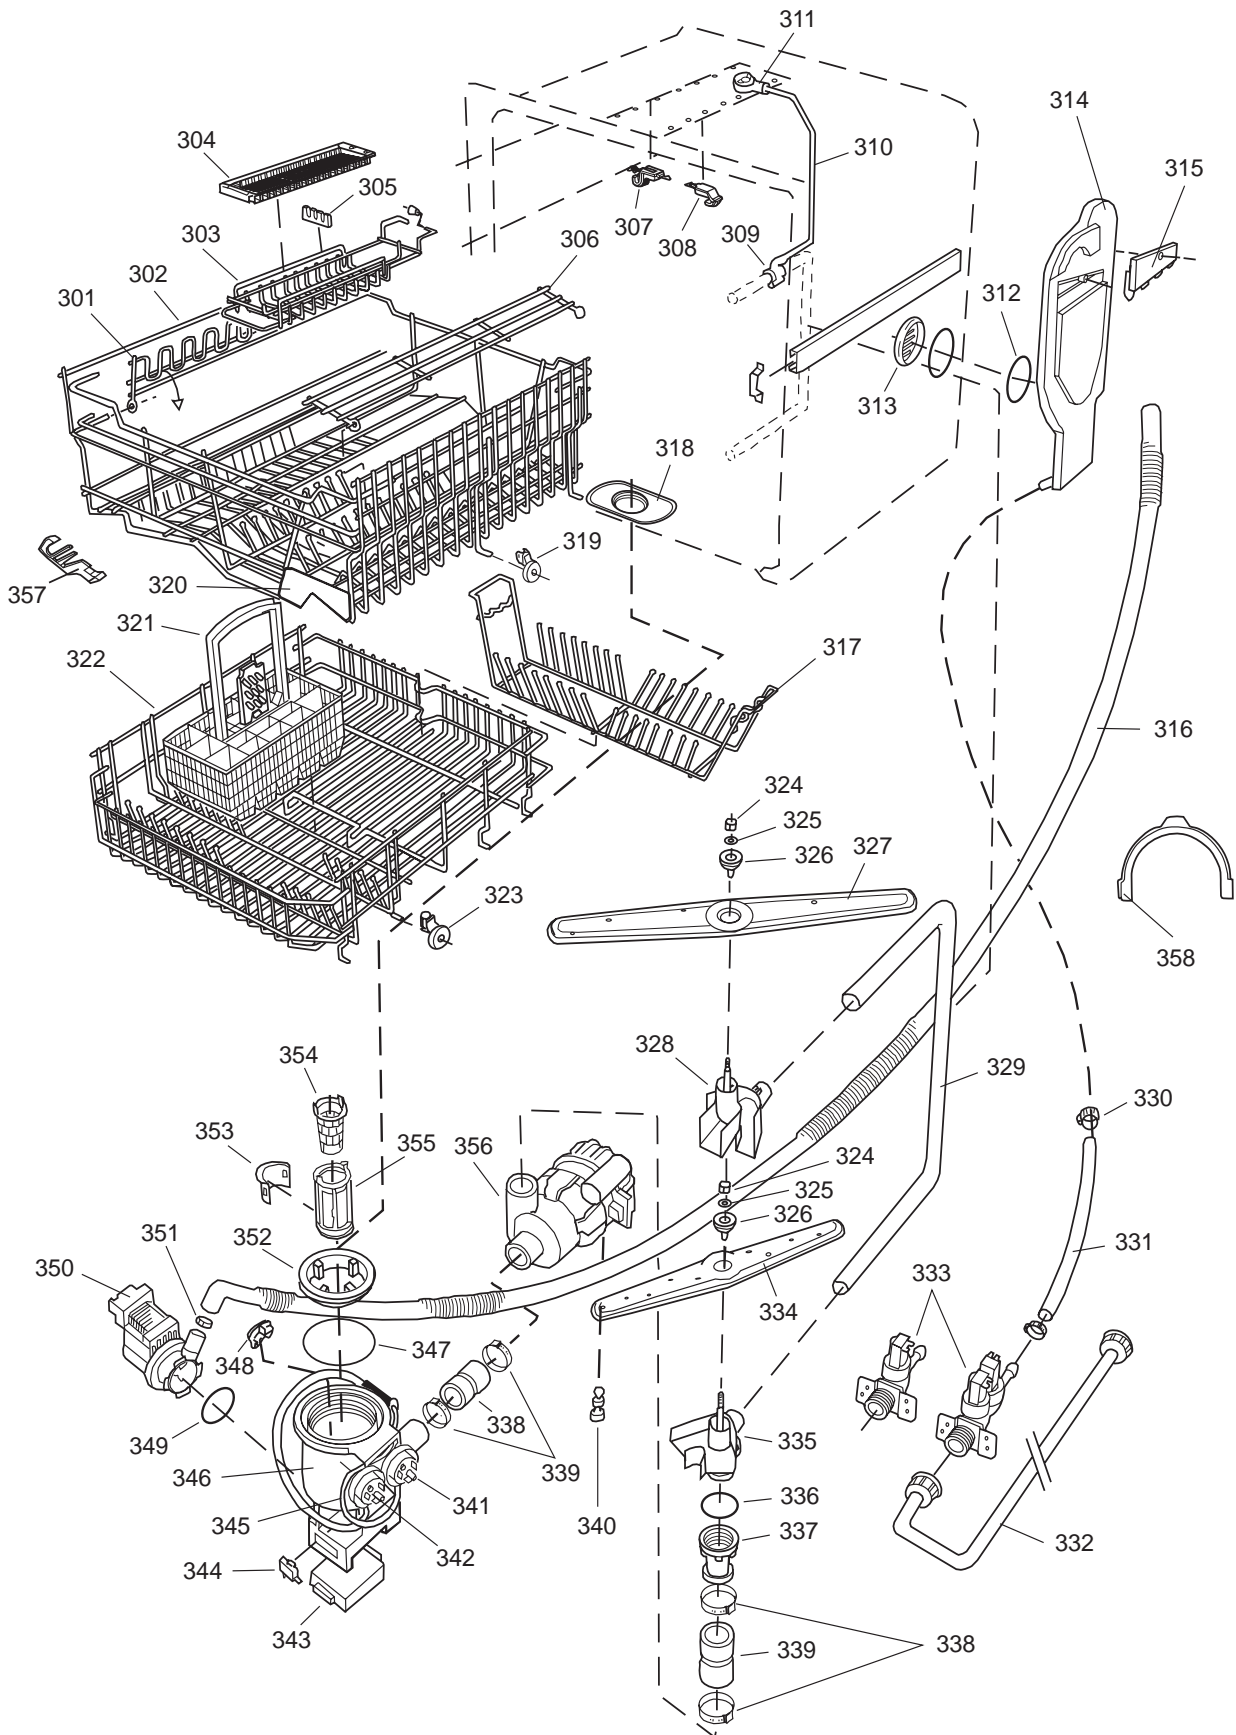

Datum

2003-03-24

Date

DISKSYSTEM

DISHWASHING SYSTEM

Dishwashing system

ASKO, 1385 US - White Bi (DW952)

Pos	Spare part No.	Description	Qty	Comment
301	8071337-36	Cup Shelf Wine Glass 05/06 D	1 Pcs	
302	8801236-36	Upper Basket Gray	1 Pcs	
302	8801199-36	Rack, Upper 05 & 06 DW	1 Pcs	with cup shelf
306	8071336-36	Cup Shelf 05/06 DW	1 Pcs	
313	8057536-77	Lockring Airbreak Gray	1 Pcs	
314	8057514	Sub To 8801234	1 Pcs	
316	8070304	Drain Hose 05/06 DW	1 Pcs	
316-a	8052239	Hose Clamp, Squeeze	1 Pcs	
316-b	8053642	Hose Clip	1 Pcs	
318	8059740	Strainer Upper 05/06 DW	1 Pcs	
319	8058498-77	Wheel, Upper Basket 05/06 DW	4 Pcs	
320	8057506-77	Knife Stop	1 Pcs	
321	8801089-77	Cutlery Basket 05/06 DW	1 Pcs	
322	8801200-36	Lower Basket 05/06 DW	1 Pcs	
322	8070043-36	Lower Basket 1325/1706	1 Pcs	
323	8009516-77	Rack Wheels Lower 05/06 DW	8 Pcs	
324	8901262	Nut for Spray Arm 05	2 Pcs	
325	8052095	Ceramic Washer, Spray Arm 05	2 Pcs	
326	8057070-77	Spray Arm Insert 05/06 DW	2 Pcs	
327	8072695	Spray Arm - Upper 05/06 DW	1 Pcs	
328	8057068-77	Spray Pipe Bearing Upper	1 Pcs	
329	8057063	Spray pipe, inner 05	1 Pcs	
330	8052189	Hose Clamp, Squeeze	2 Pcs	
331	8070622	Ruber Hose	1 Pcs	
333	8072121	Fill Valve, Single 05/06 DW.	1 Pcs	
333-a	8902087	Screw, Plastic Housing 20 To	2 Pcs	
334	8072692	Spray Arm - Lower 05/06 DW	1 Pcs	
335	8057067-77	Lower Washarm Support 05/06	1 Pcs	
336	8901755	O-Ring Seal	1 Pcs	
337	8057069	Retainer Nut SprayArm 05/06	1 Pcs	
338	8052097	Hose Clamp, Circ. Pump 05/06	4 Pcs	
339	8057484	Hose, Circ. Pump 05/06 DW	2 Pcs	
340	8055095	BUFFER, Circumpump 03/04 DW	1 Pcs	
341	8071024	Level Switch 05/06 DW	1 Pcs	
343	8057053	Subs to 8075110	1 Pcs	
344	8060068	Micro Switch,Overfill 05/06	1 Pcs	
345	8058500	Hose Pressure Sw. 05/06 DW	1 Pcs	
346	8801123	Replaces 8075197-77. Sump 05	1 Pcs	
347	8058503	O-Ring, Sump 05/06 DW	1 Pcs	
348	8057487-79	Sump Plug DW 05/06 Cleanout	1 Pcs	
349	8002584	O-Ring, Drain Pump 05/06 DW	1 Pcs	
350	8057083	DRAINPUMP Repl.by 8072032	1 Pcs	
350	8072032	Drain Pump 05/06 DW	1 Pcs	
351	8052239	Hose Clamp, Squeeze	1 Pcs	
352	8057488	Locking ring, bottom well 05	1 Pcs	
353	8058454	Cover Str. Basket 05/06 DW	1 Pcs	
354	8057972-77	Strainer Basket Grey 05/06 D	1 Pcs	
355	8057486-77	Filter, fine 05 & 06 DW	1 Pcs	
356	8071250	Circ. Pump 05/06 DW	1 Pcs	
356-a	8075380	capacitor D3000	1 Pcs	
357	8071214-77	Knife Holder 05/06 DW	2 Pcs	
358	8050805	GOOSE NECK for DRAIN HOSE	1 Pcs	
358	8072528-77	Holder Outlet Hose	1 Pcs