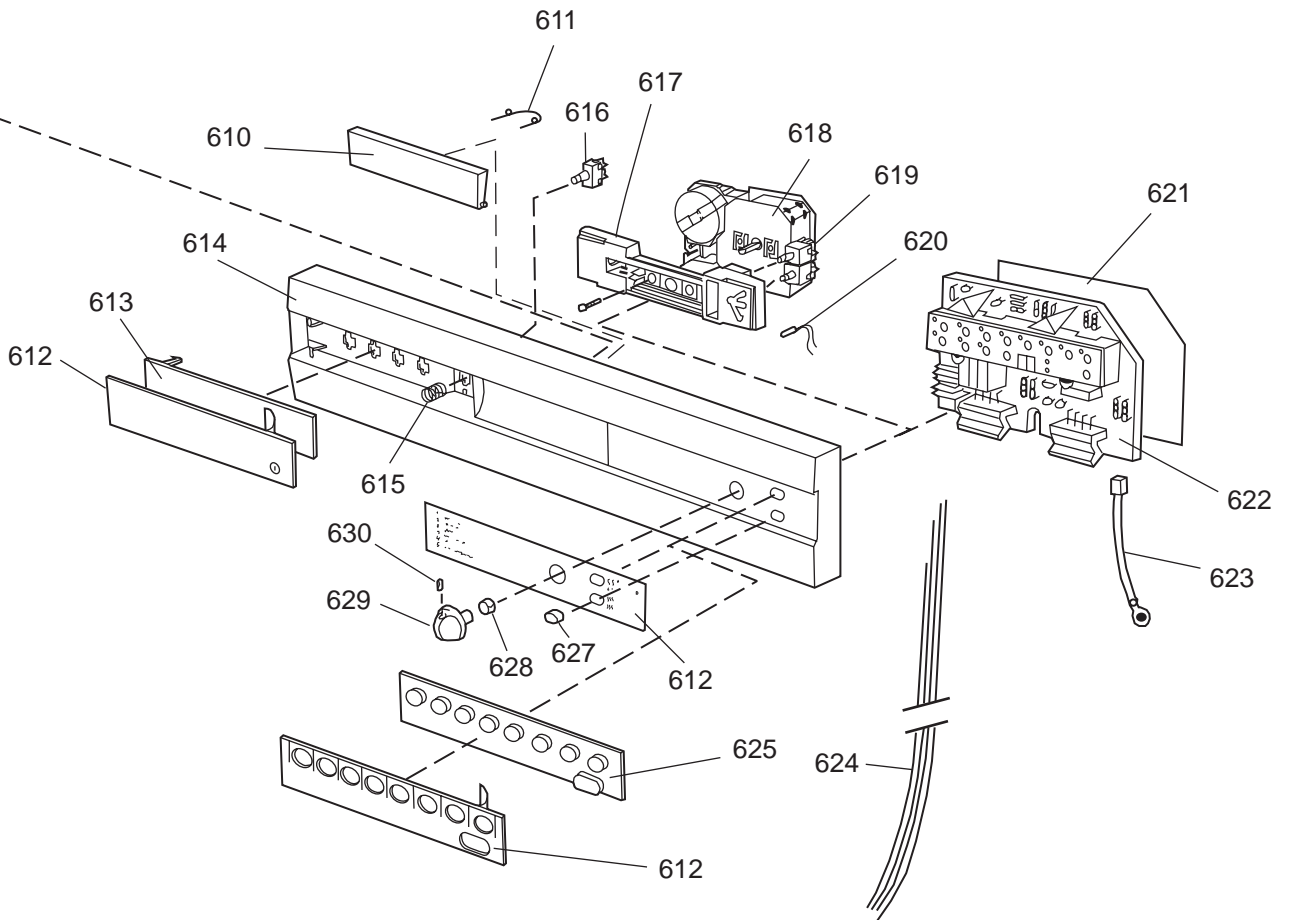

Datum
2003-03-24
Date

PANEL

CONTROL PANEL AND RELATED PARTS

Control panel and related parts

ASKO, 1385 US - White Bi (DW952)

Pos	Spare part No.	Description	Qty	Comment
601	8057541-0	Door Handle White 05/06 DW	1 Pcs	
602	8057545	Rotary catch, child safety '	1 Pcs	
603	8057546	SPRING, SafetyCatch 05/06 DW	1 Pcs	
604	8057544	Arm, SafetyCatch 05/06 DW	1 Pcs	
605	8057539	Bracket 4 Switch/Handle 05/0	1 Pcs	
605-a	8902085	Screw 20T for Plastic	2 Pcs	
606	8071098	Cover for Micro Switch	1 Pcs	
607	8055473	Door Switch - DW 05/06	1 Pcs	
608	8057542	Actuator, Doorswitch 05/06 D	1 Pcs	
609	8007078	Spring 02 Handle, DW	1 Pcs	
612	8070897-0	Decor Insert 1385 White	1 Pcs	
614	8057538-0	back for decor insert	1 Pcs	
614	8071680-0	Front Panel Asko Compl.	1 Pcs	
617	8057540	Bracket, program timer '05	1 Pcs	
617-a	8900944	Screw Toe Kick 20 Torx	2 Pcs	
618	8060017	Timer 05/06 DW	1 Pcs	
618-a	8900944	Screw Toe Kick 20 Torx	2 Pcs	
618-b	8901413	Lock Washer, laundry tops	2 Pcs	
619	8057941	Switch, temp hi/lo DW	2 Pcs	
624	8071454	Cable harness 1385	1 Pcs	
627	8057982-0	Push Button White '05	2 Pcs	
628	8056521	Clip Knobs - Mechanical	1 Pcs	
628	8006970	Circlip	1 Pcs	
629	8801111-0	Knob, DW White 05/06	1 Pcs	
630	8057959	DECOR STRIP KNOB ASKO DW95	1 Pcs	
690	8073096	INSTR. GENERAL D/WASHER USA	1 Pcs	
690	8071435	INSTRUCTIONS 1365-75-85 CA/US	1 Pcs