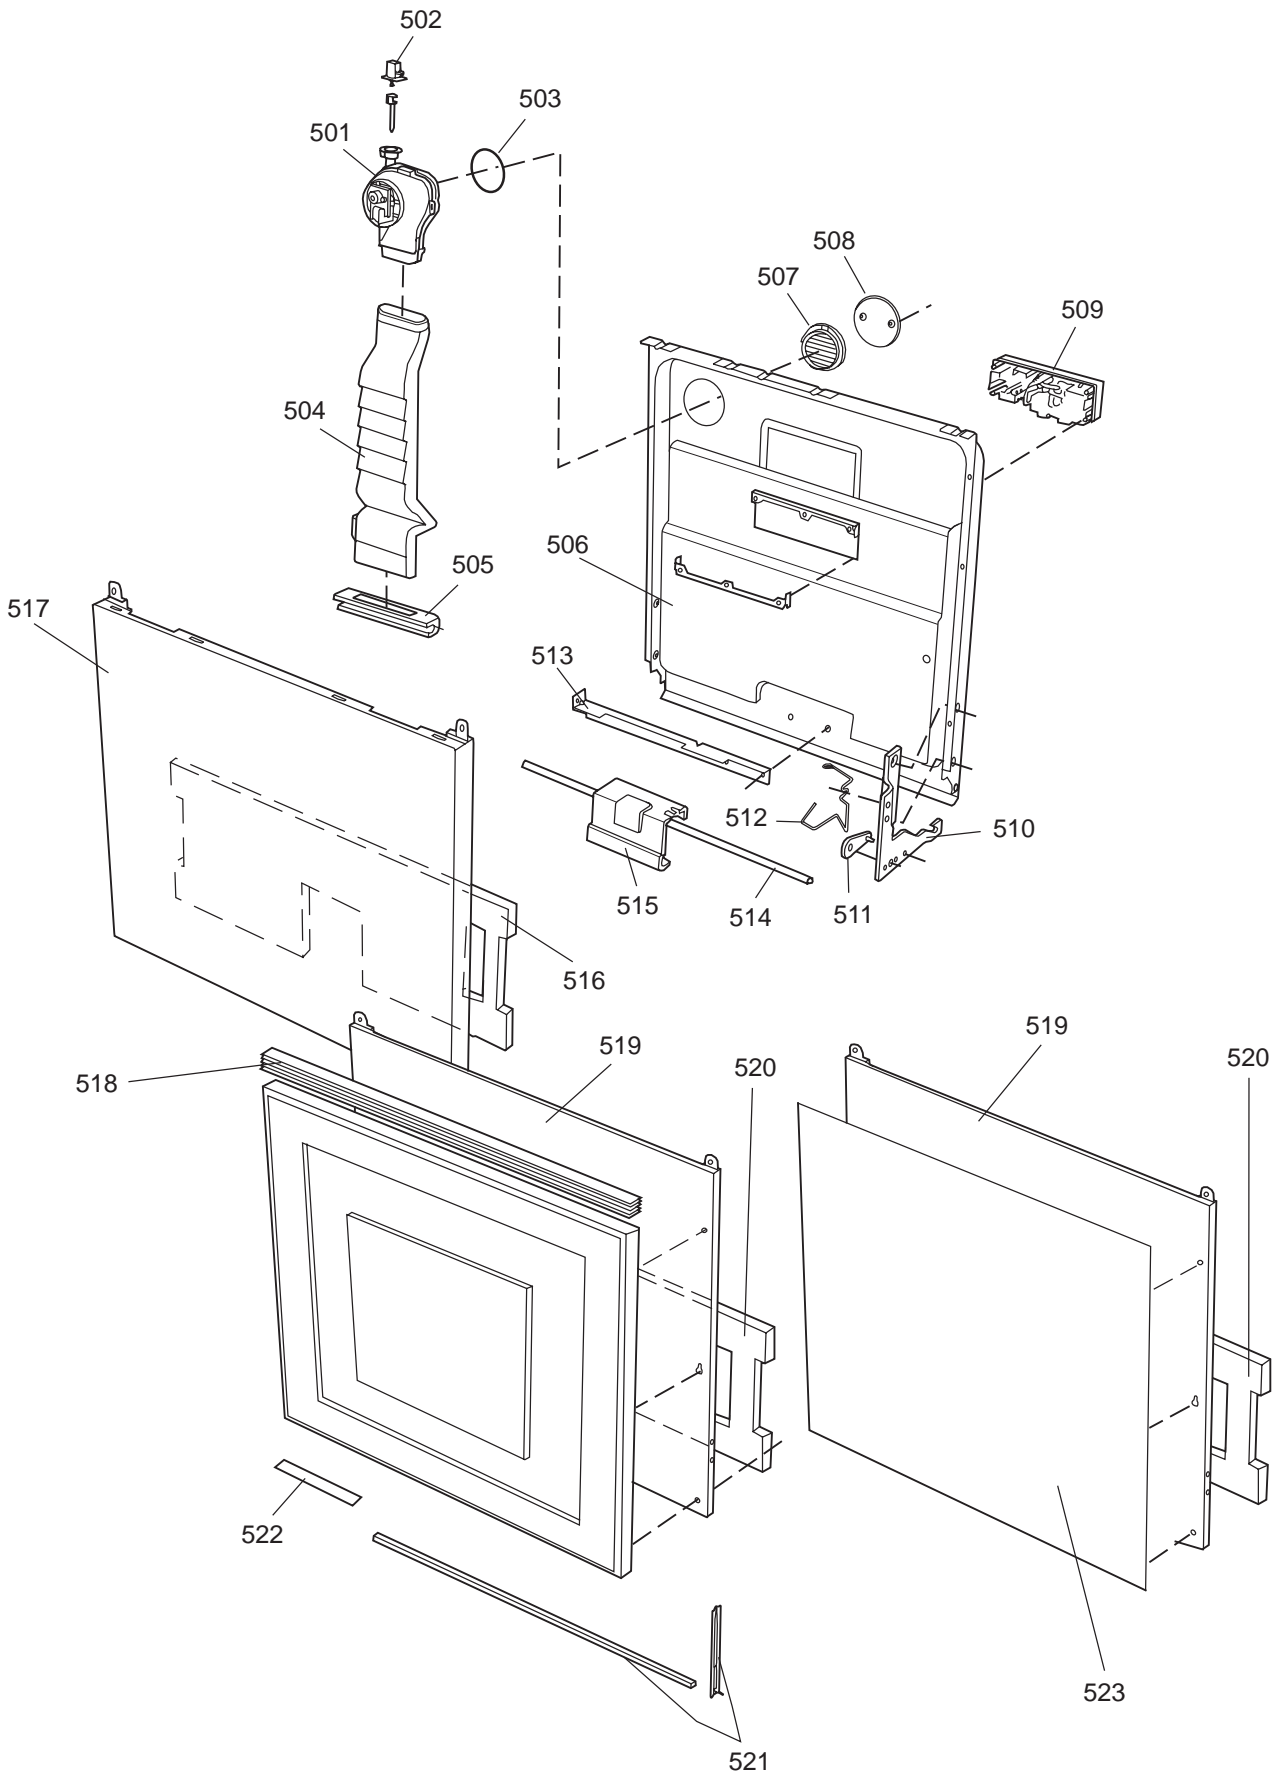

Datum
2003-03-24
Date

PANEL

CONTROL PANEL AND RELATED PARTS

Control panel and related parts

ASKO, 1385 US - SS Bi (DW952)

Pos	Spare part No.	Description	Qty	Comment
601	8057541-33	Door Handle, Black DW 05/06	1 Pcs	
602	8057545	Rotary catch, child safety '	1 Pcs	
603	8057546	SPRING, SafetyCatch 05/06 DW	1 Pcs	
604	8057544	Arm, SafetyCatch 05/06 DW	1 Pcs	
605	8057539	Bracket 4 Switch/Handle 05/0	1 Pcs	
605-a	8902085	Screw 20T for Plastic	2 Pcs	
606	8071098	Cover for Micro Switch	1 Pcs	
607	8055473	Door Switch - DW 05/06	1 Pcs	
608	8057542	Actuator, Doorswitch 05/06 D	1 Pcs	
609	8007078	Spring 02 Handle, DW	1 Pcs	
612	8070897-95	Decor Insert 1385 SS	1 Pcs	
614	8071680-69	Control Panel 05/06 DW	1 Pcs	
614	8057538-69	Cover Main Switch Black 05'	1 Pcs	
617	8057540	Bracket, program timer '05	1 Pcs	
617-a	8900944	Screw Toe Kick 20 Torx	2 Pcs	
618	8060017	Timer 05/06 DW	1 Pcs	
618-a	8900944	Screw Toe Kick 20 Torx	2 Pcs	
618-b	8901413	Lock Washer, laundry tops	2 Pcs	
619	8057941	Switch, temp hi/lo DW	2 Pcs	
624	8071454	Cable harness 1385	1 Pcs	
627	8057982-33	Push Button Black DW 13-17	2 Pcs	
628	8006970	Circlip	1 Pcs	
628	8056521	Clip Knobs - Mechanical	1 Pcs	
629	8801111-33	Knob, compl. black DW 05/06	1 Pcs	
630	8057959	DECOR STRIP KNOB ASKO DW95	1 Pcs	
690	8073096	INSTR. GENERAL D/WASHER USA	1 Pcs	
690	8071435	INSTRUCTIONS 1365-75-85 CA/US	1 Pcs	