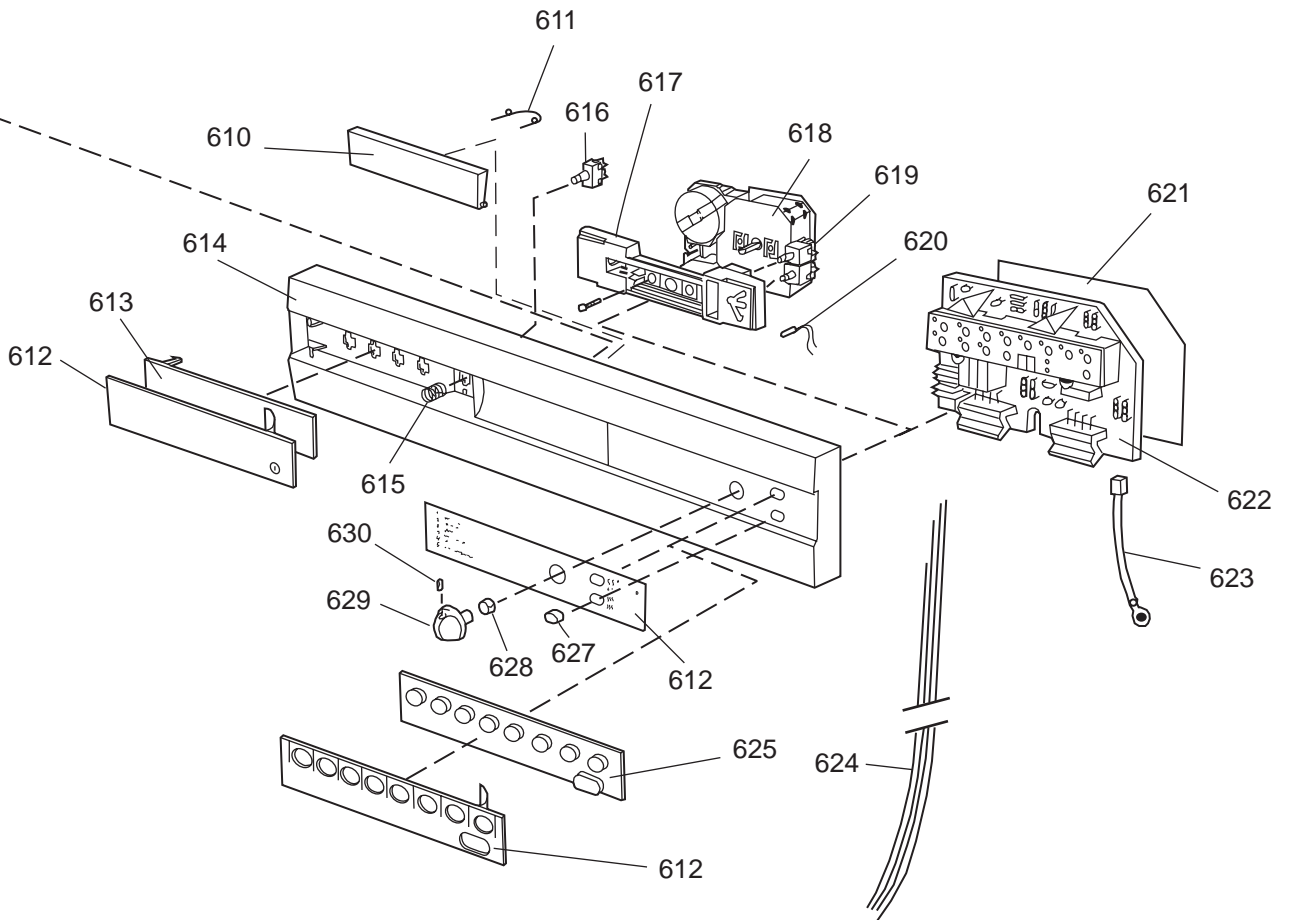

Datum
2003-03-24
Date

PANEL

CONTROL PANEL AND RELATED PARTS

Control panel and related parts

ASKO, 1385 US - SS Bi (DW952)

Pos	Spare part No.	Description	Qty	Comment
601	8057541-33	Door Handle, Black DW 05/06	1 Pcs	
602	8057545	Rotary catch, child safety '	1 Pcs	
603	8057546	SPRING, SafetyCatch 05/06 DW	1 Pcs	
604	8057544	Arm, SafetyCatch 05/06 DW	1 Pcs	
605	8057539	Bracket 4 Switch/Handle 05/0	1 Pcs	
605-a	8902085	Screw 20T for Plastic	2 Pcs	
606	8071098	Cover for Micro Switch	1 Pcs	
607	8055473	Door Switch - DW 05/06	1 Pcs	
608	8057542	Actuator, Doorswitch 05/06 D	1 Pcs	
609	8007078	Spring 02 Handle, DW	1 Pcs	
612	8070897-95	Decor Insert 1385 SS	1 Pcs	
614	8071680-69	Control Panel 05/06 DW	1 Pcs	
614	8057538-69	Cover Main Switch Black 05'	1 Pcs	
617	8057540	Bracket, program timer '05	1 Pcs	
617-a	8900944	Screw Toe Kick 20 Torx	2 Pcs	
618	8060017	Timer 05/06 DW	1 Pcs	
618-a	8900944	Screw Toe Kick 20 Torx	2 Pcs	
618-b	8901413	Lock Washer, laundry tops	2 Pcs	
619	8057941	Switch, temp hi/lo DW	2 Pcs	
624	8071454	Cable harness 1385	1 Pcs	
627	8057982-33	Push Button Black DW 13-17	2 Pcs	
628	8006970	Circlip	1 Pcs	
628	8056521	Clip Knobs - Mechanical	1 Pcs	
629	8801111-33	Knob, compl. black DW 05/06	1 Pcs	
630	8057959	DECOR STRIP KNOB ASKO DW95	1 Pcs	
690	8073096	INSTR. GENERAL D/WASHER USA	1 Pcs	
690	8071435	INSTRUCTIONS 1365-75-85 CA/US	1 Pcs