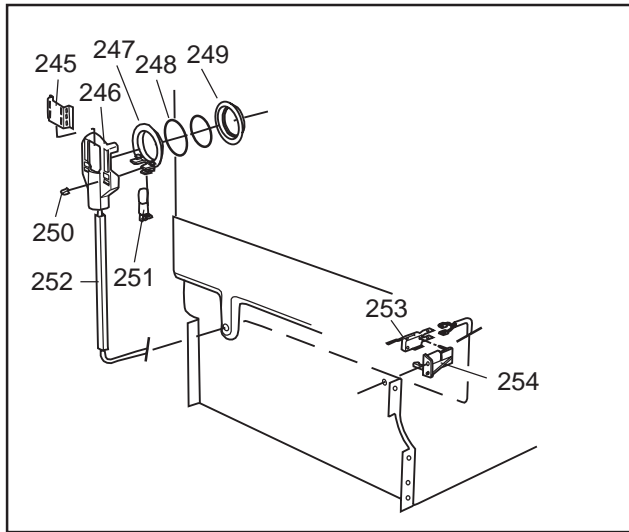

Datum
2003-03-24
Date

BEHÅLLARE

CONTAINER AND RELATED PARTS

Container and related parts

ASKO, 1385 US - SS Bi (DW952)

Pos	Spare part No.	Description	Qty	Comment
201	8057977	Bearing Upper Rail 05/06 DW	8 Pcs	
202	8058638-77	Ball Holder, Upper Rail DW	2 Pcs	
203	8057979-77	Rack Stop Grey 05/06 DW	2 Pcs	
204	8057052	Guide Rail '05 '06 DW	2 Pcs	
205	8057978-77	Rail Stop - Back Grey 05/06	2 Pcs	
206	8057489	Tub Seal 05/06 DW	1 Pcs	
208	8801098	Lock Catch Kit 05'06 D/W	1 Pcs	
210	8002370	Protective Collar	2 Pcs	
210	8057077	Heating Element DW 05/06 140	1 Pcs	
211	8901110	Screw w/O-Ring DW 05/06 25-T	4 Pcs	
212	8070613	Sealing Strip Casing	1 Pcs	
215	8059896	T-Stat 05/06 30-70C DW	1 Pcs	
216	8002579	T-Stat 05/06 DW Overheat	1 Pcs	
217	8058373	Thermostat 05	1 Pcs	
222	8070142	Cable holder, rear 05	1 Pcs	
223	8058495	Cable holder, door 05	1 Pcs	
225	8057523	Bottom and Side support '05	1 Pcs	
229	8050251	Terminal Block DW All	1 Pcs	
229-a	8900357	Screw, terminal block	1 Pcs	
230	8059991	Cable holder, supply line 05	1 Pcs	
231	8006948	Grommet	1 Pcs	
232	8058491-77	Door Spring 05/06 for 0-7 lb	2 Pcs	
233	8057062	Subs to 8074877	4 Pcs	
234	8901156	Nut, Levelling Legs	4 Pcs	
235	8051957	Slide, foot 02 DW	2 Pcs	
236	8072119	Washer	4 Pcs	
241	8060255	No longer Avail. po# 8008- H	1 Pcs	
242	8070495	Inlet Valve Mount	1 Pcs	
242-a	8900327	Screw 20 Torx, Self Tapping	2 Pcs	
243	8059761-95	Filler Strip - Left DW SS	1 Pcs	
243	8059762-95	Filler Strip, Right 05/06 DW	1 Pcs	
243-a	8900646	Screw 20 Torx SS	4 Pcs	
244	8070614	Insulation,fill strip 05&06	2 Pcs