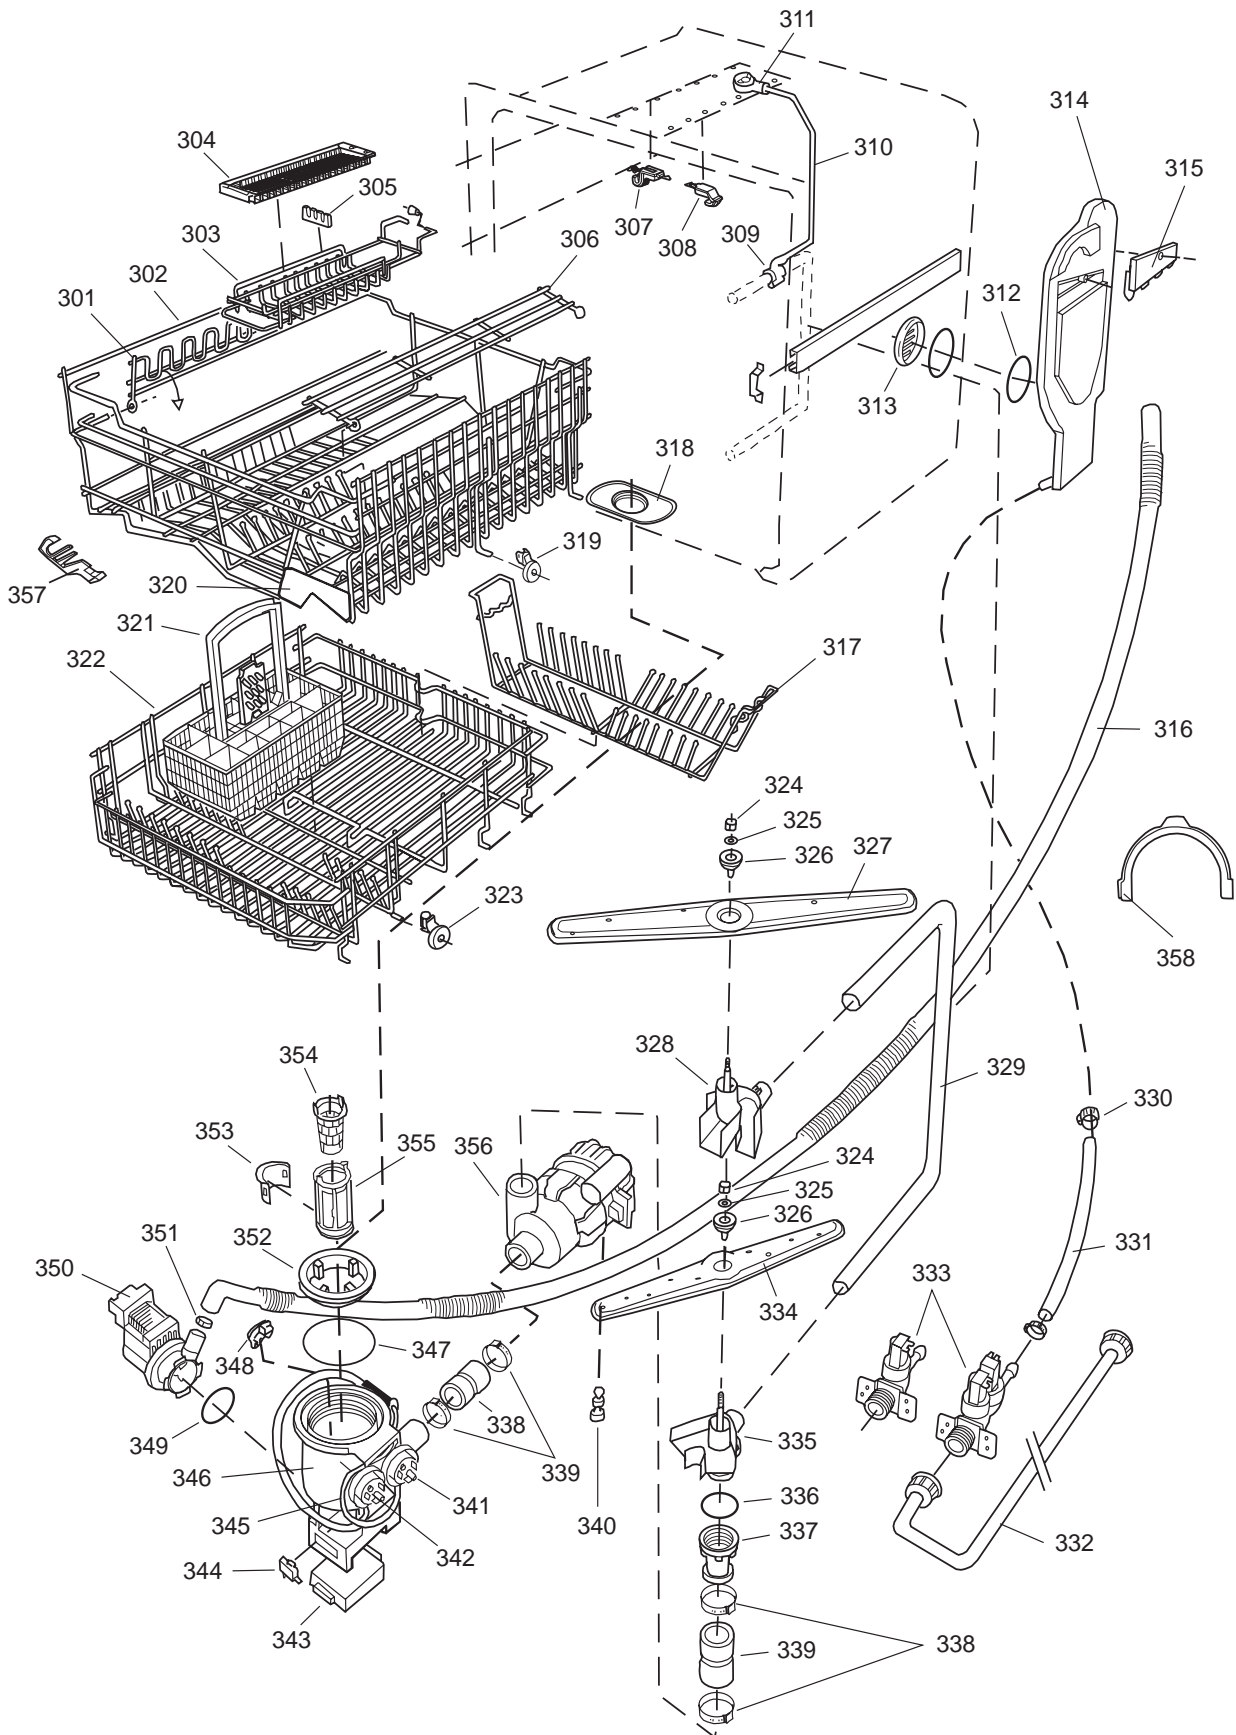

DISKSYSTEM

DISHWASHING SYSTEM

Dishwashing system

ASKO, 1385 US - SS Bi (DW952)

Pos	Spare part No.	Description	Qty	Comment
301	8071337-36	Cup Shelf Wine Glass 05/06 D	1 Pcs	
302	8801236-36	Upper Basket Gray	1 Pcs	
302	8801199-36	Rack, Upper 05 & 06 DW	1 Pcs	with cup shelf
306	8071336-36	Cup Shelf 05/06 DW	1 Pcs	
313	8057536-77	Lockring Airbreak Gray	1 Pcs	
314	8057514	Sub To 8801234	1 Pcs	
316	8070304	Drain Hose 05/06 DW	1 Pcs	
316-a	8052239	Hose Clamp, Squeeze	1 Pcs	
316-b	8053642	Hose Clip	1 Pcs	
318	8059740	Strainer Upper 05/06 DW	1 Pcs	
319	8058498-77	Wheel, Upper Basket 05/06 DW	4 Pcs	
320	8057506-77	Knife Stop	1 Pcs	
321	8801089-77	Cutlery Basket 05/06 DW	1 Pcs	
322	8801200-36	Lower Basket 05/06 DW	1 Pcs	
322	8070043-36	Lower Basket 1325/1706	1 Pcs	
323	8009516-77	Rack Wheels Lower 05/06 DW	8 Pcs	
324	8901262	Nut for Spray Arm 05	2 Pcs	
325	8052095	Ceramic Washer, Spray Arm 05	2 Pcs	
326	8057070-77	Spray Arm Insert 05/06 DW	2 Pcs	
327	8072695	Spray Arm - Upper 05/06 DW	1 Pcs	
328	8057068-77	Spray Pipe Bearing Upper	1 Pcs	
329	8057063	Spray pipe, inner 05	1 Pcs	
330	8052189	Hose Clamp, Squeeze	2 Pcs	
331	8070622	Ruber Hose	1 Pcs	
333	8072121	Fill Valve, Single 05/06 DW.	1 Pcs	
333-a	8902087	Screw, Plastic Housing 20 To	2 Pcs	
334	8072692	Spray Arm - Lower 05/06 DW	1 Pcs	
335	8057067-77	Lower Washarm Support 05/06	1 Pcs	
336	8901755	O-Ring Seal	1 Pcs	
337	8057069	Retainer Nut SprayArm 05/06	1 Pcs	
338	8052097	Hose Clamp, Circ. Pump 05/06	4 Pcs	
339	8057484	Hose, Circ. Pump 05/06 DW	2 Pcs	
340	8055095	BUFFER, Circumpump 03/04 DW	1 Pcs	
341	8071024	Level Switch 05/06 DW	1 Pcs	
343	8057053	Subs to 8075110	1 Pcs	
344	8060068	Micro Switch,Overfill 05/06	1 Pcs	
345	8058500	Hose Pressure Sw. 05/06 DW	1 Pcs	
346	8801123	Replaces 8075197-77. Sump 05	1 Pcs	
347	8058503	O-Ring, Sump 05/06 DW	1 Pcs	
348	8057487-79	Sump Plug DW 05/06 Cleanout	1 Pcs	
349	8002584	O-Ring, Drain Pump 05/06 DW	1 Pcs	
350	8057083	DRAINPUMP Repl.by 8072032	1 Pcs	
350	8072032	Drain Pump 05/06 DW	1 Pcs	
351	8052239	Hose Clamp, Squeeze	1 Pcs	
352	8057488	Locking ring, bottom well 05	1 Pcs	
353	8058454	Cover Str. Basket 05/06 DW	1 Pcs	
354	8057972-77	Strainer Basket Grey 05/06 D	1 Pcs	
355	8057486-77	Filter, fine 05 & 06 DW	1 Pcs	
356	8071250	Circ. Pump 05/06 DW	1 Pcs	
356-a	8075380	capacitor D3000	1 Pcs	
357	8071214-77	Knife Holder 05/06 DW	2 Pcs	
358	8050805	GOOSE NECK for DRAIN HOSE	1 Pcs	
358	8072528-77	Holder Outlet Hose	1 Pcs	