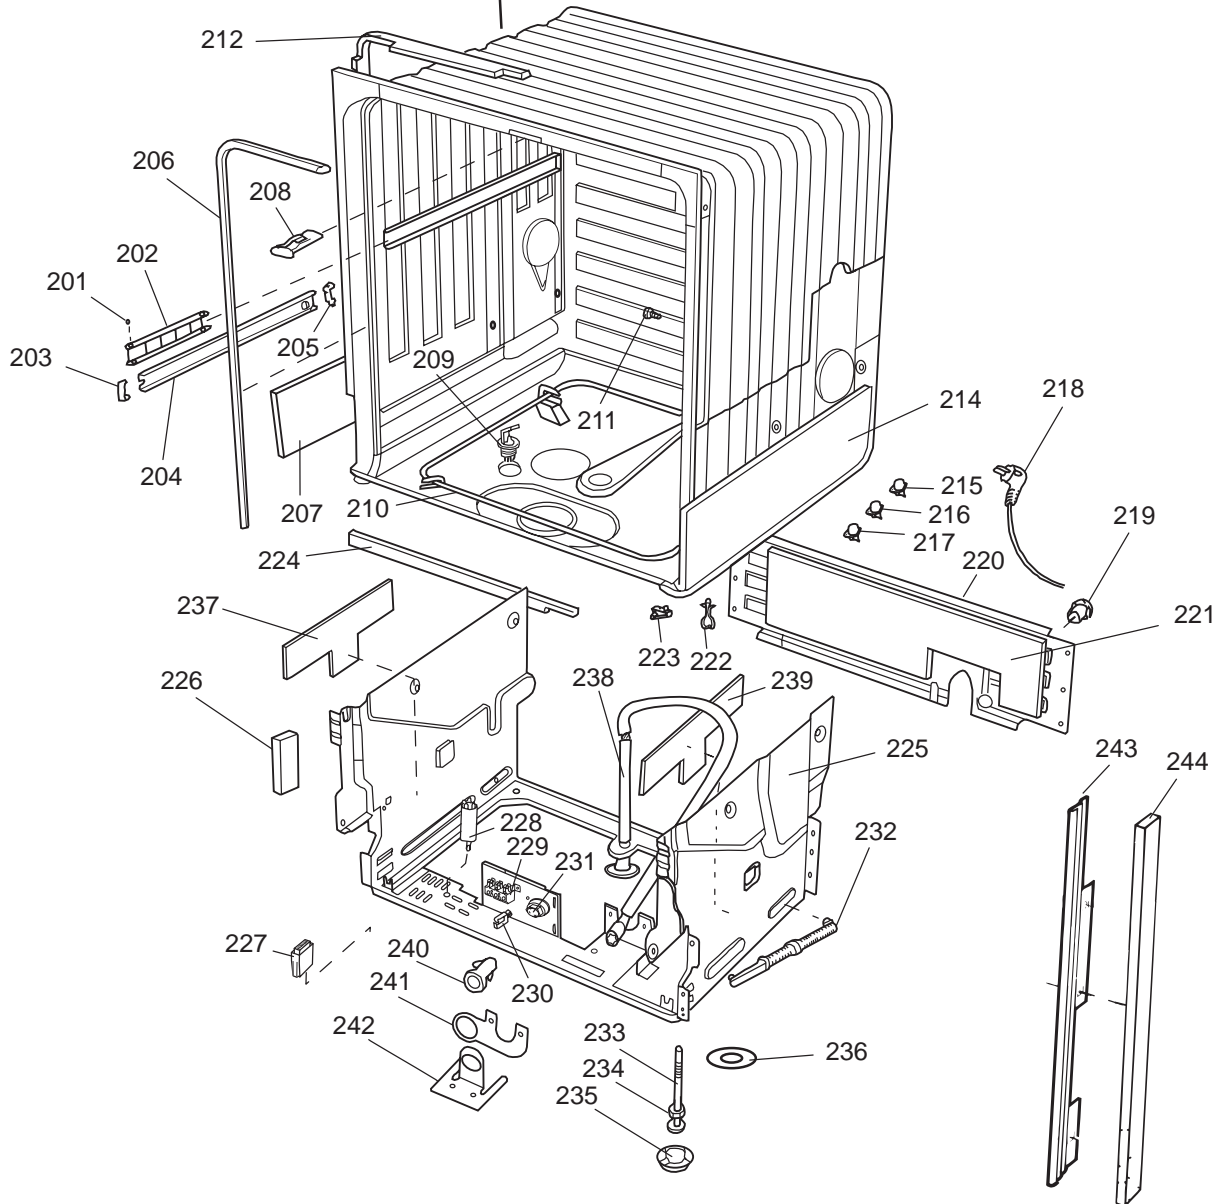

Datum
2003-03-24
Date

BEHÅLLARE

CONTAINER AND RELATED PARTS

Container and related parts

ASKO, 1385 US - SS Bi (DW952)

Pos	Spare part No.	Description	Qty	Comment
201	8057977	Bearing Upper Rail 05/06 DW	8 Pcs	
202	8058638-77	Ball Holder, Upper Rail DW	2 Pcs	
203	8057979-77	Rack Stop Grey 05/06 DW	2 Pcs	
204	8057052	Guide Rail '05 '06 DW	2 Pcs	
205	8057978-77	Rail Stop - Back Grey 05/06	2 Pcs	
206	8057489	Tub Seal 05/06 DW	1 Pcs	
208	8801098	Lock Catch Kit 05'06 D/W	1 Pcs	
210	8002370	Protective Collar	2 Pcs	
210	8057077	Heating Element DW 05/06 140	1 Pcs	
211	8901110	Screw w/O-Ring DW 05/06 25-T	4 Pcs	
212	8070613	Sealing Strip Casing	1 Pcs	
215	8059896	T-Stat 05/06 30-70C DW	1 Pcs	
216	8002579	T-Stat 05/06 DW Overheat	1 Pcs	
217	8058373	Thermostat 05	1 Pcs	
222	8070142	Cable holder, rear 05	1 Pcs	
223	8058495	Cable holder, door 05	1 Pcs	
225	8057523	Bottom and Side support '05	1 Pcs	
229	8050251	Terminal Block DW All	1 Pcs	
229-a	8900357	Screw, terminal block	1 Pcs	
230	8059991	Cable holder, supply line 05	1 Pcs	
231	8006948	Grommet	1 Pcs	
232	8058491-77	Door Spring 05/06 for 0-7 lb	2 Pcs	
233	8057062	Subs to 8074877	4 Pcs	
234	8901156	Nut, Levelling Legs	4 Pcs	
235	8051957	Slide, foot 02 DW	2 Pcs	
236	8072119	Washer	4 Pcs	
241	8060255	No longer Avail. po# 8008- H	1 Pcs	
242	8070495	Inlet Valve Mount	1 Pcs	
242-a	8900327	Screw 20 Torx, Self Tapping	2 Pcs	
243	8059761-95	Filler Strip - Left DW SS	1 Pcs	
243	8059762-95	Filler Strip, Right 05/06 DW	1 Pcs	
243-a	8900646	Screw 20 Torx SS	4 Pcs	
244	8070614	Insulation,fill strip 05&06	2 Pcs