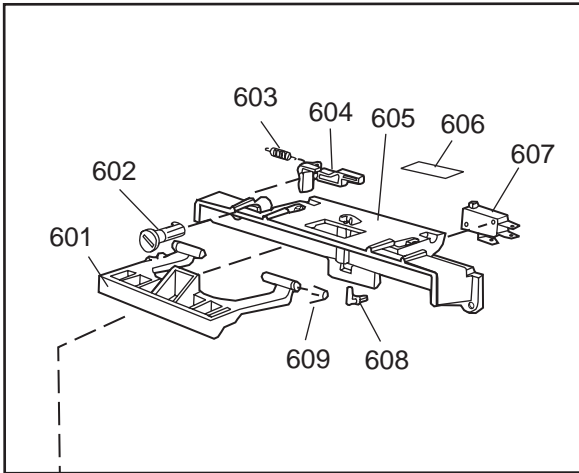

Datum
2003-03-24
Date

PANEL

CONTROL PANEL AND RELATED PARTS

Control panel and related parts

ASKO, 1385 US - Black Bi (DW952)

Pos	Spare part No.	Description	Qty	Comment
601	8057541-33	Door Handle, Black DW 05/06	1 Pcs	
602	8057545	Rotary catch, child safety '	1 Pcs	
603	8057546	SPRING, SafetyCatch 05/06 DW	1 Pcs	
604	8057544	Arm, SafetyCatch 05/06 DW	1 Pcs	
605	8057539	Bracket 4 Switch/Handle 05/0	1 Pcs	
605-a	8902085	Screw 20T for Plastic	2 Pcs	
606	8071098	Cover for Micro Switch	1 Pcs	
607	8055473	Door Switch - DW 05/06	1 Pcs	
608	8057542	Actuator, Doorswitch 05/06 D	1 Pcs	
609	8007078	Spring 02 Handle, DW	1 Pcs	
612	8070897-33	Decor Insert 1385 Black	1 Pcs	
614	8071680-69	Control Panel 05/06 DW	1 Pcs	
614	8057538-69	Cover Main Switch Black 05'	1 Pcs	
617	8057540	Bracket, program timer '05	1 Pcs	
617-a	8900944	Screw Toe Kick 20 Torx	2 Pcs	
618	8060017	Timer 05/06 DW	1 Pcs	
618-a	8900944	Screw Toe Kick 20 Torx	2 Pcs	
618-b	8901413	Lock Washer, laundry tops	2 Pcs	
619	8057941	Switch, temp hi/lo DW	2 Pcs	
624	8071454	Cable harness 1385	1 Pcs	
627	8057982-33	Push Button Black DW 13-17	2 Pcs	
628	8006970	Circlip	1 Pcs	
628	8056521	Clip Knobs - Mechanical	1 Pcs	
629	8801111-33	Knob, compl. black DW 05/06	1 Pcs	
630	8057959	DECOR STRIP KNOB ASKO DW95	1 Pcs	
690	8073096	INSTR. GENERAL D/WASHER USA	1 Pcs	
690	8071435	INSTRUCTIONS 1365-75-85 CA/US	1 Pcs