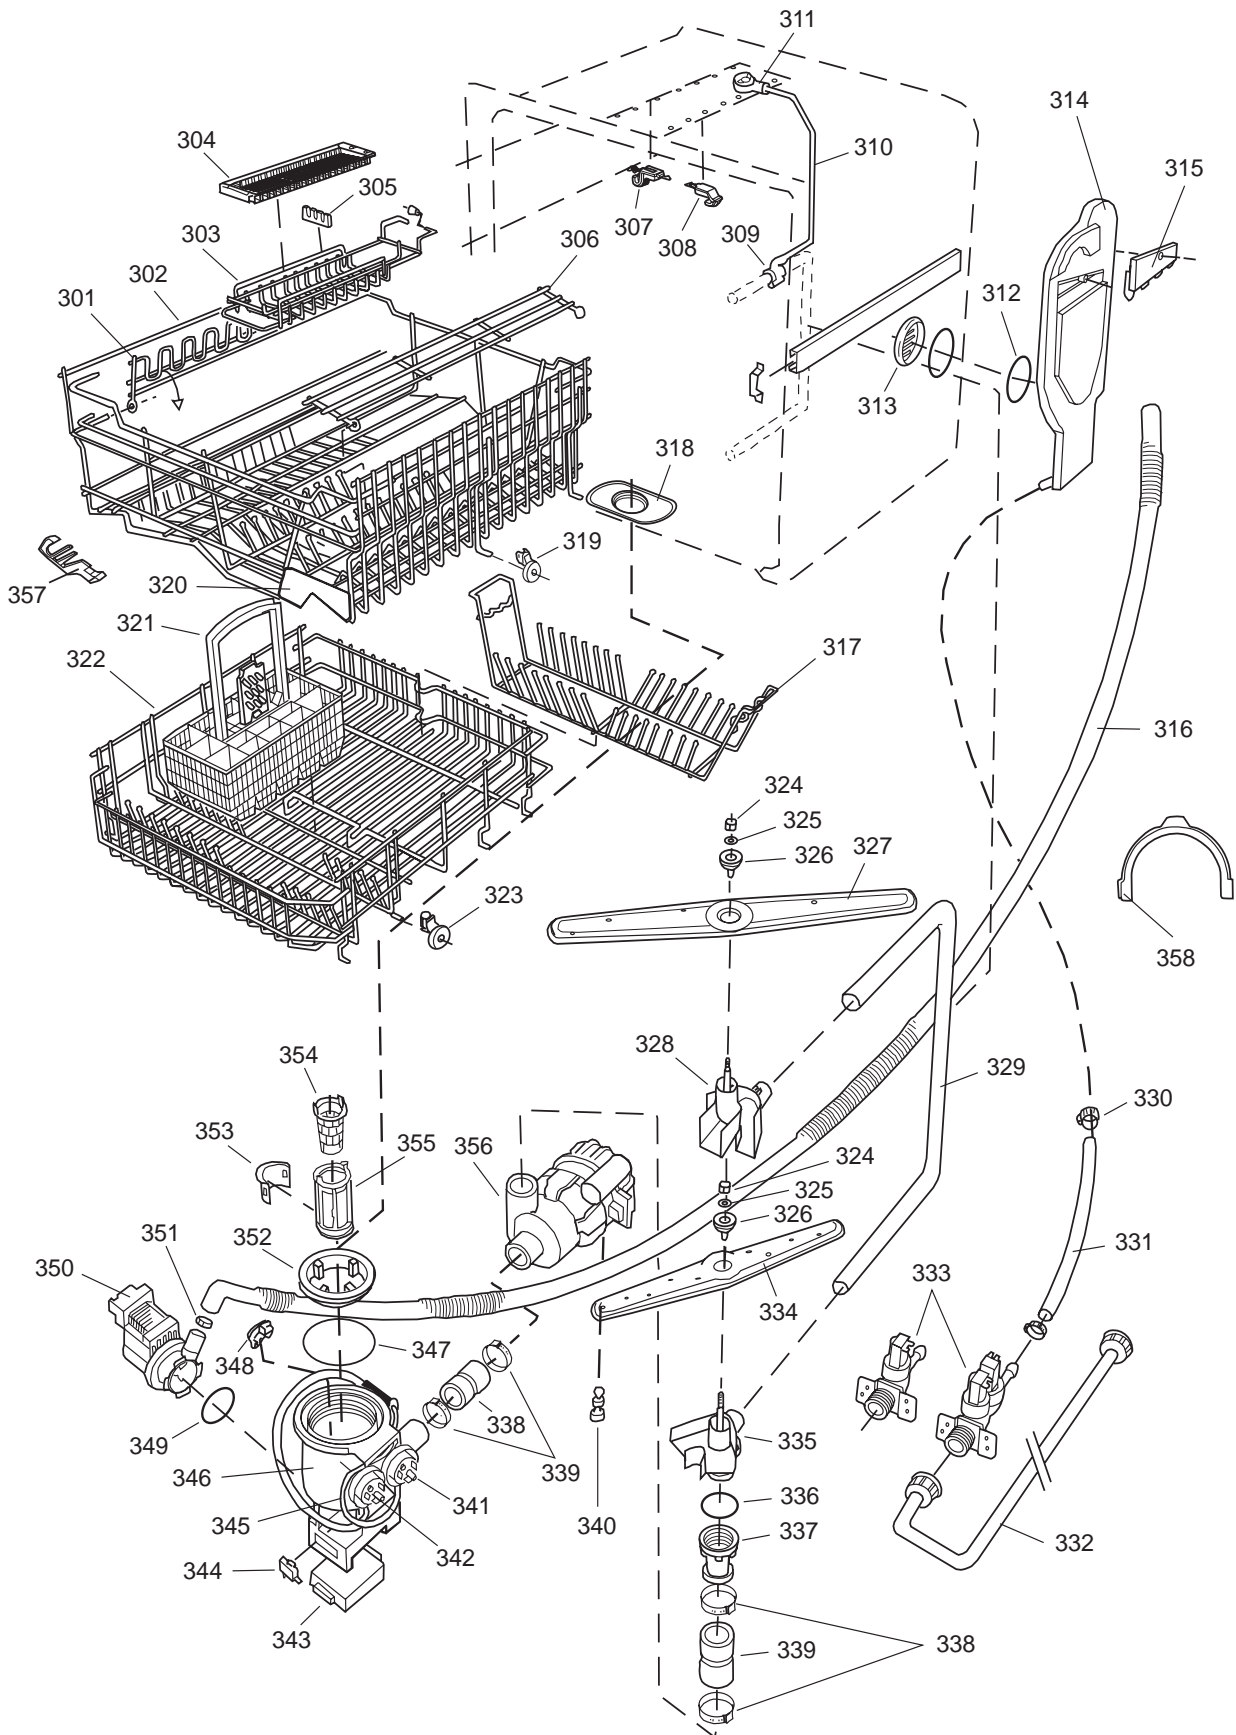

DISKSYSTEM

DISHWASHING SYSTEM

Dishwashing system

ASKO, 1385 US - Black Bi (DW952)

Pos	Spare part No.	Description	Qty	Comment
301	8071337-36	Cup Shelf Wine Glass 05/06 D	1 Pcs	
302	8801236-36	Upper Basket Gray	1 Pcs	
302	8801199-36	Rack, Upper 05 & 06 DW	1 Pcs	with cup shelf
306	8071336-36	Cup Shelf 05/06 DW	1 Pcs	
313	8057536-77	Lockring Airbreak Gray	1 Pcs	
314	8057514	Sub To 8801234	1 Pcs	
316	8070304	Drain Hose 05/06 DW	1 Pcs	
316-a	8052239	Hose Clamp, Squeeze	1 Pcs	
316-b	8053642	Hose Clip	1 Pcs	
318	8059740	Strainer Upper 05/06 DW	1 Pcs	
319	8058498-77	Wheel, Upper Basket 05/06 DW	4 Pcs	
320	8057506-77	Knife Stop	1 Pcs	
321	8801089-77	Cutlery Basket 05/06 DW	1 Pcs	
322	8801200-36	Lower Basket 05/06 DW	1 Pcs	
322	8070043-36	Lower Basket 1325/1706	1 Pcs	
323	8009516-77	Rack Wheels Lower 05/06 DW	8 Pcs	
324	8901262	Nut for Spray Arm 05	2 Pcs	
325	8052095	Ceramic Washer, Spray Arm 05	2 Pcs	
326	8057070-77	Spray Arm Insert 05/06 DW	2 Pcs	
327	8072695	Spray Arm - Upper 05/06 DW	1 Pcs	
328	8057068-77	Spray Pipe Bearing Upper	1 Pcs	
329	8057063	Spray pipe, inner 05	1 Pcs	
330	8052189	Hose Clamp, Squeeze	2 Pcs	
331	8070622	Ruber Hose	1 Pcs	
333	8072121	Fill Valve, Single 05/06 DW.	1 Pcs	
333-a	8902087	Screw, Plastic Housing 20 To	2 Pcs	
334	8072692	Spray Arm - Lower 05/06 DW	1 Pcs	
335	8057067-77	Lower Washarm Support 05/06	1 Pcs	
336	8901755	O-Ring Seal	1 Pcs	
337	8057069	Retainer Nut SprayArm 05/06	1 Pcs	
338	8052097	Hose Clamp, Circ. Pump 05/06	4 Pcs	
339	8057484	Hose, Circ. Pump 05/06 DW	2 Pcs	
340	8055095	BUFFER, Circumpump 03/04 DW	1 Pcs	
341	8071024	Level Switch 05/06 DW	1 Pcs	
343	8057053	Subs to 8075110	1 Pcs	
344	8060068	Micro Switch,Overfill 05/06	1 Pcs	
345	8058500	Hose Pressure Sw. 05/06 DW	1 Pcs	
346	8801123	Replaces 8075197-77. Sump 05	1 Pcs	
347	8058503	O-Ring, Sump 05/06 DW	1 Pcs	
348	8057487-79	Sump Plug DW 05/06 Cleanout	1 Pcs	
349	8002584	O-Ring, Drain Pump 05/06 DW	1 Pcs	
350	8057083	DRAINPUMP Repl.by 8072032	1 Pcs	
350	8072032	Drain Pump 05/06 DW	1 Pcs	
351	8052239	Hose Clamp, Squeeze	1 Pcs	
352	8057488	Locking ring, bottom well 05	1 Pcs	
353	8058454	Cover Str. Basket 05/06 DW	1 Pcs	
354	8057972-77	Strainer Basket Grey 05/06 D	1 Pcs	
355	8057486-77	Filter, fine 05 & 06 DW	1 Pcs	
356	8071250	Circ. Pump 05/06 DW	1 Pcs	
356-a	8075380	capacitor D3000	1 Pcs	
357	8071214-77	Knife Holder 05/06 DW	2 Pcs	
358	8050805	GOOSE NECK for DRAIN HOSE	1 Pcs	
358	8072528-77	Holder Outlet Hose	1 Pcs	