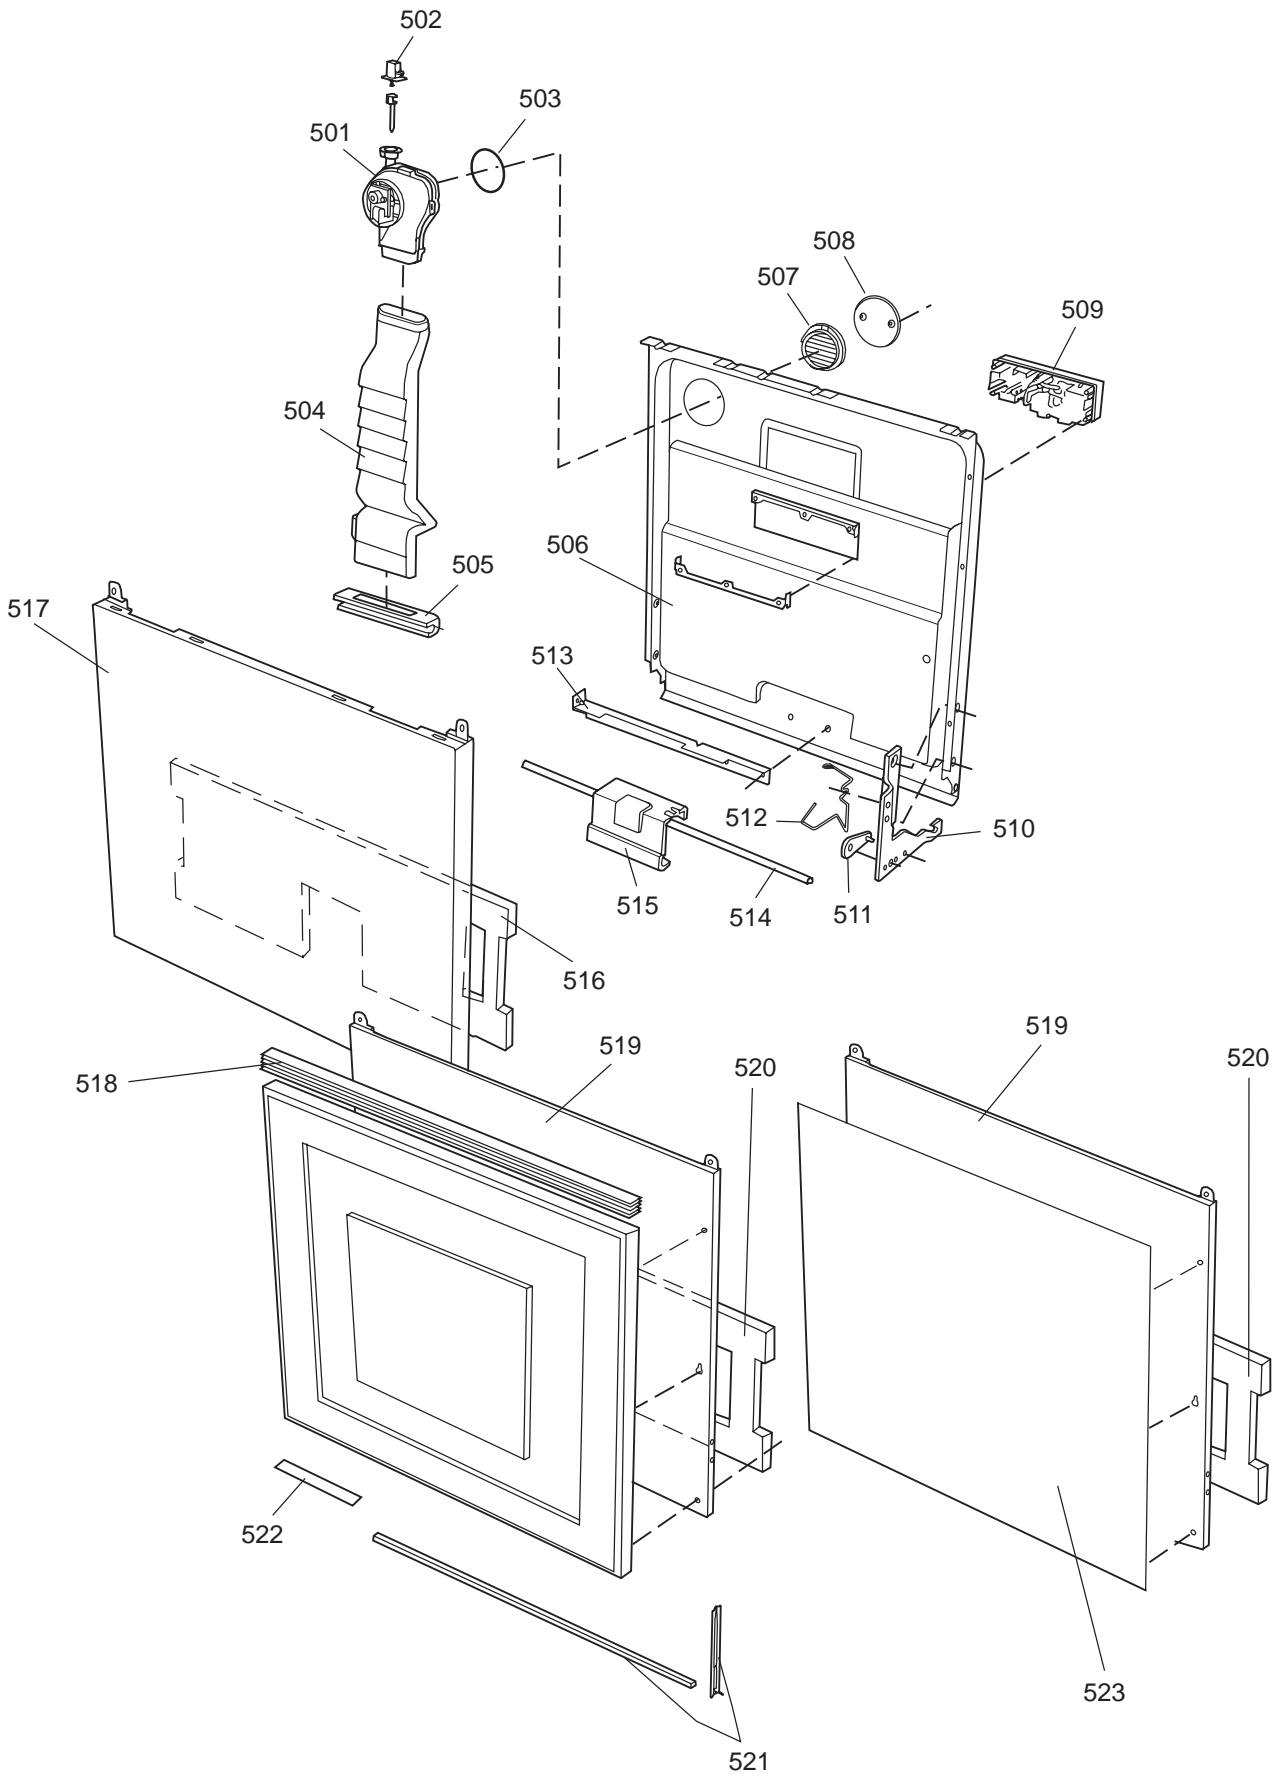

Door and related parts

ASKO, 1385 US - Black Bi (DW952)

Pos	Spare part No.	Description	Qty	Comment
501	8052778	WAX MOTOR DW 05/06	1 Pcs	
501	8060021	Turbo Fan Complete 05/06 DW	1 Pcs	
503	8058501	O-Ring Turbo Fan Dry 05/06 D	1 Pcs	
504	8057963-S	Air Channel Short	1 Pcs	
505	8072729-33	Air Pipe	1 Pcs	
505	8071078-33	NOZZLE AIR DUCT STD COMPL	1 Pc's	
506	8801118	Inner Door 05/06 w/Fan DW	1 Pcs	
507	8057964	Locking ring, turbo fan 05	1 Pcs	
507-a	8902085	Screw 20T for Plastic	2 Pcs	
508	8058484	SS Coverplate Turbo Fan DW	1 Pcs	
508-a	8902085	Screw 20T for Plastic	2 Pcs	
509	8801140-77	Combi Disp.	1 Pcs	
510	8057524	Hinge Right DW 05/06	1 Pcs	
510	8057525	Hinge, left DW 05/06	1 Pcs	
510-a	33500262	Nut - Term Block	1 Pcs	
510-b	8057530	Screw, hinge 05	1 Pcs	
510-c	8902120	Screw 20 Torx Machine	2 Pcs	
511	8057948	Slide washer, hinge bearing	2 Pcs	
512	8073612	Bracket for Harness	1 Pcs	
514	8060254	Lower Seal,Inner Door 05/06	1 Pcs	
515	8057985	Outer Door Lower Stay 05/06	1 Pcs	
515-a	8902357	Screw	2 Pcs	
516	8060080	SOUND ABSORP. INNER DOOR COMBI	1 Pc's	
519	8074801-S-29	DOOR OUTER DECOR FRAME BLACK	1 Pc's	
519	8057986-S-29	DOOR OUTER DECOR FRAME BLACK	1 Pc's	
519-a	8900646	Screw 20 Torx SS	6 Pcs