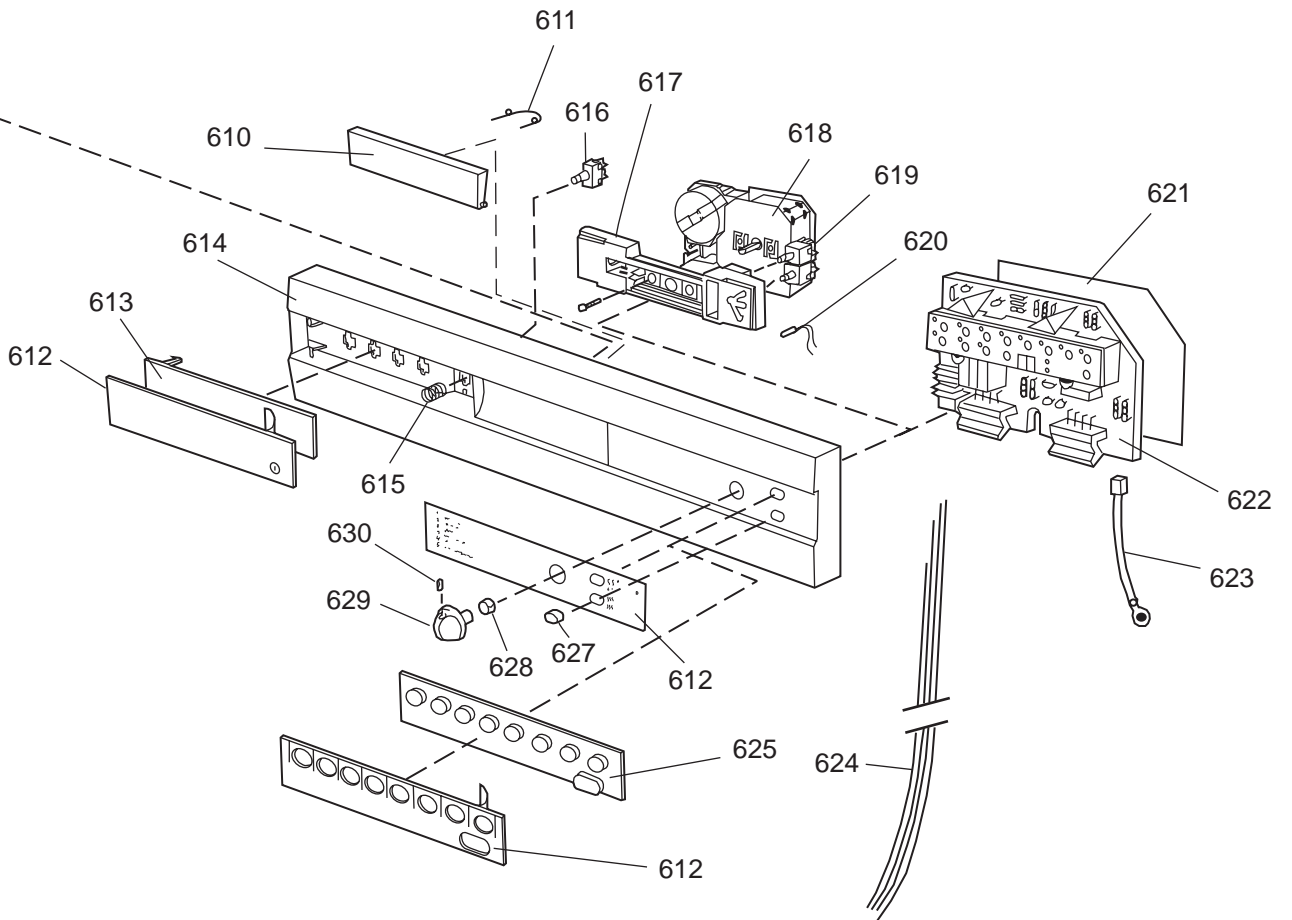

Datum
2003-03-24
Date

PANEL

CONTROL PANEL AND RELATED PARTS

Control panel and related parts

ASKO, 1385 US - Black Bi (DW952)

Pos	Spare part No.	Description	Qty	Comment
601	8057541-33	Door Handle, Black DW 05/06	1 Pcs	
602	8057545	Rotary catch, child safety '	1 Pcs	
603	8057546	SPRING, SafetyCatch 05/06 DW	1 Pcs	
604	8057544	Arm, SafetyCatch 05/06 DW	1 Pcs	
605	8057539	Bracket 4 Switch/Handle 05/0	1 Pcs	
605-a	8902085	Screw 20T for Plastic	2 Pcs	
606	8071098	Cover for Micro Switch	1 Pcs	
607	8055473	Door Switch - DW 05/06	1 Pcs	
608	8057542	Actuator, Doorswitch 05/06 D	1 Pcs	
609	8007078	Spring 02 Handle, DW	1 Pcs	
612	8070897-33	Decor Insert 1385 Black	1 Pcs	
614	8071680-69	Control Panel 05/06 DW	1 Pcs	
614	8057538-69	Cover Main Switch Black 05'	1 Pcs	
617	8057540	Bracket, program timer '05	1 Pcs	
617-a	8900944	Screw Toe Kick 20 Torx	2 Pcs	
618	8060017	Timer 05/06 DW	1 Pcs	
618-a	8900944	Screw Toe Kick 20 Torx	2 Pcs	
618-b	8901413	Lock Washer, laundry tops	2 Pcs	
619	8057941	Switch, temp hi/lo DW	2 Pcs	
624	8071454	Cable harness 1385	1 Pcs	
627	8057982-33	Push Button Black DW 13-17	2 Pcs	
628	8006970	Circlip	1 Pcs	
628	8056521	Clip Knobs - Mechanical	1 Pcs	
629	8801111-33	Knob, compl. black DW 05/06	1 Pcs	
630	8057959	DECOR STRIP KNOB ASKO DW95	1 Pcs	
690	8073096	INSTR. GENERAL D/WASHER USA	1 Pcs	
690	8071435	INSTRUCTIONS 1365-75-85 CA/US	1 Pcs	