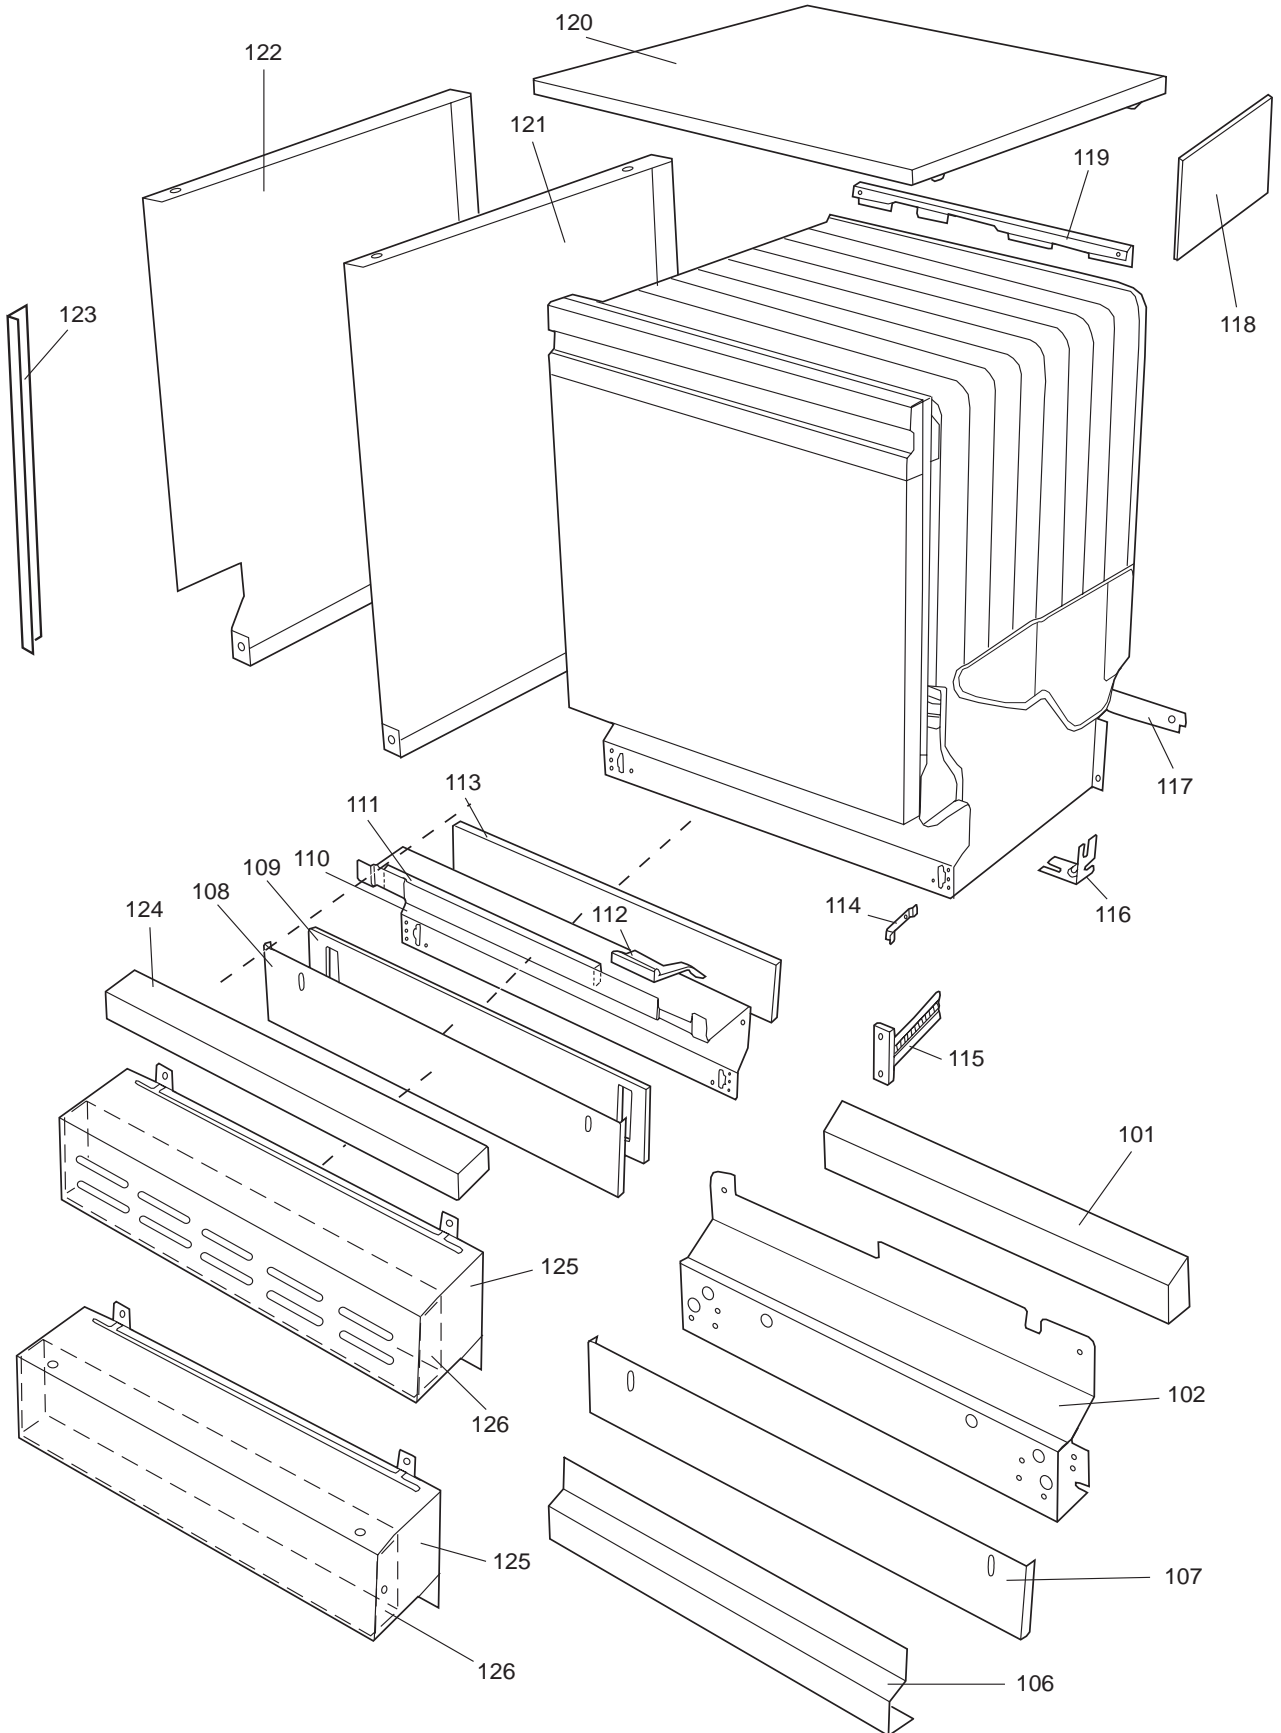

Datum
2003-03-24
Date

YTTERHÖLJE

CASING AND RELATED PARTS

Casing and related parts

ASKO, 1375 US - White Bi (DW952)

Pos	Spare part No.	Description	Qty	Comment
108	8059758-0	Toe Kick, White DW 05/06 US	1 Pcs	
108-a	8900944-0	Screw, white 20 torx	2 Pcs	
109	8070743	Insulation, Toe-Kick 05/06 D	1 Pcs	
110	8057526	Guard Plate DW05 & 06	1 Pcs	
110-a	8902357	Screw	4 Pcs	
111	8060041	Sealing strip, protect plte	1 Pcs	
112	8058486	Drip Guard Overflow 05/06 DW	1 Pcs	
113	8058353	Sound Absorb Guard	1 Pcs	
114	8057550	Spring Adj. Bracket 05/06 DW	2 Pcs	
114-a	8902131	Screw, disc.jh 11-99	2 Pcs	
115	8057549	Bracket/Toe Kick 05/06 DW	2 Pcs	
124	8070615	Sealing Lower Panel DW 05/06	1 Pcs	
125	8057100-S-0	Lower Panel, 05/06 DW	1 Pcs	
125-a	8900352	Screw Access Panel 05/06	2 Pcs	
125-b	8009769	Plug - Decor Frame White	4 Pcs