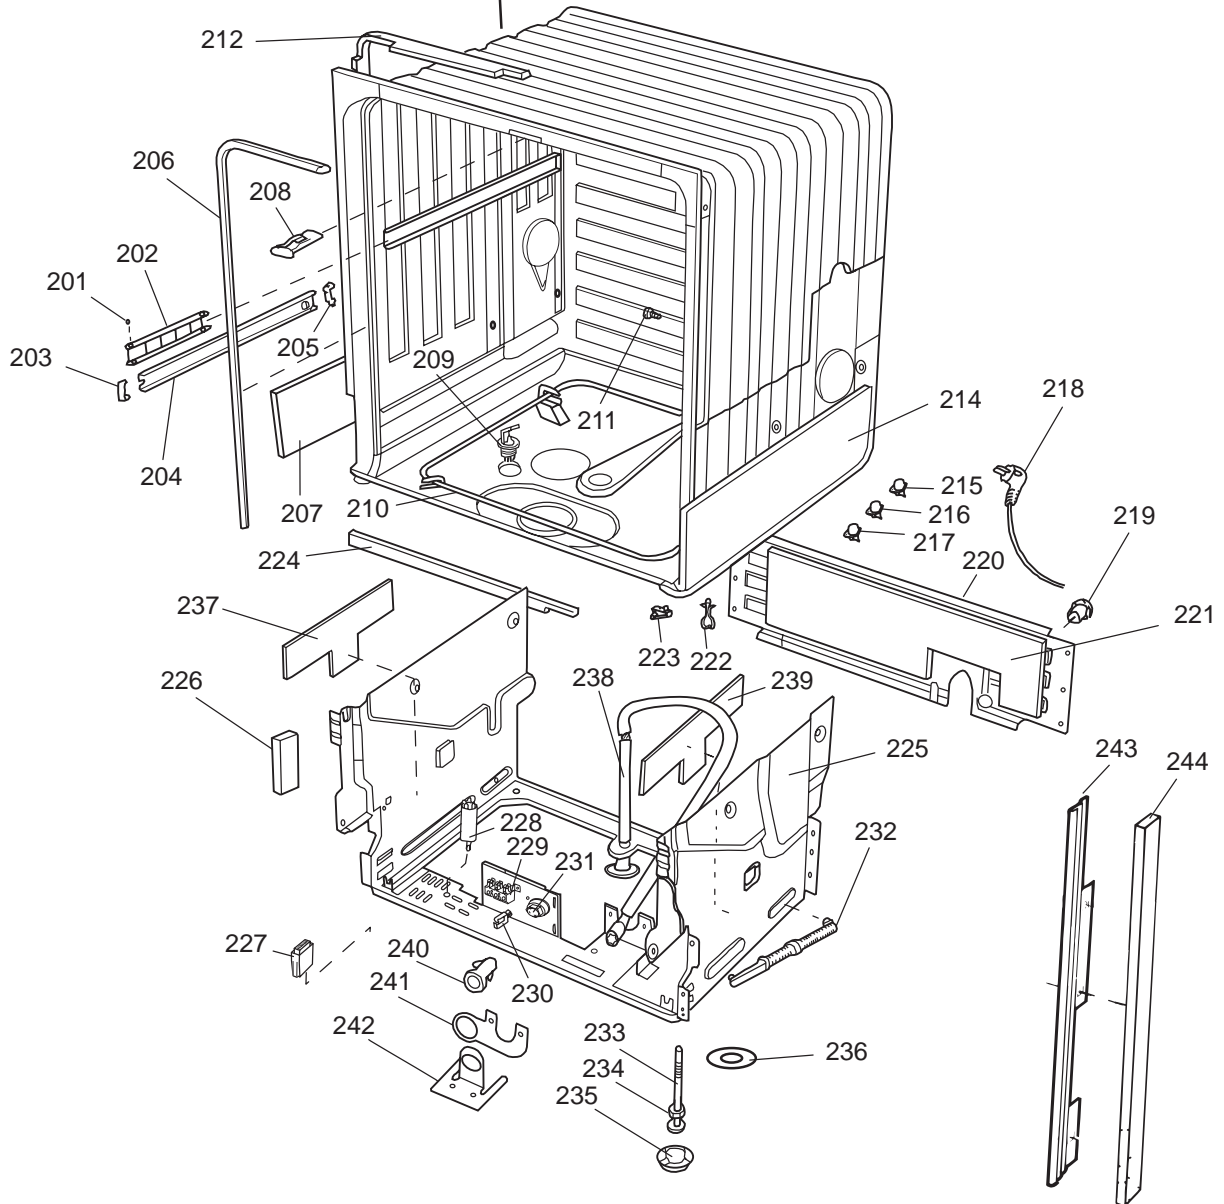

Datum

2003-03-24

Date

BEHÅLLARE

CONTAINER AND RELATED PARTS

Container and related parts

ASKO, 1375 US - White Bi (DW952)

Pos	Spare part No.	Description	Qty	Comment
201	8057977	Bearing Upper Rail 05/06 DW	8 Pcs	
202	8058638-77	Ball Holder, Upper Rail DW	2 Pcs	
203	8057979-77	Rack Stop Grey 05/06 DW	2 Pcs	
204	8057052	Guide Rail '05 '06 DW	2 Pcs	
205	8057978-77	Rail Stop - Back Grey 05/06	2 Pcs	
206	8057489	Tub Seal 05/06 DW	1 Pcs	
208	8801098	Lock Catch Kit 05'06 D/W	1 Pcs	
210	8057077	Heating Element DW 05/06 140	1 Pcs	
210	8002370	Protective Collar	2 Pcs	
211	8901110	Screw w/O-Ring DW 05/06 25-T	4 Pcs	
212	8070613	Sealing Strip Casing	1 Pcs	
215	8059896	T-Stat 05/06 30-70C DW	1 Pcs	
216	8002579	T-Stat 05/06 DW Overheat	1 Pcs	
217	8059774	T-Stat 1385 -1706- 1716 52C	1 Pcs	
222	8070142	Cable holder, rear 05	1 Pcs	
223	8058495	Cable holder, door 05	1 Pcs	
225	8057523	Bottom and Side support '05	1 Pcs	
229	8050251	Terminal Block DW All	1 Pcs	
229-a	8900357	Screw, terminal block	1 Pcs	
230	8059991	Cable holder, supply line 05	1 Pcs	
231	8006948	Grommet	1 Pcs	
232	8058491-77	Door Spring 05/06 for 0-7 lb	2 Pcs	
233	8057062	Subs to 8074877	4 Pcs	
234	8901156	Nut, Levelling Legs	4 Pcs	
236	8072119	Washer	4 Pcs	
241	8060255	No longer Avail. po# 8008- H	1 Pcs	
242	8070495	Inlet Valve Mount	1 Pcs	
242-a	8900327	Screw 20 Torx, Self Tapping	2 Pcs	
243	8059761-0	Filler Strip - Left DW - Whi	1 Pcs	
243	8059762-0	Filler Strip, Right 05/06 DW	1 Pcs	
243-a	8900646	Screw 20 Torx SS	4 Pcs	
244	8070614	Insulation,fill strip 05&06	2 Pcs