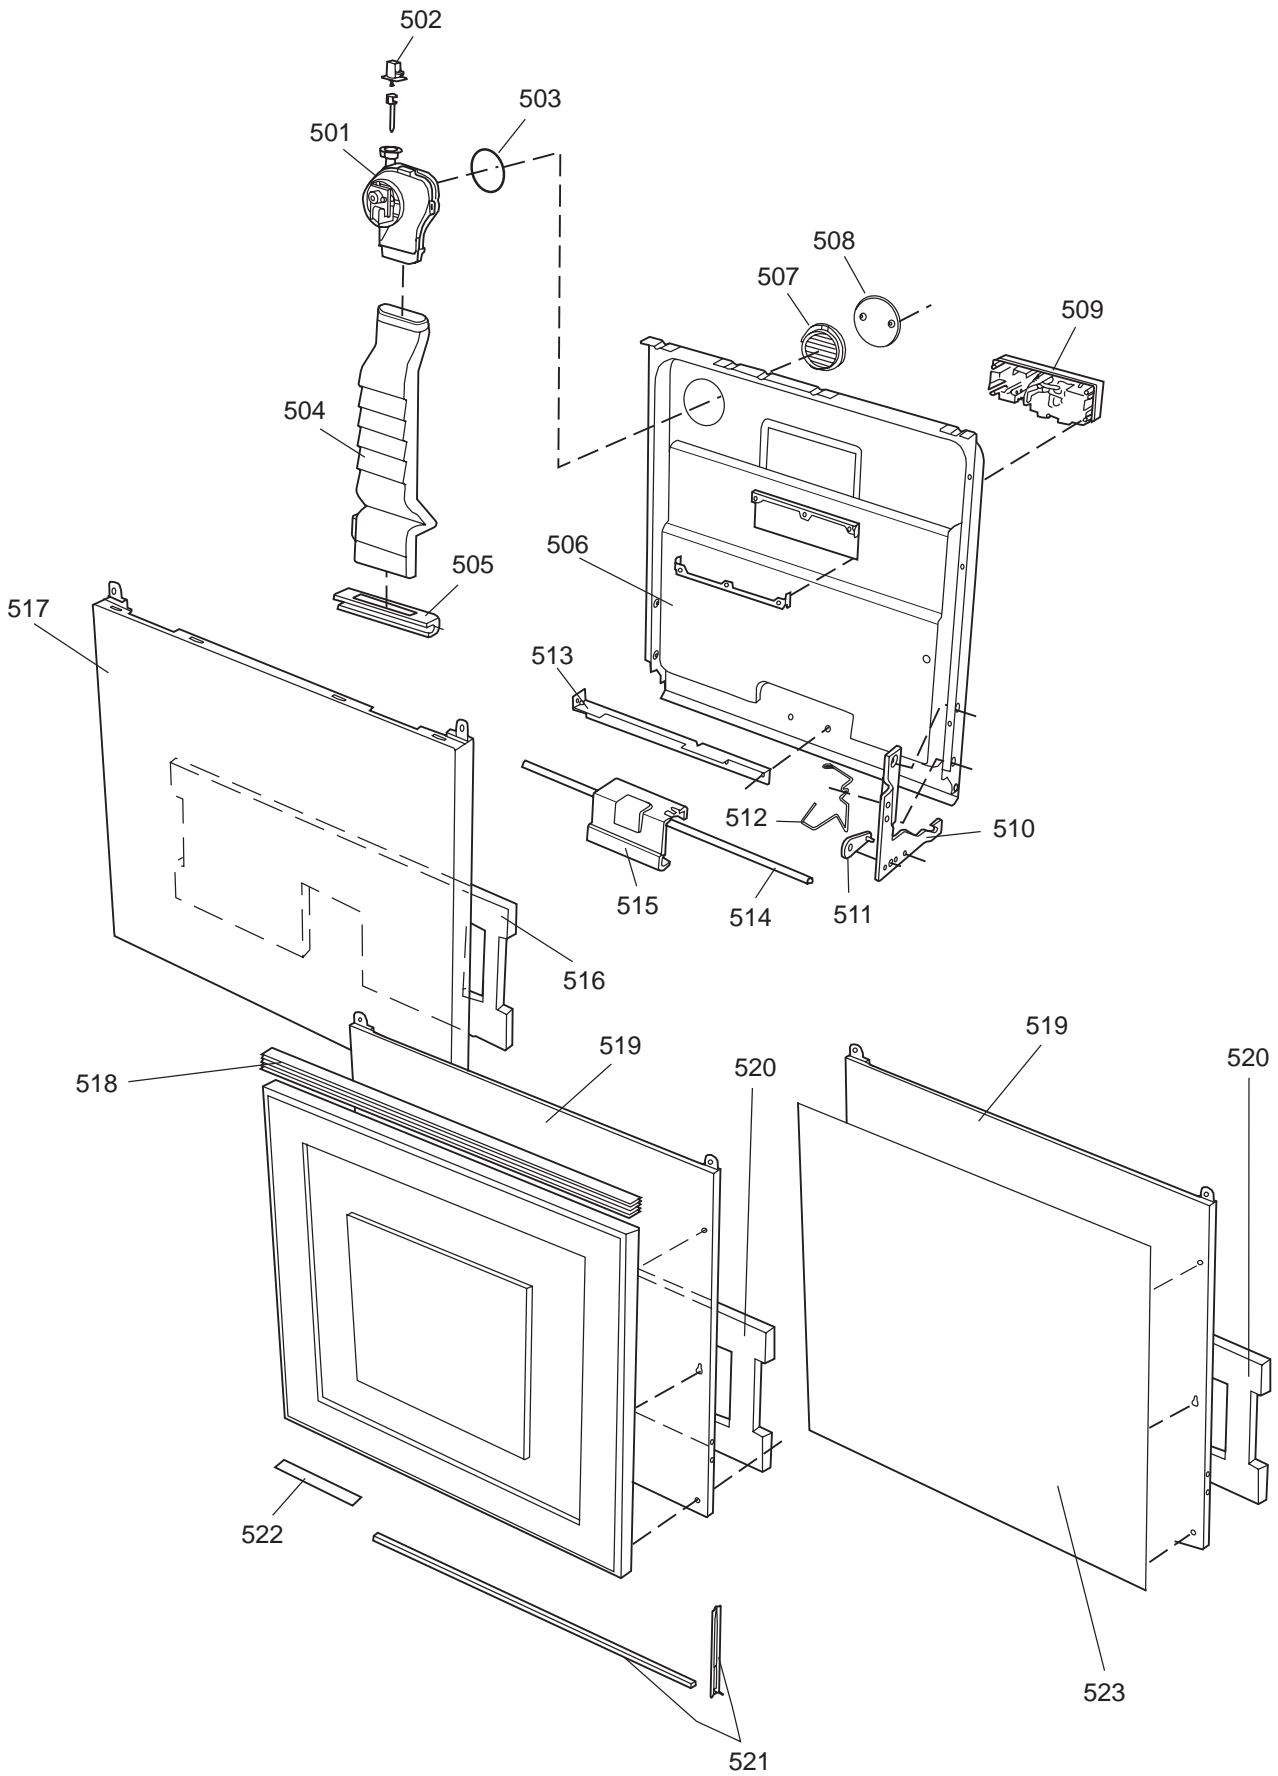

Datum
2003-03-24
Date

PANEL

CONTROL PANEL AND RELATED PARTS

Control panel and related parts

ASKO, 1375 US - White Bi (DW952)

Pos	Spare part No.	Description	Qty	Comment
601	8057541-0	Door Handle White 05/06 DW	1 Pcs	
602	8057545	Rotary catch, child safety '	1 Pcs	
603	8057546	SPRING, SafetyCatch 05/06 DW	1 Pcs	
604	8057544	Arm, SafetyCatch 05/06 DW	1 Pcs	
605	8057539	Bracket 4 Switch/Handle 05/0	1 Pcs	
605-a	8902085	Screw 20T for Plastic	2 Pcs	
606	8071098	Cover for Micro Switch	1 Pcs	
607	8055473	Door Switch - DW 05/06	1 Pcs	
608	8057542	Actuator, Doorswitch 05/06 D	1 Pcs	
609	8007078	Spring 02 Handle, DW	1 Pcs	
612	8070896-0	Decor Insert 1375 White	1 Pcs	
614	8057538-0	back for decor insert	1 Pcs	
614	8071680-0	Front Panel Asko Compl.	1 Pcs	
617	8057540	Bracket, program timer '05	1 Pcs	
617-a	8900944	Screw Toe Kick 20 Torx	2 Pcs	
618	8060017	Timer 05/06 DW	1 Pcs	
618-a	8900944	Screw Toe Kick 20 Torx	2 Pcs	
618-b	8901413	Lock Washer, laundry tops	2 Pcs	
619	8057941	Switch, temp hi/lo DW	2 Pcs	
624	8071416	Cable harness 1375	1 Pcs	
627	8057982-0	Push Button White '05	2 Pcs	
628	8056521	Clip Knobs - Mechanical	1 Pcs	
628	8006970	Circlip	1 Pcs	
629	8801111-0	Knob, DW White 05/06	1 Pcs	
630	8057959	DECOR STRIP KNOB ASKO DW95	1 Pcs	
690	8073096	INSTR. GENERAL D/WASHER USA	1 Pcs	
690	8071435	INSTRUCTIONS 1365-75-85 CA/US	1 Pcs	