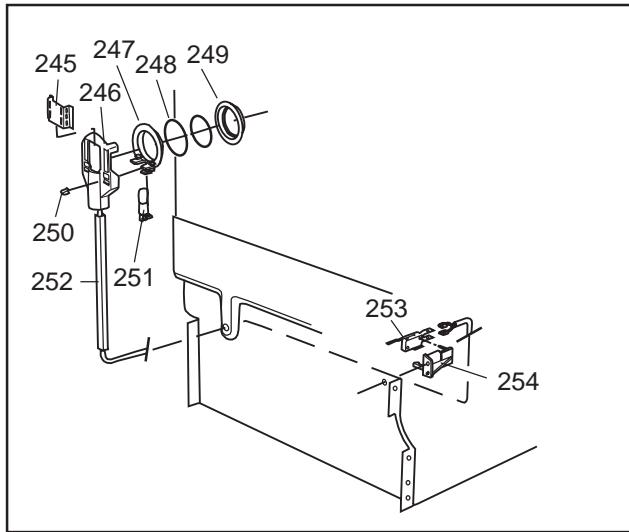

Datum

2003-03-24

Date

BEHÅLLARE

CONTAINER AND RELATED PARTS

Container and related parts

ASKO, 1375 US - White Bi (DW952)

Pos	Spare part No.	Description	Qty	Comment
201	8057977	Bearing Upper Rail 05/06 DW	8 Pcs	
202	8058638-77	Ball Holder, Upper Rail DW	2 Pcs	
203	8057979-77	Rack Stop Grey 05/06 DW	2 Pcs	
204	8057052	Guide Rail '05 '06 DW	2 Pcs	
205	8057978-77	Rail Stop - Back Grey 05/06	2 Pcs	
206	8057489	Tub Seal 05/06 DW	1 Pcs	
208	8801098	Lock Catch Kit 05'06 D/W	1 Pcs	
210	8057077	Heating Element DW 05/06 140	1 Pcs	
210	8002370	Protective Collar	2 Pcs	
211	8901110	Screw w/O-Ring DW 05/06 25-T	4 Pcs	
212	8070613	Sealing Strip Casing	1 Pcs	
215	8059896	T-Stat 05/06 30-70C DW	1 Pcs	
216	8002579	T-Stat 05/06 DW Overheat	1 Pcs	
217	8059774	T-Stat 1385 -1706- 1716 52C	1 Pcs	
222	8070142	Cable holder, rear 05	1 Pcs	
223	8058495	Cable holder, door 05	1 Pcs	
225	8057523	Bottom and Side support '05	1 Pcs	
229	8050251	Terminal Block DW All	1 Pcs	
229-a	8900357	Screw, terminal block	1 Pcs	
230	8059991	Cable holder, supply line 05	1 Pcs	
231	8006948	Grommet	1 Pcs	
232	8058491-77	Door Spring 05/06 for 0-7 lb	2 Pcs	
233	8057062	Subs to 8074877	4 Pcs	
234	8901156	Nut, Levelling Legs	4 Pcs	
236	8072119	Washer	4 Pcs	
241	8060255	No longer Avail. po# 8008- H	1 Pcs	
242	8070495	Inlet Valve Mount	1 Pcs	
242-a	8900327	Screw 20 Torx, Self Tapping	2 Pcs	
243	8059761-0	Filler Strip - Left DW - Whi	1 Pcs	
243	8059762-0	Filler Strip, Right 05/06 DW	1 Pcs	
243-a	8900646	Screw 20 Torx SS	4 Pcs	
244	8070614	Insulation,fill strip 05&06	2 Pcs