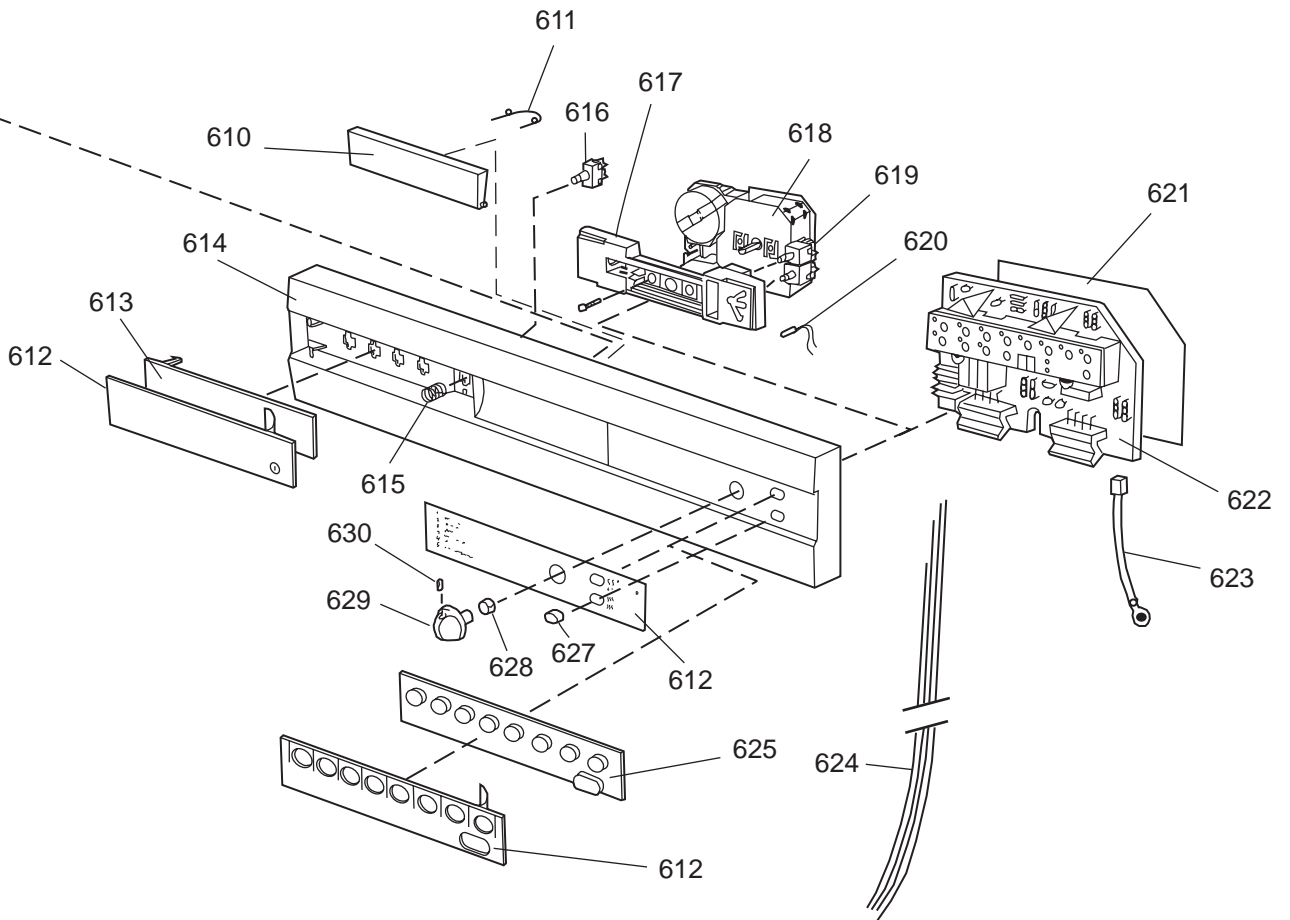

Datum
2003-03-24
Date

PANEL

CONTROL PANEL AND RELATED PARTS

Control panel and related parts

ASKO, 1375 US - White Bi (DW952)

Pos	Spare part No.	Description	Qty	Comment
601	8057541-0	Door Handle White 05/06 DW	1 Pcs	
602	8057545	Rotary catch, child safety '	1 Pcs	
603	8057546	SPRING, SafetyCatch 05/06 DW	1 Pcs	
604	8057544	Arm, SafetyCatch 05/06 DW	1 Pcs	
605	8057539	Bracket 4 Switch/Handle 05/0	1 Pcs	
605-a	8902085	Screw 20T for Plastic	2 Pcs	
606	8071098	Cover for Micro Switch	1 Pcs	
607	8055473	Door Switch - DW 05/06	1 Pcs	
608	8057542	Actuator, Doorswitch 05/06 D	1 Pcs	
609	8007078	Spring 02 Handle, DW	1 Pcs	
612	8070896-0	Decor Insert 1375 White	1 Pcs	
614	8057538-0	back for decor insert	1 Pcs	
614	8071680-0	Front Panel Asko Compl.	1 Pcs	
617	8057540	Bracket, program timer '05	1 Pcs	
617-a	8900944	Screw Toe Kick 20 Torx	2 Pcs	
618	8060017	Timer 05/06 DW	1 Pcs	
618-a	8900944	Screw Toe Kick 20 Torx	2 Pcs	
618-b	8901413	Lock Washer, laundry tops	2 Pcs	
619	8057941	Switch, temp hi/lo DW	2 Pcs	
624	8071416	Cable harness 1375	1 Pcs	
627	8057982-0	Push Button White '05	2 Pcs	
628	8056521	Clip Knobs - Mechanical	1 Pcs	
628	8006970	Circlip	1 Pcs	
629	8801111-0	Knob, DW White 05/06	1 Pcs	
630	8057959	DECOR STRIP KNOB ASKO DW95	1 Pcs	
690	8073096	INSTR. GENERAL D/WASHER USA	1 Pcs	
690	8071435	INSTRUCTIONS 1365-75-85 CA/US	1 Pcs