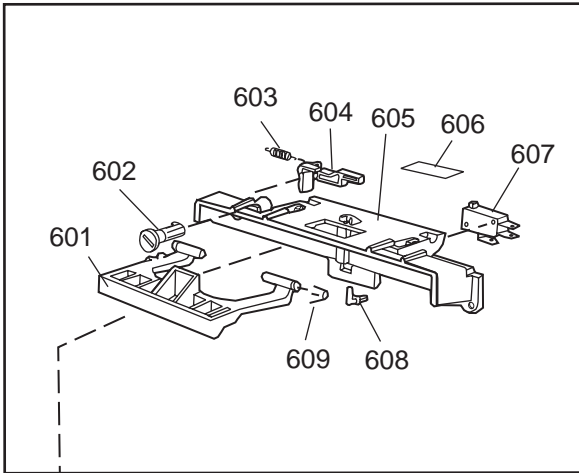

Datum
2003-03-24
Date

PANEL

CONTROL PANEL AND RELATED PARTS

Control panel and related parts

ASKO, 1375 US - White Bi (DW952)

Pos	Spare part No.	Description	Qty	Comment
601	8057541-0	Door Handle White 05/06 DW	1 Pcs	
602	8057545	Rotary catch, child safety '	1 Pcs	
603	8057546	SPRING, SafetyCatch 05/06 DW	1 Pcs	
604	8057544	Arm, SafetyCatch 05/06 DW	1 Pcs	
605	8057539	Bracket 4 Switch/Handle 05/0	1 Pcs	
605-a	8902085	Screw 20T for Plastic	2 Pcs	
606	8071098	Cover for Micro Switch	1 Pcs	
607	8055473	Door Switch - DW 05/06	1 Pcs	
608	8057542	Actuator, Doorswitch 05/06 D	1 Pcs	
609	8007078	Spring 02 Handle, DW	1 Pcs	
612	8070896-0	Decor Insert 1375 White	1 Pcs	
614	8057538-0	back for decor insert	1 Pcs	
614	8071680-0	Front Panel Asko Compl.	1 Pcs	
617	8057540	Bracket, program timer '05	1 Pcs	
617-a	8900944	Screw Toe Kick 20 Torx	2 Pcs	
618	8060017	Timer 05/06 DW	1 Pcs	
618-a	8900944	Screw Toe Kick 20 Torx	2 Pcs	
618-b	8901413	Lock Washer, laundry tops	2 Pcs	
619	8057941	Switch, temp hi/lo DW	2 Pcs	
624	8071416	Cable harness 1375	1 Pcs	
627	8057982-0	Push Button White '05	2 Pcs	
628	8056521	Clip Knobs - Mechanical	1 Pcs	
628	8006970	Circlip	1 Pcs	
629	8801111-0	Knob, DW White 05/06	1 Pcs	
630	8057959	DECOR STRIP KNOB ASKO DW95	1 Pcs	
690	8073096	INSTR. GENERAL D/WASHER USA	1 Pcs	
690	8071435	INSTRUCTIONS 1365-75-85 CA/US	1 Pcs