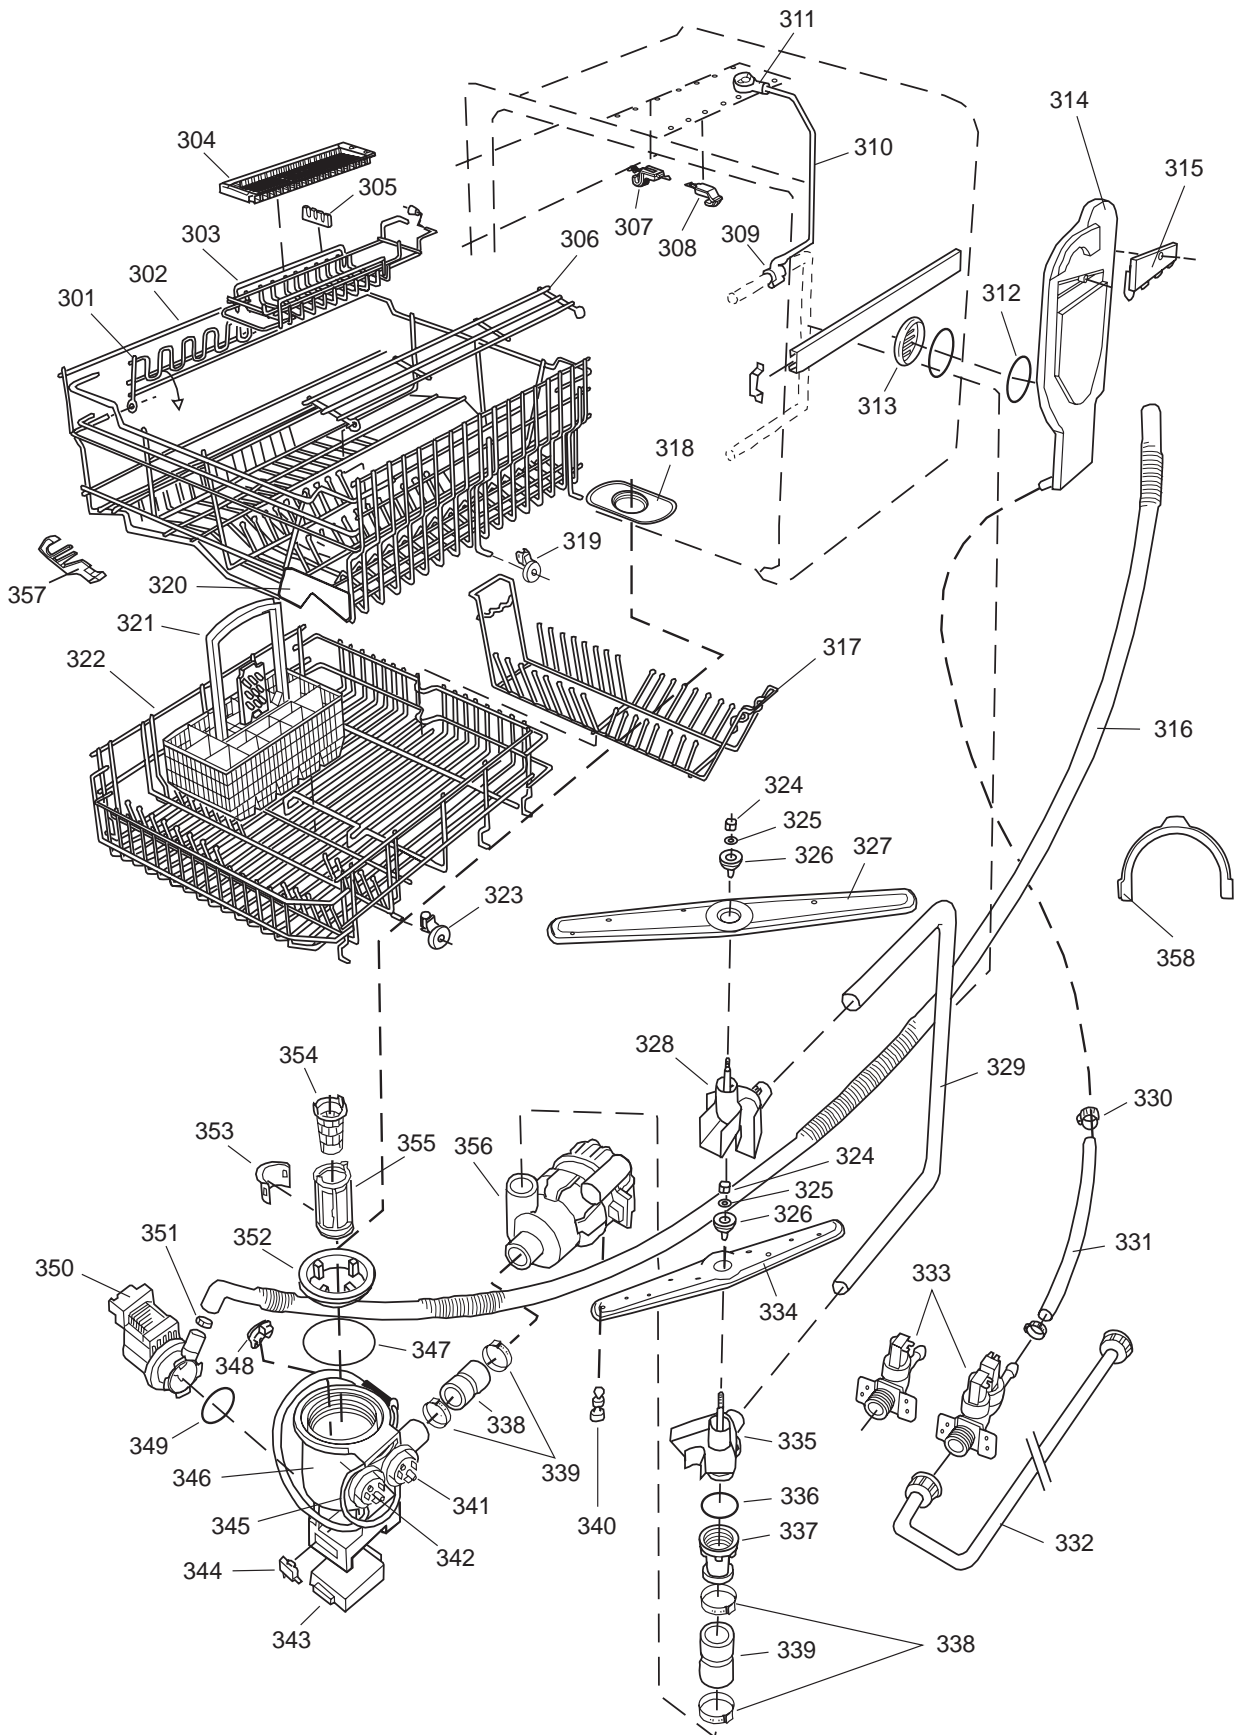

DISKSYSTEM

DISHWASHING SYSTEM

Dishwashing system

ASKO, 1375 US - White Bi (DW952)

Pos	Spare part No.	Description	Qty	Comment
302	8801236-36	Upper Basket Gray	1 Pcs	
302	8801199-36	Rack, Upper 05 & 06 DW	1 Pcs	with cup shelf
306	8071336-36	Cup Shelf 05/06 DW	1 Pcs	
313	8057536-77	Lockring Airbreak Gray	1 Pcs	
314	8057514	Sub To 8801234	1 Pcs	
316	8070304	Drain Hose 05/06 DW	1 Pcs	
316-a	8052239	Hose Clamp, Squeeze	1 Pcs	
316-b	8053642	Hose Clip	1 Pcs	
318	8059740	Strainer Upper 05/06 DW	1 Pcs	
319	8058498-77	Wheel, Upper Basket 05/06 DW	4 Pcs	
321	8801089-77	Cutlery Basket 05/06 DW	1 Pcs	
322	8070043-36	Lower Basket 1325/1706	1 Pcs	
323	8009516-77	Rack Wheels Lower 05/06 DW	8 Pcs	
324	8901262	Nut for Spray Arm 05	2 Pcs	
325	8052095	Ceramic Washer, Spray Arm 05	2 Pcs	
326	8057070-77	Spray Arm Insert 05/06 DW	2 Pcs	
327	8072695	Spray Arm - Upper 05/06 DW	1 Pcs	
328	8057068-77	Spray Pipe Bearing Upper	1 Pcs	
329	8057063	Spray pipe, inner 05	1 Pcs	
330	8052189	Hose Clamp, Squeeze	2 Pcs	
331	8070622	Ruber Hose	1 Pcs	
333	8072121	Fill Valve, Single 05/06 DW.	1 Pcs	
333-a	8902087	Screw, Plastic Housing 20 To	2 Pcs	
334	8072692	Spray Arm - Lower 05/06 DW	1 Pcs	
335	8057067-77	Lower Washarm Support 05/06	1 Pcs	
336	8901755	O-Ring Seal	1 Pcs	
337	8057069	Retainer Nut SprayArm 05/06	1 Pcs	
338	8052097	Hose Clamp, Circ. Pump 05/06	4 Pcs	
339	8057484	Hose, Circ. Pump 05/06 DW	2 Pcs	
340	8055095	BUFFER, Circumpump 03/04 DW	1 Pcs	
341	8071024	Level Switch 05/06 DW	1 Pcs	
343	8057053	Subs to 8075110	1 Pcs	
344	8060068	Micro Switch,Overfill 05/06	1 Pcs	
345	8058500	Hose Pressure Sw. 05/06 DW	1 Pcs	
346	8801123	Replaces 8075197-77. Sump 05	1 Pcs	
347	8058503	O-Ring, Sump 05/06 DW	1 Pcs	
348	8057487-79	Sump Plug DW 05/06 Cleanout	1 Pcs	
349	8002584	O-Ring, Drain Pump 05/06 DW	1 Pcs	
350	8072032	Drain Pump 05/06 DW	1 Pcs	
350	8057083	DRAINPUMP Repl.by 8072032	1 Pc's	
351	8052239	Hose Clamp, Squeeze	1 Pcs	
352	8057488	Locking ring, bottom well 05	1 Pcs	
353	8058454	Cover Str. Basket 05/06 DW	1 Pcs	
354	8057972-77	Strainer Basket Grey 05/06 D	1 Pcs	
355	8057486-77	Filter, fine 05 & 06 DW	1 Pcs	
356	8071250	Circ. Pump 05/06 DW	1 Pcs	
356-a	8075380	capacitor D3000	1 Pcs	
358	8072528-77	Holder Outlet Hose	1 Pcs	
358	8050805	GOOSE NECK for DRAIN HOSE	1 Pcs	