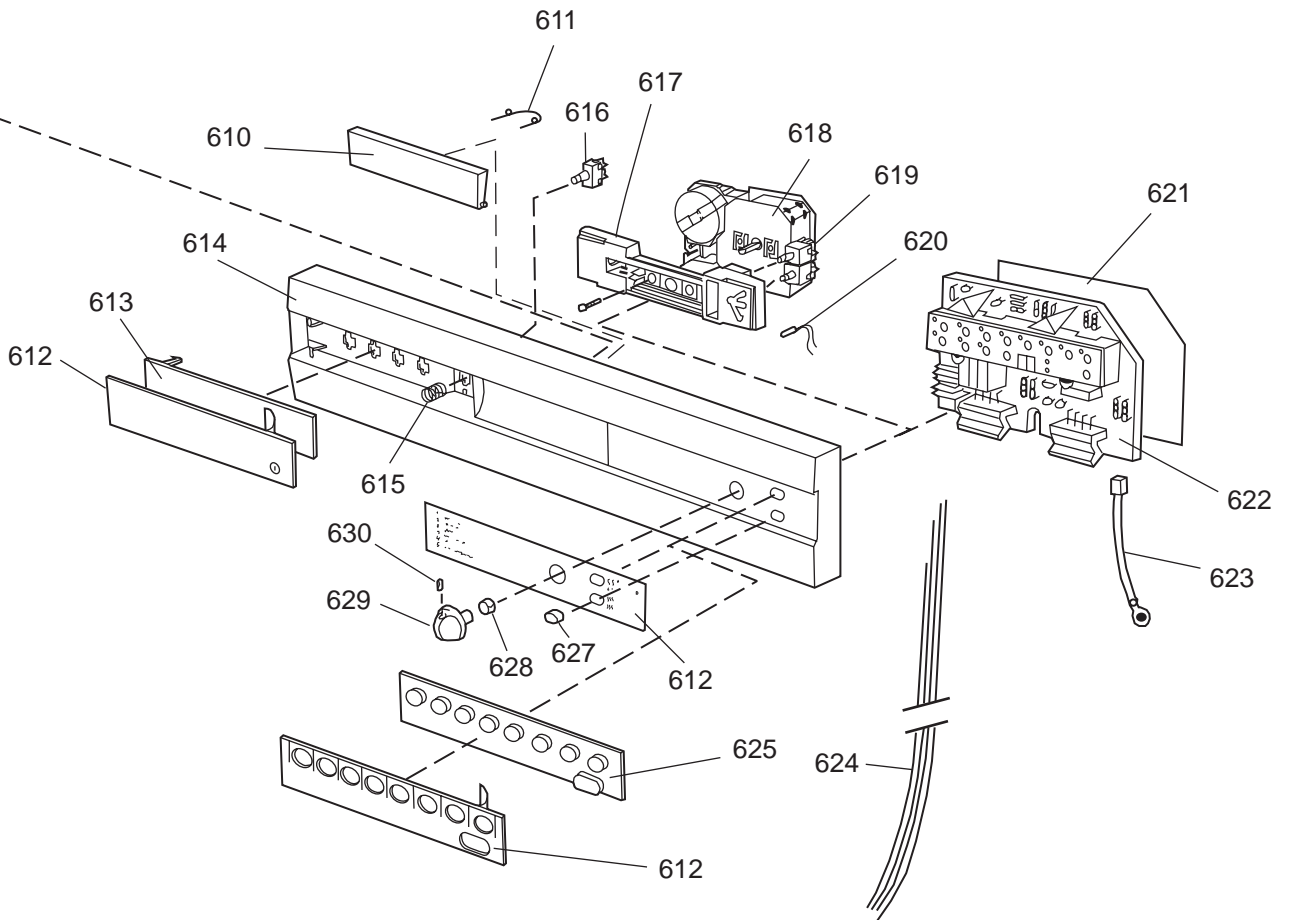

Datum
2003-03-24
Date

PANEL

CONTROL PANEL AND RELATED PARTS

Control panel and related parts

ASKO, 1375 US - Black Bi (DW952)

Pos	Spare part No.	Description	Qty	Comment
601	8057541-33	Door Handle, Black DW 05/06	1 Pcs	
602	8057545	Rotary catch, child safety '	1 Pcs	
603	8057546	SPRING, SafetyCatch 05/06 DW	1 Pcs	
604	8057544	Arm, SafetyCatch 05/06 DW	1 Pcs	
605	8057539	Bracket 4 Switch/Handle 05/0	1 Pcs	
605-a	8902085	Screw 20T for Plastic	2 Pcs	
606	8071098	Cover for Micro Switch	1 Pcs	
607	8055473	Door Switch - DW 05/06	1 Pcs	
608	8057542	Actuator, Doorswitch 05/06 D	1 Pcs	
609	8007078	Spring 02 Handle, DW	1 Pcs	
612	8070896-33	Decor Insert 1375 Black	1 Pcs	
614	8071680-69	Control Panel 05/06 DW	1 Pcs	
614	8057538-69	Cover Main Switch Black 05'	1 Pcs	
617	8057540	Bracket, program timer '05	1 Pcs	
617-a	8900944	Screw Toe Kick 20 Torx	2 Pcs	
618	8060017	Timer 05/06 DW	1 Pcs	
618-a	8900944	Screw Toe Kick 20 Torx	2 Pcs	
618-b	8901413	Lock Washer, laundry tops	2 Pcs	
619	8057941	Switch, temp hi/lo DW	2 Pcs	
624	8071416	Cable harness 1375	1 Pcs	
627	8057982-33	Push Button Black DW 13-17	2 Pcs	
628	8006970	Circlip	1 Pcs	
628	8056521	Clip Knobs - Mechanical	1 Pcs	
629	8801111-33	Knob, compl. black DW 05/06	1 Pcs	
630	8057959	DECOR STRIP KNOB ASKO DW95	1 Pcs	
690	8073096	INSTR. GENERAL D/WASHER USA	1 Pcs	
690	8071435	INSTRUCTIONS 1365-75-85 CA/US	1 Pcs	