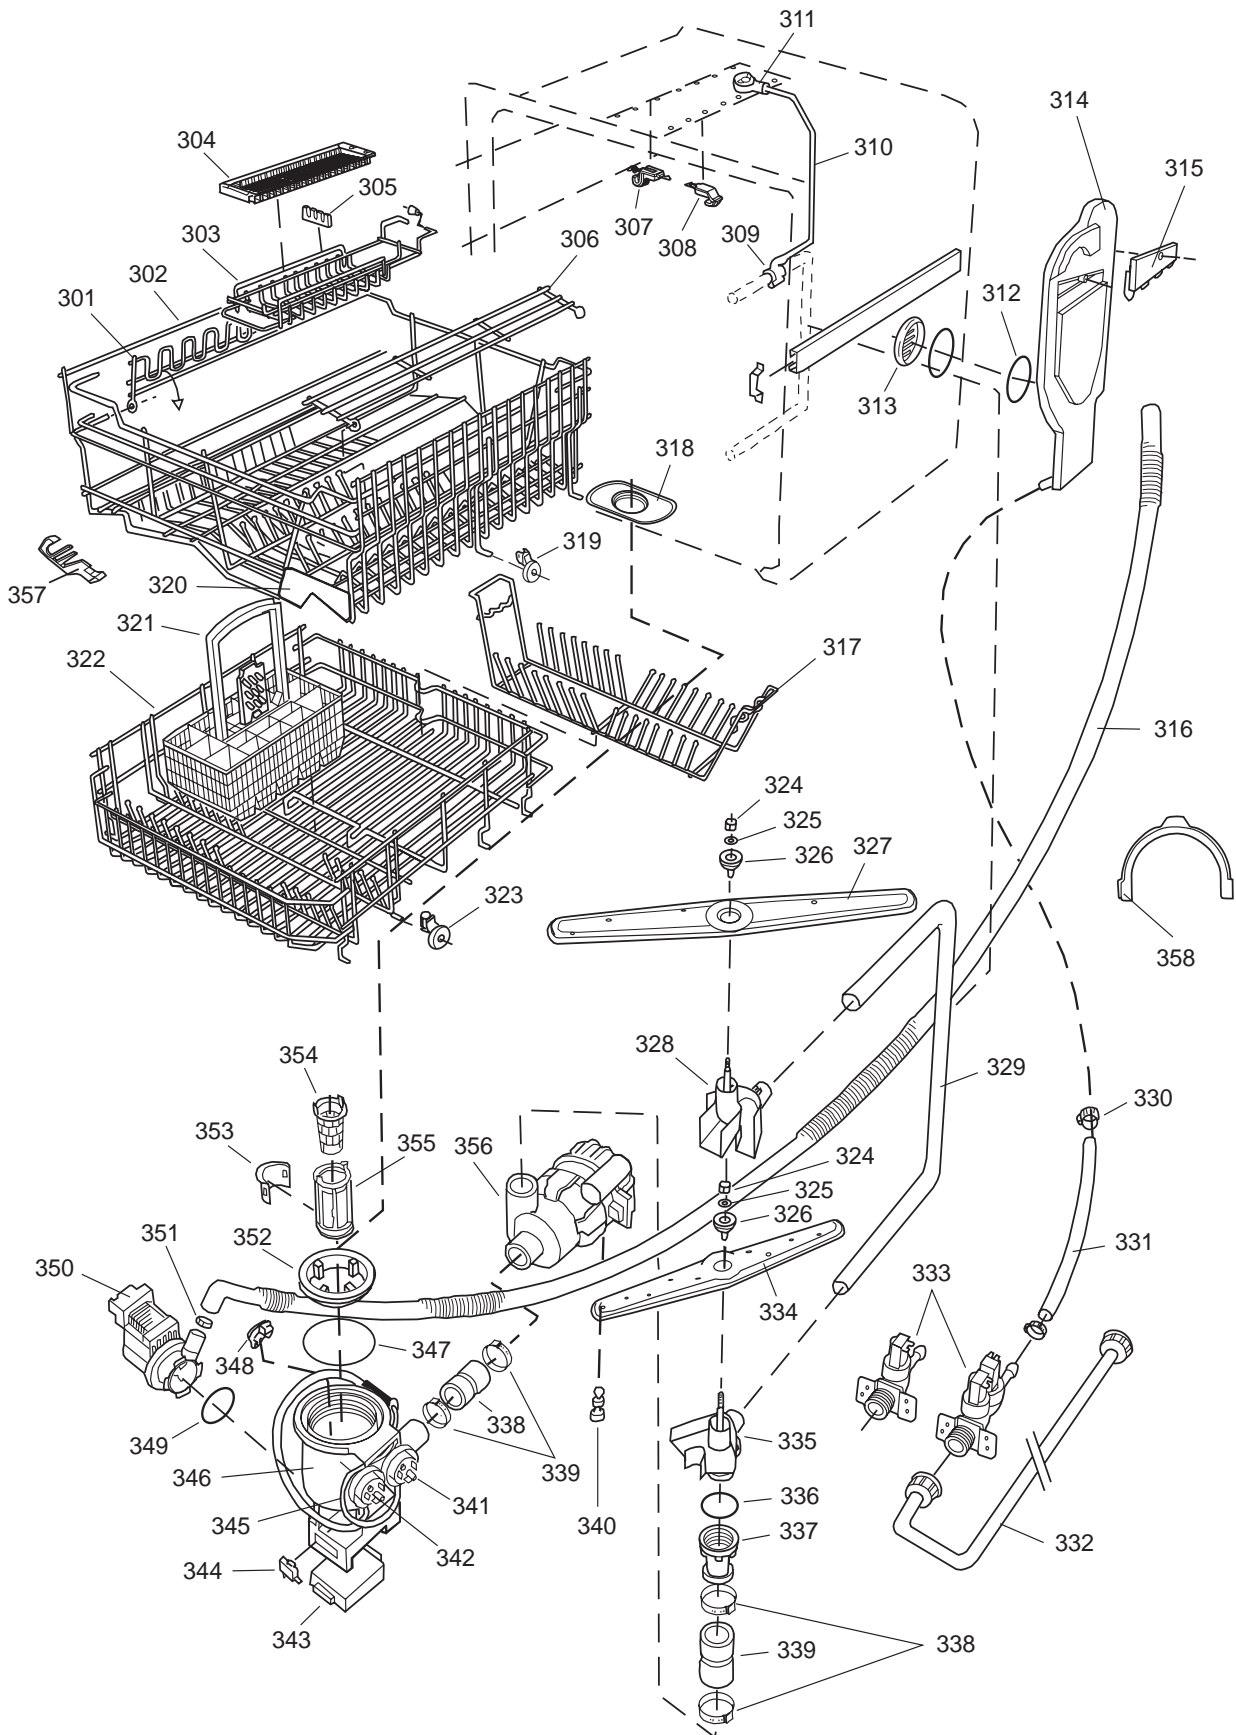

Datum

2003-03-24

Date

DISKSYSTEM

DISHWASHING SYSTEM

Dishwashing system

ASKO, 1375 US - Black Bi (DW952)

Pos	Spare part No.	Description	Qty	Comment
302	8801236-36	Upper Basket Gray	1 Pcs	
302	8801199-36	Rack, Upper 05 & 06 DW	1 Pcs	with cup shelf
306	8071336-36	Cup Shelf 05/06 DW	1 Pcs	
313	8057536-77	Lockring Airbreak Gray	1 Pcs	
314	8057514	Sub To 8801234	1 Pcs	
316	8070304	Drain Hose 05/06 DW	1 Pcs	
316-a	8052239	Hose Clamp, Squeeze	1 Pcs	
316-b	8053642	Hose Clip	1 Pcs	
318	8059740	Strainer Upper 05/06 DW	1 Pcs	
319	8058498-77	Wheel, Upper Basket 05/06 DW	4 Pcs	
321	8801089-77	Cutlery Basket 05/06 DW	1 Pcs	
322	8070043-36	Lower Basket 1325/1706	1 Pcs	
323	8009516-77	Rack Wheels Lower 05/06 DW	8 Pcs	
324	8901262	Nut for Spray Arm 05	2 Pcs	
325	8052095	Ceramic Washer, Spray Arm 05	2 Pcs	
326	8057070-77	Spray Arm Insert 05/06 DW	2 Pcs	
327	8072695	Spray Arm - Upper 05/06 DW	1 Pcs	
328	8057068-77	Spray Pipe Bearing Upper	1 Pcs	
329	8057063	Spray pipe, inner 05	1 Pcs	
330	8052189	Hose Clamp, Squeeze	2 Pcs	
331	8070622	Ruber Hose	1 Pcs	
333	8072121	Fill Valve, Single 05/06 DW.	1 Pcs	
333-a	8902087	Screw, Plastic Housing 20 To	2 Pcs	
334	8072692	Spray Arm - Lower 05/06 DW	1 Pcs	
335	8057067-77	Lower Washarm Support 05/06	1 Pcs	
336	8901755	O-Ring Seal	1 Pcs	
337	8057069	Retainer Nut SprayArm 05/06	1 Pcs	
338	8052097	Hose Clamp, Circ. Pump 05/06	4 Pcs	
339	8057484	Hose, Circ. Pump 05/06 DW	2 Pcs	
340	8055095	BUFFER, Circumpump 03/04 DW	1 Pcs	
341	8071024	Level Switch 05/06 DW	1 Pcs	
343	8057053	Subs to 8075110	1 Pcs	
344	8060068	Micro Switch,Overfill 05/06	1 Pcs	
345	8058500	Hose Pressure Sw. 05/06 DW	1 Pcs	
346	8801123	Replaces 8075197-77. Sump 05	1 Pcs	
347	8058503	O-Ring, Sump 05/06 DW	1 Pcs	
348	8057487-79	Sump Plug DW 05/06 Cleanout	1 Pcs	
349	8002584	O-Ring, Drain Pump 05/06 DW	1 Pcs	
350	8072032	Drain Pump 05/06 DW	1 Pcs	
350	8057083	DRAINPUMP Repl.by 8072032	1 Pc's	
351	8052239	Hose Clamp, Squeeze	1 Pcs	
352	8057488	Locking ring, bottom well 05	1 Pcs	
353	8058454	Cover Str. Basket 05/06 DW	1 Pcs	
354	8057972-77	Strainer Basket Grey 05/06 D	1 Pcs	
355	8057486-77	Filter, fine 05 & 06 DW	1 Pcs	
356	8071250	Circ. Pump 05/06 DW	1 Pcs	
356-a	8075380	capacitor D3000	1 Pcs	
358	8072528-77	Holder Outlet Hose	1 Pcs	
358	8050805	GOOSE NECK for DRAIN HOSE	1 Pcs	