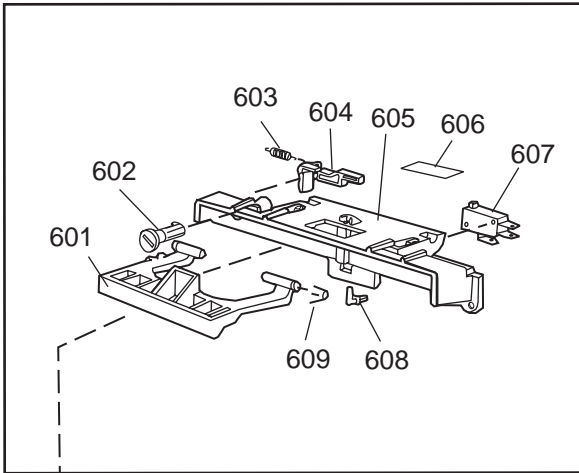

Datum
2003-03-24
Date

PANEL

CONTROL PANEL AND RELATED PARTS

Control panel and related parts

ASKO, 1375 US - Black Bi (DW952)

Pos	Spare part No.	Description	Qty	Comment
601	8057541-33	Door Handle, Black DW 05/06	1 Pcs	
602	8057545	Rotary catch, child safety '	1 Pcs	
603	8057546	SPRING, SafetyCatch 05/06 DW	1 Pcs	
604	8057544	Arm, SafetyCatch 05/06 DW	1 Pcs	
605	8057539	Bracket 4 Switch/Handle 05/0	1 Pcs	
605-a	8902085	Screw 20T for Plastic	2 Pcs	
606	8071098	Cover for Micro Switch	1 Pcs	
607	8055473	Door Switch - DW 05/06	1 Pcs	
608	8057542	Actuator, Doorswitch 05/06 D	1 Pcs	
609	8007078	Spring 02 Handle, DW	1 Pcs	
612	8070896-33	Decor Insert 1375 Black	1 Pcs	
614	8071680-69	Control Panel 05/06 DW	1 Pcs	
614	8057538-69	Cover Main Switch Black 05'	1 Pcs	
617	8057540	Bracket, program timer '05	1 Pcs	
617-a	8900944	Screw Toe Kick 20 Torx	2 Pcs	
618	8060017	Timer 05/06 DW	1 Pcs	
618-a	8900944	Screw Toe Kick 20 Torx	2 Pcs	
618-b	8901413	Lock Washer, laundry tops	2 Pcs	
619	8057941	Switch, temp hi/lo DW	2 Pcs	
624	8071416	Cable harness 1375	1 Pcs	
627	8057982-33	Push Button Black DW 13-17	2 Pcs	
628	8006970	Circlip	1 Pcs	
628	8056521	Clip Knobs - Mechanical	1 Pcs	
629	8801111-33	Knob, compl. black DW 05/06	1 Pcs	
630	8057959	DECOR STRIP KNOB ASKO DW95	1 Pcs	
690	8073096	INSTR. GENERAL D/WASHER USA	1 Pcs	
690	8071435	INSTRUCTIONS 1365-75-85 CA/US	1 Pcs	