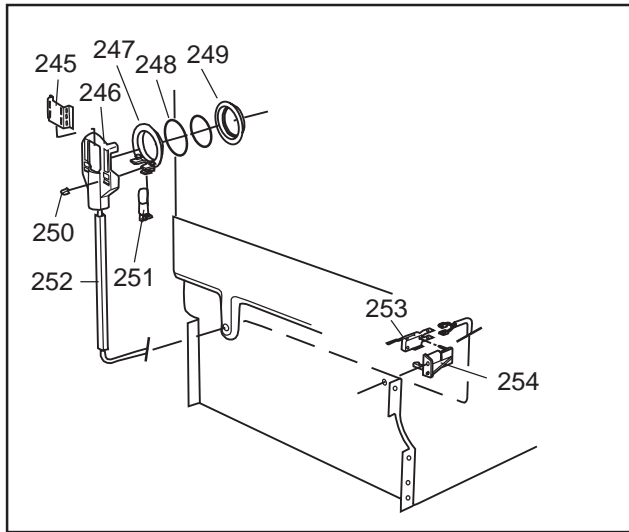

Datum

2003-03-24

Date

BEHÅLLARE

CONTAINER AND RELATED PARTS

Container and related parts

ASKO, 1375 US - Black Bi (DW952)

Pos	Spare part No.	Description	Qty	Comment
201	8057977	Bearing Upper Rail 05/06 DW	8 Pcs	
202	8058638-77	Ball Holder, Upper Rail DW	2 Pcs	
203	8057979-77	Rack Stop Grey 05/06 DW	2 Pcs	
204	8057052	Guide Rail '05 '06 DW	2 Pcs	
205	8057978-77	Rail Stop - Back Grey 05/06	2 Pcs	
206	8057489	Tub Seal 05/06 DW	1 Pcs	
208	8801098	Lock Catch Kit 05'06 D/W	1 Pcs	
210	8057077	Heating Element DW 05/06 140	1 Pcs	
210	8002370	Protective Collar	2 Pcs	
211	8901110	Screw w/O-Ring DW 05/06 25-T	4 Pcs	
212	8070613	Sealing Strip Casing	1 Pcs	
215	8059896	T-Stat 05/06 30-70C DW	1 Pcs	
216	8002579	T-Stat 05/06 DW Overheat	1 Pcs	
217	8059774	T-Stat 1385 -1706- 1716 52C	1 Pcs	
222	8070142	Cable holder, rear 05	1 Pcs	
223	8058495	Cable holder, door 05	1 Pcs	
225	8057523	Bottom and Side support '05	1 Pcs	
229	8050251	Terminal Block DW All	1 Pcs	
229-a	8900357	Screw, terminal block	1 Pcs	
230	8059991	Cable holder, supply line 05	1 Pcs	
231	8006948	Grommet	1 Pcs	
232	8058491-77	Door Spring 05/06 for 0-7 lb	2 Pcs	
233	8057062	Subs to 8074877	4 Pcs	
234	8901156	Nut, Levelling Legs	4 Pcs	
236	8072119	Washer	4 Pcs	
241	8060255	No longer Avail. po# 8008- H	1 Pcs	
242	8070495	Inlet Valve Mount	1 Pcs	
242-a	8900327	Screw 20 Torx, Self Tapping	2 Pcs	
243	8059761-29	Filler Strip - Left DW - Bla	1 Pcs	
243	8059762-29	Filler Strip, Right 05/06 DW	1 Pcs	
243-a	8900646	Screw 20 Torx SS	4 Pcs	
244	8070614	Insulation,fill strip 05&06	2 Pcs