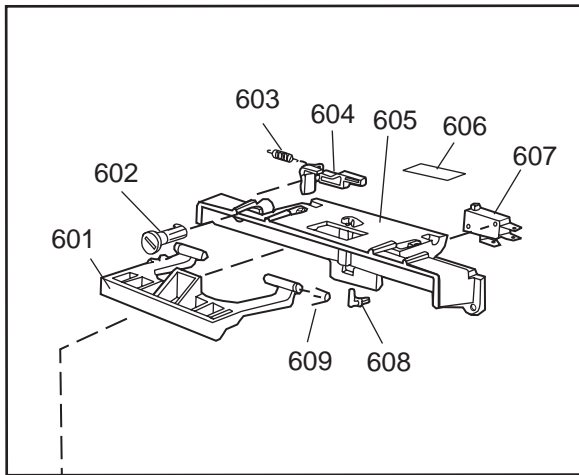

Datum
2003-03-24
Date

PANEL

CONTROL PANEL AND RELATED PARTS

Control panel and related parts

ASKO, 1365 US - SS Bi (DW951)

Pos	Spare part No.	Description	Qty	Comment
601	8057541-33	Door Handle, Black DW 05/06	1 Pcs	
602	8057545	Rotary catch, child safety '	1 Pcs	
603	8057546	SPRING, SafetyCatch 05/06 DW	1 Pcs	
604	8057544	Arm, SafetyCatch 05/06 DW	1 Pcs	
605	8057539	Bracket 4 Switch/Handle 05/0	1 Pcs	
605-a	8902085	Screw 20T for Plastic	2 Pcs	
606	8071098	Cover for Micro Switch	1 Pcs	
607	8055473	Door Switch - DW 05/06	1 Pcs	
608	8057542	Actuator, Doorswitch 05/06 D	1 Pcs	
609	8007078	Spring 02 Handle, DW	1 Pcs	
612	8070899-95	Decor Insert 1365	1 Pcs	
613	8057538-69	Cover Main Switch Black 05'	1 Pcs	
614	8057538-69	Cover Main Switch Black 05'	1 Pcs	
614	8071680-69	Control Panel 05/06 DW	1 Pcs	
617	8057540	Bracket, program timer '05	1 Pcs	
617-a	8900944	Screw Toe Kick 20 Torx	2 Pcs	
618	8060017	Timer 05/06 DW	1 Pcs	
618-a	8900944	Screw Toe Kick 20 Torx	2 Pcs	
618-b	8901413	Lock Washer, laundry tops	2 Pcs	
619	8057941	Switch, temp hi/lo DW	1 Pcs	
624	8071464	Cable 1365	1 Pcs	
627	8057982-33	Push Button Black DW 13-17	1 Pcs	
628	8006970	Circlip	1 Pcs	
628	8056521	Clip Knobs - Mechanical	1 Pcs	
629	8801111-33	Knob, compl. black DW 05/06	1 Pcs	
630	8057959	DECOR STRIP KNOB ASKO DW95	1 Pc's	
690	8071435	INSTRUCTIONS 1365-75-85 CA/US	1 Pc's