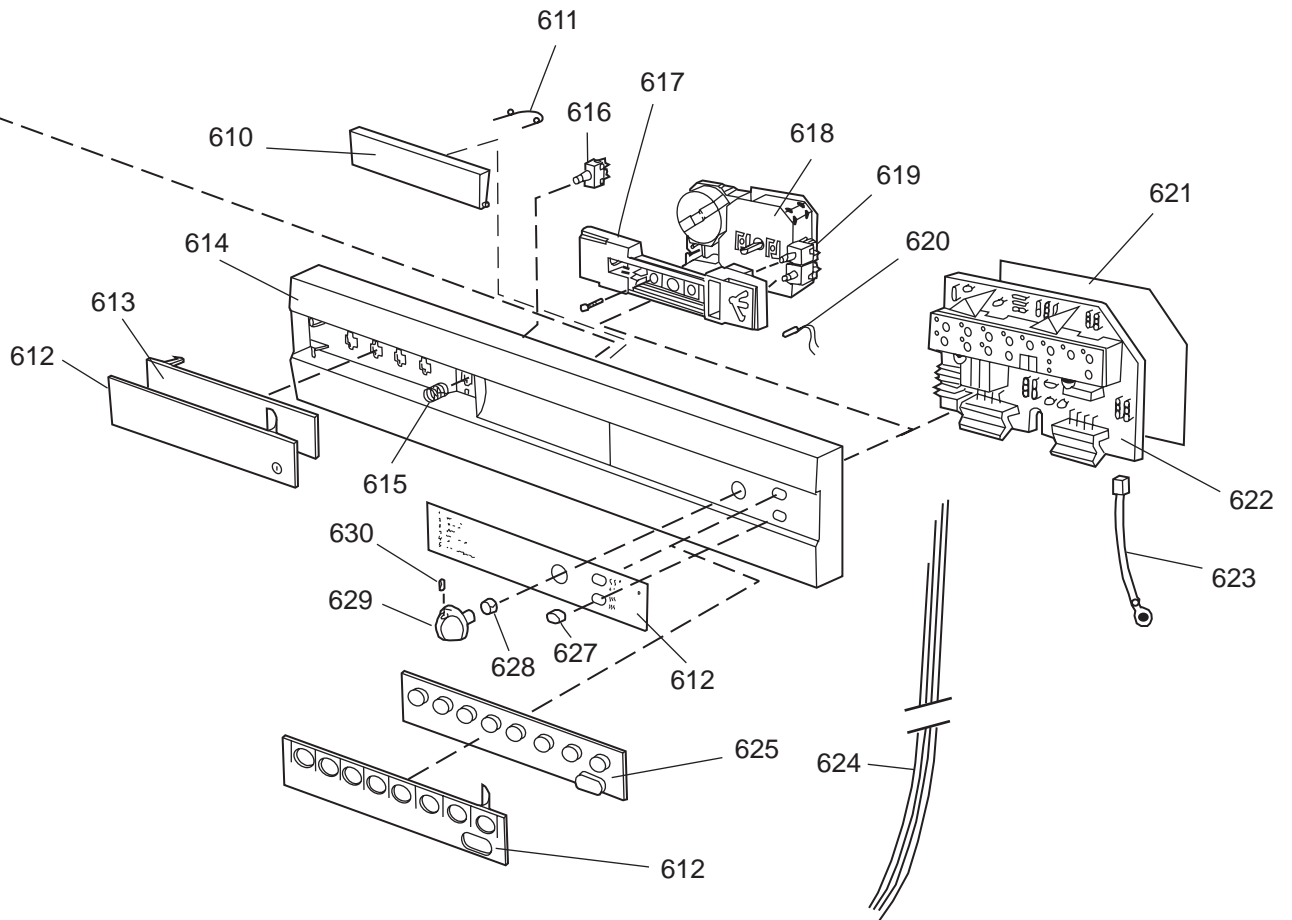

Datum
2003-03-24
Date

PANEL

CONTROL PANEL AND RELATED PARTS

Control panel and related parts

ASKO, 1365 US - SS Bi (DW951)

Pos	Spare part No.	Description	Qty	Comment
601	8057541-33	Door Handle, Black DW 05/06	1 Pcs	
602	8057545	Rotary catch, child safety '	1 Pcs	
603	8057546	SPRING, SafetyCatch 05/06 DW	1 Pcs	
604	8057544	Arm, SafetyCatch 05/06 DW	1 Pcs	
605	8057539	Bracket 4 Switch/Handle 05/0	1 Pcs	
605-a	8902085	Screw 20T for Plastic	2 Pcs	
606	8071098	Cover for Micro Switch	1 Pcs	
607	8055473	Door Switch - DW 05/06	1 Pcs	
608	8057542	Actuator, Doorswitch 05/06 D	1 Pcs	
609	8007078	Spring 02 Handle, DW	1 Pcs	
612	8070899-95	Decor Insert 1365	1 Pcs	
613	8057538-69	Cover Main Switch Black 05'	1 Pcs	
614	8057538-69	Cover Main Switch Black 05'	1 Pcs	
614	8071680-69	Control Panel 05/06 DW	1 Pcs	
617	8057540	Bracket, program timer '05	1 Pcs	
617-a	8900944	Screw Toe Kick 20 Torx	2 Pcs	
618	8060017	Timer 05/06 DW	1 Pcs	
618-a	8900944	Screw Toe Kick 20 Torx	2 Pcs	
618-b	8901413	Lock Washer, laundry tops	2 Pcs	
619	8057941	Switch, temp hi/lo DW	1 Pcs	
624	8071464	Cable 1365	1 Pcs	
627	8057982-33	Push Button Black DW 13-17	1 Pcs	
628	8006970	Circlip	1 Pcs	
628	8056521	Clip Knobs - Mechanical	1 Pcs	
629	8801111-33	Knob, compl. black DW 05/06	1 Pcs	
630	8057959	DECOR STRIP KNOB ASKO DW95	1 Pc's	
690	8071435	INSTRUCTIONS 1365-75-85 CA/US	1 Pc's