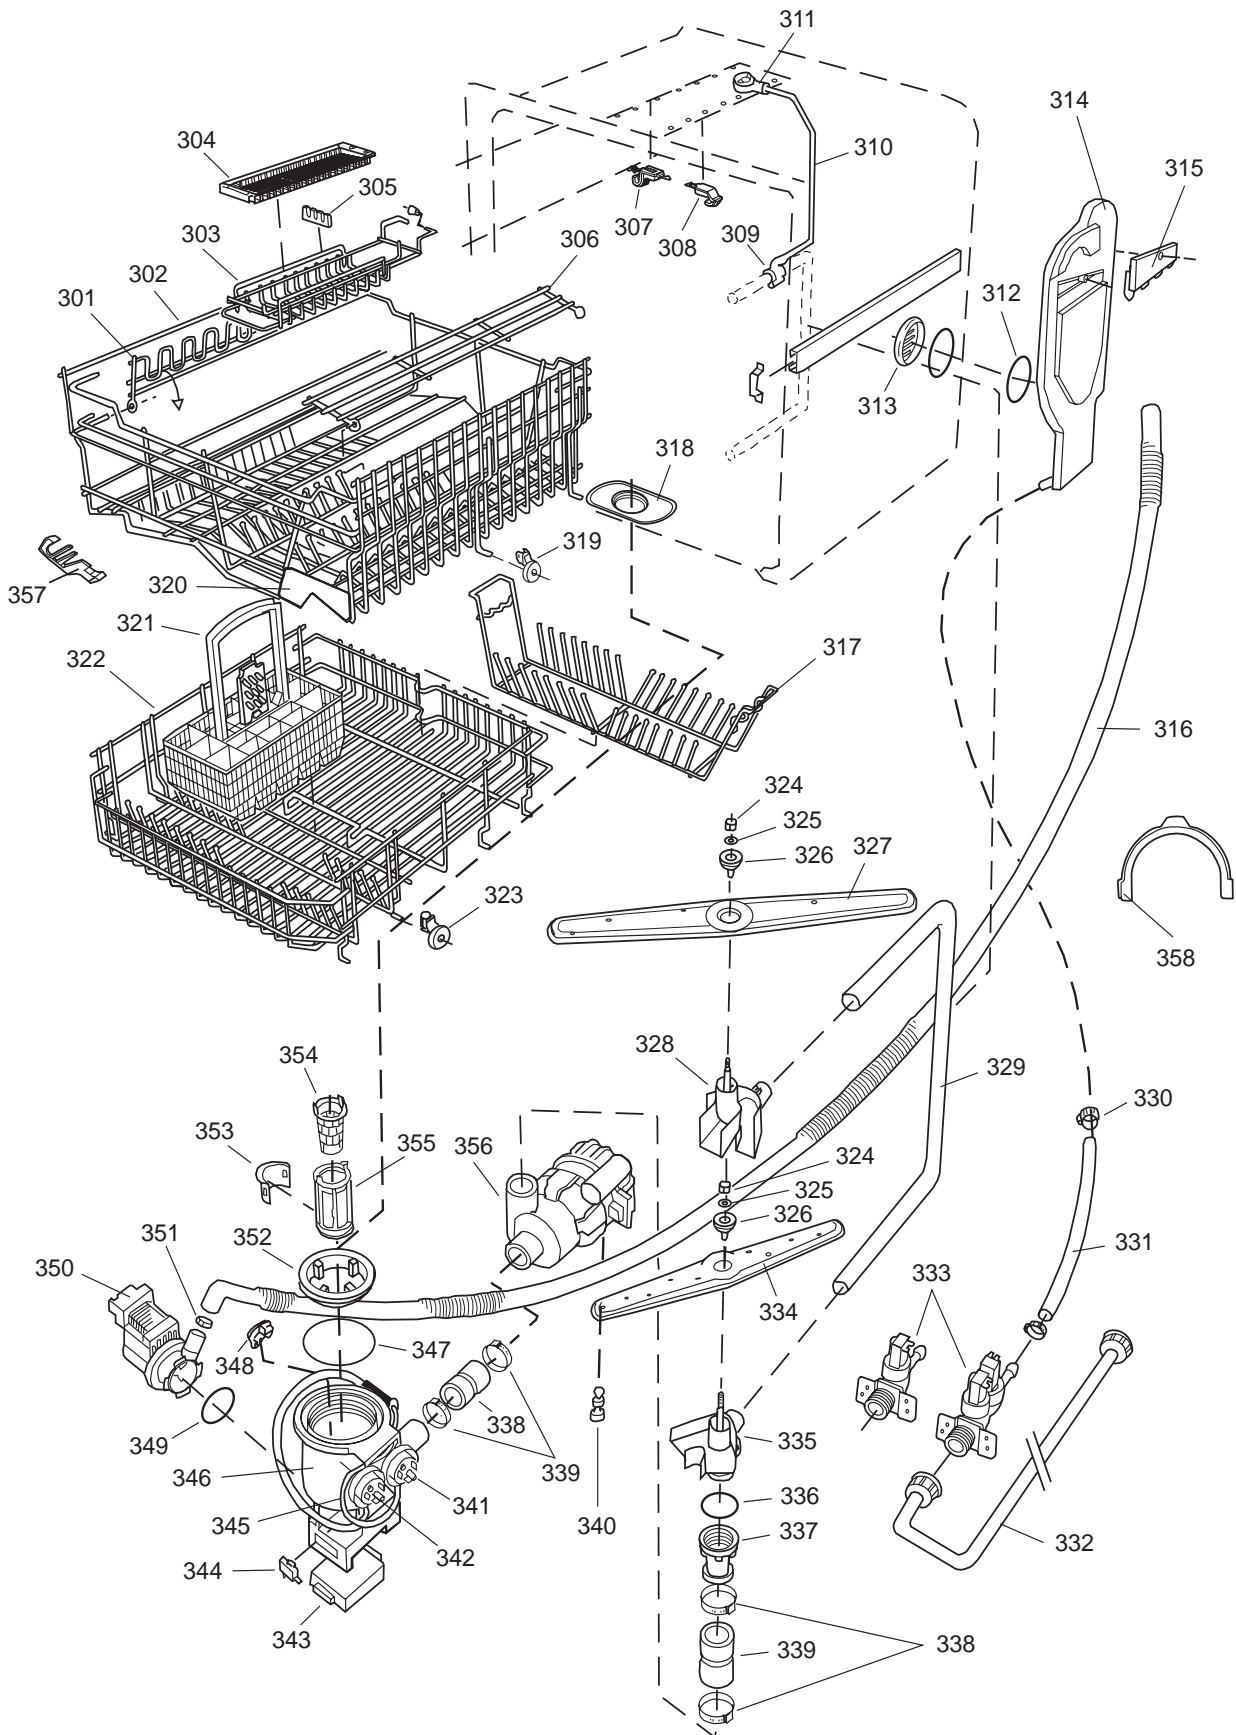

DISKSYSTEM

DISHWASHING SYSTEM

Dishwashing system

ASKO, 1365 US - SS Bi (DW951)

Pos	Spare part No.	Description	Qty	Comment
302	8801236-36	Upper Basket Gray	1 Pcs	
302	8801199-36	Rack, Upper 05 & 06 DW	1 Pcs	with cup shelf
306	8071336-36	Cup Shelf 05/06 DW	1 Pcs	
313	8057536-77	Lockring Airbreak Gray	1 Pcs	
314	8057514	Sub To 8801234	1 Pcs	
315	8070152	LID AIRBREAK	1 Pc's	
315	8070611	FILTER AIRBREAK	1 Pc's	
315-b	8902085	Screw 20T for Plastic	1 Pcs	
316	8070304	Drain Hose 05/06 DW	1 Pcs	
316-a	8052239	Hose Clamp, Squeeze	1 Pcs	
316-b	8053642	Hose Clip	1 Pcs	
318	8059740	Strainer Upper 05/06 DW	1 Pcs	
319	8058498-77	Wheel, Upper Basket 05/06 DW	4 Pcs	
321	8801089-77	Cutlery Basket 05/06 DW	1 Pcs	
322	8070043-36	Lower Basket 1325/1706	1 Pcs	
323	8009516-77	Rack Wheels Lower 05/06 DW	8 Pcs	
324	8901262	Nut for Spray Arm 05	2 Pcs	
325	8052095	Ceramic Washer, Spray Arm 05	2 Pcs	
326	8057070-77	Spray Arm Insert 05/06 DW	2 Pcs	
327	8072695	Spray Arm - Upper 05/06 DW	1 Pcs	
328	8057068-77	Spray Pipe Bearing Upper	1 Pcs	
329	8057063	Spray pipe, inner 05	1 Pcs	
330	8052189	Hose Clamp, Squeeze	2 Pcs	
331	8070622	Ruber Hose	1 Pcs	
333	8072121	Fill Valve, Single 05/06 DW.	1 Pcs	
333-a	8902087	Screw, Plastic Housing 20 To	2 Pcs	
334	8072692	Spray Arm - Lower 05/06 DW	1 Pcs	
335	8057067-77	Lower Washarm Support 05/06	1 Pcs	
336	8901755	O-Ring Seal	1 Pcs	
337	8057069	Retainer Nut SprayArm 05/06	1 Pcs	
338	8052097	Hose Clamp, Circ. Pump 05/06	4 Pcs	
339	8057484	Hose, Circ. Pump 05/06 DW	2 Pcs	
340	8055095	BUFFER, Circumpump 03/04 DW	1 Pcs	
341	8071024	Level Switch 05/06 DW	1 Pcs	
343	8057053	Subs to 8075110	1 Pcs	
344	8060068	Micro Switch,Overfill 05/06	1 Pcs	
345	8058500	Hose Pressure Sw. 05/06 DW	1 Pcs	
346	8801123	Replaces 8075197-77. Sump 05	1 Pcs	
347	8058503	O-Ring, Sump 05/06 DW	1 Pcs	
348	8057487-79	Sump Plug DW 05/06 Cleanout	1 Pcs	
349	8002584	O-Ring, Drain Pump 05/06 DW	1 Pcs	
350	8072032	Drain Pump 05/06 DW	1 Pcs	
350	8057083	DRAINPUMP Repl.by 8072032	1 Pc's	
351	8052239	Hose Clamp, Squeeze	1 Pcs	
352	8057488	Locking ring, bottom well 05	1 Pcs	
353	8058454	Cover Str. Basket 05/06 DW	1 Pcs	
354	8057972-77	Strainer Basket Grey 05/06 D	1 Pcs	
355	8057486-77	Filter, fine 05 & 06 DW	1 Pcs	
356	8071250	Circ. Pump 05/06 DW	1 Pcs	
356-a	8075380	capacitor D3000	1 Pcs	
358	8072528-77	Holder Outlet Hose	1 Pcs	
358	8050805	GOOSE NECK for DRAIN HOSE	1 Pcs