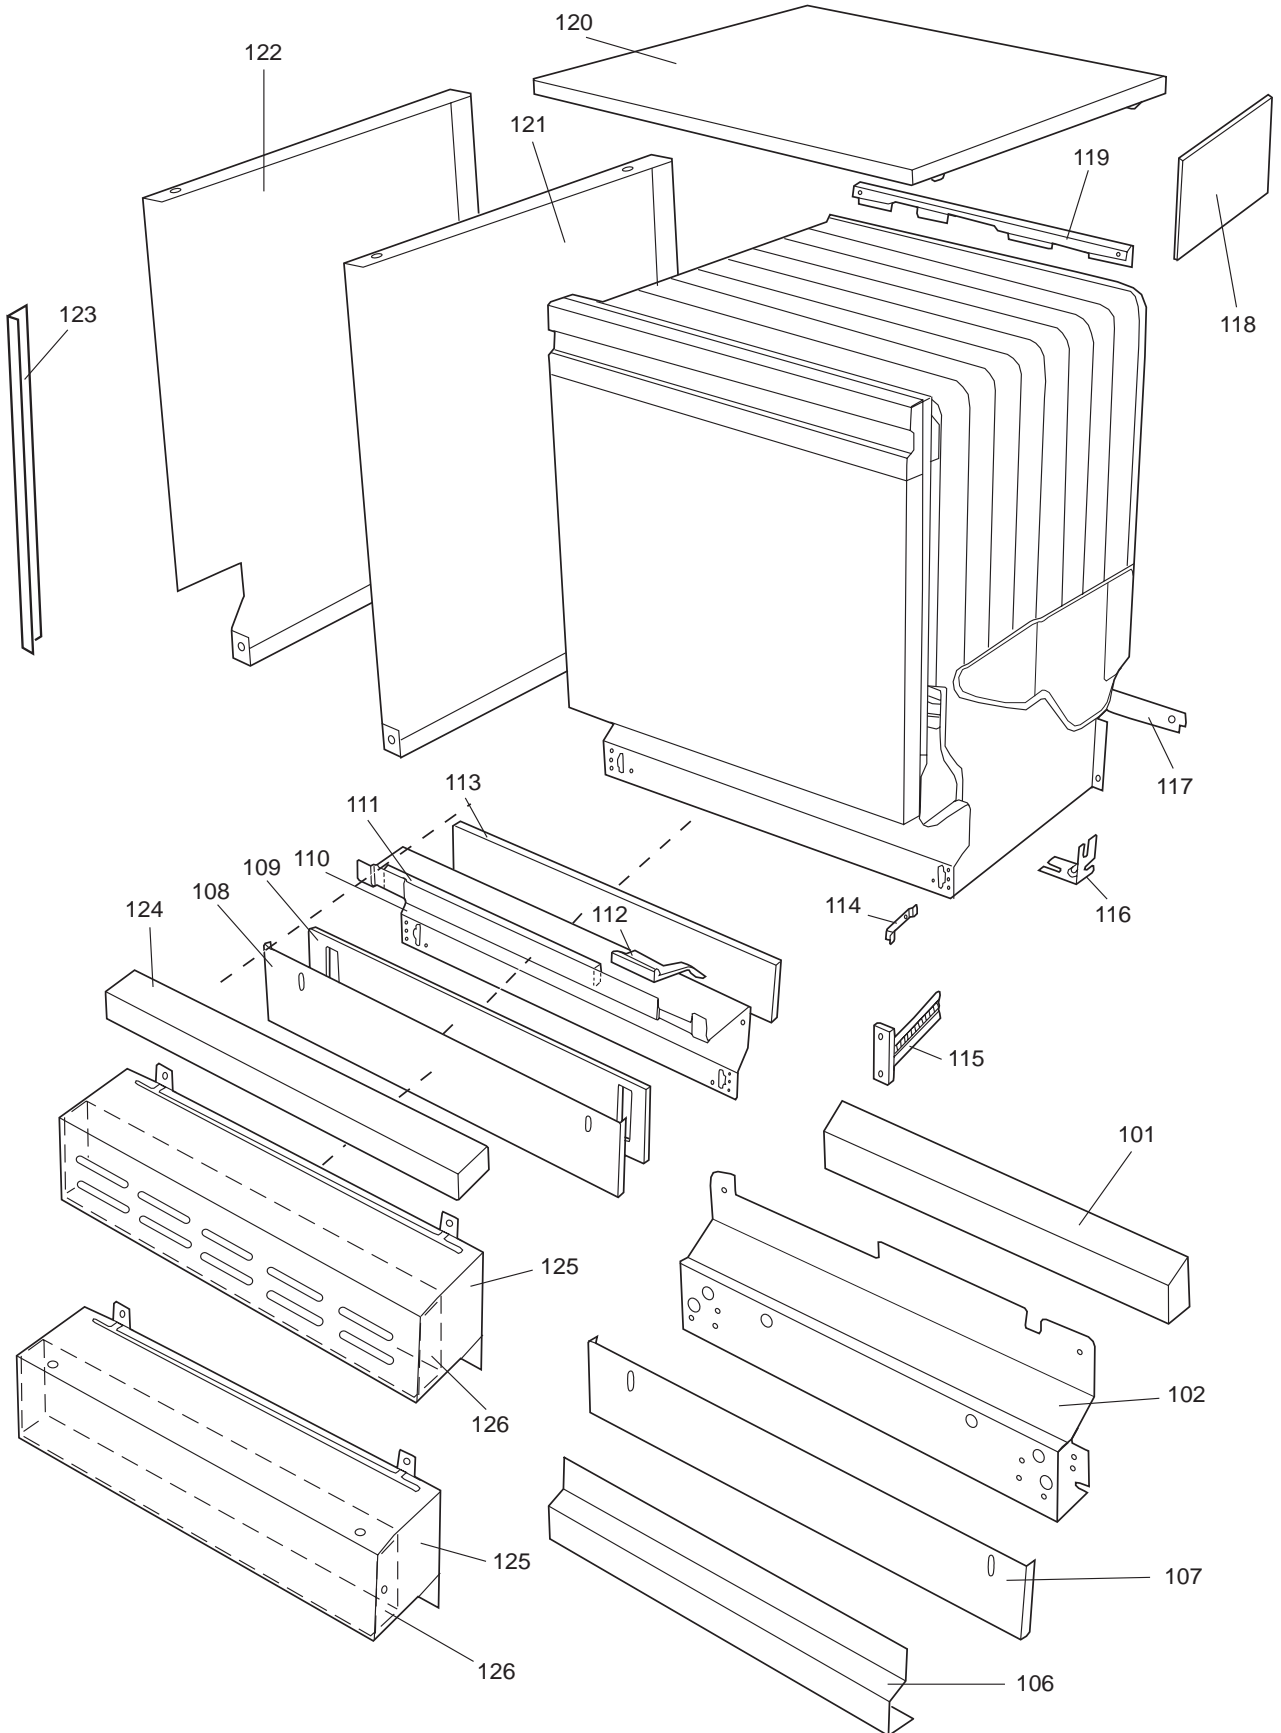

Datum
2003-03-24
Date

YTTERHÖLJE

CASING AND RELATED PARTS

Casing and related parts

ASKO, 1365 US - SS Bi (DW951)

Pos	Spare part No.	Description	Qty	Comment
108	8059758-81	Kick Plate Grey	1 Pcs	
108-a	8900944	Screw Toe Kick 20 Torx	2 Pcs	
109	8070743	Insulation, Toe-Kick 05/06 D	1 Pcs	
110	8057526	Guard Plate DW05 & 06	1 Pcs	
110-a	8902357	Screw	4 Pcs	
111	8060041	Sealing strip, protect plte	1 Pcs	
112	8058486	Drip Guard Overflow 05/06 DW	1 Pcs	
113	8058353	Sound Absorb Guard	1 Pcs	
114	8057550	Spring Adj. Bracket 05/06 DW	2 Pcs	
114-a	8902131	Screw, disc.jh 11-99	2 Pcs	
115	8057549	Bracket/Toe Kick 05/06 DW	2 Pcs	
124	8070615	Sealing Lower Panel DW 05/06	1 Pcs	
125	8057100-95	Lower Cover 05/06 DW	1 Pcs	
125-a	8900352	Screw Access Panel 05/06	2 Pcs