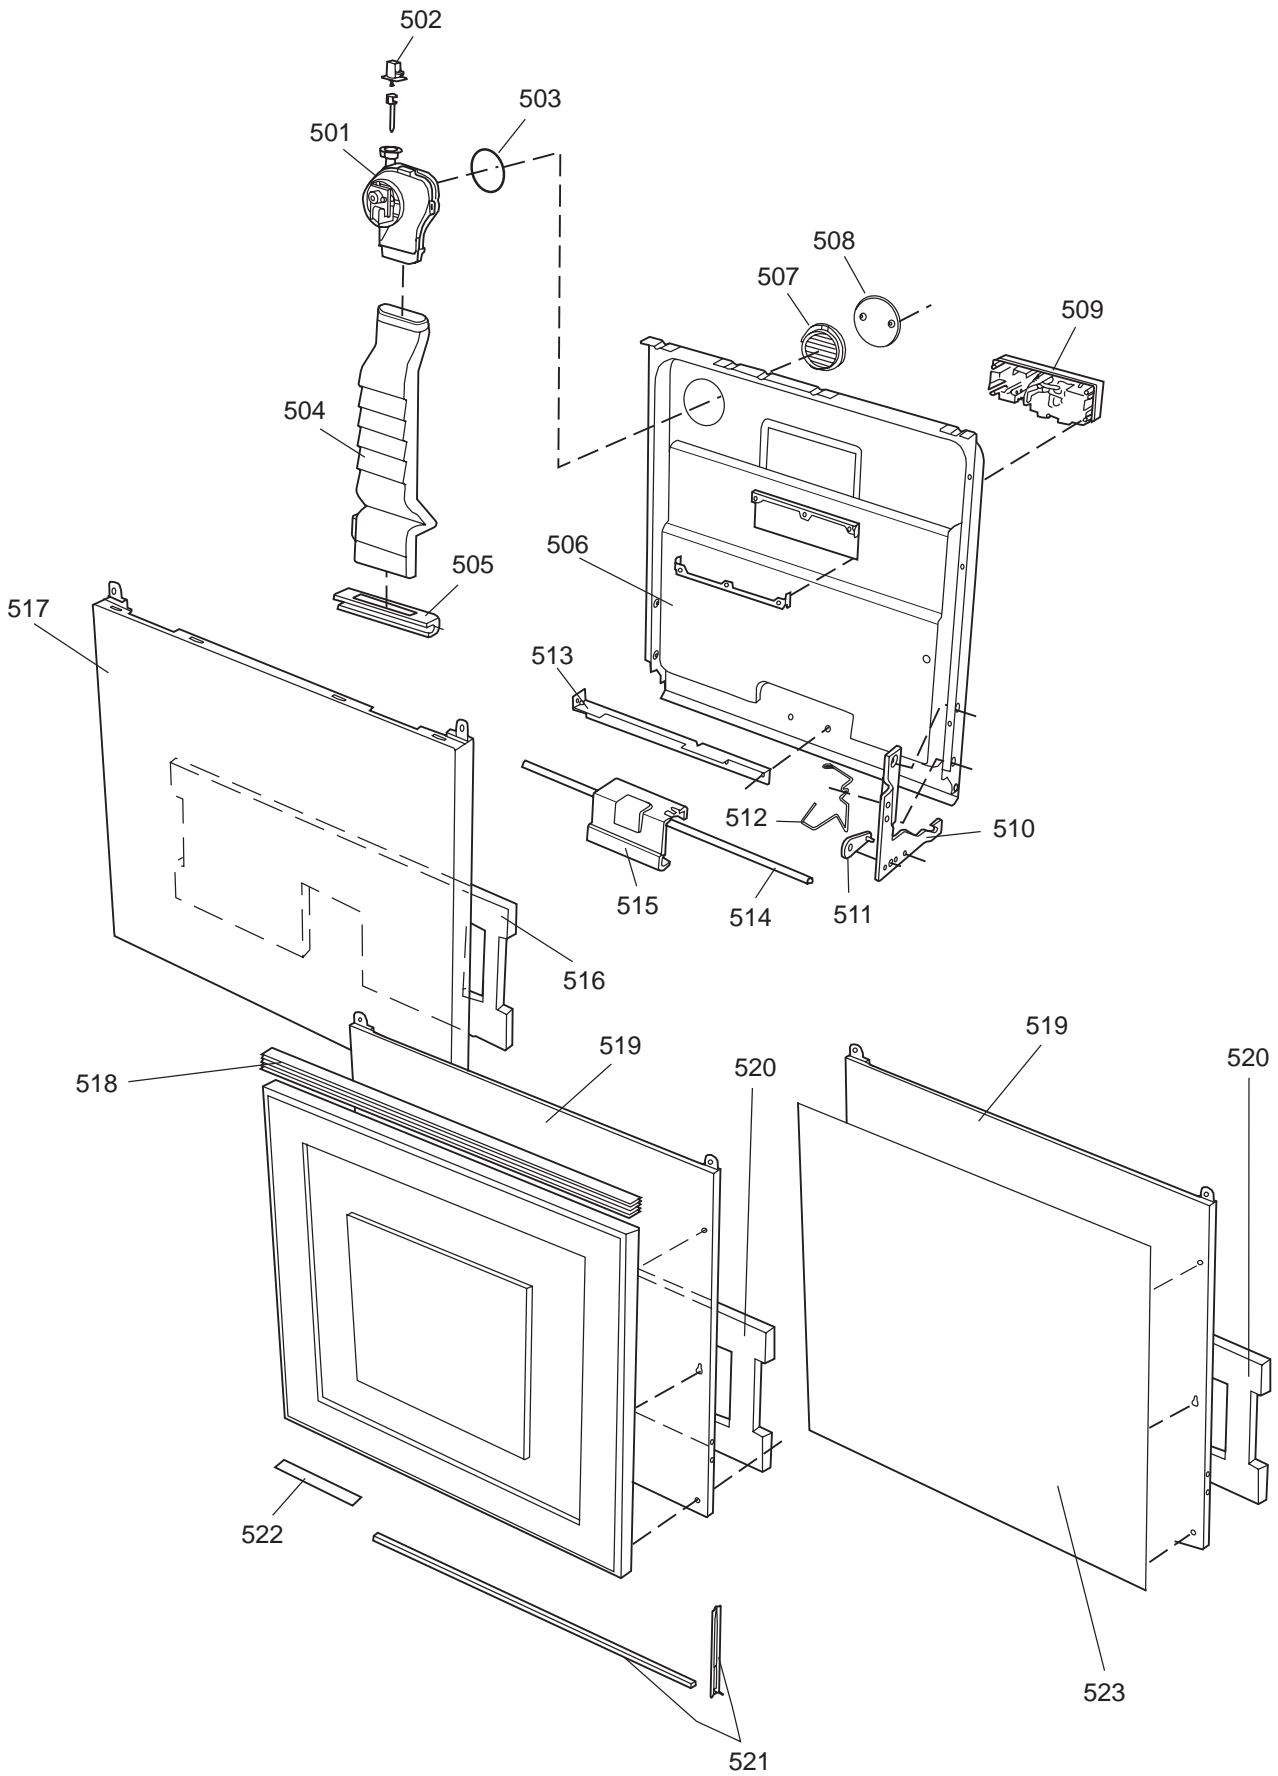

Datum
2003-03-24
Date

PANEL

CONTROL PANEL AND RELATED PARTS

Control panel and related parts

ASKO, 1365 US - SS Bi (DW951)

Pos	Spare part No.	Description	Qty	Comment
601	8057541-33	Door Handle, Black DW 05/06	1 Pcs	
602	8057545	Rotary catch, child safety '	1 Pcs	
603	8057546	SPRING, SafetyCatch 05/06 DW	1 Pcs	
604	8057544	Arm, SafetyCatch 05/06 DW	1 Pcs	
605	8057539	Bracket 4 Switch/Handle 05/0	1 Pcs	
605-a	8902085	Screw 20T for Plastic	2 Pcs	
606	8071098	Cover for Micro Switch	1 Pcs	
607	8055473	Door Switch - DW 05/06	1 Pcs	
608	8057542	Actuator, Doorswitch 05/06 D	1 Pcs	
609	8007078	Spring 02 Handle, DW	1 Pcs	
612	8070899-95	Decor Insert 1365	1 Pcs	
613	8057538-69	Cover Main Switch Black 05'	1 Pcs	
614	8057538-69	Cover Main Switch Black 05'	1 Pcs	
614	8071680-69	Control Panel 05/06 DW	1 Pcs	
617	8057540	Bracket, program timer '05	1 Pcs	
617-a	8900944	Screw Toe Kick 20 Torx	2 Pcs	
618	8060017	Timer 05/06 DW	1 Pcs	
618-a	8900944	Screw Toe Kick 20 Torx	2 Pcs	
618-b	8901413	Lock Washer, laundry tops	2 Pcs	
619	8057941	Switch, temp hi/lo DW	1 Pcs	
624	8071464	Cable 1365	1 Pcs	
627	8057982-33	Push Button Black DW 13-17	1 Pcs	
628	8006970	Circlip	1 Pcs	
628	8056521	Clip Knobs - Mechanical	1 Pcs	
629	8801111-33	Knob, compl. black DW 05/06	1 Pcs	
630	8057959	DECOR STRIP KNOB ASKO DW95	1 Pc's	
690	8071435	INSTRUCTIONS 1365-75-85 CA/US	1 Pc's	