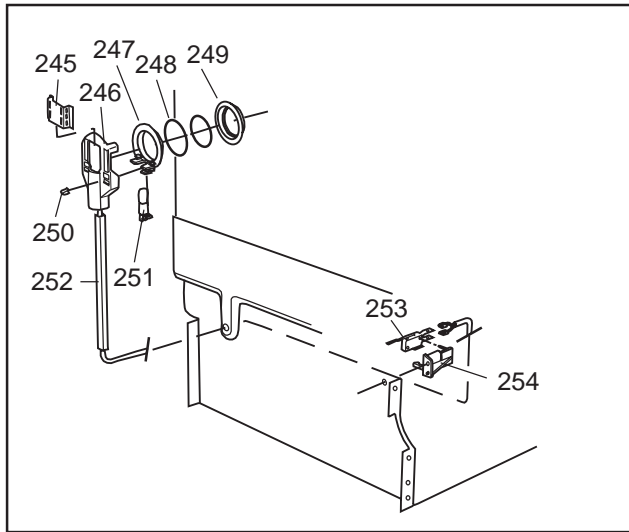

### ASKO, 1355 US - Black Bi (DW951)

Pos	Spare part No.	Description	Qty	Comment
301	8071337-36	Cup Shelf Wine Glass 05/06 D	1 Pcs	
302	8801236-36	Upper Basket Gray	1 Pcs	
302	8801199-36	Rack, Upper 05 & 06 DW	1 Pcs	with cup shelf
313	8057536-77	Lockring Airbreak Gray	1 Pcs	
314	8057514	Sub To 8801234	1 Pcs	
316	8070304	Drain Hose 05/06 DW	1 Pcs	
316-a	8052239	Hose Clamp, Squeeze	1 Pcs	
316-b	8053642	Hose Clip	1 Pcs	
318	8059740	Strainer Upper 05/06 DW	1 Pcs	
319	8058498-77	Wheel, Upper Basket 05/06 DW	4 Pcs	
321	8801089-77	Cutlery Basket 05/06 DW	1 Pcs	
322	8070043-36	Lower Basket 1325/1706	1 Pcs	
323	8009516-77	Rack Wheels Lower 05/06 DW	8 Pcs	
324	8901262	Nut for Spray Arm 05	2 Pcs	
325	8052095	Ceramic Washer, Spray Arm 05	2 Pcs	
326	8057070-77	Spray Arm Insert 05/06 DW	2 Pcs	
327	8072695	Spray Arm - Upper 05/06 DW	1 Pcs	
328	8057068-77	Spray Pipe Bearing Upper	1 Pcs	
329	8057063	Spray pipe, inner 05	1 Pcs	
330	8052189	Hose Clamp, Squeeze	2 Pcs	
331	8070622	Ruber Hose	1 Pcs	
333	8072121	Fill Valve, Single 05/06 DW.	1 Pcs	
333-a	8902087	Screw, Plastic Housing 20 To	2 Pcs	
334	8072692	Spray Arm - Lower 05/06 DW	1 Pcs	
335	8057067-77	Lower Washarm Support 05/06	1 Pcs	
336	8901755	O-Ring Seal	1 Pcs	
337	8057069	Retainer Nut SprayArm 05/06	1 Pcs	
338	8052097	Hose Clamp, Circ. Pump 05/06	4 Pcs	
339	8057484	Hose, Circ. Pump 05/06 DW	2 Pcs	
340	8055095	BUFFER, Circumpump 03/04 DW	1 Pcs	
341	8071024	Level Switch 05/06 DW	1 Pcs	
343	8057053	Subs to 8075110	1 Pcs	
344	8060068	Micro Switch,Overfill 05/06	1 Pcs	
345	8058500	Hose Pressure Sw. 05/06 DW	1 Pcs	
346	8801123	Replaces 8075197-77. Sump 05	1 Pcs	
347	8058503	O-Ring, Sump 05/06 DW	1 Pcs	
348	8057487-79	Sump Plug DW 05/06 Cleanout	1 Pcs	
349	8002584	O-Ring, Drain Pump 05/06 DW	1 Pcs	
350	8072032	Drain Pump 05/06 DW	1 Pcs	
350	8057083	DRAINPUMP Repl.by 8072032	1 Pc's	
351	8052239	Hose Clamp, Squeeze	1 Pcs	
352	8057488	Locking ring, bottom well 05	1 Pcs	
353	8058454	Cover Str. Basket 05/06 DW	1 Pcs	
354	8057972-77	Strainer Basket Grey 05/06 D	1 Pcs	
355	8057486-77	Filter, fine 05 & 06 DW	1 Pcs	
356	8071250	Circ. Pump 05/06 DW	1 Pcs	
356-a	8075380	capacitor D3000	1 Pcs	
358	8072528-77	Holder Outlet Hose	1 Pcs	
358	8050805	GOOSE NECK for DRAIN HOSE	1 Pcs	