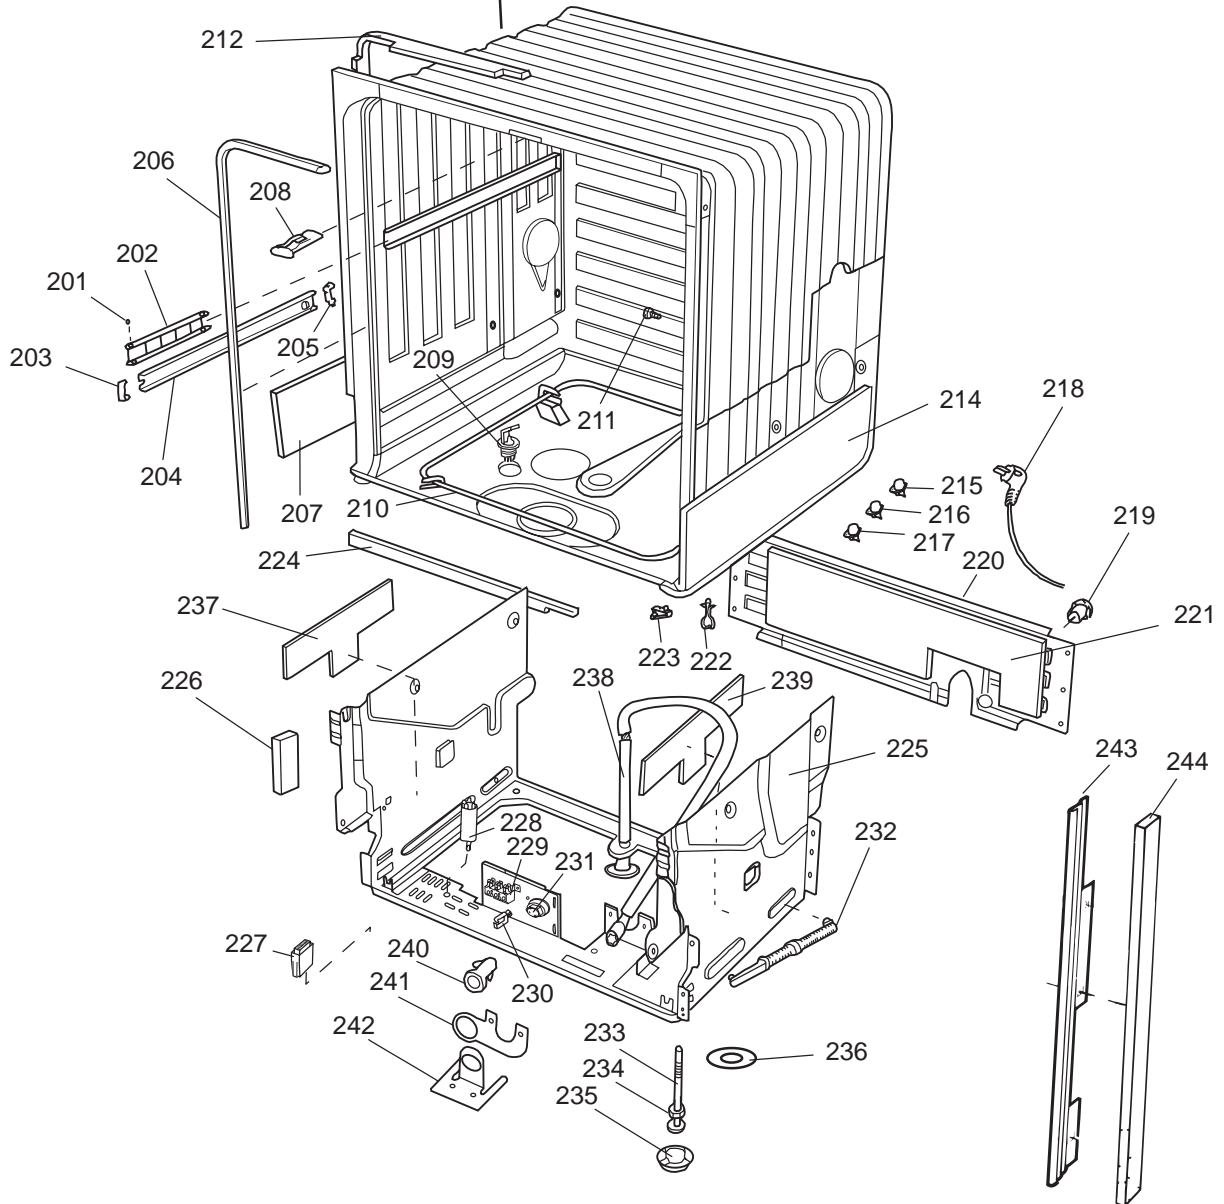

### ASKO, 1355 US - Black Bi (DW951)

Pos	Spare part No.	Description	Qty	Comment
301	8071337-36	Cup Shelf Wine Glass 05/06 D	1 Pcs	
302	8801236-36	Upper Basket Gray	1 Pcs	
302	8801199-36	Rack, Upper 05 & 06 DW	1 Pcs	with cup shelf
313	8057536-77	Lockring Airbreak Gray	1 Pcs	
314	8057514	Sub To 8801234	1 Pcs	
316	8070304	Drain Hose 05/06 DW	1 Pcs	
316-a	8052239	Hose Clamp, Squeeze	1 Pcs	
316-b	8053642	Hose Clip	1 Pcs	
318	8059740	Strainer Upper 05/06 DW	1 Pcs	
319	8058498-77	Wheel, Upper Basket 05/06 DW	4 Pcs	
321	8801089-77	Cutlery Basket 05/06 DW	1 Pcs	
322	8070043-36	Lower Basket 1325/1706	1 Pcs	
323	8009516-77	Rack Wheels Lower 05/06 DW	8 Pcs	
324	8901262	Nut for Spray Arm 05	2 Pcs	
325	8052095	Ceramic Washer, Spray Arm 05	2 Pcs	
326	8057070-77	Spray Arm Insert 05/06 DW	2 Pcs	
327	8072695	Spray Arm - Upper 05/06 DW	1 Pcs	
328	8057068-77	Spray Pipe Bearing Upper	1 Pcs	
329	8057063	Spray pipe, inner 05	1 Pcs	
330	8052189	Hose Clamp, Squeeze	2 Pcs	
331	8070622	Ruber Hose	1 Pcs	
333	8072121	Fill Valve, Single 05/06 DW.	1 Pcs	
333-a	8902087	Screw, Plastic Housing 20 To	2 Pcs	
334	8072692	Spray Arm - Lower 05/06 DW	1 Pcs	
335	8057067-77	Lower Washarm Support 05/06	1 Pcs	
336	8901755	O-Ring Seal	1 Pcs	
337	8057069	Retainer Nut SprayArm 05/06	1 Pcs	
338	8052097	Hose Clamp, Circ. Pump 05/06	4 Pcs	
339	8057484	Hose, Circ. Pump 05/06 DW	2 Pcs	
340	8055095	BUFFER, Circumpump 03/04 DW	1 Pcs	
341	8071024	Level Switch 05/06 DW	1 Pcs	
343	8057053	Subs to 8075110	1 Pcs	
344	8060068	Micro Switch,Overfill 05/06	1 Pcs	
345	8058500	Hose Pressure Sw. 05/06 DW	1 Pcs	
346	8801123	Replaces 8075197-77. Sump 05	1 Pcs	
347	8058503	O-Ring, Sump 05/06 DW	1 Pcs	
348	8057487-79	Sump Plug DW 05/06 Cleanout	1 Pcs	
349	8002584	O-Ring, Drain Pump 05/06 DW	1 Pcs	
350	8072032	Drain Pump 05/06 DW	1 Pcs	
350	8057083	DRAINPUMP Repl.by 8072032	1 Pc's	
351	8052239	Hose Clamp, Squeeze	1 Pcs	
352	8057488	Locking ring, bottom well 05	1 Pcs	
353	8058454	Cover Str. Basket 05/06 DW	1 Pcs	
354	8057972-77	Strainer Basket Grey 05/06 D	1 Pcs	
355	8057486-77	Filter, fine 05 & 06 DW	1 Pcs	
356	8071250	Circ. Pump 05/06 DW	1 Pcs	
356-a	8075380	capacitor D3000	1 Pcs	
358	8072528-77	Holder Outlet Hose	1 Pcs	
358	8050805	GOOSE NECK for DRAIN HOSE	1 Pcs	