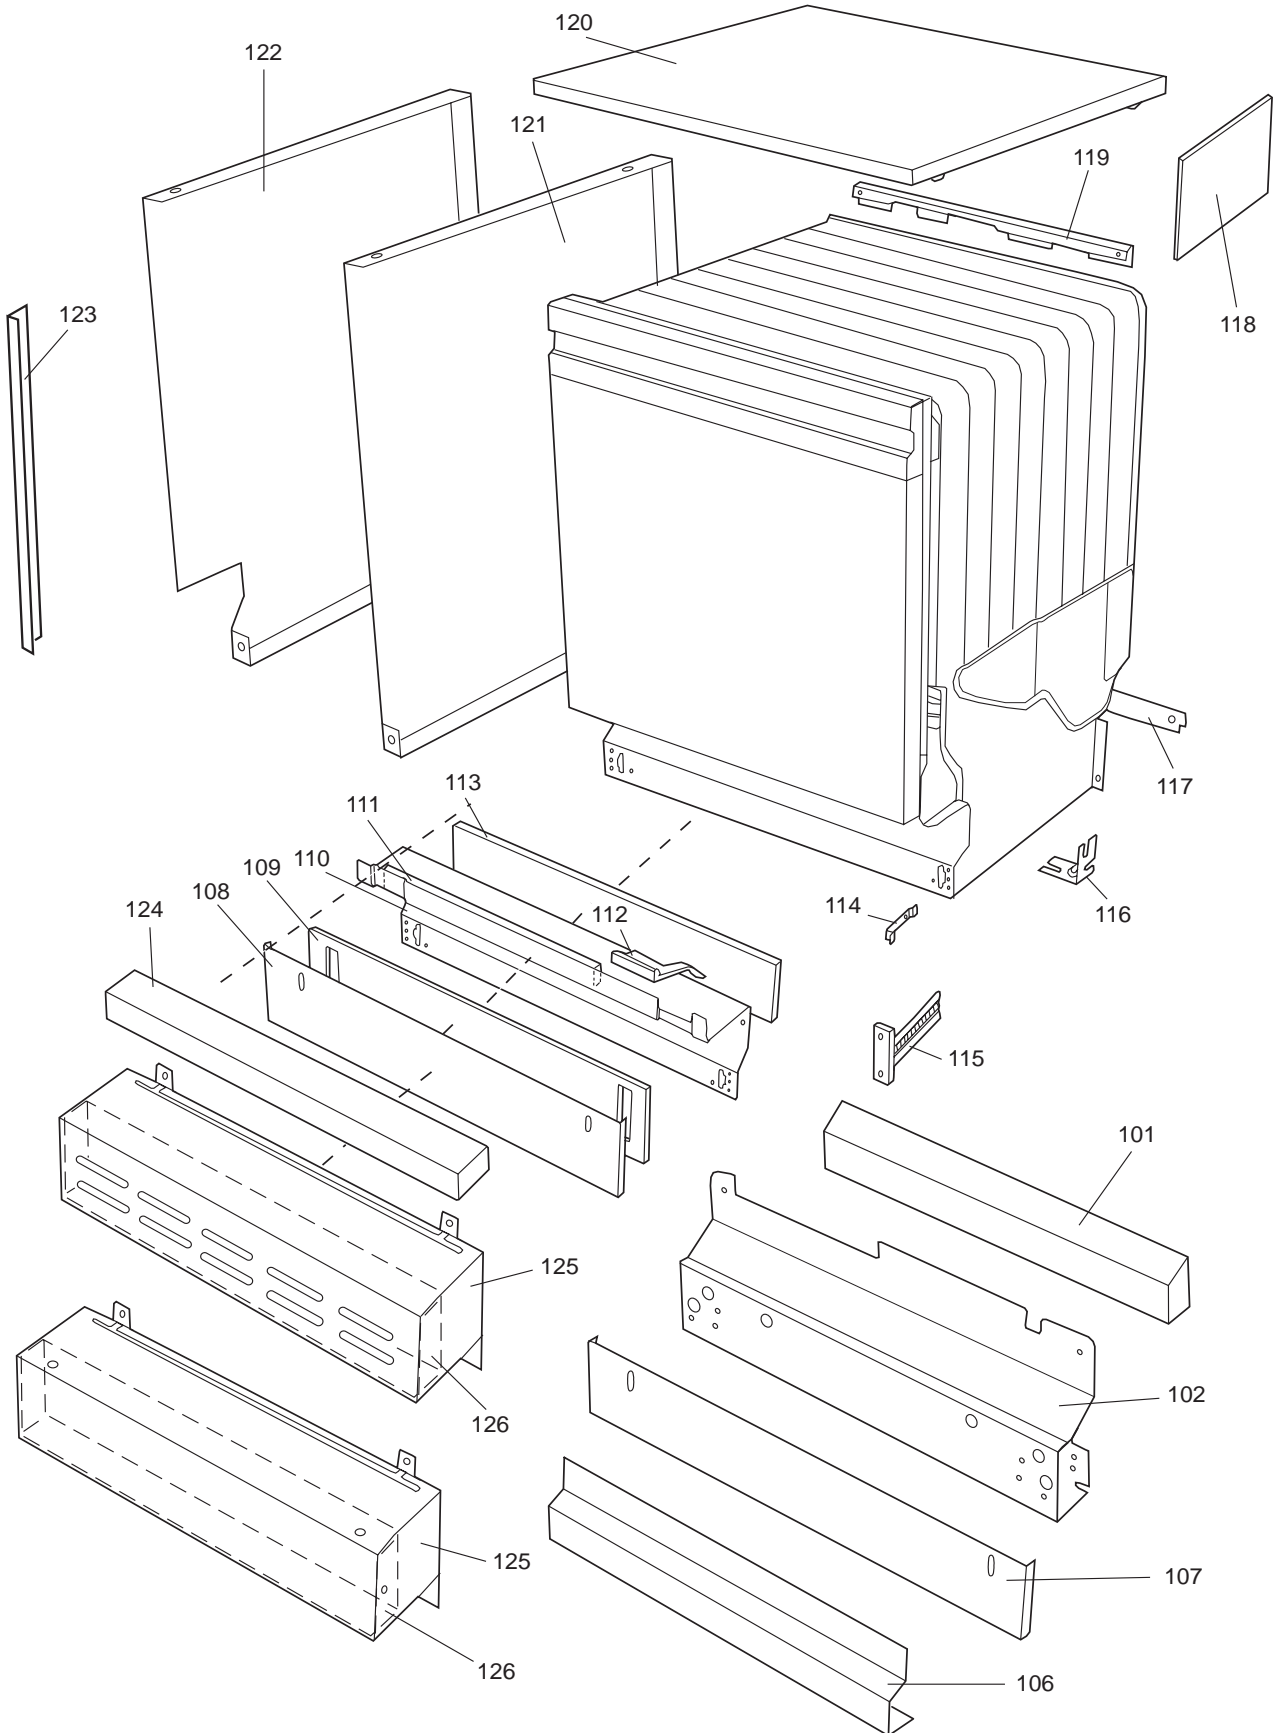

Datum
2003-03-24
Date

YTTERHÖLJE

CASING AND RELATED PARTS

Casing and related parts

ASKO, 1355 US - Black Bi (DW951)

Pos	Spare part No.	Description	Qty	Comment
108	8059758-29	SUBS To 8059758-86 Kick Plat	1 Pcs	
108-a	8900944-29	Screw	2 Pcs	
110	8057526	Guard Plate DW05 & 06	1 Pcs	
110-a	8902357	Screw	4 Pcs	
111	8060041	Sealing strip, protect plte	1 Pcs	
112	8058486	Drip Guard Overflow 05/06 DW	1 Pcs	
113	8058353	Sound Absorb Guard	1 Pcs	
114	8057550	Spring Adj. Bracket 05/06 DW	2 Pcs	
114-a	8902131	Screw, disc.jh 11-99	2 Pcs	
115	8057549	Bracket/Toe Kick 05/06 DW	2 Pcs	
124	8070615	Sealing Lower Panel DW 05/06	1 Pcs	
125	8057100-S-29	Lower Panel, 05/06 DW	1 Pcs	
125-a	8900352	Screw Access Panel 05/06	2 Pcs	
125-b	8009769-33	Black plugs for Door DW 05/0	4 Pcs	
126	8070612	Insul, lower panel 05 & 06 D	1 Pcs