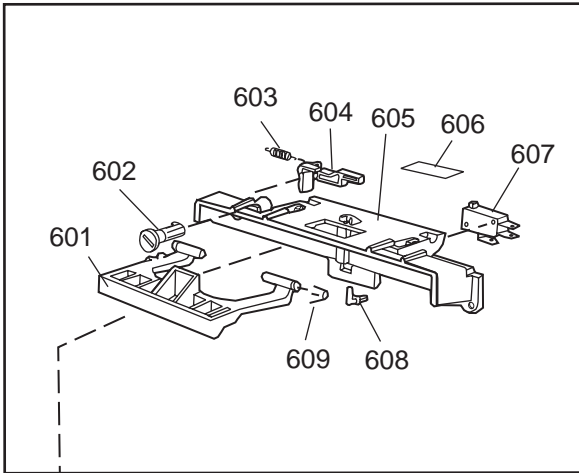

Datum
2003-03-24
Date

PANEL

CONTROL PANEL AND RELATED PARTS

Control panel and related parts

ASKO, 1325 US - White Bi (DW951)

Pos	Spare part No.	Description	Qty	Comment
601	8057541-0	Door Handle White 05/06 DW	1 Pcs	
602	8057545	Rotary catch, child safety '	1 Pcs	
603	8057546	SPRING, SafetyCatch 05/06 DW	1 Pcs	
604	8057544	Arm, SafetyCatch 05/06 DW	1 Pcs	
605	8057539	Bracket 4 Switch/Handle 05/0	1 Pcs	
605-a	8902085	Screw 20T for Plastic	2 Pcs	
606	8071098	Cover for Micro Switch	1 Pcs	
607	8055473	Door Switch - DW 05/06	1 Pcs	
608	8057542	Actuator, Doorswitch 05/06 D	1 Pcs	
609	8007078	Spring 02 Handle, DW	1 Pcs	
612	8070506-0	Decor Insert 1325 US	1 Pcs	
614	8057538-0	back for decor insert	1 Pcs	
614	8071680-0	Front Panel Asko Compl.	1 Pcs	
617	8057540	Bracket, program timer '05	1 Pcs	
617-a	8900944	Screw Toe Kick 20 Torx	2 Pcs	
618	8060017	Timer 05/06 DW	1 Pcs	
618-a	8900944	Screw Toe Kick 20 Torx	2 Pcs	
618-b	8901413	Lock Washer, laundry tops	2 Pcs	
619	8057941	Switch, temp hi/lo DW	1 Pcs	
624	8070910	Cable 1325 US	1 Pcs	
627	8057982-0	Push Button White '05	1 Pcs	
628	8006970	Circlip	1 Pcs	
628	8056521	Clip Knobs - Mechanical	1 Pcs	
629	8801111-0	Knob, DW White 05/06	1 Pcs	
630	8057959	DECOR STRIP KNOB ASKO DW95	1 Pcs	
690	8071177	INSTRUCTIONS 1325,1355 CA/US	1 Pcs