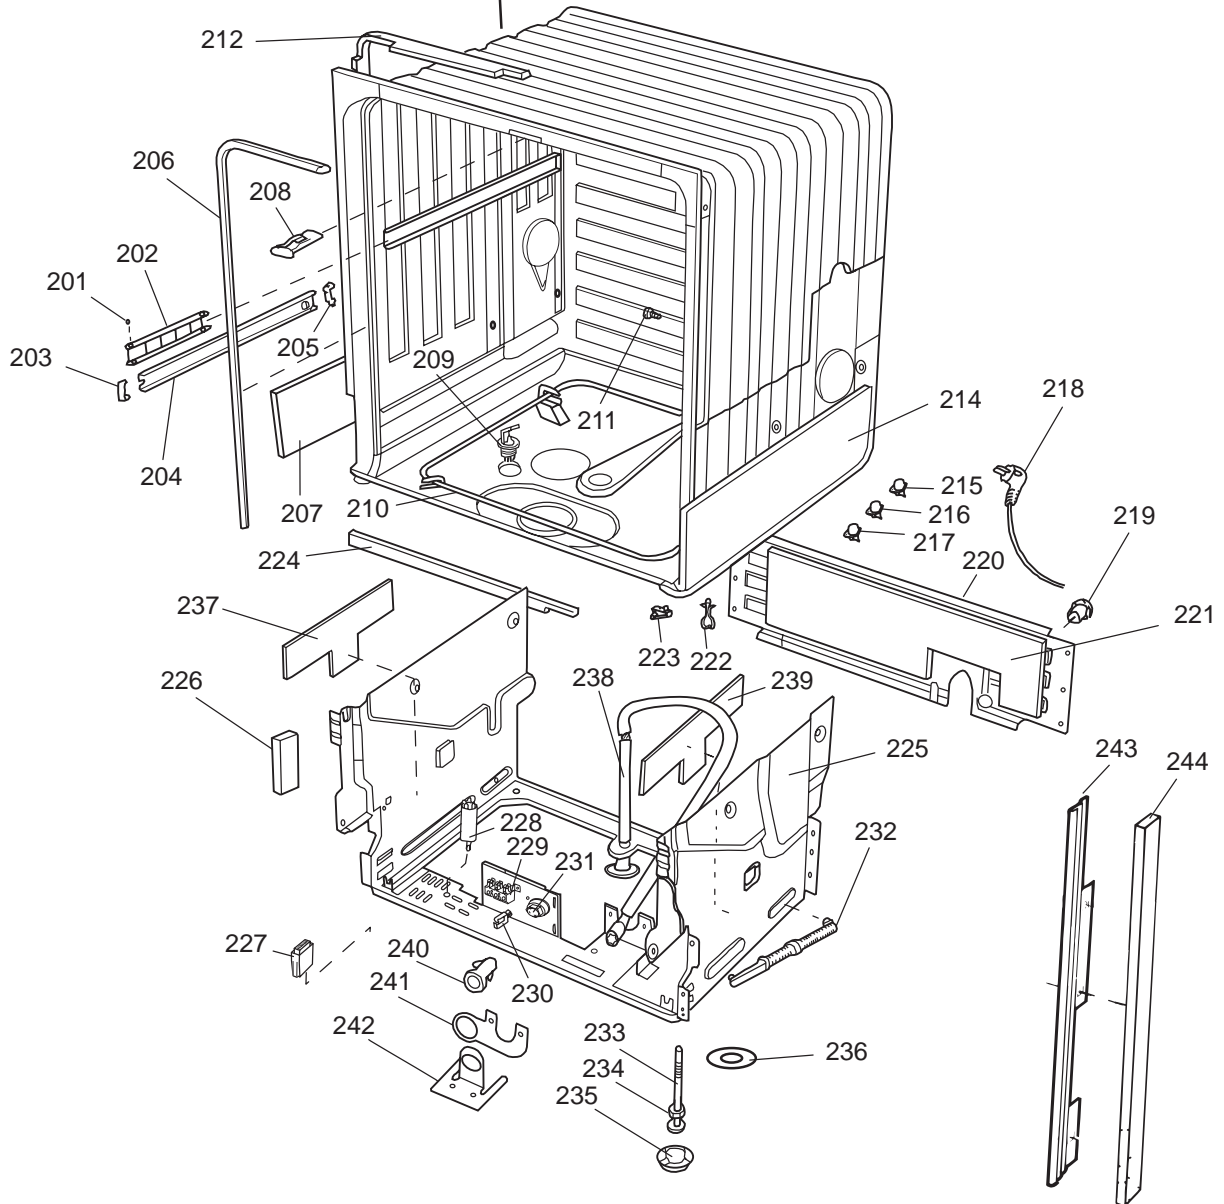

Datum

2003-03-24

Date

BEHÅLLARE

CONTAINER AND RELATED PARTS

Container and related parts

ASKO, 1325 US - White Bi (DW951)

Pos	Spare part No.	Description	Qty	Comment
201	8057977	Bearing Upper Rail 05/06 DW	8 Pcs	
202	8058638-77	Ball Holder, Upper Rail DW	2 Pcs	
203	8057979-77	Rack Stop Grey 05/06 DW	2 Pcs	
204	8057052	Guide Rail '05 '06 DW	2 Pcs	
205	8057978-77	Rail Stop - Back Grey 05/06	2 Pcs	
206	8057489	Tub Seal 05/06 DW	1 Pcs	
208	8801098	Lock Catch Kit 05'06 D/W	1 Pcs	
210	8057077	Heating Element DW 05/06 140	1 Pcs	
210	8002370	Protective Collar	2 Pcs	
211	8901110	Screw w/O-Ring DW 05/06 25-T	4 Pcs	
212	8070613	Sealing Strip Casing	1 Pcs	
215	8059896	T-Stat 05/06 30-70C DW	1 Pcs	
216	8002579	T-Stat 05/06 DW Overheat	1 Pcs	
217	8059774	T-Stat 1385 -1706- 1716 52C	1 Pcs	
222	8070142	Cable holder, rear 05	1 Pcs	
223	8058495	Cable holder, door 05	1 Pcs	
225	8057523	Bottom and Side support '05	1 Pcs	
229	8050251	Terminal Block DW All	1 Pcs	
229-a	8900357	Screw, terminal block	1 Pcs	
230	8059991	Cable holder, supply line 05	1 Pcs	
231	8006948	Grommet	1 Pcs	
232	8058491-77	Door Spring 05/06 for 0-7 lb	2 Pcs	
233	8057062	Subs to 8074877	4 Pcs	
234	8901156	Nut, Levelling Legs	4 Pcs	
236	8072119	Washer	4 Pcs	
241	8060255	No longer Avail. po# 8008- H	1 Pcs	
242	8070495	Inlet Valve Mount	1 Pcs	
242-a	8900327	Screw 20 Torx, Self Tapping	2 Pcs	
243	8059761-0	Filler Strip - Left DW - Whi	1 Pcs	
243	8059762-0	Filler Strip, Right 05/06 DW	1 Pcs	
243-a	8900646	Screw 20 Torx SS	4 Pcs	
244	8070614	Insulation,fill strip 05&06	2 Pcs