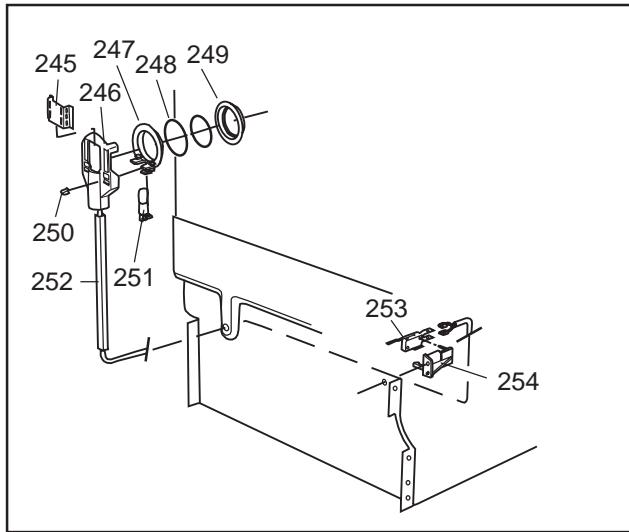

Datum

2003-03-24

Date

BEHÅLLARE

CONTAINER AND RELATED PARTS

Container and related parts

ASKO, 1325 US - White Bi (DW951)

Pos	Spare part No.	Description	Qty	Comment
201	8057977	Bearing Upper Rail 05/06 DW	8 Pcs	
202	8058638-77	Ball Holder, Upper Rail DW	2 Pcs	
203	8057979-77	Rack Stop Grey 05/06 DW	2 Pcs	
204	8057052	Guide Rail '05 '06 DW	2 Pcs	
205	8057978-77	Rail Stop - Back Grey 05/06	2 Pcs	
206	8057489	Tub Seal 05/06 DW	1 Pcs	
208	8801098	Lock Catch Kit 05'06 D/W	1 Pcs	
210	8057077	Heating Element DW 05/06 140	1 Pcs	
210	8002370	Protective Collar	2 Pcs	
211	8901110	Screw w/O-Ring DW 05/06 25-T	4 Pcs	
212	8070613	Sealing Strip Casing	1 Pcs	
215	8059896	T-Stat 05/06 30-70C DW	1 Pcs	
216	8002579	T-Stat 05/06 DW Overheat	1 Pcs	
217	8059774	T-Stat 1385 -1706- 1716 52C	1 Pcs	
222	8070142	Cable holder, rear 05	1 Pcs	
223	8058495	Cable holder, door 05	1 Pcs	
225	8057523	Bottom and Side support '05	1 Pcs	
229	8050251	Terminal Block DW All	1 Pcs	
229-a	8900357	Screw, terminal block	1 Pcs	
230	8059991	Cable holder, supply line 05	1 Pcs	
231	8006948	Grommet	1 Pcs	
232	8058491-77	Door Spring 05/06 for 0-7 lb	2 Pcs	
233	8057062	Subs to 8074877	4 Pcs	
234	8901156	Nut, Levelling Legs	4 Pcs	
236	8072119	Washer	4 Pcs	
241	8060255	No longer Avail. po# 8008- H	1 Pcs	
242	8070495	Inlet Valve Mount	1 Pcs	
242-a	8900327	Screw 20 Torx, Self Tapping	2 Pcs	
243	8059761-0	Filler Strip - Left DW - Whi	1 Pcs	
243	8059762-0	Filler Strip, Right 05/06 DW	1 Pcs	
243-a	8900646	Screw 20 Torx SS	4 Pcs	
244	8070614	Insulation,fill strip 05&06	2 Pcs