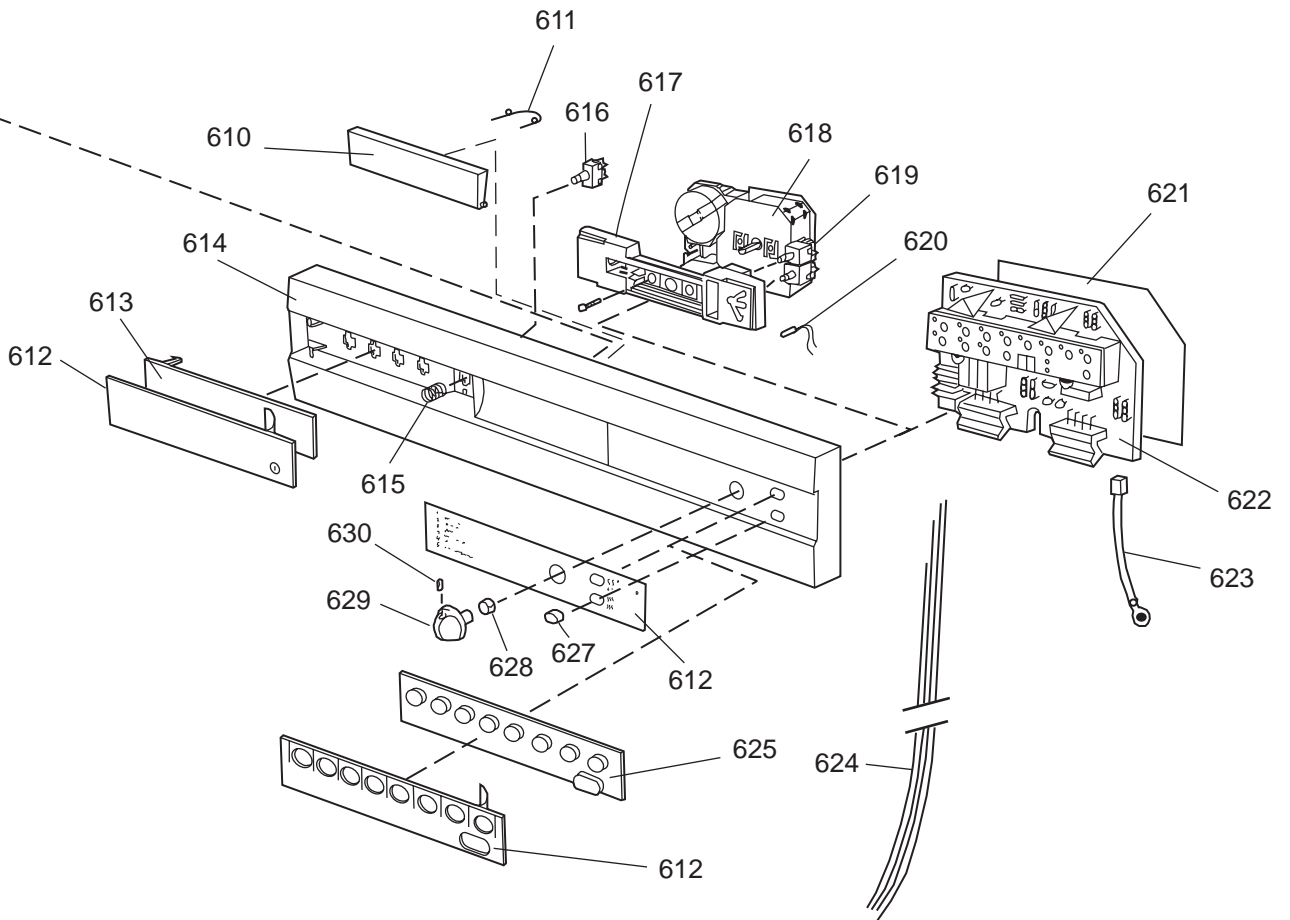

Datum
2003-03-24
Date

PANEL

CONTROL PANEL AND RELATED PARTS

Control panel and related parts

ASKO, 1325 US - White Bi (DW951)

Pos	Spare part No.	Description	Qty	Comment
601	8057541-0	Door Handle White 05/06 DW	1 Pcs	
602	8057545	Rotary catch, child safety '	1 Pcs	
603	8057546	SPRING, SafetyCatch 05/06 DW	1 Pcs	
604	8057544	Arm, SafetyCatch 05/06 DW	1 Pcs	
605	8057539	Bracket 4 Switch/Handle 05/0	1 Pcs	
605-a	8902085	Screw 20T for Plastic	2 Pcs	
606	8071098	Cover for Micro Switch	1 Pcs	
607	8055473	Door Switch - DW 05/06	1 Pcs	
608	8057542	Actuator, Doorswitch 05/06 D	1 Pcs	
609	8007078	Spring 02 Handle, DW	1 Pcs	
612	8070506-0	Decor Insert 1325 US	1 Pcs	
614	8057538-0	back for decor insert	1 Pcs	
614	8071680-0	Front Panel Asko Compl.	1 Pcs	
617	8057540	Bracket, program timer '05	1 Pcs	
617-a	8900944	Screw Toe Kick 20 Torx	2 Pcs	
618	8060017	Timer 05/06 DW	1 Pcs	
618-a	8900944	Screw Toe Kick 20 Torx	2 Pcs	
618-b	8901413	Lock Washer, laundry tops	2 Pcs	
619	8057941	Switch, temp hi/lo DW	1 Pcs	
624	8070910	Cable 1325 US	1 Pcs	
627	8057982-0	Push Button White '05	1 Pcs	
628	8006970	Circlip	1 Pcs	
628	8056521	Clip Knobs - Mechanical	1 Pcs	
629	8801111-0	Knob, DW White 05/06	1 Pcs	
630	8057959	DECOR STRIP KNOB ASKO DW95	1 Pcs	
690	8071177	INSTRUCTIONS 1325,1355 CA/US	1 Pcs